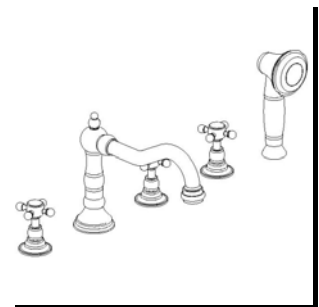

Serie Caffè

8810900

5-Hole Roman Tub Kit

STANDARDS

- Compliant with ASME A112.18.1-B125.1 requirements
- Certified By CSA international

Finishes	8810900PC	8810900BN	8810900TB
Polished Chrome	X		
Brushed Nickel		X	
Tuscan Bronze			X

Features	8810900PC	8810900BN	8810900TB
Solid Brass Construction	X	X	X
High Flow 3/4" Valves Featuring Ceramic Discs	X	X	X
Kit Includes Trim and Valve	X	X	X
Stainless Steel Hoses	X	X	X
5 Hole Installation	X	X	X
Step-By-Step Installation Instructions	X	X	X
Limited Lifetime Warranty	X	X	X