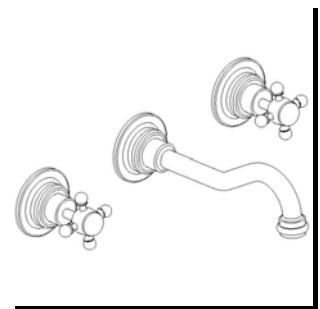

Serie Caffè

8820700

8" Wall mounted Lavatory Faucet

STANDARDS

- Compliant with ASME A112.18.1-B125.1
- Compliant with AB1953
- Compliant with EPA Water Sense
- Compliant with ANSI NSF61 – Annex G
- Certified by CSA International

Finishes

	8820700PC	8820700BN	8820700TB
Polished Chrome	X		
Brushed Nickel		X	
Tuscan Bronze			X

Features

	8820700PC	8820700BN	8820700TB
Solid Brass Construction	X	X	X
Single Control Ceramic Disc Valve	X	X	X
Meets NSF 61/9 Annex G Lead Requirements	X	X	X
Meets EPA Watersense Certification 1.5gpm, 5.7L/Min	X	X	X
Less Popup	X	X	X
Step-By-Step Installation Instructions	X	X	X
Limited Lifetime Warranty	X	X	X

Project: _____
Contractor: _____