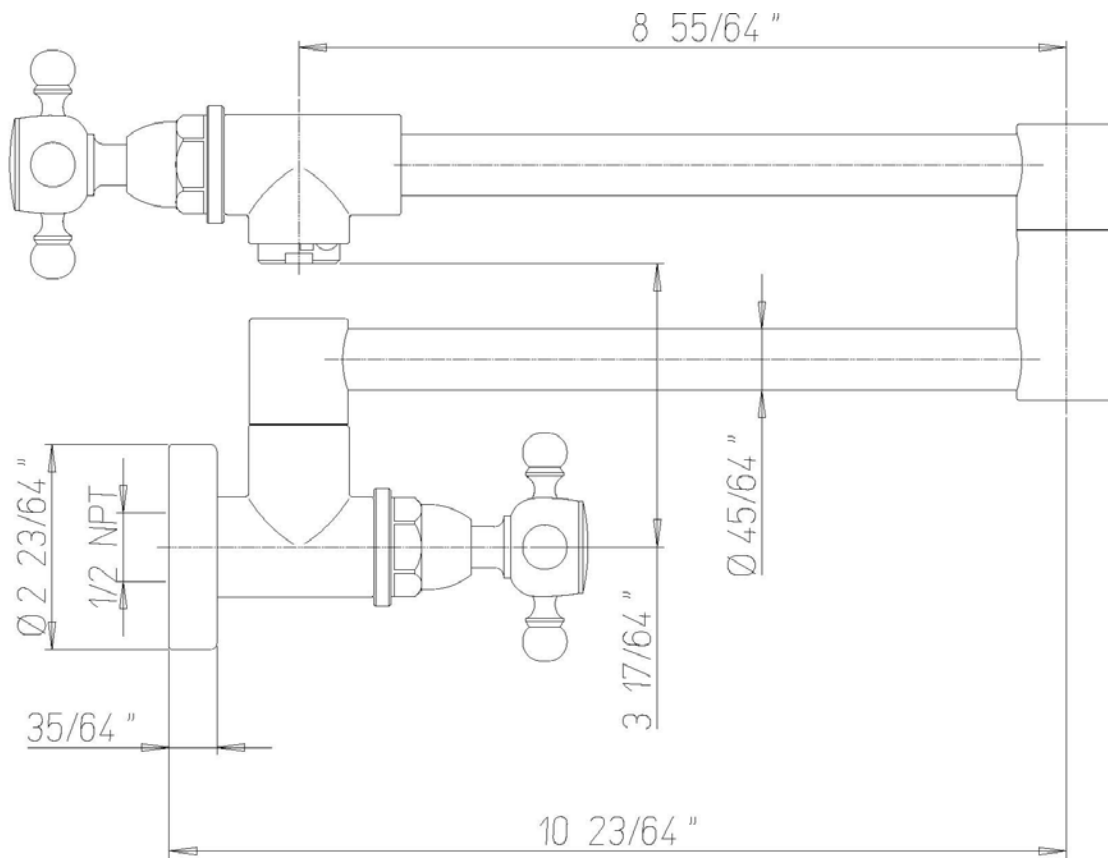

INSTALLATION DIMENSIONS

Kitchen series

8851800

Wallmount Pot Filler, Traditional Styling

1-877-55-FORTIS (36784)

19701 Da Vinci
Lake Forest, CA 92610

WWW.FORTISFAUCET.COM

FORTIS.
FURO DESIGN ITALIANO