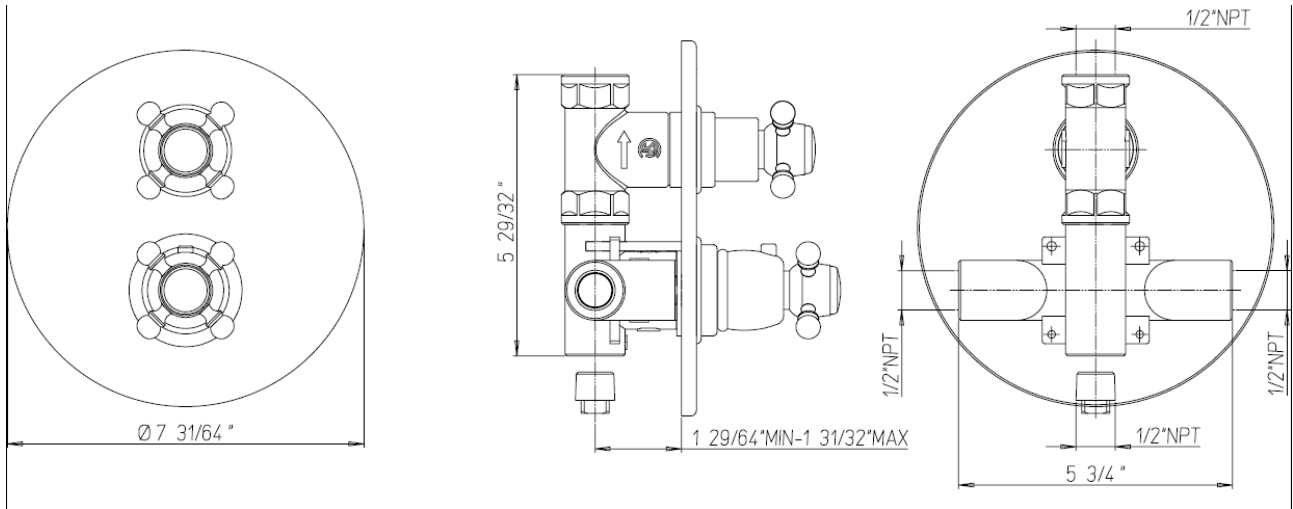

INSTALLATION DIMENSIONS

**Serie Caffè**

8869000

½" Thermostatic Valve with Volume Control  
Trim only

1-877-55-FORTIS (36784)

19701 Da Vinci  
Lake Forest, CA 92610

WWW.FORTISFAUCET.COM

**FORTIS**  
FURO DESIGN ITALIANO