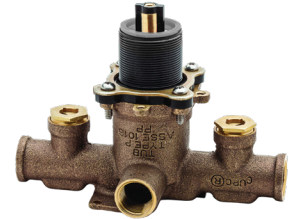

Stainless Steel (S)

Shower Valve Options

1/2" MALE THREADED WITH AND WITHOUT STOPS

JX8-310A

JX8-340A

1/2" FEMALE THREADED WITH AND WITHOUT STOPS

JX8-110A

JX8-140A