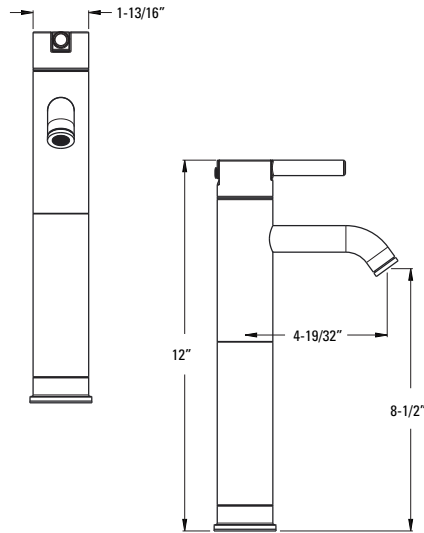

### Technical Info

**Holes:** · 1-Hole installation

- Features:**
- Ceramic Disc Valve
  - Metal Lever Handle
  - Single Post Mounting Ring
  - Grid Strainer Sold Separately
  - Hot/Cold Indicator
  - 1.2 gpm @ 60 psi