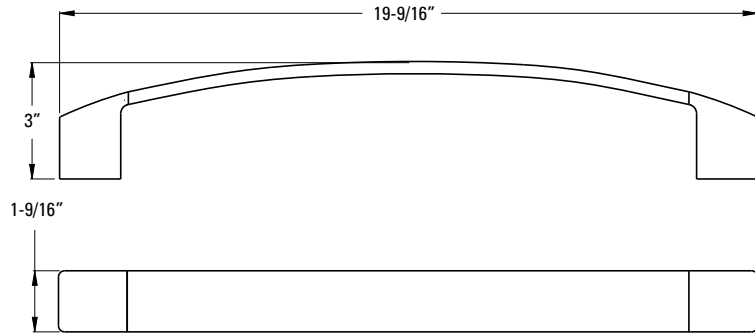

Model	Finish	Case Qty	List Price	Technical Info
18" Towel Bar	BTB-DF1C	Polished Chrome	3	$148	Holes: · 2-Hole Features: · Premium Metal Construction · Superior Mounting Posts · Concealed Screw Installation · Mounting Hardware Included
	BTB-DF1K	Brushed Nickel	3	$216	
	BTB-DF1B	Matte Black	3	$225