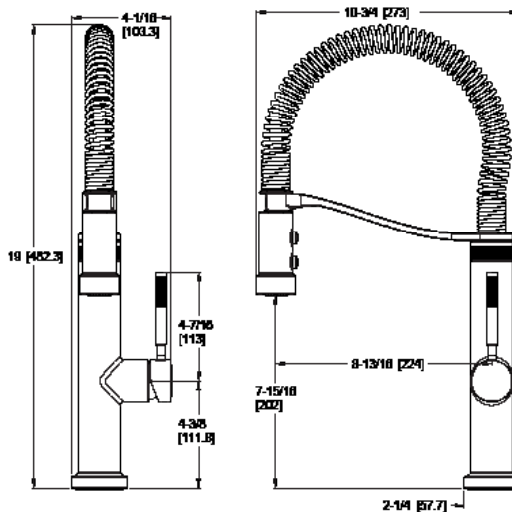

Technical Info

1. **Holes:** · 1-Hole Installation
2. **Features:** · 1.8 gpm Flow Rate
   · 3 Function Pull-Down Sprayer (Spray, Stream, and Pause)
   · 3/8" Connections
   · 360° Rotating Spout
   · 11" Pull-Down Hose Length
   · Braided Nylon Hose
   · MagnePfit™ Sprayhead Docking
   · Forward Handle Operation
   · Optional 3-Hole Installation Deck Plate Available, Order 961-258* Separately
   · Nylon Flex-Line Supply Lines
   · Wipe Clean™ Nozzles
   · Pfast Connect™
   · TiteSeal™ Technology
   · Pforever Seal™ Ceramic Disc Valve