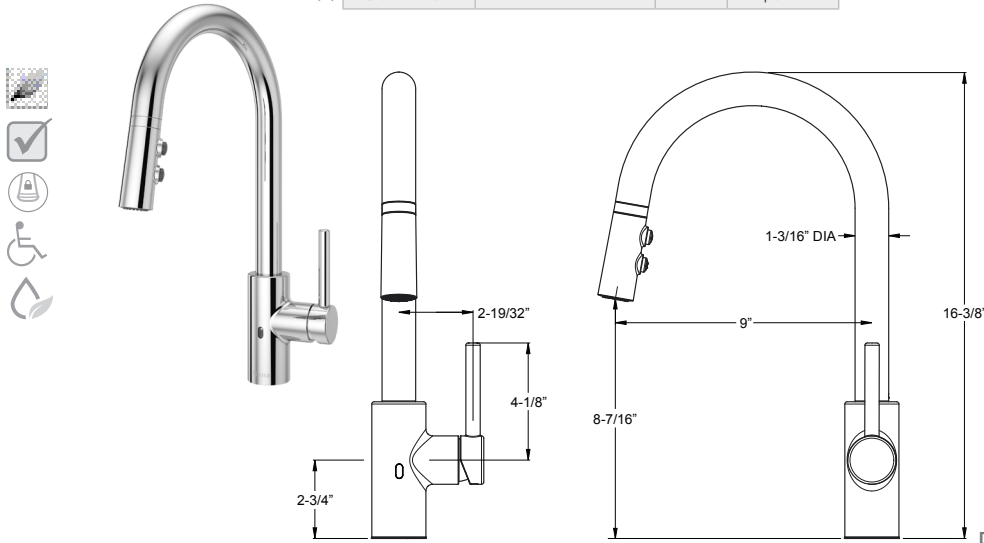

Touchless Kitchen Faucet

	Model	Finish	Case Qty	List Price
Stellen™ with React™ 1-Handle Touchless Kitchen Faucet	★ LG529-ESAC	Polished Chrome	3	$577
	★ LG529-ESAS	Stainless Steel	3	$634
	★ LG529-ESAB	Matte Black	3	$693

Technical Info

1. **Holes:** · 1 or 3-Hole 8" Installation
2. **Features:**
3. React™: Touch-Free Sensor Technology
   - Smartstop™ 3-Minute Auto Shut Off
   - Temp Adjust Allows For Above Deck Temperature Control
   - AccuDock™ Sprayhead
   - Ceramic Disc Valve
   - Pfast Connect Supply Lines
   - High Arc Pull-Down Swivel Spout
   - Metal Lever Handle
   - Three-Function Sprayhead: Stream, Spray, and Pause
   - Forward Only Handle Operation
   - Single Post Mounting Ring and 3-Hole Deckplate Included
   - Battery Pack (952-ØØ7Ø) Sold Separately
   - 1.8 gpm @ 60 psi

Deckplate Model	Finish	List Price
961-219A	Polished Chrome	$20
961-219S	Stainless Steel	$23
961-219B	Matte Black	$33