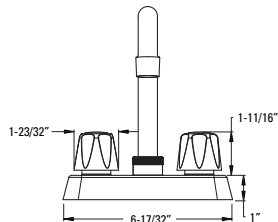

Laundry Faucet

	Model	Finish	Case Qty	List Price
Bar/Ent. Faucet	★ G171-4ØØØ	Polished Chrome	3	$66

Technical Info

Holes: · 2-Hole 4" Installation

1. **Features:**
2. Washerless Cartridges
   - Metal Handles
   - 1.8 gpm @ 60 psi