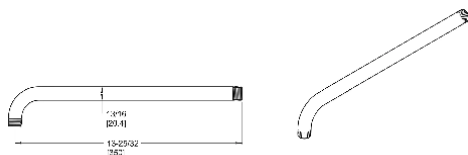

Model	Finish	Case Qty	List Price
Straight Shower Arm	★ 973-1Ø3A	Polished Chrome	1	$61
	★ 973-1Ø3J	Brushed Nickel	1	$74
	★ 973-1Ø3D	Polished Nickel	1	$148
	★ 973-1Ø3BG	Brushed Gold	1	$165
	★ 973-1Ø3B	Matte Black	1	$135