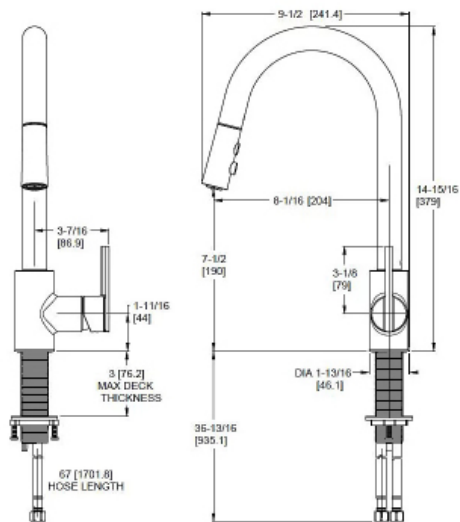

1. **Holes:** · 1 or 3-Hole Installation
2. **Features:** · 1.8 GPM Flow Rate
   · 13.5" Pull-Down Hose Length
   · Nylon Braided Hose
   · 2 Function PullDown Sprayer (Spray and Stream)
   · Auto-Align™ Sprayhead Docking
   · 36 in Nylon Flex-Line Supply Lines
   · Forward Handle Operation
   · 360 Degree Rotating Spout
   · High Arc Spout
   · Pfast Connect
   · TiteSeal™ Technology
   · Optional 3-Hole Installation Deck Plate Available, Order 961-276* Separately
   · Pforever Seal Ceramic Disc Valve

Deckplate Model	Finish	List Price
961-276A	Polished Chrome	$42
961-276S	Stainless Steel	$47
961-276B	Matte Black	$60