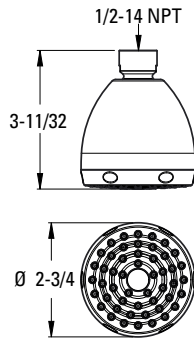

★	LJ15-Ø6ØC	Polished Chrome	12	$23

1. **Features:**
2. Single Function
   - JX = Job Pack Quantity Ships in Master Carton of 12
   - Order 941-Ø55 for 1.5 gpm Showerhead Insert
   - Showerhead 1.8 gpm @ 80 psi