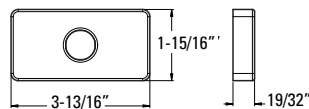

1. **Features:**
2. Raincan Showerhead
   - All Metal Construction
   - Easy To Clean Spray Nozzles
   - Shower Arm and Flange Sold Separately

Shower Arm Flange 	96Ø-Ø97A	Polished Chrome	1	$17
	96Ø-Ø97J	Brushed Nickel	1	$23
	96Ø-Ø97B	Matte Black	1	$20