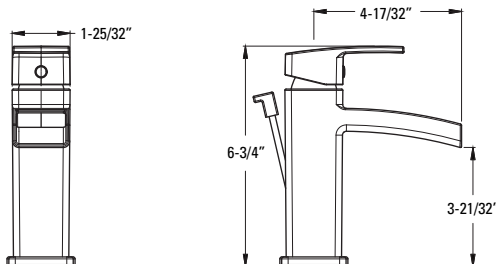

Technical Info

**Holes:** · 1 or 3-Hole 4" Installation

- Features:**
- Ceramic Disc Valve
  - Metal Lever Handle
  - Laminar Flow
  - Pfast Connect™
  - Single Post Mounting Ring
  - 3-Hole Deckplate Included
  - All Metal Pop-Up
  - Pforever Seal Ceramic Disc Valve
  - 1.2 gpm @ 60 psi