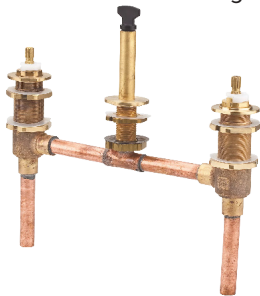

## How to Order a Roman Tub Faucet

**Rough-In**  
Choose the desired rough-in valve

+

**Trim**  
Select trim

=

**Complete Tub Filler**

	Model	Description	Case Qty	List Price
<b>Universal Roman Tub Valve Rough</b> ★	JX6-Ø5ØR	Job Pack	12	\$185