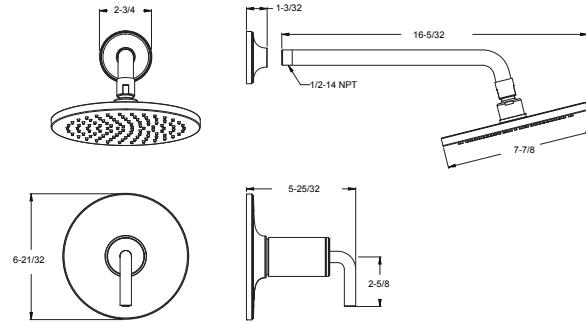

Model	Finish	Case Qty	List Price	Technical Info
Pressure Balance Shower Trim 	LG89-7TNTSCC	Polished Chrome	3	$472	Caractéristiques : · SecurePfit™ · Metal lever handle · Hot/cold indicator · Brass showerhead · Easy-to-clean spray nozzles · IP7 rated and Quick Connect diverter tub spout · 1.8 gpm @ 80 psi showerhead
	LG89-7TNTSCK	Brushed Nickel	3	$577	
	LG89-7TNTSCB	Matte Black	3	$650	
	LG89-7TNTSCBG	Brushed Gold	3	$686	

The self-regulating pressure relief valve must be ordered separately. See valves section.

Pressure Balance Valve Only Trim 	R89-1TNTSLC	Polished Chrome	3	$278
	R89-1TNTSLK	Brushed Nickel	3	$356
	R89-1TNTSLB	Matte Black	3	$380
	R89-1TNTSLBG	Brushed Gold	3	$395