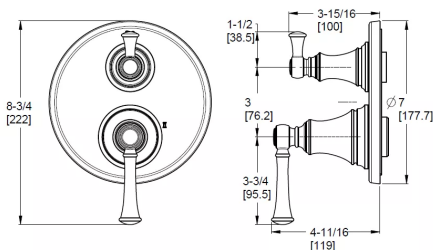

Tisbury® Stacked Pressure Balance Valve Only Trim

R89-STBOC	Polished Chrome	6	$289
R89-STBOK	Brushed Nickel	6	$359
R89-STBOD	Polished Nickel	6	$359
R89-STBOBG	Brushed Gold	6	$409
R89-STBOSDB	Spot Defense Matte Black	6	$392