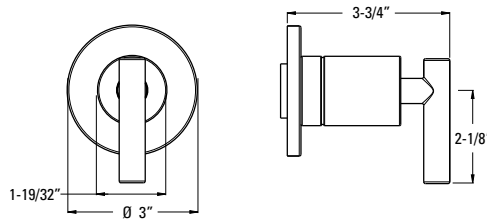

Diverter Trim Only

1. **Features:**
2. SecurePfit™
   - Metal Lever Handle and Matching Flange

Must order Ø15-3WDNS (Non-Shared, Cal Green Compliant) or Ø15-6WDS (Shared) Rough-In Valve Separately. See Valve Section.

★	R89-SNCC	Polished Chrome	6	$231
	R89-SNCK	Brushed Nickel	6	$259
	R89-SNCB	Matte Black	6	$285
	R89-SNCBG	Brushed Gold	6	$295