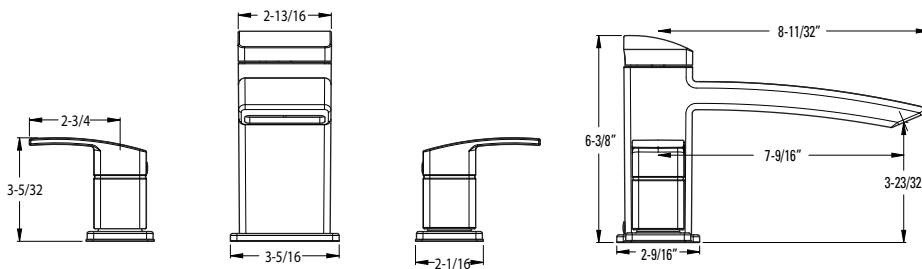

- Holes:** · 3-Hole
- Features:** · Ceramic Disc Valves  
· Metal Lever Handles  
· Fixed Spout

**Must Order ØX6-Ø5ØR or ØX6-15ØR Rough In Valve Separately. See Valve Section.**