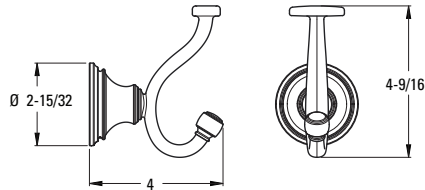

Robe Hook

BRH-TBØC	Polished Chrome	3	$56
BRH-TBØK	Brushed Nickel	3	$64
BRH-TBØD	Polished Nickel	3	$64
BRH-TBØBG	Brushed Gold	3	$77
BRH-TBØSDB	Spot Defense Matte Black	3	$73

Holes: · 1-Hole Installation

1. **Features:** · Premium Metal Construction
   · Superior Mounting Posts
   · Concealed Screw Installation
   · Mounting Hardware Included