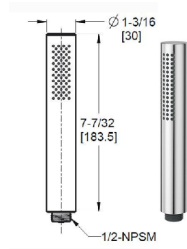

Handshower Wand	Model	Finish	Case Qty	List Price
	HSC-Ø1SHWC	Polished Chrome	1	$132
	HSC-Ø1SHWK	Brushed Nickel	1	$164
	HSC-Ø1SHWBG	Brushed Gold	1	$188
	HSC-Ø1SHWB	Matte Black	1	$177