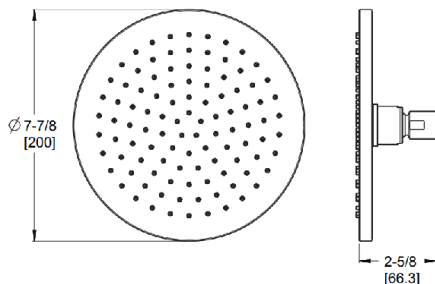

8 in. Modern Round Showerhead

Model	Finish	Case Qty	List Price
★ USH-Ø1SHWC	Polished Chrome	3	$251
USH-Ø1SHWK	Brushed Nickel	3	$296
★ USH-Ø1SHWB	Matte Black	3	$331
USH-Ø1SHWBG	Brushed Gold	3	$364