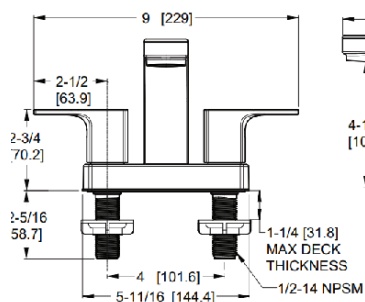

Pfirst Modern™ 4" Centerset Lavatory

★ LG48-PFMØC	Polished Chrome	3	$192
LG48-PFMØK	Brushed Nickel	3	$255
★ LG48-PFMØB	Matte Black	3	$316
LG48-PFMØBG	Brushed Gold	3	$385

Holes: · 3-Hole 4" Installation

1. **Features:** · 1.2 GPM Flow Rate
   · Washerless Cartridges
   · TiteSeal™ Technology
   · Push & Seal™ Pop-Up
   · Supply Lines Not Included

8" Widespread Lavatory Faucets

Pfirst Modern™ 8" Widespread Lavatory

★ LG49-PFMØC	Polished Chrome	3	$272
LG49-PFMØK	Brushed Nickel	3	$353
★ LG49-PFMØB	Matte Black	3	$386
LG49-PFMØBG	Brushed Gold	3	$407

Holes: · 3-Hole 8" Installation

1. **Features:** · 1.2 GPM Flow Rate
   · Washerless Cartridges
   · TiteSeal™ Technology
   · Push & Seal™ Pop-Up
   · Supply Lines Not Included