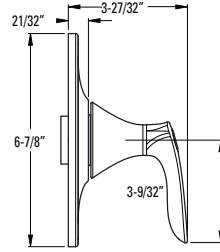

Model	Finish	Case Qty	List Price
★	R89-1WRC	Polished Chrome	3	$79
	R89-1WRK	Brushed Nickel	3	$118
	R89-1WRB	Matte Black	3	$164

Technical Info

1. **Features:**
2. Quick Trim™ Wall Flange
   - Metal Lever Handle
   - Hot/Cold Indicator

ØX8/JX8 Rough in value must be ordered seperately see page 46