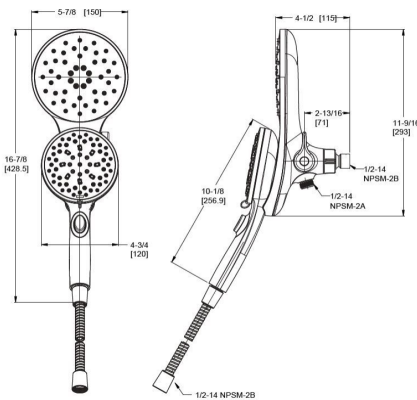

1. **Features:**
- 2.5 GPM Flow Rate
  - Arm/Flange Not Included
  - 60" Metal Hose
  - Easy to Clean Nozzles
  - Spot Defense™ Finish Resists Spots and Fingerprints (GS & SDB Finishes Only)
  - Multiple Function Handheld
  - (6 Functions: Full Spray, Full/Massage Combo, Massage, Pause, HydroFuse™, and HydroFuse™/Full Combo)
  - Pause Button Feature
  - Limited Lifetime Warranty

HydroFuse™ Combo with Handheld Shower with MagnePfit	020-HFM01CC	Polished Chrome	3	$184
	020-HFM01GS	Spot Defense Brushed Nickel	3	$204
	020-HFM01SDB	Spot Defense Matte Black	3	$243