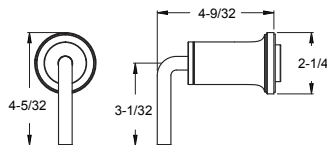

1. **Features:**
2. SecurePfit™
   - Metal Lever Handle
   - Hot/Cold Indicator

Must Order OX8/JX8 Pressure Balance Rough in Valve Separately. See Valve Section.

Diverter Trim Only 	Ø16-TNTSLC	Polished Chrome	3	$166
	Ø16-TNTSLK	Brushed Nickel	3	$230
	Ø16-TNTSLB	Matte Black	3	$255
	Ø16-TNTSLBG	Brushed Gold	3	$278