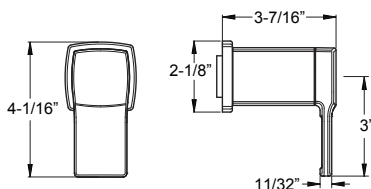

★	Ø16-DAØC	Polished Chrome	3	$70
★	Ø16-DAØK	Brushed Nickel	3	$86
★	Ø16-DAØB	Matte Black	3	$104