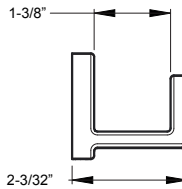

Technical Info

Holes: · 2-Hole

1. **Features:**
2. Swivel Mount Paper Holder
   - All Metal Construction
   - Standard Mounting Brackets
   - Concealed Screw Installation
   - Mounting Hardware Included

	Model	Finish	Case Qty	List Price
★	BRH-DA1C	Polished Chrome	12	$23
	BRH-DA1K	Brushed Nickel	12	$29
	BRH-DA1B	Matte Black	12	$34