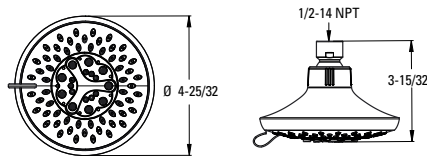

Pfirst Modern™ Showerhead 	★ LJ15-Ø7ØC	Polished Chrome	1	$35	Features: · Multi Function · JX = Job Pack Quantity Ships in Master Carton of 12 · Showerhead 1.8 gpm @ 80 psi
	LJ15-Ø7ØK	Brushed Nickel	1	$50	
	★ LJ15-Ø7ØB	Matte Black	1	$93