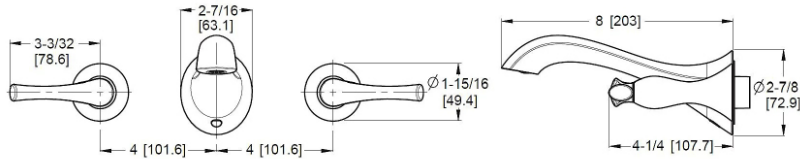

Model	Finish	Case Qty	List Price
2-Handle Wall Mount Bathroom Faucet	LG49-RH4C	Polished Chrome	3	$467
	LG49-RH4K	Brushed Nickel	3	$552
	LG49-RH4B	Matte Black	3	$592
	LG49-RH4BG	Brushed Gold	3	$621

Technical Info

Holes: · 3-Hole 8-15" Installation

1. **Features:**
2. Ceramic Disc Valves
   - Metal Lever Handles
   - All Metal Push and Seal™
   - Order 971-Ø26Ø to Increase Max. Install Depth to 3"
   - 1.2 gpm @ 60 psi

Must Order Valve (LOW80100) Separately