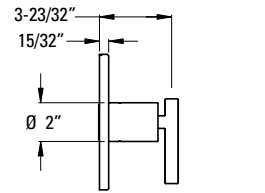

1. **Features:**
2. SecurePfit™
   - Metal Lever Handle
   - Hot/Cold Indicator
   - Decorative Raincan Showerhead
   - Easy To Clean Spray Nozzles
   - Quick Connect Metal Diverting Tub Spout
   - Order 941-Ø55Ø for 1.5 gpm Showerhead Insert
   - 1.75 GPM Flow Rate (Showerhead)