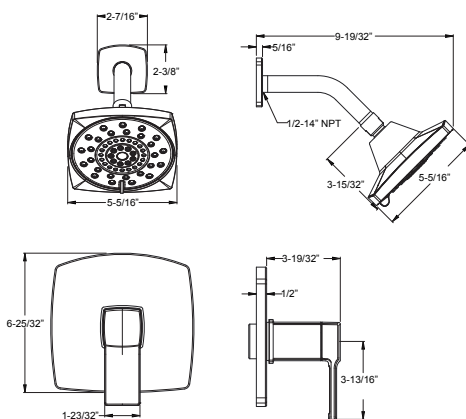

Pressure Balance Shower Trim

1. **Features:**
2. SecurePfit™
   - Metal Lever Handle
   - Hot/Cold Indicator
   - Multi-Function Showerhead (3 Functions: Penetrating Massage, Rain Spray, and Invigorating Spray)
   - Easy To Clean Spray Nozzles
   - Order 941-Ø55 for 1.5 gpm Showerhead Insert
   - Showerhead 1.8 gpm @ 8Ø psi

·ØX8/JX8 Rough in value must be ordered seperately see page 46