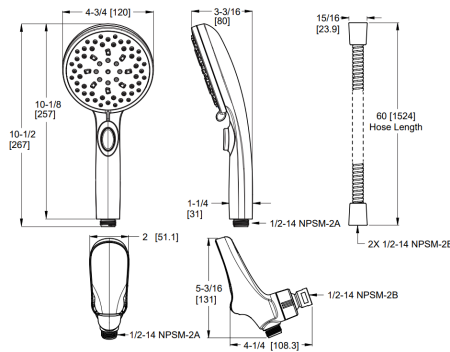

HydroFuse Showerheads

	Model	Finish	Case Qty	List Price
HydroFuse™ 6 Function Showerhead	015-HF01CC	Polished Chrome	3	$68

Technical Info

1. **Features:**
- 2.5 GPM Flow Rate
  - Arm/Flange Not Included
  - Easy to Clean Nozzles
  - Spot Defense™ Finish Resists Spots and Fingerprints (GS & SDB Finishes Only)
  - Multiple Function Showerhead
  - (6 Functions: Full Spray, Full/Massage Combo, Massage, Pause, HydroFuse™, and HydroFuse™/Full Combo)
  - Limited Lifetime Warranty

HydroFuse™ Handheld Shower with MagnePfit	016-HFM01CC	Polished Chrome	3	$93
	016-HFM01GS	Spot Defense Brushed Nickel	3	$124
	016-HFM01SDB	Spot Defense Matte Black	3	$144