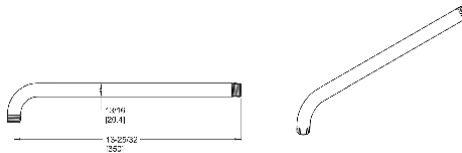

- Features:**
- All Metal
  - Matches Contempra Style & Finishes

Curved Shower Arm	★ 973-Ø3ØA	Polished Chrome	1	\$19
	★ 973-Ø3ØJ	Brushed Nickel	1	\$44
	★ 973-Ø3ØB	Matte Black	1	\$25
	★ 973-Ø3ØBG	Brushed Gold	1	\$37