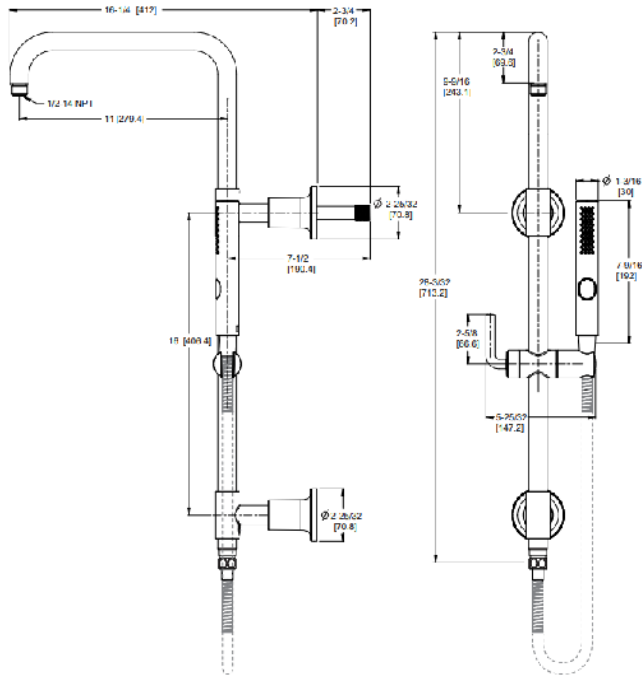

Modern Round Shower Column with Handshower

Model	Finish	Case Qty	List Price
HSK-7ØSHWC	Polished Chrome	3	$703
HSK-7ØSHWK	Brushed Nickel	3	$824
HSK-7ØSHWB	Matte Black	3	$902
HSK-7ØSHWBG	Brushed Gold	3	$959

Technical Info

1. **Holes:** · 2-Hole Installation
2. **Features:** Showerhead Sells Separately
   · 1.75 GPM Flow Rate
   · 60" Metal Hose
   · Adjustable Heights Handheld
   · All Metal Construction
   · Easy to Clean Nozzles
   · Handheld with Integrated Push Button Diverter
   · 7/8" Extension Kit Available, Order 931-1599 Separately
   · Includes Mounting Hardware

8" Showerhead	Model	Finish	Case Qty	List Price
	USH-Ø1SHWC	Polished Chrome	1	$251
	USH-Ø1SHWK	Brushed Nickel	1	$296
	USH-Ø1SHWB	Matte Black	1	$331
	USH-Ø1SHWBG	Brushed Gold	1	$364

Tenet™