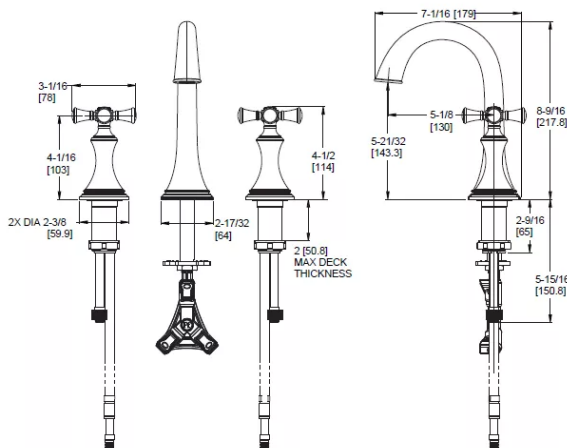

Technical Info

1. **Holes:** · 3-Hole 8-15" Installation
2. **Features:** · Ceramic Disc Valves
   · Metal Lever Handles
   · All Metal Pop-Up
   · Quick Connect Hose Assembly
   · Order 971-Ø86Ø to Increase Max. Install Depth to 3"
   · Both Finished Matched Metal And White Ceramic Hot/Cold Handle Inserts Included
   · 1.2 gpm @ 60 psi

	Model	Finish	Case Qty	List Price
8" Widespread Lavatory	LG49-TBØSLC	Polished Chrome	3	$631
	LG49-TBØSLK	Brushed Nickel	3	$907
	LG49-TBØSLD	Polished Nickel	3	$907
	LG49-TBØSLBG	Brushed Gold	3	$947
	LG49-TBØSLSDB	Spot Defense Matte Black	3	$921