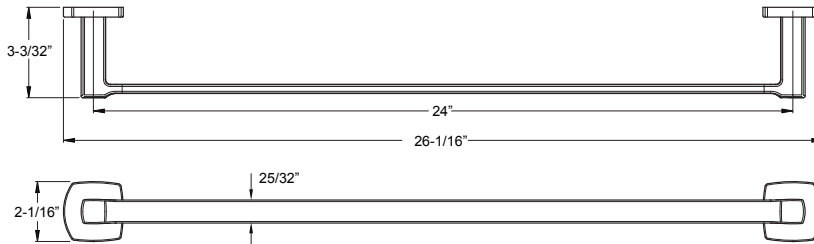

24" Towel Bar	★ BTB-DA2C	Polished Chrome	3	$75
	★ BTB-DA2K	Brushed Nickel	3	$99
	★ BTB-DA2B	Matte Black	3	$109

1. **Holes:** · 2-Hole
2. **Features:** · All Metal Construction
   · Standard Mounting Brackets
   · Concealed Screw Installation
   · Mounting Hardware Included