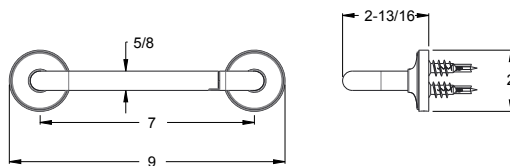

Model	Finish	Case Qty	List Price	Technical Info
Paper Holder	BPH-TNTC	Polished Chrome	8	$127	Holes: · 2-Hole Installation Features: · Premium Metal Construction · Pivot Swing Paper Mount · Concealed Screw Installation · Mounting Hardware Included
	BPH-TNTK	Brushed Nickel	8	$152	
	BPH-TNTB	Matte Black	8	$165	
	BPH-TNTBG	Brushed Gold	8	$181