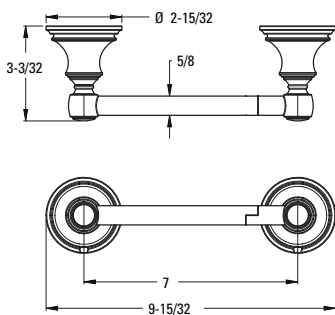

Paper Holder

BPH-TBØC	Polished Chrome	3	$111
BPH-TBØK	Brushed Nickel	3	$155
BPH-TBØD	Polished Nickel	3	$154
BPH-TBØBG	Brushed Gold	3	$170
BPH-TBØSDB	Spot Defense Matte Black	3	$160

Holes: · 2-Hole Installation

1. **Features:**
2. Premium Metal Construction
   - Pivot Swing Paper Mount
   - Concealed Screw Installation
   - Mounting Hardware Included