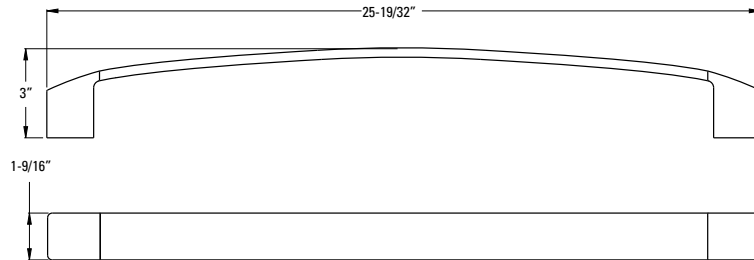

24" Towel Bar	BTB-DF2C	Polished Chrome	3	$181	Holes: · 2-Hole Features: · Premium Metal Construction · Superior Mounting Posts · Concealed Screw Installation · Mounting Hardware Included
	BTB-DF2K	Brushed Nickel	3	$252	
	BTB-DF2B	Matte Black	3	$259