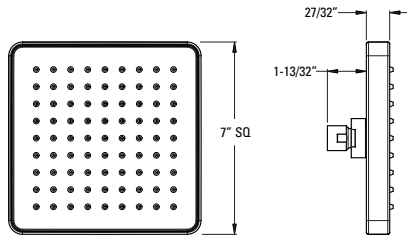

Model	Finish	Case Qty	List Price
Raincan Showerhead 	★ 973-228A	Polished Chrome	1	$123
	★ 973-228J	Brushed Nickel	1	$158
	★ 973-228B	Matte Black	1	$223