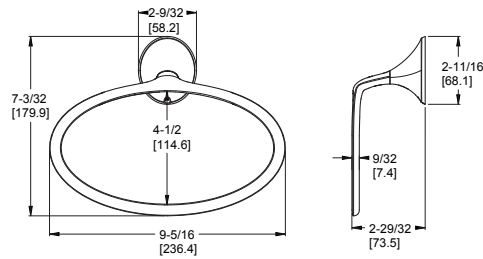

BRB-RHØC	Polished Chrome	3	$125
BRB-RHØK	Brushed Nickel	3	$139
BRB-RHØB	Matte Black	3	$155
BRB-RHØBG	Brushed Gold	3	$170

Holes: · 1-Hole

Features: · Premium Metal Construction
· Superior Mounting Posts
· Concealed Screw Installation
· Mounting Hardware Included