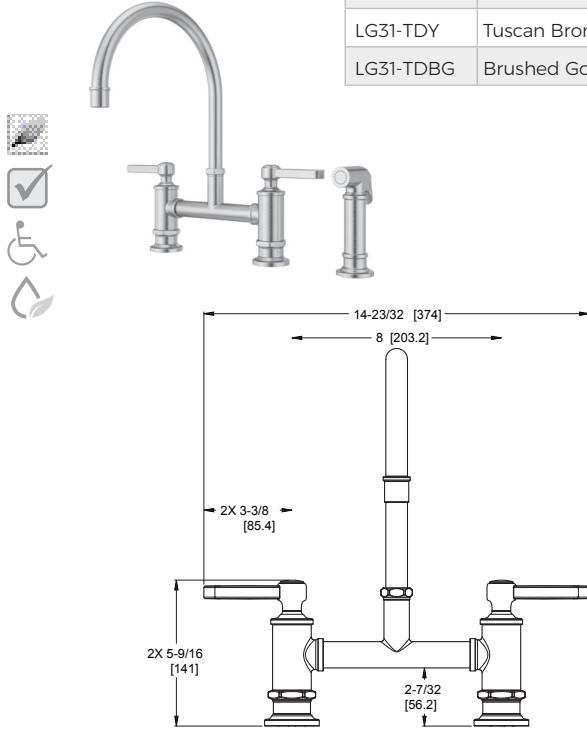

Bridge

Port Haven™ Bridge Kitchen Faucet with Side Spray

Model	Finish	Case Qty	List Price
LG31-TDC	Polished Chrome	3	$1,016
LG31-TDS	Stainless Steel	3	$1,162
LG31-TDD	Polished Nickel	3	$1,162
LG31-TDY	Tuscan Bronze	3	$1,199
LG31-TDBG	Brushed Gold	3	$1,243

Technical Info

1. **Holes:** · 3-Hole 8" Installation
2. **Features:** · Ceramic Disc Valves
   · High Arc Pull-Down Swivel Spout
   · Optional matching side sprayer included
   · Metal Lever Handles
   · 8" On Center
   · Included Ceramic and Metal Hot and Cold Indicator Caps
   · 1.8 gpm @ 60 psi

Bar / Prep

Montay™ 1-Handle Bar Kitchen Faucet

Model	Finish	Case Qty	List Price
GT572-MTC	Polished Chrome	3	$501
GT572-MTS	Stainless Steel	3	$621
GT572-MTD	Polished Nickel	3	$567
GT572-MTB	Matte Black	3	$660
GT572-MTBG	Brushed Gold	3	$706

Technical Info

1. **Holes:** · 1 or 3-Hole 8" Installation
2. **Features:** · AccuDock™ Sprayhead
   · Ceramic Disc Valve
   · High Arc Pull-Down Swivel Spout
   · Metal Lever Handle
   · Three-Function Sprayhead: Stream, Spray, and Pause
   · Forward Only Handle Operation
   · Single Post Mounting Ring and 3-Hole Deckplate Included
   · 1.8 gpm @ 60 psi