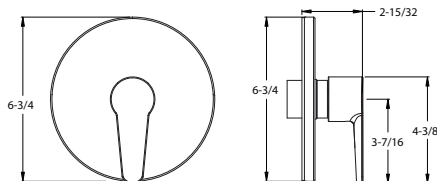

Pfirst Modern™ Pressure Balance Tub & Shower Trim

★ R89-Ø7ØØ	Polished Chrome	3	$106
R89-Ø7ØK	Brushed Nickel	3	$157
★ R89-Ø7ØB	Matte Black	3	$194

Holes: · 3-Hole Installation

1. **Features:**
2. Quick Trim™ Wall Flange
   - Metal Lever Handle
   - Hot/Cold Indicator
   - 5" IP & Quick Connect Metal Diverted Tub Spout
   - Must Order Showerhead Separately
   - Optional 6.5" IP & Quick Connect Metal Tub Spout Order 92Ø-185*