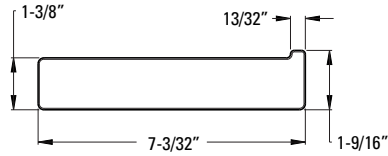

Technical Info

Holes: · 1-Hole

1. **Features:**
2. Premium Metal Construction
   - Superior Mounting Posts
   - Concealed Screw Installation
   - Mounting Hardware Included