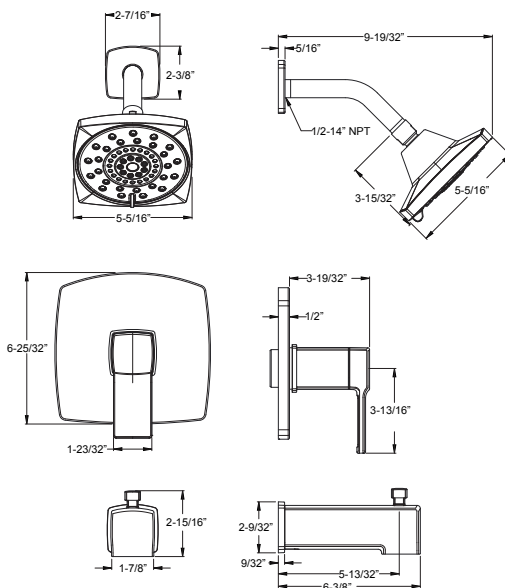

Model	Finish	Case Qty	List Price
★	LG89-8DAC	Polished Chrome	3	$278
	LG89-8DAK	Brushed Nickel	3	$346
	LG89-8DAB	Matte Black	3	$416

Pressure Balance Tub & Shower Trim

Technical Info

1. **Features:**
2. SecurePfit™
   - Metal Lever Handle
   - Hot/Cold Indicator
   - Multi-Function Showerhead (3 Functions: Penetrating Massage, Rain Spray, and Invigorating Spray)
   - Easy To Clean Spray Nozzles
   - IP and Removable Quick Connect Metal Diverter Tub Spout
   - Order 941-Ø55 for 1.5 gpm Showerhead Insert
   - Showerhead 1.8 gpm @ 8Ø psi

·ØX8/JX8 Rough in value must be ordered seperately see page 46

★	LG89-7DAC	Polished Chrome	3	$185
	LG89-7DAK	Brushed Nickel	3	$231
	LG89-7DAB	Matte Black	3	$278