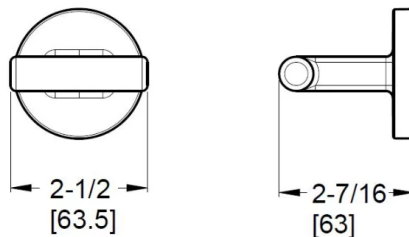

★	BRH-FTOC	Polished Chrome	3	$31
★	BRH-FTOGS	Spot Defense Brushed Nickel	3	$35
★	BRH-FTOB	Matte Black	3	$37
★	BRH-FTOBG	Brushed Gold	3	$52