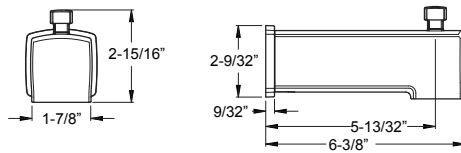

Components

Deckard™ Tub Spout

★	92Ø-276A	Polished Chrome	1	$100
★	92Ø-276J	Brushed Nickel	1	$122
★	92Ø-276B	Matte Black	1	$129