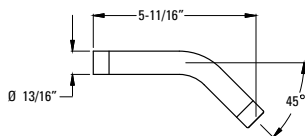

Technical Info

1. **Features:**
2. All Metal
   - Matches Contempra Style & Finishes

Curved Shower Arm	★ 973-Ø3ØA	Polished Chrome	1	$20
	★ 973-Ø3ØJ	Brushed Nickel	1	$46
	★ 973-Ø3ØB	Matte Black	1	$26
	★ 973-Ø3ØBG	Brushed Gold	1	$38