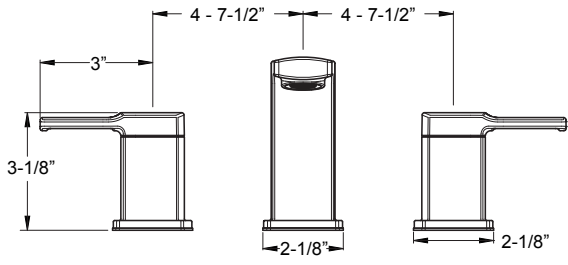

Model	Finish	Case Qty	List Price	Technical Info	
Single Control Lavatory 	★ LG42-DAP2C	Polished Chrome	3	$231	Holes: · 1-Hole Installation Features: · Ceramic Disc Valve · Metal Lever Handle · High Temp Limit Stop · Single Post Mounting Ring · Optional 3-Hole Installation Deck Plate Available, Order 961-230* Separately · Push & Seal Drain Included · 1.2 gpm @ 60 psi · Supply lines included on Polished Chrome & Matte Black finish	
	★ LG42-DAPK	Brushed Nickel	3	$278		
	★ LG42-DAP2B	Matte Black	3	$323		
	★ 961-230A	Polished Chrome	1	$11		Deckplates
	★ 961-230J	Brushed Nickel	1	$16		
	★ 961-230B	Matte Black	1	$21		

8" Widespread Lavatory 	★ LG49-DAPC	Polished Chrome	3	$392
	★ LG49-DAPK	Brushed Nickel	3	$439
	★ LG49-DAPB	Matte Black	3	$486

1. **Holes:** · 3-Hole 8" Installation
2. **Features:** · Ceramic Disc Valves
   · Metal Lever Handles
   · Fixed Spout
   · Push & Seal Drain Included
   · Order 971-0860 to Increase Max. Install Depth to 3"
   · 1.2 gpm @ 60 psi

Deckard™