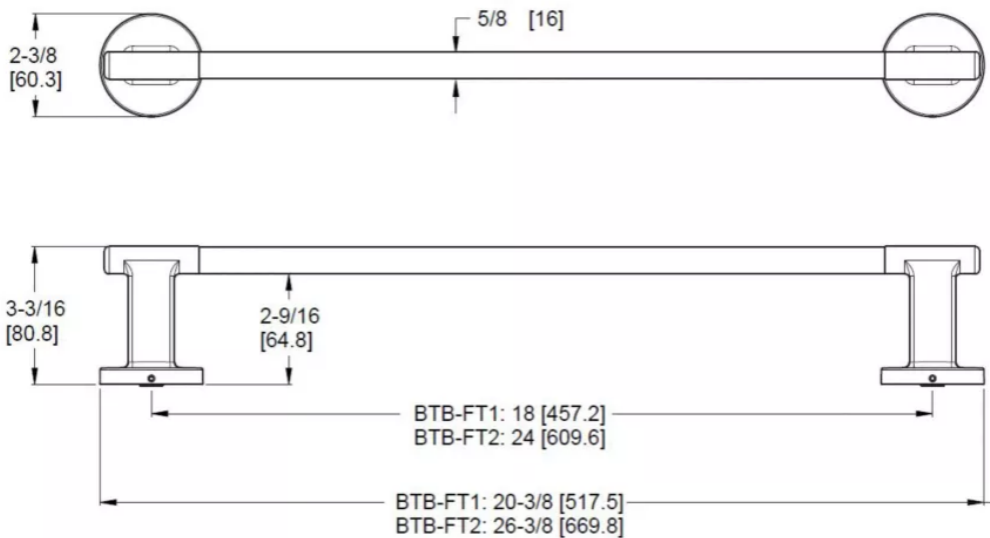

Fullerton® Accessories for Contempra® Family

	Model	Finish	Case Qty	List Price
 18" Towel Bar	★ BTB-FT1C	Polished Chrome	3	$60
	★ BTB-FT1GS	Spot Defense Brushed Nickel	3	$64
	★ BTB-FT1B	Matte Black	3	$67
	★ BTB-FT1BG	Brushed Gold	3	$96

Technical Info

1. **Holes:** · 2-Hole
2. **Features:** · Premium Metal Construction
   · Standard Mounting Bracket
   · Concealed Screw Installation
   · Mounting Hardware Included

 24" Towel Bar	★ BTB-FT2C	Polished Chrome	3	$66
	★ BTB-FT2GS	Spot Defense Brushed Nickel	3	$70
	★ BTB-FT2B	Matte Black	3	$72
	★ BTB-FT2BG	Brushed Gold	3	$102

1. **Holes:** · 2-Hole
2. **Features:** · Premium Metal Construction
   · Standard Mounting Bracket
   · Concealed Screw Installation
   · Mounting Hardware Included

Contempra®