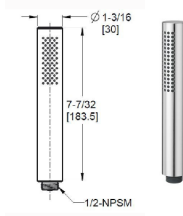

Slide Bar/Handheld

Transitional Round Sidebar

Model	Finish	Case Qty	List Price
HSK-42SHWC	Polished Chrome	3	$349
HSK-42SHWD	Polished Nickel	3	$499
HSK-42SHWK	Brushed Nickel	3	$499
HSK-42SHWBG	Brushed Gold	3	$586

Technical Info

1. **Features:**
2. Handheld Shower Sold Separately
   - 60" Metal Hose
   - Adjustable Height
   - Easy To Clean Nozzles
   - Cross Handles Available, HHL-G16-TBX, Order Separately

Handshower Wand	Model	Finish	Case Qty	List Price
	HSC-Ø1SHWC	Polished Chrome	1	$132
	HSC-Ø1SHWK	Polished Nickel	1	$164
	HSC-Ø1SHWD	Brushed Nickel	1	$164
	HSC-Ø1SHWBG	Brushed Gold	1	$177

Handshower	Model	Finish	Case Qty	List Price
	HSC-Ø3SHWC	Polished Chrome	1	$148
	HSC-Ø3SHWK	Brushed Nickel	1	$185
	HSC-Ø3SHWD	Polished Nickel	1	$185
	HSC-Ø3SHWBG	Brushed Gold	1	$199