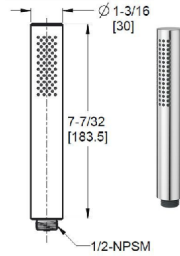

Technical Info

**Features:** Handheld Shower Sold Separately  
 · 60" Metal Hose  
 · Adjustable Height  
 · Easy To Clean Nozzles  
 · Cross Handles Available, HHL-G16-TBX,  
 Order Separately

Handshower wand	Model	Finish	Case Qty	List Price
	HSC-Ø1SHWC	Polished Chrome	1	\$132
	HSC-Ø1SHWK	Polished Nickel	1	\$164
	HSC-Ø1SHWD	Brushed Nickel	1	\$164
	HSC-Ø1SHWBG	Brushed Gold	1	\$177
	HSC-Ø1SHWB	Matte Black	1	\$188