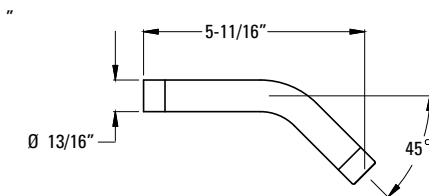

1. **Features:**
2. Brass Shower Arm
   - 1/2" NPT Male Connections