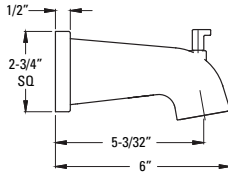

Model	Finish	Case Qty	List Price
Tub Spout	92Ø-623A	Polished Chrome	1	$86
	92Ø-623J	Brushed Nickel	1	$114
	92Ø-623B	Matte Black	1	$128