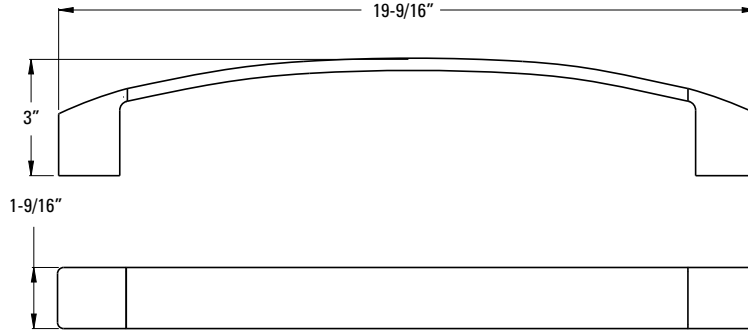

18" Towel Bar

Model	Finish	Case Qty	List Price
BTB-DF1C	Polished Chrome	3	$148
BTB-DF1K	Brushed Nickel	3	$216
BTB-DF1B	Matte Black	3	$225

Technical Info

1. **Holes:** · 2-Hole
2. **Features:** · Premium Metal Construction
   · Superior Mounting Posts
   · Concealed Screw Installation
   · Mounting Hardware Included