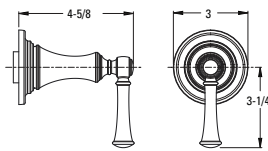

Diverter Trim Only 	Ø16-TBOSCC	Polished Chrome	3	$166	Features: · SecurePfit™ · Metal Cross Handle and Matching Flange Must order Ø15-3WDNS (Non-Shared, Cal Green Compliant) or Ø15-6WDS (Shared) Rough-In Valve Separately. See Valve Section.
	Ø16-TBOSCK	Brushed Nickel	3	$222	
	Ø16-TBOSCD	Polished Nickel	3	$222	
	Ø16-TBOSCBG	Brushed Gold	3	$290	
	Ø16-TBOSCSDB	Spot Defense Matte Black	3	$274