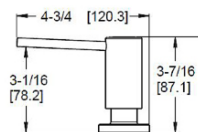

Technical Info

Holes: · 1-Hole

1. **Features:**
2. Easy Above Counter Refill
   - Anti-Residue Design Prevents Soap/Lotion Buildup
   - Finishes Match Pfister Faucets
   - All Metal Construction