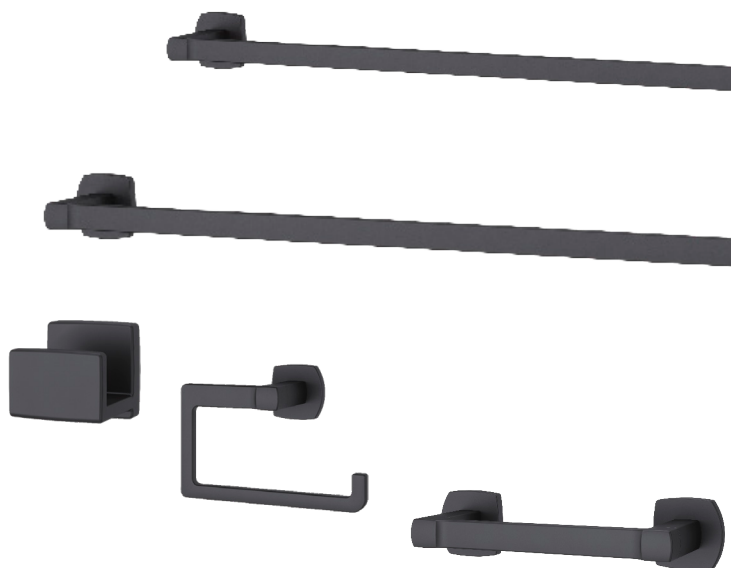

Bath Accessories

The finishing touches that bring a stylish bathroom together. Our hardware and accessories are designed to complement your Pfister bath fixtures perfectly