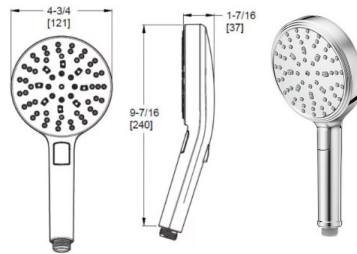

Technical Info

**Features:** Handheld Shower Sold Separately  
 · 60" Metal Hose  
 · Adjustable Height  
 · Easy To Clean Nozzles  
 · Cross Handles Available, HHL-G16-TBX,  
 Order Separately

Handshower wand	Model	Finish	Case Qty	List Price
	HSC-Ø1SHWC	Polished Chrome	1	\$132
	HSC-Ø1SHWK	Polished Nickel	1	\$164
	HSC-Ø1SHWD	Brushed Nickel	1	\$164
	HSC-Ø1SHWBG	Brushed Gold	1	\$177
	HSC-Ø1SHWB	Matte Black	1	\$188