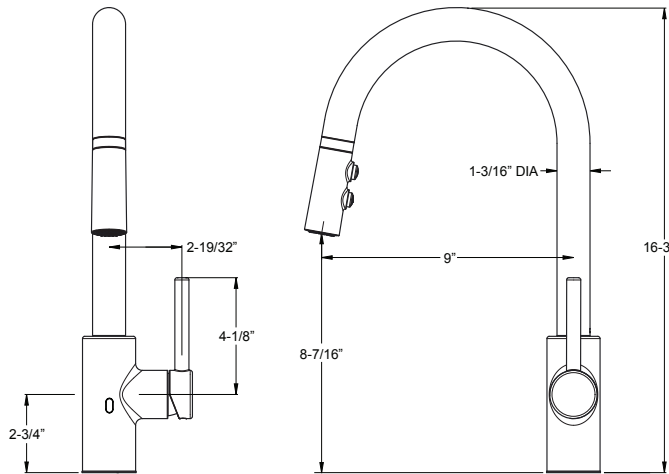

1. **Holes:** · 1 or 3-Hole 8" Installation
2. **Features:** · AccuDock™ Sprayhead
   · Ceramic Disc Valve
   · High Arc Pull-Down Swivel Spout
   · Metal Lever Handle
   · Pfast Connect Supply Lines
   · Three-Function Sprayhead: Stream, Spray, and Pause
   · Forward Only Handle Operation
   · Single Post Mounting Ring and 3-Hole Deckplate Included
   · 1.8 gpm @ 60 psi

Deckplate Model	Finish	List Price
961-219A	Polished Chrome	$20
961-219S	Stainless Steel	$23
961-219B	Matte Black	$33
961-219BG	Brushed Gold	$40