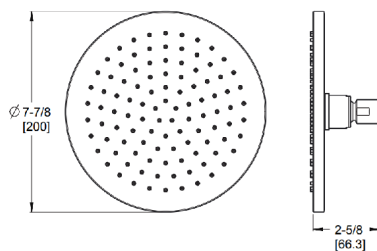

Modern Round™ 8 in. Showerhead 	★ USH-Ø1SHWC	Polished Chrome	1	$251	Features: · Single Function Rain Showerhead · 1.75 GPM Flow Rate · Brass Ball Joint · Premium Metal Construction · Wipe Clean Nozzles · Order 941-Ø55 for 1.5 GPM Flow Rate
	USH-Ø1SHWK	Brushed Nickel	1	$296	
	USH-Ø1SHWBG	Brushed Gold	1	$364	
	★ USH-Ø1SHWB	Matte Black	1	$331