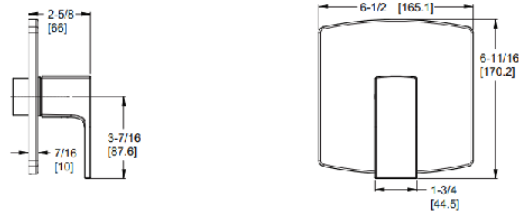

1. **Features:** · Showerhead Not Included
   · Trim Only, Valve Not Included
   · Requires OX8/JX8 Valve (Sold Separately)
   · Valve Trim Only (1PFM Only)
   · Shower Only (7PFM Only)
   · Tub & Shower (8PFM Only)
   · Quick Connect/SlipFit Tub Spout (8PFM Only)