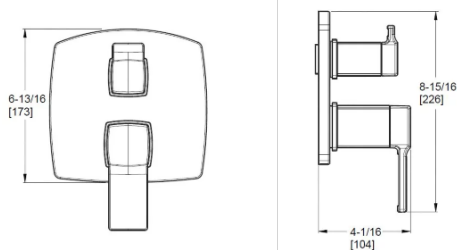

1. **Features:**
2. SecurePfit™
   - Metal Lever Handle
   - Hot/Cold Indicator

Must order Ø15-3WDNS (Non-Shared, Cal Green Compliant) or Ø15-6WDS (Shared) Stacked Rough-In Valve Separately. See Valve Section.

Deckard™ Stacked Diverter Trim Only 	★ R89-SDAC	Polished Chrome	6	$272
	★ R89-SDAK	Brushed Nickel	6	$307
	★ R89-SDAB	Matte Black	6	$333