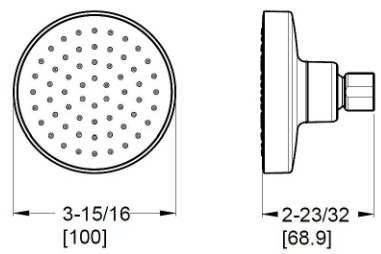

Raincan Showerhead 	★ LJ15-BIØC	Polished Chrome	1	$44	Features: · Raincan Showerhead · Easy To Clean Spray Nozzles · Brass Ball Joint · Shower Arm and Flange Sold Separately · Order 941-Ø55Ø for 1.5 gpm Showerhead Insert
	LJ15-BIØK	Brushed Nickel	1	$60	
	★ LJ15-BIØB	Matte Black	1	$83