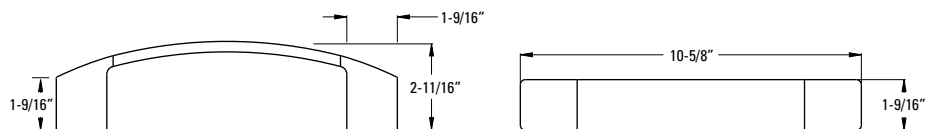

Towel Ring	BRB-DF1C	Polished Chrome	3	$137	Holes: · 2-Hole Features: · Premium Metal Construction · Superior Mounting Posts · Concealed Screw Installation · Mounting Hardware Included
	BRB-DF1K	Brushed Nickel	3	$190	
	BRB-DF1B	Matte Black	3	$194