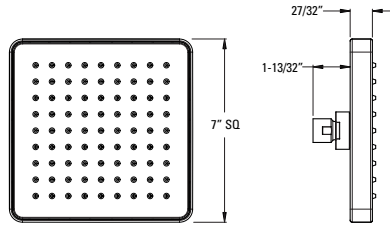

Showerheads

	Model	Finish	Case Qty	List Price	Technical Info
Kenzo™ Raincan Showerhead 	973-228A	Polished Chrome	1	$123	Features: · Raincan Showerhead · Easy To Clean Spray Nozzles · Shower Arm and Flange Sold Separately · Order 941-Ø55Ø for 1.5 gpm Showerhead Insert · Showerhead 1.8 gpm @ 80 psi
	973-228J	Brushed Nickel	1	$158	
	973-228B	Matte Black	1	$223