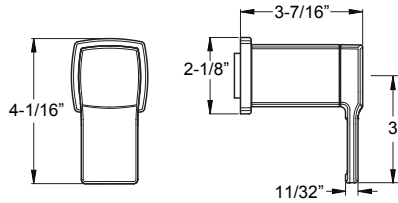

Diverter Trim Only

★	Ø16-DAØC	Polished Chrome	3	$70
★	Ø16-DAØK	Brushed Nickel	3	$86
★	Ø16-DAØB	Matte Black	3	$104

1. **Features:**
2. SecurePfit™
   - Metal Lever Handle and Matching Flange

Must order Ø15-3WDNSS (Non-Shared, Cal Green Compliant) or Ø15-6WDSS (Shared) Stacked Rough-In Valve Separately. See Valve Section.