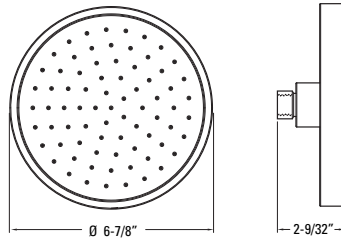

Technical Info

1. **Features:**
2. Raincan Showerhead
   - Easy To Clean Spray Nozzles
   - Showerhead 1.75 gpm @ 80 psi

★	973-312A	Polished Chrome	1	$99
	973-312J	Brushed Nickel	1	$114
★	973-312B	Matte Black	1	$113
	973-312BG	Brushed Gold	1	$201