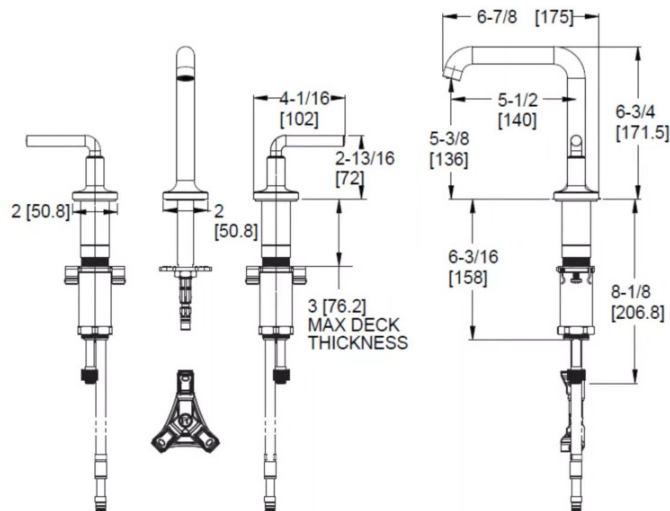

8" Widespread Lavatory

LG49-TNTRSLC	Polished Chrome	3	$592
LG49-TNTRSLK	Brushed Nickel	3	$741
LG49-TNTRSLB	Spot Defense Matte Black	3	$866
LG49-TNTRSLBG	Brushed Gold	3	$846

Holes: · 3-Hole 8-15" Installation

1. **Features:**
2. Pforever Seal Ceramic Disc Valve
   - All Metal Construction
   - All Metal Pop-Up
   - Quick Connect Hose Assembly
   - 1.2 gpm @ 60 psi