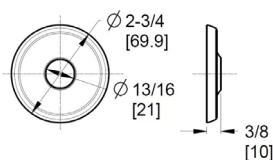

USC-22SHWC	Polished Chrome	24	$9
USC-22SHWD	Polished Nickel	24	$16
USC-22SHWK	Brushed Nickel	24	$17
USC-22SHWBG	Brushed Gold	24	$28
USC-22SHWB	Matte Black	24	$21

1. **Features:**
2. Showerarm Flange Only
   - Compatible with Standard 1/2" Shower Arms