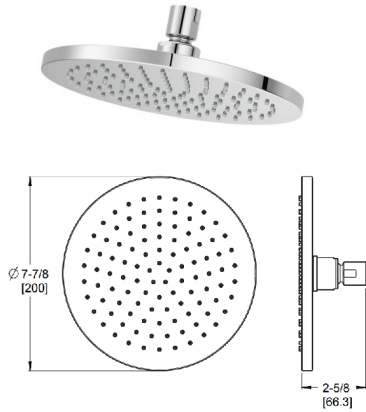

8" Showerhead	Model	Finish	Case Qty	List Price
	USH-Ø1SHWC	Polished Chrome	1	$251
	USH-Ø1SHWK	Brushed Nickel	1	$296
	USH-Ø1SHWB	Matte Black	1	$331
	USH-Ø1SHWBG	Brushed Gold	1	$364