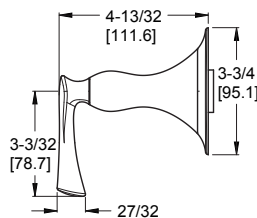

Diverter Trim Only

Ø16-RH1C	Polished Chrome	3	$159
Ø16-RH1K	Brushed Nickel	3	$219
Ø16-RH1B	Matte Black	3	$244
Ø16-RH1BG	Brushed Gold	3	$264

1. **Features:**
2. Metal Lever Handle and Matching Flange

Must order Ø15-3WDNS (Non-Shared, Cal Green Compliant) or Ø15-6WDS (Shared) Rough-in Valve Separately. See Valve Section)