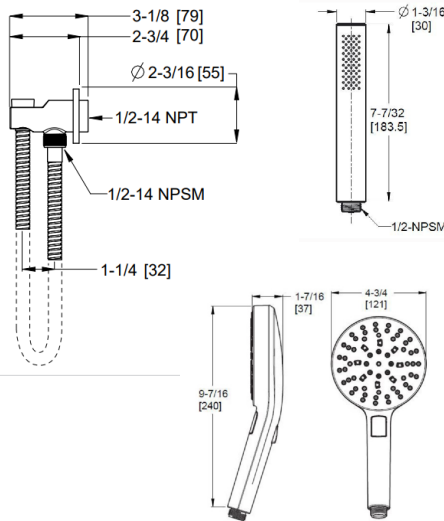

Modern Round 2-Piece Handshower Kit

★	HSK-Ø1SHWC	Polished Chrome	3	$226
	HSK-Ø1SHWK	Brushed Nickel	3	$338
★	HSK-Ø1SHWB	Matte Black	3	$365
	HSK-Ø1SHWBG	Brushed Gold	3	$381