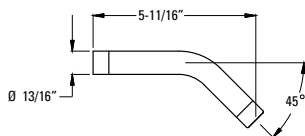

Technical Info

1. **Features:**
2. All Metal
   - Matches Tisbury Style & Finishes

Curved Shower Arm	★ 973-Ø3ØA	Polished Chrome	1	$19
	★ 973-Ø3ØJ	Brushed Nickel	1	$44
	973-Ø3ØD	Polished Nickel	1	$44
	973-Ø3ØBG	Brushed Gold	1	$37
	★ 973-Ø3ØB	Matte Black	1	$25