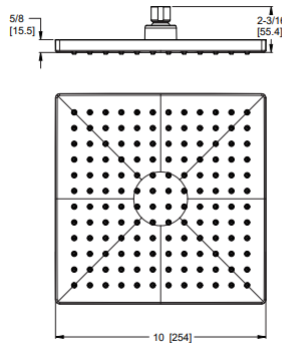

Technical Info

1. **Features:**
2. Raincan Showerhead
   - Easy To Clean Spray Nozzles
   - Brass Ball Joint
   - Shower Arm and Flange Sold Separately
   - Order 941-Ø55Ø for 1.5 gpm Showerhead Insert
   - Showerhead 1.8 gpm @ 80 psi

Modern Square 10" Raincan Showerhead 	★ USH-Ø4SHWC	Polished Chrome	1	$267
	★ USH-Ø4SHWK	Brushed Nickel	1	$279
	★ USH-Ø4SHWB	Matte Black	1	$302