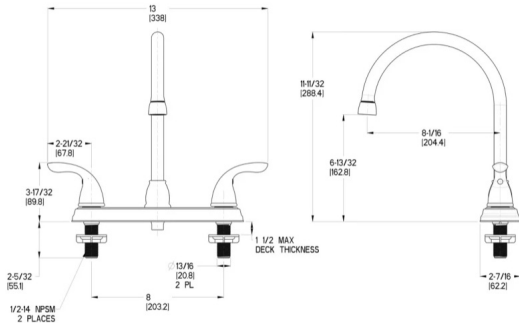

1. **Holes:** · 3-Hole 8" Installation
2. **Features:** · Stainless Steel Ball Valve
   · Metal Lever Handles
   · Swivel Spout
   · 1.8 gpm @ 60 psi