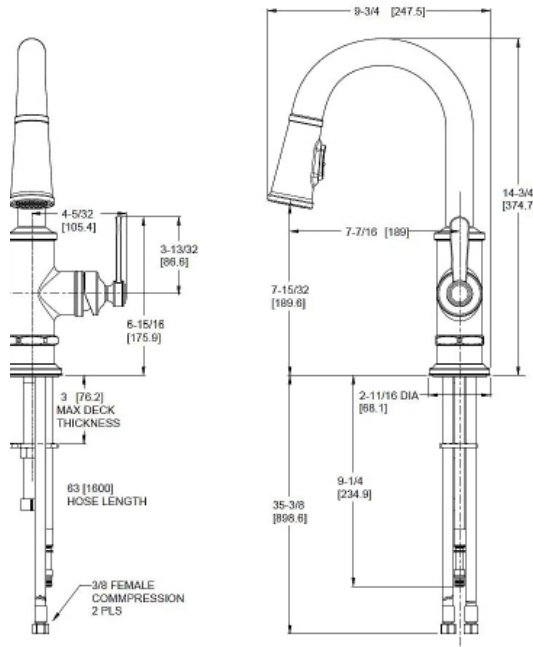

### Technical Info

**Holes:** · 1-Hole 8" Installation

- Features:**
- MagnePfit™ Sprayhead Docking
  - AutoAlign™ Sprayhead Docking
  - Low Arc Pull-Down Swivel Spout
  - Metal Lever Handle
  - Two-Function Sprayhead: Stream and Spray
  - 360° Rotating Spout
  - Forward Only Handle Operation
  - Pfast Connect™
  - TiteSeal™ Technology
  - Pforever Seal™ Ceramic Disc Valve
  - 1.8 gpm @ 60 psi