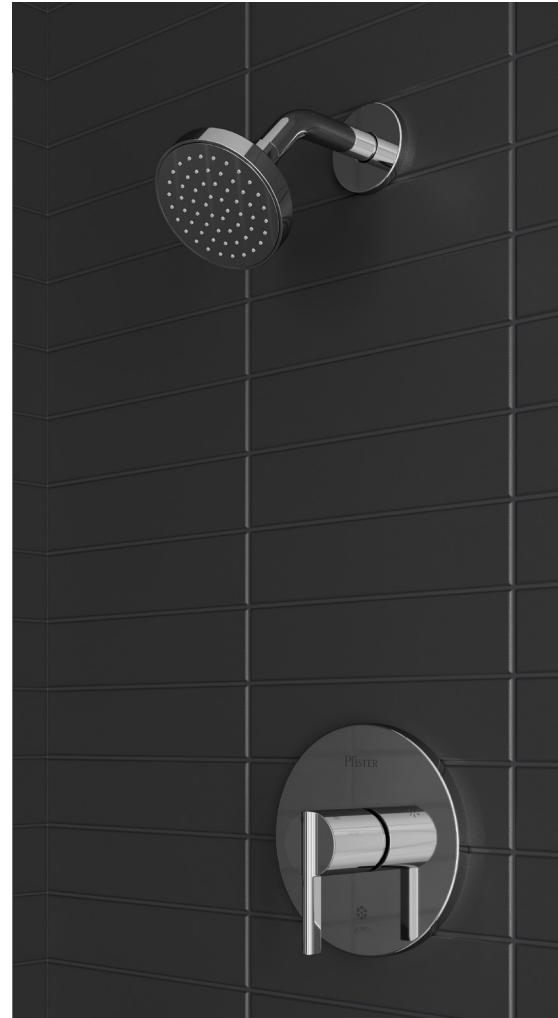

# Brislin

---

This is mod that makes your interior design sing. Right angles and soft circles immediately bring to mind the fixtures of Bauhaus. With all the best aspects of function integrated into form, playful sophistication comes together in unified simplicity. For stark purists, it's your perfect centerpiece. For the avant garde or adventurous, Brislin is your building block for clean, layered looks.