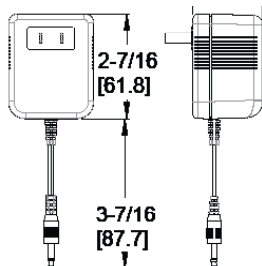

1. **Optional:**
2. For 3-hole applications
   - 6V AC Adapter
   - Mixing Valve
   - 0.35, 1.0, 1.5 GPM Aerators
   - 0.5 GPM Vandal Proof Aerator