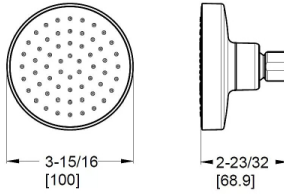

Technical Info

1. **Features:**
2. Single Function
   - JX = Job Pack Quantity Ships in Master Carton of 12
   - Order 941-Ø55 for 1.5 gpm Showerhead Insert
   - Showerhead 1.8 gpm @ 80 psi