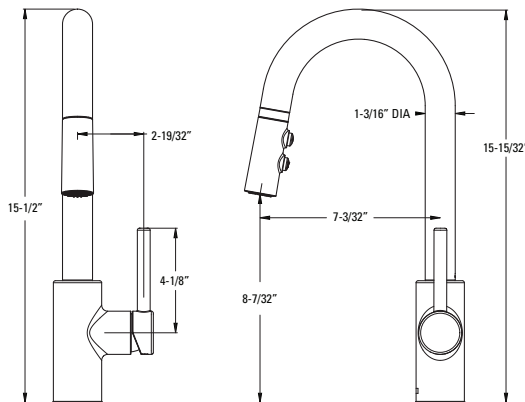

Core Offering

CEC Compliant

Cal Green Compliant

NSF Lead-Free Certified

ADA Compliant

AccuDock™