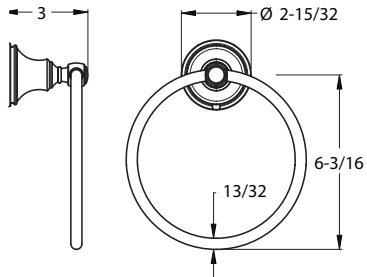

Towel Ring

Model	Finish	Case Qty	List Price
BRB-TBØC	Polished Chrome	3	$111
BRB-TBØK	Brushed Nickel	3	$128
BRB-TBØD	Polished Nickel	3	$127
BRB-TBØBG	Brushed Gold	3	$154
BRB-TBØSDB	Spot Defense Matte Black	3	$146

Technical Info

Holes: · 1-Hole Installation

1. **Features:**
2. Premium Metal Construction
   - Superior Mounting Posts
   - Concealed Screw Installation
   - Mounting Hardware Included

Paper Holder

BPH-TBØC	Polished Chrome	3	$111
BPH-TBØK	Brushed Nickel	3	$155
BPH-TBØD	Polished Nickel	3	$154
BPH-TBØBG	Brushed Gold	3	$170
BPH-TBØSDB	Spot Defense Matte Black	3	$160

Holes: · 2-Hole Installation

1. **Features:**
2. Premium Metal Construction
   - Pivot Swing Paper Mount
   - Concealed Screw Installation
   - Mounting Hardware Included