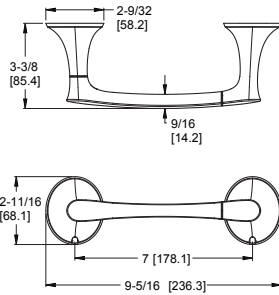

Model	Finish	Case Qty	List Price
Paper Holder	BPH-RHØC	Polished Chrome	3	$123
	BPH-RHØK	Brushed Nickel	3	$145
	BPH-RHØB	Matte Black	3	$161
	BPH-RHØBG	Brushed Gold	3	$177