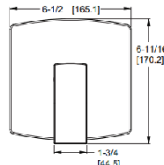

Laundry Faucet

	Model	Finish	Case Qty	List Price
Bar/Ent. Faucet	★ G171-4ØØØ	Polished Chrome	3	$66

Technical Info

Holes: · 2-Hole 4" Installation

1. **Features:**
2. Washerless Cartridges
   - Metal Handles
   - 1.8 gpm @ 60 psi

Pfirst Modern™ Pressure Balance Tub & Shower Trim

★ R89-Ø7ØØ	Polished Chrome	3	$106
R89-Ø7ØK	Brushed Nickel	3	$157
★ R89-Ø7ØB	Matte Black	3	$194

Holes: · 3-Hole Installation

1. **Features:**
2. Quick Trim™ Wall Flange
   - Metal Lever Handle
   - Hot/Cold Indicator
   - 5" IP & Quick Connect Metal Diverted Tub Spout
   - Must Order Showerhead Separately
   - Optional 6.5" IP & Quick Connect Metal Tub Spout Order 92Ø-185*

Must Order Pressure Balance Rough in Valve Separately. See Valve Section.

Pfirst Modern™ Pressure Balance Tub & Shower Trim

★ R89-8PFMC	Polished Chrome	3	$120
R89-8PFMK	Brushed Nickel	3	$172
★ R89-8PFMB	Matte Black	3	$251
R89-8PFMBG	Brushed Gold	3	$263

Holes: · 3-Hole Installation

1. **Features:**
2. Showerhead Not Included
   - Trim Only, Valve Not Included
   - Requires OX8/JX8 Valve (Sold Separately)
   - Valve Trim Only (1PFM Only)
   - Shower Only (7PFM Only)
   - Tub & Shower (8PFM Only)
   - Quick Connect/SlipPfit Tub Spout (8PFM Only)