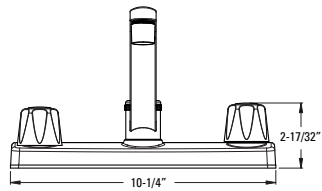

Technical Info

1. **Holes:** · 3-Hole 8" Installation
2. **Features:** · Washerless Cartridges
   · Swivel Spout
   · 1.8 gpm @ 60 psi