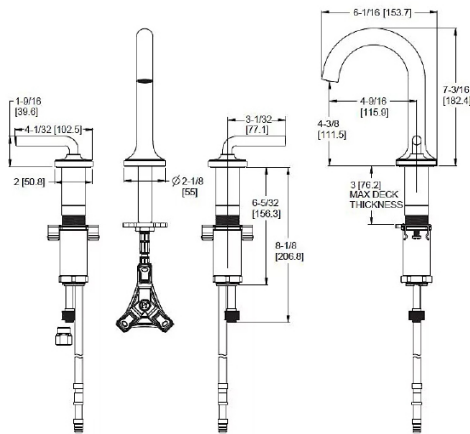

8" Widespread Lavatory

LG49-TNT3C	Polished Chrome	3	$575
LG49-TNT3K	Brushed Nickel	3	$719
LG49-TNT3B	Matte Black	3	$766
LG49-TNT3BG	Brushed Gold	3	$821