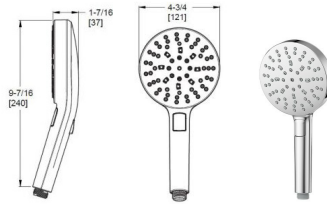

Handshower Wand	Model	Finish	Case Qty	List Price
	HSC-Ø1SHWC	Polished Chrome	1	$132
	HSC-Ø1SHWK	Polished Nickel	1	$164
	HSC-Ø1SHWD	Brushed Nickel	1	$164
	HSC-Ø1SHWBG	Brushed Gold	1	$177

Handshower	Model	Finish	Case Qty	List Price
	HSC-Ø3SHWC	Polished Chrome	1	$148
	HSC-Ø3SHWK	Brushed Nickel	1	$185
	HSC-Ø3SHWD	Polished Nickel	1	$185
	HSC-Ø3SHWBG	Brushed Gold	1	$199