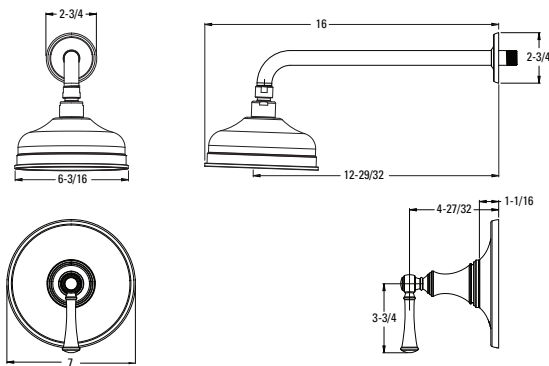

Model	Finish	Case Qty	List Price	Technical Info

Pressure Balance Shower Trim

LG89-7TB0SLC	Polished Chrome	3	$428
LG89-7TB0SLK	Brushed Nickel	3	$532
LG89-7TB0SLD	Polished Nickel	3	$532
LG89-7TB0SLSDB	Spot Defense Matte Black	3	$638
LG89-7TB0SLBG	Brushed Gold	3	$628

1. **Features:**
2. SecurePfit
   - Metal lever handle
   - Hot/cold indicator
   - Brass showerhead
   - Easy-clean spray nozzles
   - Showerhead 1.8 gpm @ 80 psi