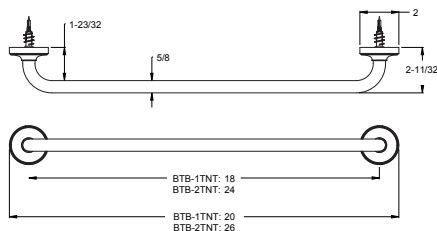

18" Towel Bar

Model	Finish	Case Qty	List Price
BTB-1TNTC	Polished Chrome	6	$171
BTB-1TNTK	Brushed Nickel	6	$185
BTB-1TNTB	Matte Black	6	$202
BTB-1TNTBG	Brushed Gold	6	$216