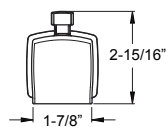

Deckard™ Tub Spout

★	92Ø-276A	Polished Chrome	1	$100
★	92Ø-276J	Brushed Nickel	1	$122
★	92Ø-276B	Matte Black	1	$129