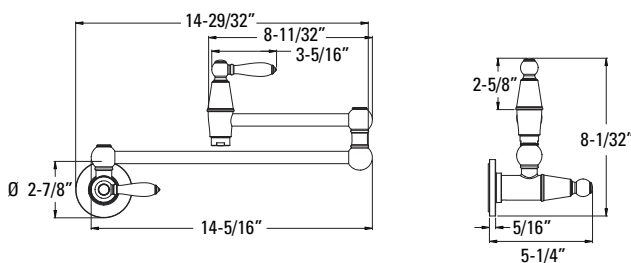

Port Haven™ Wall Mount Pot Filler

GT533-TDS	Stainless Steel	3	$875
GT533-TDD	Polished Nickel	3	$875
GT533-TDY	Tuscan Bronze	3	$928
GT533-TDBG	Brushed Gold	3	$1,082

1. **Holes:** · 1-Hole Installation
2. **Features:** · Ceramic Disc Valves
   · Metal Lever Handles
   · Dual Handle Shut Off
   · 3.0 gpm @ 60 psi