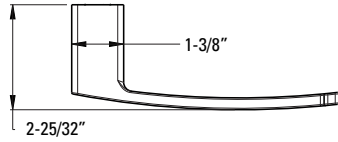

Paper Holder

Model	Finish	Case Qty	List Price
BPH-DFIC	Polished Chrome	3	$114
BPH-DFIK	Brushed Nickel	3	$157
BPH-DFIB	Matte Black	3	$164

Technical Info

Holes: · 1-Hole

1. **Features:**
2. Premium Metal Construction
   - Superior Mounting Posts
   - Concealed Screw Installation
   - Mounting Hardware Included