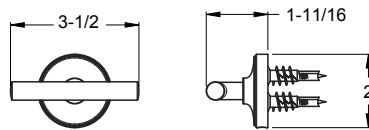

Robe Hook

BRH-TNTC	Polished Chrome	12	$86
BRH-TNTK	Brushed Nickel	12	$101
BRH-TNTB	Matte Black	12	$120
BRH-TNTBG	Brushed Gold	12	$133

Holes: · 1-Hole Installation

1. **Features:**
2. Premium Metal Construction
   - Superior Mounting Posts
   - Concealed Screw Installation
   - Mounting Hardware Included