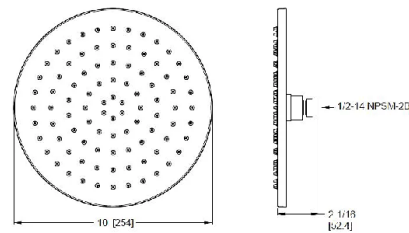

1. **Features:**
2. Raincan Showerhead
   - Easy To Clean Spray Nozzles
   - Brass Ball Joint
   - Shower Arm and Flange Sold Separately
   - Order 941-Ø55Ø for 1.5 gpm Showerhead Insert

	Model	Finish	Case Qty	List Price
10" Modern Round Showerhead 	★ USH-Ø3SHWC	Polished Chrome	1	$260
	★ USH-Ø3SHWK	Brushed Nickel	1	$291
	★ USH-Ø3SHWB	Matte Black	1	$322
	★ USH-Ø3SHWBG	Brushed Gold	1	$354