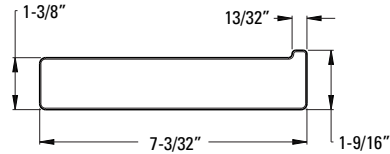

Paper Holder

Model	Finish	Case Qty	List Price
BPH-DFIC	Polished Chrome	3	$114
BPH-DFIK	Brushed Nickel	3	$157
BPH-DFIB	Matte Black	3	$164

Technical Info

Holes: · 1-Hole

1. **Features:**
2. Premium Metal Construction
   - Superior Mounting Posts
   - Concealed Screw Installation
   - Mounting Hardware Included