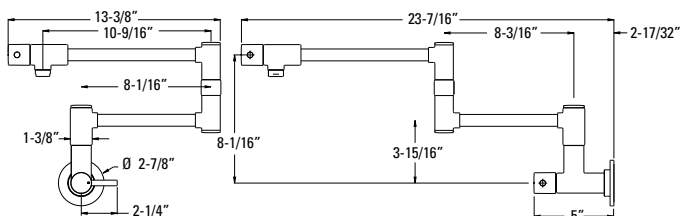

Pot Filler

Lita™ Wall Mount Pot Filler

Model	Finish	Case Qty	List Price
GT533-PFC	Polished Chrome	3	$899
GT533-PFS	Stainless Steel	3	$1,002
GT533-PFD	Polished Nickel	3	$820
GT533-PFY	Tuscan Bronze	3	$978
GT533-PFB	Matte Black	3	$959
GT533-PFBG	Brushed Gold	3	$1,020

Technical Info

1. **Holes:** · 1-Hole Installation
2. **Features:** · Ceramic Disc Valves
   · Metal Lever Handles
   · Dual Handle Shut Off
   · 3.0 gpm @ 60 psi