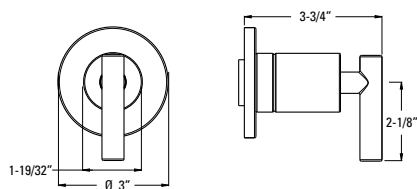

Contempra® Diverter Trim

★	Ø16-NC1C	Polished Chrome	3	$103
★	Ø16-NC1K	Brushed Nickel	3	$136
★	Ø16-NC1B	Matte Black	3	$135
★	Ø16-NC1BG	Brushed Gold	3	$163

1. **Features:**
2. SecurePfit™
   - Metal Lever Handle and Matching Flange