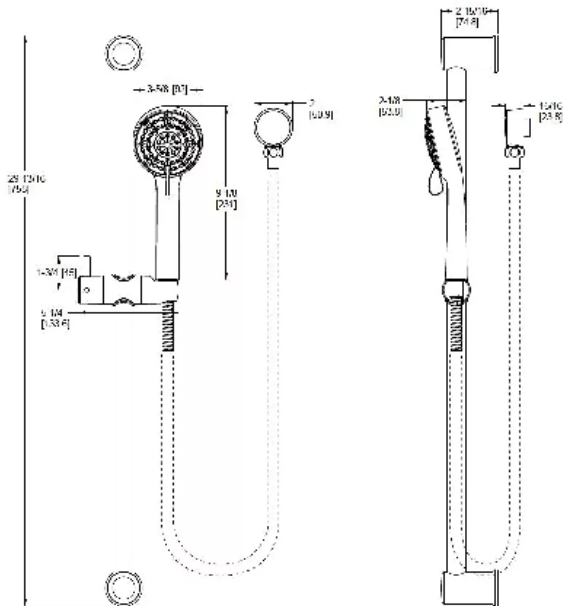

Technical Info

1. **Features:**
2. Complete Slide Bar Package with Hand Shower, Hose, Drop Elbow, and Slide Bar
   - Metal Slide Bar
   - Easy To Clean Spray Nozzles
   - 60" Metal Hose with Matching Finish
   - Functions: Penetrating Massage, Rain Spray and Invigorating Spray
   - Multifunction handheld shower gives you three unique spray functions and a pause (Non Positive Shutoff) feature
   - Pause function temporarily reduces water flow to less than 0.5 gpm
   - Not to be Used as a Grab Bar
   - Hand Shower 1.8 gpm @ 80 psi