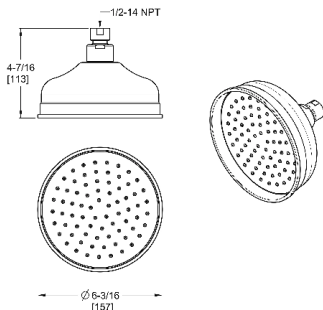

1. **Features:**
2. Showerarm Flange Only
   - Compatible with Standard 1/2" Shower Arms

1-Function Raincan Showerhead	LG15-TBØC	Polished Chrome	1	$123
	LG15-TBØK	Brushed Nickel	1	$167
	LG15-TBØD	Polished Nickel	1	$167
	LG15-TBØBG	Brushed Gold	1	$183
	LG15-TBØSDB	Spot Defense Matte Black	1	$158