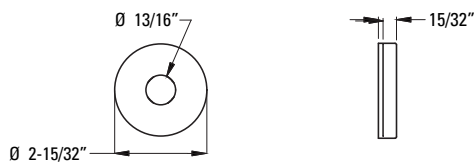

1. **Features:**
2. Raincan Showerhead
   - Easy To Clean Spray Nozzles
   - Brass Ball Joint
   - Shower Arm and Flange Sold Separately
   - Order 941-Ø55Ø for 1.5 gpm Showerhead Insert

	Model	Finish	Case Qty	List Price
Shower Arm Flange 	★ USC-20SHWC	Polished Chrome	1	$12
	★ USC-20SHWK	Brushed Nickel	1	$16
	★ USC-20SHWB	Matte Black	1	$16
	★ USC-20SHWBG	Brushed Gold	1	$23