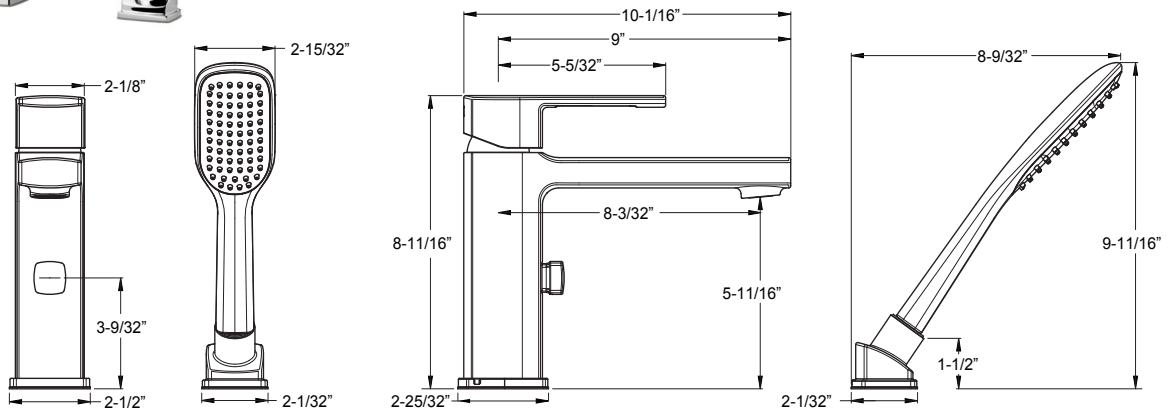

### Technical Info

**Holes:** · 1-Hole

- Features:**
- Ceramic Disc Valve
  - Metal Lever Handle
  - Fixed Spout
  - 1/2" NPSM Inlet Lines

**Valve Included. No Additional Valving Needed.**

	Model	Finish	Case Qty	List Price
2-Hole Roman Tub	★ RT6-2DAC	Polished Chrome	3	\$521
	★ RT6-2DAK	Brushed Nickel	3	\$578
	★ RT6-2DAB	Matte Black	3	\$636