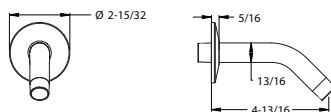

Pfirst Modern™ Pressure Balance Tub & Shower Trim

★ R89-Ø7ØØ	Polished Chrome	3	$106
R89-Ø7ØK	Brushed Nickel	3	$157
★ R89-Ø7ØB	Matte Black	3	$194

Holes: · 3-Hole Installation

1. **Features:**
2. Quick Trim™ Wall Flange
   - Metal Lever Handle
   - Hot/Cold Indicator
   - 5" IP & Quick Connect Metal Diverted Tub Spout
   - Must Order Showerhead Separately
   - Optional 6.5" IP & Quick Connect Metal Tub Spout Order 92Ø-185*

Must Order Pressure Balance Rough in Valve Separately. See Valve Section.

Pfirst Modern™ Pressure Balance Tub & Shower Trim

★ R89-8PFMC	Polished Chrome	3	$120
R89-8PFMK	Brushed Nickel	3	$172
★ R89-8PFMB	Matte Black	3	$251
R89-8PFMBG	Brushed Gold	3	$263

Holes: · 3-Hole Installation

1. **Features:**
2. Showerhead Not Included
   - Trim Only, Valve Not Included
   - Requires OX8/JX8 Valve (Sold Separately)
   - Valve Trim Only (1PFM Only)
   - Shower Only (7PFM Only)
   - Tub & Shower (8PFM Only)
   - Quick Connect/SlipPfit Tub Spout (8PFM Only)