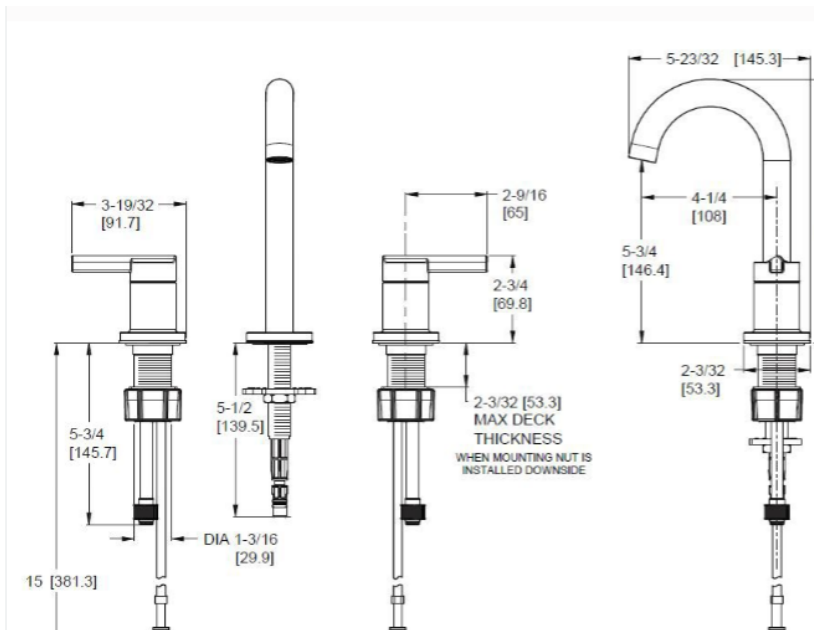

Technical Info

1. **Features:**
- 1.2 GPM Flow Rate
  - Fixed Hubs
  - TiteSeal™ Technology
  - Supply Lines Not Included
  - Pfast Connect™
  - Push & Seal™ Pop-Up Drain
  - Pforever Seal™ Ceramic Disc Valves
  - Limited Lifetime Warranty