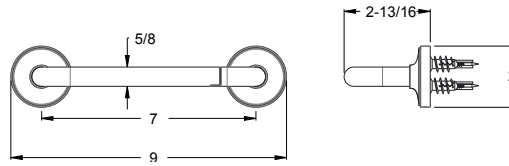

Paper Holder

Model	Finish	Case Qty	List Price
BPH-TNTC	Polished Chrome	8	$127
BPH-TNTK	Brushed Nickel	8	$152
BPH-TNTB	Matte Black	8	$165
BPH-TNTBG	Brushed Gold	8	$181

Technical Info

Holes: · 2-Hole Installation

1. **Features:**
2. Premium Metal Construction
   - Pivot Swing Paper Mount
   - Concealed Screw Installation
   - Mounting Hardware Included