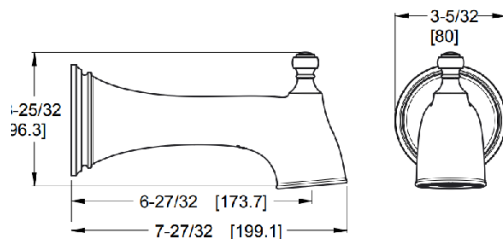

Transitional Round Slidebar

Model	Finish	Case Qty	List Price
HSK-42SHWC	Polished Chrome	3	$349
HSK-42SHWD	Polished Nickel	3	$499
HSK-42SHWK	Brushed Nickel	3	$499
HSK-42SHWBG	Brushed Gold	3	$586
HSK-42SHWB	Matte Black	3	$495

Technical Info

Features: Handheld Shower Sold Separately
· 60" Metal Hose
· Adjustable Height
· Easy To Clean Nozzles
· Cross Handles Available, HHL-G16-TBX,
Order Separately

Handshower wand	Model	Finish	Case Qty	List Price
	HSC-Ø1SHWC	Polished Chrome	1	$132
	HSC-Ø1SHWK	Polished Nickel	1	$164
	HSC-Ø1SHWD	Brushed Nickel	1	$164
	HSC-Ø1SHWBG	Brushed Gold	1	$177
	HSC-Ø1SHWB	Matte Black	1	$188

Handshower	Model	Finish	Case Qty	List Price
	HSC-Ø3SHWC	Polished Chrome	1	$148
	HSC-Ø3SHWK	Polished Nickel	1	$185
	HSC-Ø3SHWD	Brushed Nickel	1	$185
	HSC-Ø3SHWBG	Brushed Gold	1	$199
	HSC-Ø3SHWSDB	Spot Defense Matte Black	1	$212

Traditional Tub Spout

TBS-Ø3SHWC	Polished Chrome	1	$116
TBS-Ø3SHWK	Brushed Nickel	1	$134
TBS-Ø3SHWD	Polished Nickel	1	$134
TBS-Ø3SHWBG	Brushed Gold	1	$232
TBS-Ø3SHWB	Matte Black	1	$213

Features: · All Metal Construction
· Quick Connect
· Diverting Tub Spout
· PVD Finish (K Finish Only)