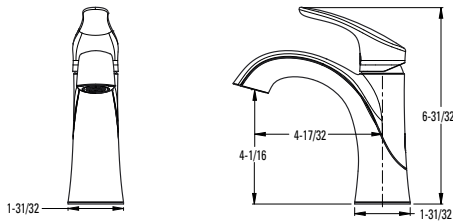

Model	Finish	Case Qty	List Price
Single Control Lavatory	★ LG42-WRØC	Polished Chrome	3	$204
	LG42-WRØK	Brushed Nickel	3	$239
	★ LG42-WRØB	Matte Black	3	$283