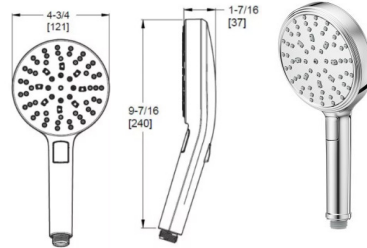

Handshower	Model	Finish	Case Qty	List Price
	HSC-Ø3SHWC	Polished Chrome	1	$148
	HSC-Ø3SHWK	Brushed Nickel	1	$185
	HSC-Ø3SHWSDB	Spot Defense Matte Black	1	$212
	HSC-Ø3SHWBG	Brushed Gold	1	$199