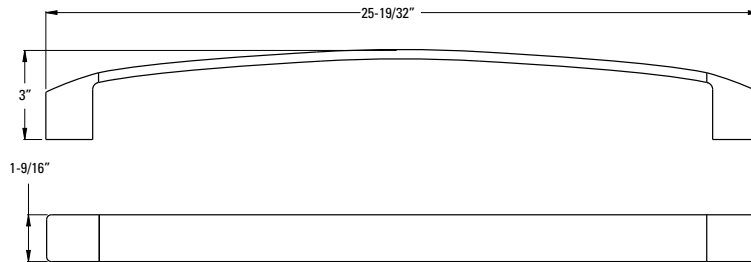

24" Towel Bar

BTB-DF2C	Polished Chrome	3	$181
BTB-DF2K	Brushed Nickel	3	$252
BTB-DF2B	Matte Black	3	$259

1. **Holes:** · 2-Hole
2. **Features:** · Premium Metal Construction
   · Superior Mounting Posts
   · Concealed Screw Installation
   · Mounting Hardware Included