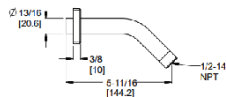

Laundry Faucet

	Model	Finish	Case Qty	List Price
Bar/Ent. Faucet	★ G171-4ØØØ	Polished Chrome	3	$66

Technical Info

Holes: · 2-Hole 4" Installation

1. **Features:**
2. Washerless Cartridges
   - Metal Handles
   - 1.8 gpm @ 60 psi

Pfirst Modern™ Pressure Balance Tub & Shower Trim

★ R89-Ø7ØØ	Polished Chrome	3	$106
R89-Ø7ØK	Brushed Nickel	3	$157
★ R89-Ø7ØB	Matte Black	3	$194

Holes: · 3-Hole Installation

1. **Features:**
2. Quick Trim™ Wall Flange
   - Metal Lever Handle
   - Hot/Cold Indicator
   - 5" IP & Quick Connect Metal Diverted Tub Spout
   - Must Order Showerhead Separately
   - Optional 6.5" IP & Quick Connect Metal Tub Spout Order 92Ø-185*

Must Order Pressure Balance Rough in Valve Separately. See Valve Section.

Pfirst Modern™ Pressure Balance Tub & Shower Trim

★ R89-8PFMC	Polished Chrome	3	$120
R89-8PFMK	Brushed Nickel	3	$172
★ R89-8PFMB	Matte Black	3	$251
R89-8PFMBG	Brushed Gold	3	$263

Holes: · 3-Hole Installation

1. **Features:**
2. Showerhead Not Included
   - Trim Only, Valve Not Included
   - Requires OX8/JX8 Valve (Sold Separately)
   - Valve Trim Only (1PFM Only)
   - Shower Only (7PFM Only)
   - Tub & Shower (8PFM Only)
   - Quick Connect/SlipPfit Tub Spout (8PFM Only)