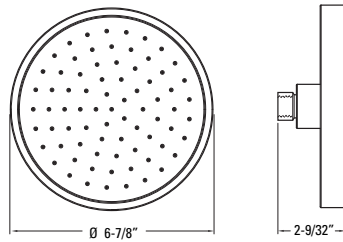

Model	Finish	Case Qty	List Price
Contempra Shower System 	★ LG16-7NCØC	Polished Chrome	1	$857
	★ LG16-7NCØK	Brushed Nickel	1	$1,091
	★ LG16-7NCØB	Matte Black	1	$1,288
	★ LG16-7NCØBG	Brushed Gold	1	$1,409

Requires 015-3WDNSS or 015-6WDSS Valve, Sold Separately

Technical Info

1. **Features:**
2. All Metal
   - Matches Contempra Style & Finishes
3. **Includes:**
4. 13" Straight Arm
   - 10" Raincan Showerhead
   - Stacked Diverter Trim
   - Handheld Slidebar
   - The Slidebar / Handshower Combo meets ADA requirements
   - Multifunction handheld shower gives you three unique spray functions and a pause (Non-Positive Shutoff) feature

	Model	Finish	Case Qty	List Price
Raincan Showerhead 	★ 973-312A	Polished Chrome	1	$99
	★ 973-312J	Brushed Nickel	1	$114
	★ 973-312B	Matte Black	1	$113
	★ 973-312BG	Brushed Gold	1	$201