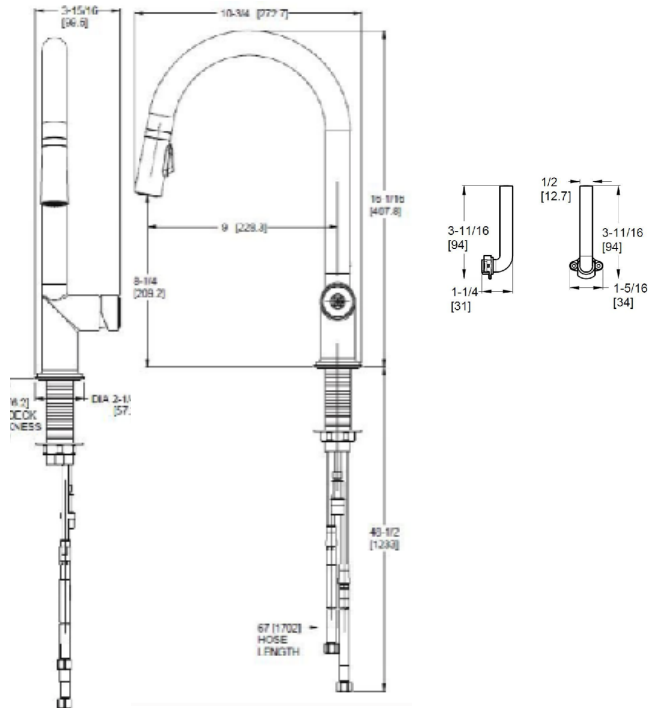

### Technical Info

**Holes:** · 1-Hole Installation

- Features:**
- 1.8 GPM Flow Rate
  - Forward Handle Operation
  - 360° Rotating Spout
  - Nylon Flex Supply Lines
  - 3/8" Connections
  - Spot Defense™ Finish Resists Spots and Fingerprints (GS & SDB Only)
  - Ultra Seal™ Ceramic Disc Valve
  - Handle ordered separately