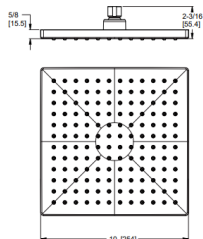

1. **Features:**
2. Three-Function Showerhead
   - 3 Functions:
     - Penetrating Massage
     - Rain Spray
     - Invigorating Spray
   - Easy To Clean Spray Nozzles
   - Order 941-Ø55 for 1.5 gpm Showerhead Insert
   - Showerhead 1.8 gpm @ 80 psi

	Model	Finish	Case Qty	List Price
Modern Square 10" Raincan Showerhead	★ USH-Ø4SHWC	Polished Chrome	1	$267
	★ USH-Ø4SHWK	Brushed Nickel	1	$279
	★ USH-Ø4SHWB	Matte Black	1	$302