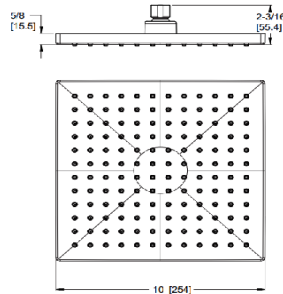

Modern Square™ 10 in. Raincan Showerhead 	★ USH-Ø4SHWC	Polished Chrome	3	$267	Features: · All Metal Construction · Easy To Clean Spray Nozzles · Shower Arm and Flange Sold Separately
	★ USH-Ø4SHWK	Brushed Nickel	3	$279	
	★ USH-Ø4SHWB	Matte Black	3	$302	
	USH-Ø4SHWBG	Brushed Gold	3	$340