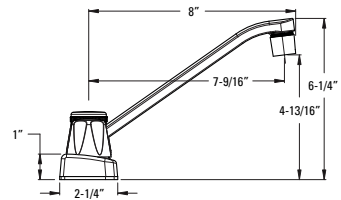

Technical Info

1. **Holes:** · 3-Hole 8" Installation
2. **Features:** · Washerless Cartridges
   · Swivel Spout
   · 1.8 gpm @ 60 psi