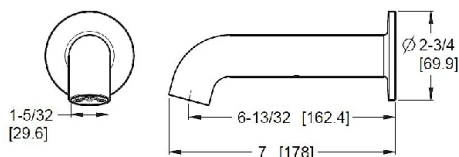

1. **Features:**
2. All Metal
   - Quick Connect Metal Diverting Tub Spout

Non-Diverter Tub Spout	★ TBS-51SHWC	Polished Chrome	1	$92
	★ TBS-51SHWK	Brushed Nickel	1	$129
	★ TBS-51SHWB	Matte Black	1	$145
	★ TBS-51SHWBG	Brushed Gold	1	$152