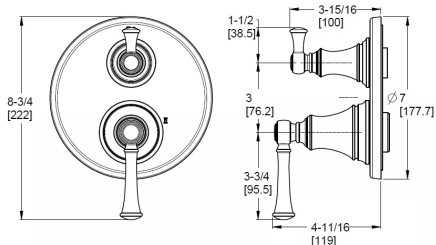

Tisbury® Stacked Pressure Balance Valve Only Trim

R89-STBOC	Polished Chrome	6	$289
R89-STBOK	Brushed Nickel	6	$359
R89-STBOD	Polished Nickel	6	$359
R89-STBOBG	Brushed Gold	6	$409
R89-STBOSDB	Spot Defense Matte Black	6	$392

1. **Features:**
2. SecurePfit™
   - Metal Lever Handle
   - Hot/Cold Indicator

Must order Ø15-3WDNS (Non-Shared, Cal Green Compliant) or Ø15-6WDS (Shared) Stacked Rough-In Valve Separately. See Valve Section.