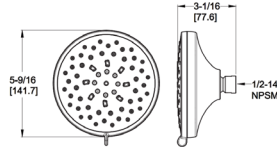

HydroFuse Showerheads

	Model	Finish	Case Qty	List Price
HydroFuse™ 6 Function Showerhead	015-HF01CC	Polished Chrome	3	$68