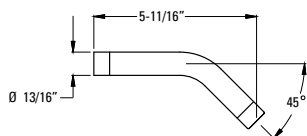

## Curved Shower Arm

★	973-Ø3ØA	Polished Chrome	1	\$19
★	973-Ø3ØJ	Brushed Nickel	1	\$44
★	973-Ø3ØB	Matte Black	1	\$25

- Features:**
- Brass Shower Arm
  - 1/2" NPT Male Connections