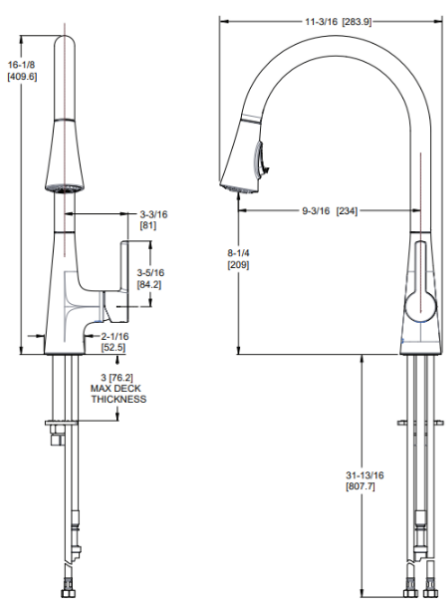

1. **Holes:** · 1-Hole Installation
2. **Features:** · 1.5 GPM Flow Rate
   · 14" Extended Hose Length
   · 3600 Rotating High Arc Spout
   · 2 Function Pull-Down Sprayer (Spray and Stream)
   · AutoDock™ Spray Head Docking
   · 60" Braided Nylon Hose
   · 12" Pull-Down Hose Length
   · Forward Handle Operation
   · Optional Deckplate Included
   · 3/2" Integrated Nylon Braided Supply Lines with 3/8" Connections
   · TiteSeal™ Technology
   · Spot Defense™ Finish Resists Spots and Fingerprints (SDB Only)
   · Pforever Seal™ Ceramic Disc Valve
   · Limited Lifetime Warranty

Deckplate Model	Finish	List Price
961-296A	Polished Chrome	$25
961-296S	Stainless Steel	$28
961-296SDB	Spot Defense Matte Black	$34