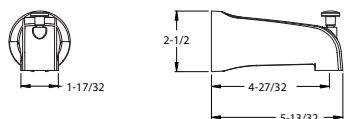

Pfirst Modern™ Pressure Balance Tub & Shower Trim

★ R89-Ø7ØØ	Polished Chrome	3	$106
R89-Ø7ØK	Brushed Nickel	3	$157
★ R89-Ø7ØB	Matte Black	3	$194

Holes: · 3-Hole Installation

1. **Features:**
2. Quick Trim™ Wall Flange
   - Metal Lever Handle
   - Hot/Cold Indicator
   - 5" IP & Quick Connect Metal Diverted Tub Spout
   - Must Order Showerhead Separately
   - Optional 6.5" IP & Quick Connect Metal Tub Spout Order 92Ø-185*

Must Order Pressure Balance Rough in Valve Separately. See Valve Section.

Pfirst Modern™ Pressure Balance Tub & Shower Trim

★ R89-8PFMC	Polished Chrome	3	$120
R89-8PFMK	Brushed Nickel	3	$172
★ R89-8PFMB	Matte Black	3	$251
R89-8PFMBG	Brushed Gold	3	$263

Holes: · 3-Hole Installation

1. **Features:**
2. Showerhead Not Included
   - Trim Only, Valve Not Included
   - Requires OX8/JX8 Valve (Sold Separately)
   - Valve Trim Only (1PFM Only)
   - Shower Only (7PFM Only)
   - Tub & Shower (8PFM Only)
   - Quick Connect/SlipPfit Tub Spout (8PFM Only)