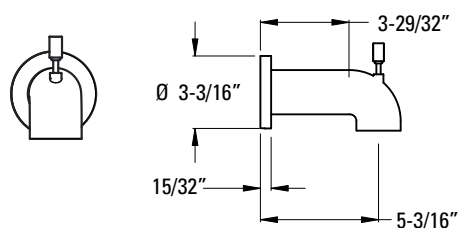

Contempra® Tub Spout

★ 92Ø-227A	Polished Chrome	1	$107
★ 92Ø-227J	Brushed Nickel	1	$147
★ 92Ø-227B	Matte Black	1	$118
★ 92Ø-227BG	Brushed Gold	1	$139