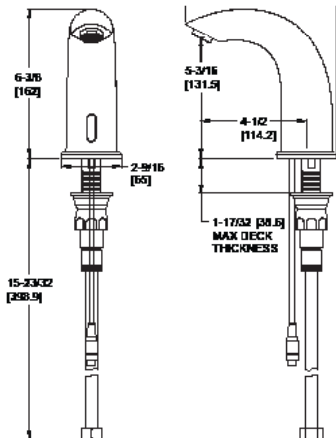

Touchless Lavatory

	Model	Finish	Case Qty	List Price
Inertia Touchless Faucet	★ LF-Ø42-EINC	Touchless Commercial Bath Faucet (Chrome)	3	$650