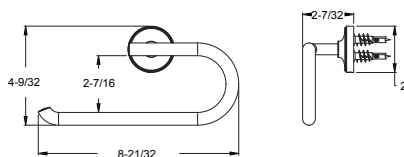

Holes: · 1-Hole Installation

Features: · Premium Metal Construction
· Superior Mounting Posts
· Concealed Screw Installation
· Mounting Hardware Included