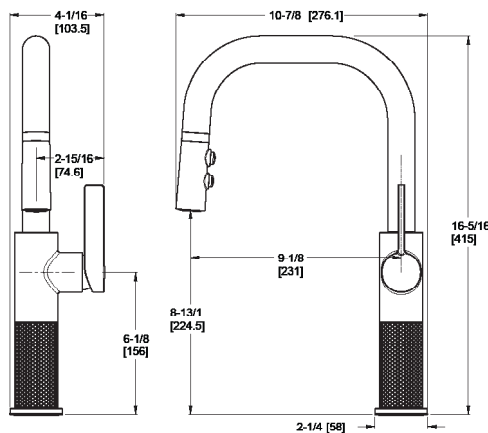

1. **Holes:** · 1-Hole Installation
2. **Features:** · 1.8 GPM Flow Rate
   · 13.5" Pull-Down Hose Length
   · Nylon Braided Hose
   · 2 Function PullDown Sprayer (Spray and Stream)
   · MagnePfit™ Sprayhead Docking
   · Auto-Align™ Sprayhead Docking
   · 36 in Nylon Flex-Line Supply Lines
   · Forward Handle Operation
   · 360 Degree Rotating Spout
   · High Arc Spout
   · Pfast Connect
   · TiteSeal™ Technology
   · Optional 3-Hole Installation Deck Plate Available, Order 961-258* Separately
   · Pforever Seal Ceramic Disc Valve

Deckplate Model	Finish	List Price
961-258A	Polished Chrome	$40
961-258S	Stainless Steel	$45
961-258D	Polished Nickel	$52
961-258B	Matte Black	$58
961-258BG	Brushed Gold	$64