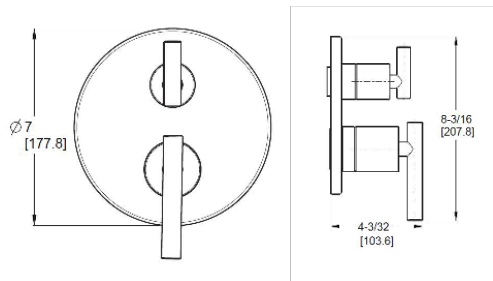

Stacked Diverter Only Trim

1. **Features:**
2. SecurePfit™
   - Metal Lever Handle
   - Hot/Cold Indicator

Must order Ø15-3WDNSS (Non-Shared, Cal Green Compliant) or Ø15-6WDSS (Shared) Stacked Rough-In Valve Separately. See Valve Section.