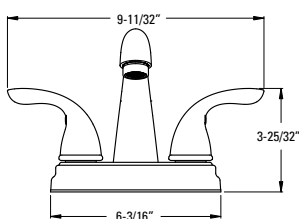

4" Centerset Lavatory Faucets

	Model	Finish	Case Qty	List Price
4" Centerset Lavatory	★ LG148-7ØØØ	Polished Chrome	3	$157

Technical Info

1. **Holes:** · 3-Hole 4" Installation
2. **Features:** · Ceramic Disc Valves
   · Metal Lever Handles
   · High Arc Fixed Spout
   · Push & Seal Drain Included
   · 1.2 gpm @ 60 psi