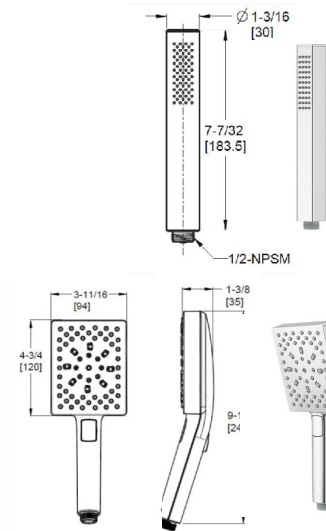

Model	Finish	Case Qty	List Price
Modern Square 2-Piece Handshower Holder Kit	★ HSK-Ø2SHWC	Polished Chrome	3	$166
	★ HSK-Ø2SHWK	Brushed Nickel	3	$259
	★ HSK-Ø2SHWB	Matte Black	3	$265

Technical Info

1. **Features:**
- 1.8 GPM Flow Rate
  - 60" Metal Hose
  - All Metal Construction
  - Easy to Clean Nozzles
  - Mounting Hardware Included
  - Valve Not Included
  - Pforever Warranty®

★ Handshower Wand	HSC-Ø2SHWC	Polished Chrome	1	$147
	HSC-Ø2SHWK	Brushed Nickel	1	$183
	HSC-Ø2SHWB	Matte Black	1	$196

★ Handshower	HSC-Ø4SHWC	Polished Chrome	1	$176
	HSC-Ø4SHWK	Brushed Nickel	1	$220
	HSC-Ø4SHWSDB	Spot Defense Matte Black	1	$235