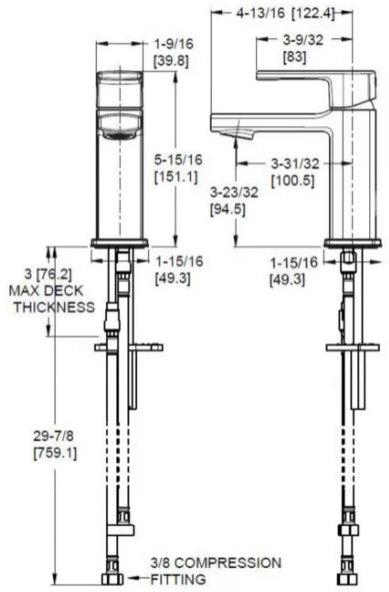

Model	Finish	Case Qty	List Price	Technical Info	
Single Control Lavatory 	★ LG42-DAP2C	Polished Chrome	3	$231	Holes: · 1-Hole Installation Features: · Ceramic Disc Valve · Metal Lever Handle · High Temp Limit Stop · Single Post Mounting Ring · Optional 3-Hole Installation Deck Plate Available, Order 961-230* Separately · Push & Seal Drain Included · 1.2 gpm @ 60 psi · Supply lines included on Polished Chrome & Matte Black finish	
	★ LG42-DAPK	Brushed Nickel	3	$278		
	★ LG42-DAP2B	Matte Black	3	$323		
	★ 961-230A	Polished Chrome	1	$11		Deckplates
	★ 961-230J	Brushed Nickel	1	$16		
	★ 961-230B	Matte Black	1	$21		

8" Widespread Lavatory 	★ LG49-DAPC	Polished Chrome	3	$392
	★ LG49-DAPK	Brushed Nickel	3	$439
	★ LG49-DAPB	Matte Black	3	$486

1. **Holes:** · 3-Hole 8" Installation
2. **Features:** · Ceramic Disc Valves
   · Metal Lever Handles
   · Fixed Spout
   · Push & Seal Drain Included
   · Order 971-0860 to Increase Max. Install Depth to 3"
   · 1.2 gpm @ 60 psi