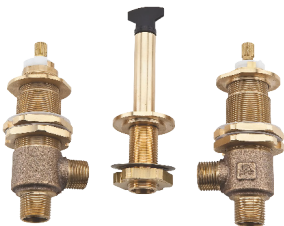

Technical Info

Holes: · 3-Hole 10" Installation

Dims: · 1 3/8" Max Deck Thickness

1. **Features:**
2. Rough-In Valve Body & Cartridge
   - Ceramic Disc Valve
   - 10" Fixed Valve Body
   - Thin and Thick Deck Mounting Hardware
   - Order 974-375 1" Extension Kit if Deck Thickness Exceeds 1 3/8", Requires 1 Kit Per Handle, Stackable to Reach Desired Height up to 4 1/2"
   - Order 975-015 extended spout shank for 4 1/2" of useable height
   - 1/2" Sweat Inlets
   - JX= Job Pack Quantity Ships in Master Carton of 12
   - 15 - 18 gpm @ 60 psi

Universal Adjustable Roman Tub Valve Rough ★	ØX6-15ØR	Single Pack	3	$179