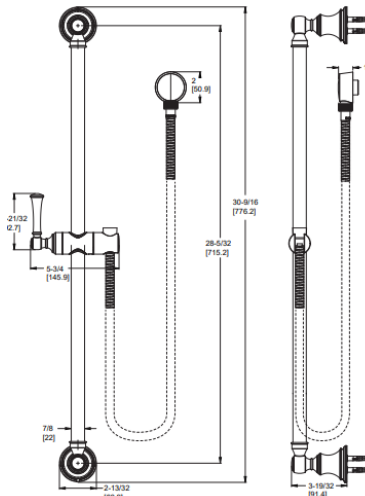

Traditional Tub Spout

TBS-Ø3SHWC	Polished Chrome	1	$116
TBS-Ø3SHWK	Brushed Nickel	1	$134
TBS-Ø3SHWD	Polished Nickel	1	$134
TBS-Ø3SHWBG	Brushed Gold	1	$232
TBS-Ø3SHWB	Matte Black	1	$213

Features: · All Metal Construction
· Quick Connect
· Diverting Tub Spout
· PVD Finish (K Finish Only)