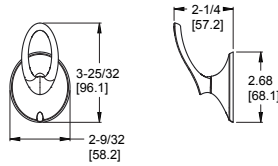

### Technical Info

**Holes:** · 2-Hole

- Features:**
- Premium Metal Construction
  - Pivot Swing Paper Mount
  - Concealed Screw Installation
  - Mounting Hardware Included

	Model	Finish	Case Qty	List Price
Robe Hook	BRH-RHØC	Polished Chrome	3	\$84
	BRH-RHØK	Brushed Nickel	3	\$98
	BRH-RHØB	Matte Black	3	\$115
	BRH-RHØBG	Brushed Gold	3	\$129