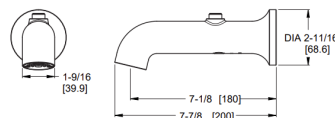

Modern Round Slide Bar

HSK-4ØSHWC	Polished Chrome	3	\$313
HSK-4ØSHWK	Brushed Nickel	3	\$389
HSK-4ØSHWB	Matte Black	3	\$472
HSK-4ØSHWBG	Brushed Gold	3	\$495

**Holes:** · 1-Hole Installation

- Features:**
- Handheld Sold Separately
  - 60" Metal Hose
  - Adjustable Heights
  - Adjustable Cradle
  - Includes Mounting Hardware
  - Not To Be Used As A Grab Bar