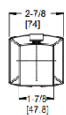

Laundry Faucet

	Model	Finish	Case Qty	List Price
Bar/Ent. Faucet	★ G171-4ØØØ	Polished Chrome	3	$66

Technical Info

Holes: · 2-Hole 4" Installation

1. **Features:**
2. Washerless Cartridges
   - Metal Handles
   - 1.8 gpm @ 60 psi

Pfirst Modern™ Pressure Balance Tub & Shower Trim

★ R89-Ø7ØØ	Polished Chrome	3	$106
R89-Ø7ØK	Brushed Nickel	3	$157
★ R89-Ø7ØB	Matte Black	3	$194

Holes: · 3-Hole Installation

1. **Features:**
2. Quick Trim™ Wall Flange
   - Metal Lever Handle
   - Hot/Cold Indicator
   - 5" IP & Quick Connect Metal Diverted Tub Spout
   - Must Order Showerhead Separately
   - Optional 6.5" IP & Quick Connect Metal Tub Spout Order 92Ø-185*

Must Order Pressure Balance Rough in Valve Separately. See Valve Section.

Pfirst Modern™ Pressure Balance Tub & Shower Trim

★ R89-8PFMC	Polished Chrome	3	$120
R89-8PFMK	Brushed Nickel	3	$172
★ R89-8PFMB	Matte Black	3	$251
R89-8PFMBG	Brushed Gold	3	$263

Holes: · 3-Hole Installation

1. **Features:**
2. Showerhead Not Included
   - Trim Only, Valve Not Included
   - Requires OX8/JX8 Valve (Sold Separately)
   - Valve Trim Only (1PFM Only)
   - Shower Only (7PFM Only)
   - Tub & Shower (8PFM Only)
   - Quick Connect/SlipPfit Tub Spout (8PFM Only)