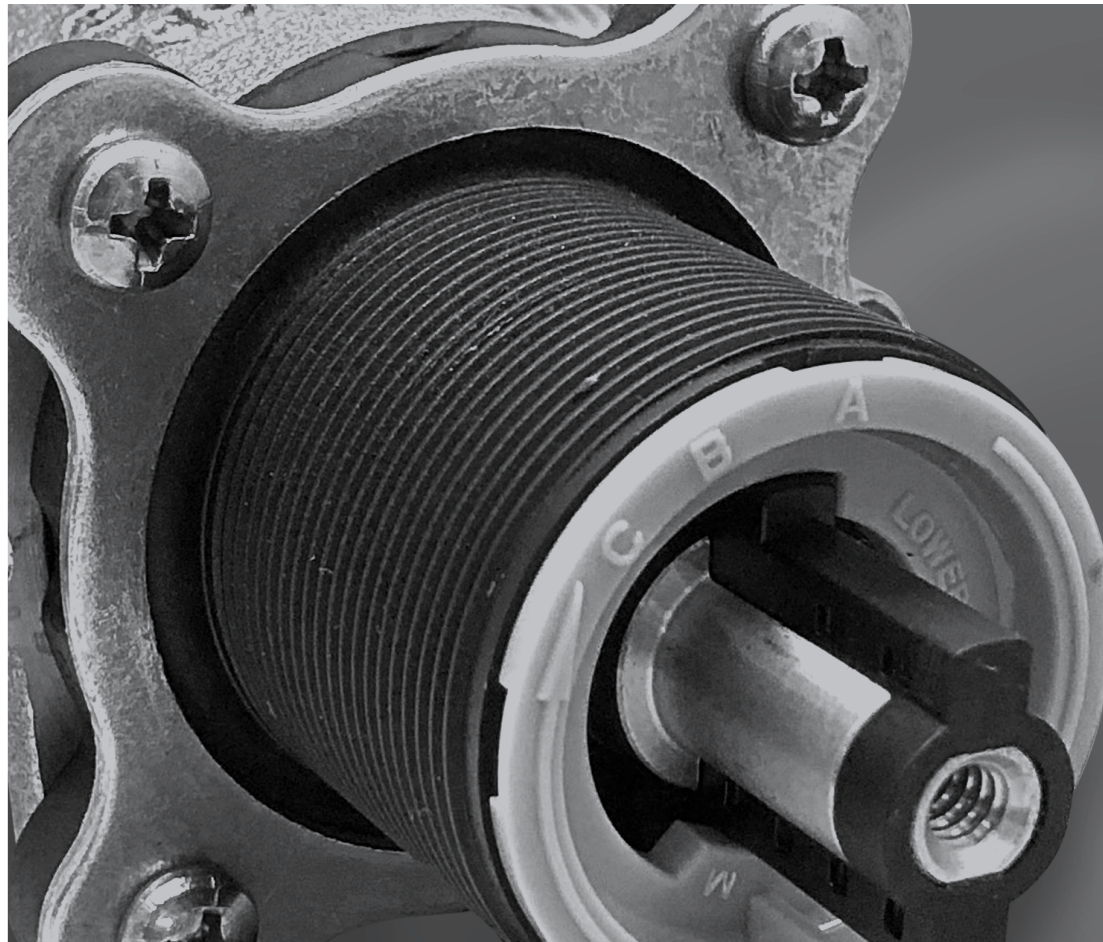

Valves

Sure, they go behind the wall. But that doesn't mean your tub and shower valves aren't critical. Selecting the right valves comes down to your plumbing setup. From single-handle and multi-handle tub and shower valves, to diverter valves for hand held showers and body sprays, and a choice between pressure-balanced and thermostatic, you'll find a range of Pfister valves to meet your needs.