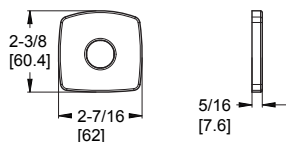

Components

Deckard™ Shower Arm Flange

	Model	Finish	Case Qty	List Price
★	96Ø-331A	Polished Chrome	1	$9
★	96Ø-331J	Brushed Nickel	1	$10
★	96Ø-331B	Matte Black	1	$11

Technical Info

1. **Features:**
2. All Metal
   - Matches Deckard Style & Finishes