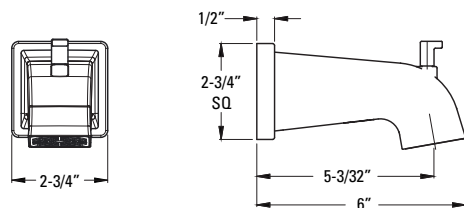

Kenzo™ Tub Spout

Model	Finish	Case Qty	List Price
92Ø-623A	Polished Chrome	1	$86
92Ø-623J	Brushed Nickel	1	$114
92Ø-623B	Matte Black	1	$128

Technical Info

Features: · All Metal
· IP & Quick Connect Diverter Spout