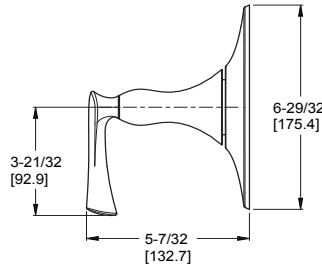

How to Order Rhen Tub & Shower Trim

Pressure Balance Valve Only Trim

Model	Finish	Case Qty	List Price
R89-1RHC	Polished Chrome	3	$265
R89-1RHK	Brushed Nickel	3	$342
R89-1RHB	Matte Black	3	$368
R89-1RHBG	Brushed Gold	3	$383

Technical Info

1. **Features:**
2. SecurePfit™
   - Metal Lever Handle
   - Hot/Cold Indicator

Must Order Pressure Balance Rough in Valve Separately. See Valve Section.

ØX8-34ØA
ØX8-31ØA

Diverter Trim Only

Ø16-RH1C	Polished Chrome	3	$159
Ø16-RH1K	Brushed Nickel	3	$219
Ø16-RH1B	Matte Black	3	$244
Ø16-RH1BG	Brushed Gold	3	$264

1. **Features:**
2. Metal Lever Handle and Matching Flange

Must order Ø15-3WDNS (Non-Shared, Cal Green Compliant) or Ø15-6WDS (Shared) Rough-in Valve Separately. See Valve Section)