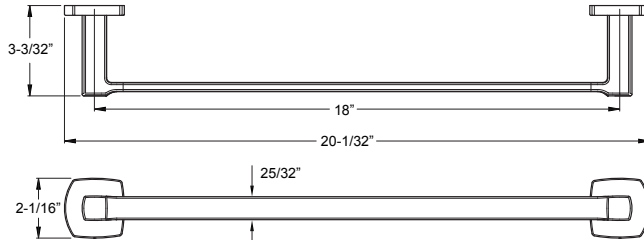

Deckard™ - Accessories

	Model	Finish	Case Qty	List Price
18" Towel Bar	★ BTB-DA1C	Polished Chrome	3	$63
	★ BTB-DA1K	Brushed Nickel	3	$86
	★ BTB-DA1B	Matte Black	3	$99

Technical Info

Holes: · 2-Hole

1. **Features:**
2. All Metal Construction
   - Superior Mounting Brackets
   - Concealed Screw Installation
   - Mounting Hardware Included