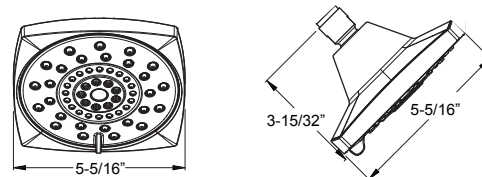

- Features:**
- Three-Function Showerhead
  - 3 Functions:
    - Penetrating Massage
    - Rain Spray
    - Invigorating Spray
  - Easy To Clean Spray Nozzles
  - Order 941-Ø55 for 1.5 gpm Showerhead Insert
  - Showerhead 1.8 gpm @ 80 psi