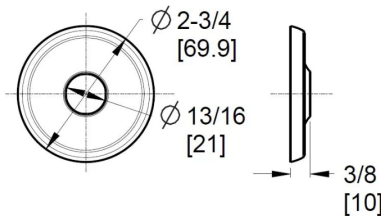

USC-22SHWC	Polished Chrome	3	$9
USC-22SHWK	Brushed Nickel	3	$17
USC-22SHWB	Matte Black	3	$21
USC-22SHWBG	Brushed Gold	3	$28

Transitional Round Shower Arm Flange