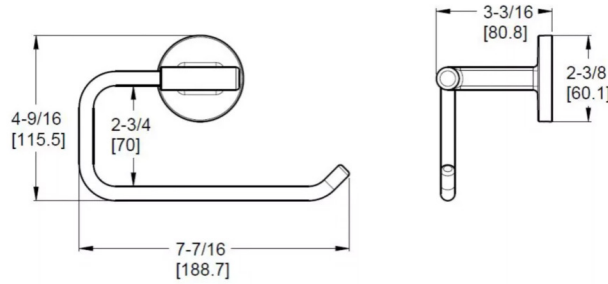

Fullerton® Accessories for Contempra® Family

	Model	Finish	Case Qty	List Price
★	BRB-FTOC	Polished Chrome	3	$48
	BRB-FTOGS	Spot Defense Brushed Nickel	3	$50
	BRB-FTOB	Matte Black	3	$52
	BRB-FTOBG	Brushed Gold	3	$75

Towel Ring