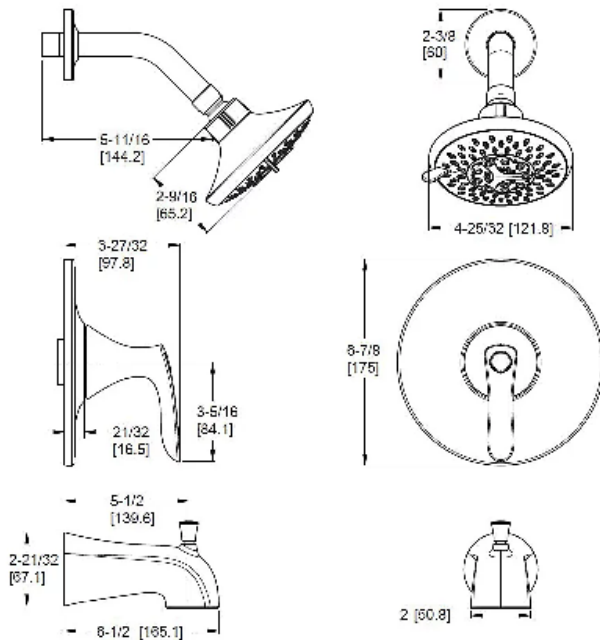

Pressure Balance Tub & Shower Trim

Model	Finish	Case Qty	List Price
★ LG89-8WRC	Polished Chrome	3	$145
LG89-8WRK	Brushed Nickel	3	$215
★ LG89-8WRB	Matte Black	3	$281

1. **Features:**
2. Quick Trim™ Wall Flange
   - Metal Lever Handle
   - Hot/Cold Indicator
   - Easy To Clean Spray Nozzles
   - IP & Quick Connect Diverted Tub Spout
   - Order 941-Ø55 for 1.5 gpm Showerhead Insert
   - Showerhead 1.8 gpm @ 80 psi

ØX8/JX8 Rough in value must be ordered separately see page 46

Pressure Balance Shower Trim

★ LG89-7WRC	Polished Chrome	3	$108
LG89-7WRK	Brushed Nickel	3	$183
★ LG89-7WRB	Matte Black	3	$232