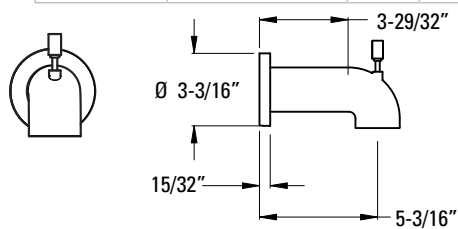

Technical Info

1. **Features:**
2. All Metal
   - Matches Contempra Style & Finishes

Curved Shower Arm	★ 973-Ø3ØA	Polished Chrome	1	$20
	★ 973-Ø3ØJ	Brushed Nickel	1	$46
	★ 973-Ø3ØB	Matte Black	1	$26
	★ 973-Ø3ØBG	Brushed Gold	1	$38

1. **Features:**
2. Brass Shower Arm
   - 1/2" NPT Male Connections

Contempra® Tub Spout	★ 92Ø-227A	Polished Chrome	1	$107
	★ 92Ø-227J	Brushed Nickel	1	$147
	★ 92Ø-227B	Matte Black	1	$118
	★ 92Ø-227BG	Brushed Gold	1	$139