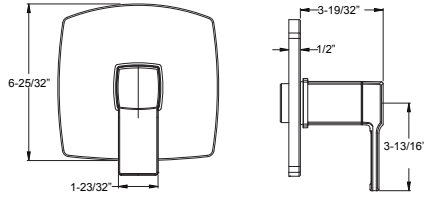

Pressure Balance Valve Only Trim

	Model	Finish	Case Qty	List Price
★	R89-1DAC	Polished Chrome	6	$115
★	R89-1DAK	Brushed Nickel	6	$145
★	R89-1DAB	Matte Black	6	$161

Technical Info

1. **Features:**
2. SecurePfit™
   - Metal Lever Handle
   - Hot/Cold Indicator

ØX8-34ØA
ØX8-31ØA

ØX8/JX8 Rough in value must be ordered separately see page 46