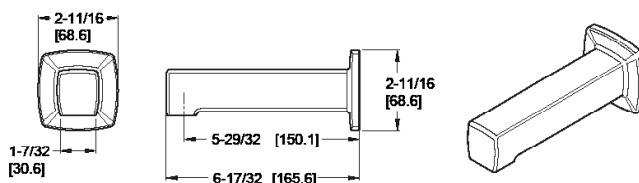

Square Non-Diverter Tub Spout

★	92Ø-247A	Polished Chrome	1	$99
★	92Ø-247J	Brushed Nickel	1	$137
★	92Ø-247B	Matte Black	1	$149
	92Ø-247BG	Brushed Gold	1	$159