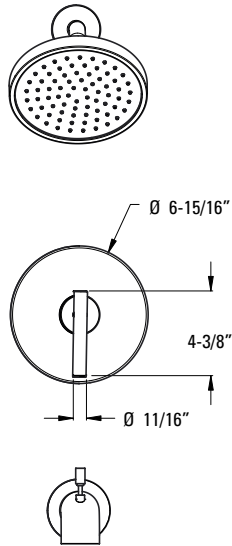

1. **Features:**
2. SecurePfit™
   - Metal Lever Handle
   - Hot/Cold Indicator
   - Decorative Raincan Showerhead
   - Easy To Clean Spray Nozzles
   - Quick Connect Metal Diverting Tub Spout
   - Order 941-Ø55Ø for 1.5 gpm Showerhead Insert
   - 1.75 GPM Flow Rate (Showerhead)