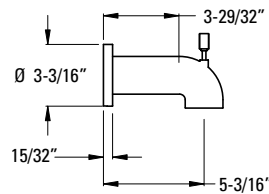

1. **Features:**
2. SecurePfit™
   - Metal Lever Handle
   - Hot/Cold Indicator
   - Decorative Raincan Showerhead
   - Easy To Clean Spray Nozzles
   - Quick Connect Metal Diverting Tub Spout
   - Order 941-Ø55Ø for 1.5 gpm Showerhead Insert
   - 1.75 GPM Flow Rate (Showerhead)