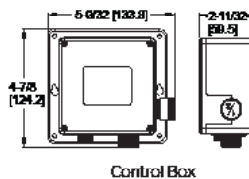

Touchless Lavatory

	Model	Finish	Case Qty	List Price
Inertia Touchless Faucet	★ LF-Ø42-EINC	Touchless Commercial Bath Faucet (Chrome)	3	$650