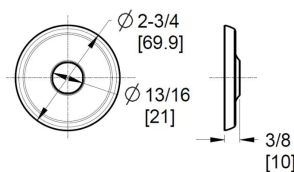

1. **Features:**
2. Brass Shower Arm
   - 1/2" NPT Male Connections

Transitional Round Shower Arm Flange	USC-22SHWC	Polished Chrome	24	$9
	USC-22SHWK	Brushed Nickel	24	$17
	USC-22SHWB	Matte Black	24	$21
	USC-22SHWBG	Brushed Gold	24	$28