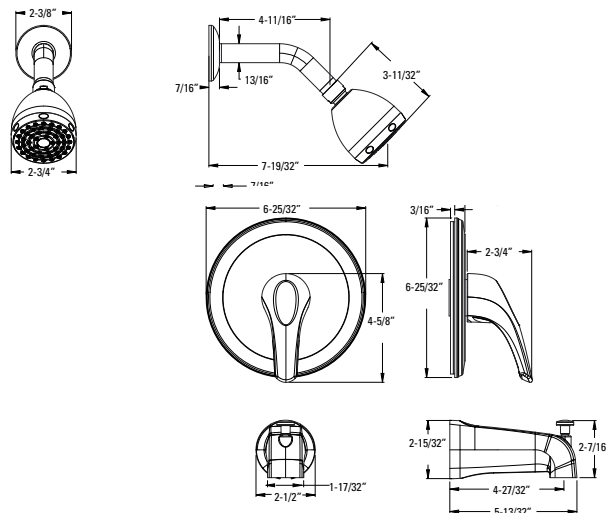

Holes: · 3-Hole Installation

1. **Features:**
2. Quick Trim™ Wall Flange
   - Metal Lever Handle
   - Hot/Cold Indicator
   - Bell Showerhead
   - Easy To Clean Spray Nozzles
   - Quick Connect Diverter Tub Spout
   - Order 941-Ø55Ø for 1.5 gpm Showerhead Insert
   - Showerhead 1.8 gpm @ 80 psi

Must Order Pressure Balance Rough in Valve Separately. See Valve Section.