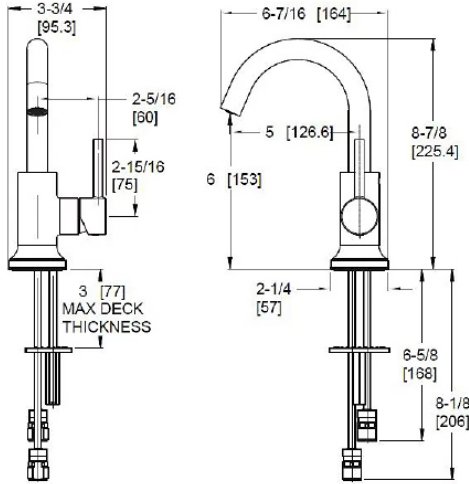

Single Control Bathroom Faucet

Model	Finish	Case Qty	List Price
LG42-TNT2C	Polished Chrome	3	$441
LG42-TNT2K	Brushed Nickel	3	$573
LG42-TNT2B	Matte Black	3	$528
LG42-TNT2BG	Brushed Gold	3	$551