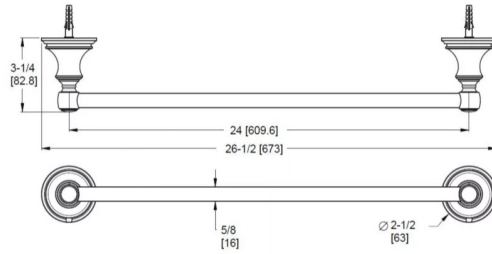

Tisbury™ - Accessories

	Model	Finish	Case Qty	List Price
24" Towel Rack	BTB-TB3C	Polished Chrome	3	$170
	BTB-TB3K	Brushed Nickel	3	$190
	BTB-TB3D	Polished Nickel	3	$190
	BTB-TB3BG	Brushed Gold	3	$215
	BTB-TB3SDB	Spot Defense Matte Black	3	$207

Technical Info

Holes: · 4-Hole Installation

1. **Features:**
2. Premium Metal Construction
   - Superior Mounting Posts
   - Concealed Screw Installation
   - Mounting Hardware Included
   - 2 Hanging Hooks Included
   - 75lb. Max. Load