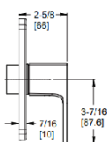

Laundry Faucet

	Model	Finish	Case Qty	List Price
Bar/Ent. Faucet	★ G171-4ØØØ	Polished Chrome	3	$66

Technical Info

Holes: · 2-Hole 4" Installation

1. **Features:**
2. Washerless Cartridges
   - Metal Handles
   - 1.8 gpm @ 60 psi

Pfirst Modern™ Pressure Balance Tub & Shower Trim

★ R89-Ø7ØØ	Polished Chrome	3	$106
R89-Ø7ØK	Brushed Nickel	3	$157
★ R89-Ø7ØB	Matte Black	3	$194

Holes: · 3-Hole Installation

1. **Features:**
2. Quick Trim™ Wall Flange
   - Metal Lever Handle
   - Hot/Cold Indicator
   - 5" IP & Quick Connect Metal Diverted Tub Spout
   - Must Order Showerhead Separately
   - Optional 6.5" IP & Quick Connect Metal Tub Spout Order 92Ø-185*

Must Order Pressure Balance Rough in Valve Separately. See Valve Section.

Pfirst Modern™ Pressure Balance Tub & Shower Trim

★ R89-8PFMC	Polished Chrome	3	$120
R89-8PFMK	Brushed Nickel	3	$172
★ R89-8PFMB	Matte Black	3	$251
R89-8PFMBG	Brushed Gold	3	$263

Holes: · 3-Hole Installation

1. **Features:**
2. Showerhead Not Included
   - Trim Only, Valve Not Included
   - Requires OX8/JX8 Valve (Sold Separately)
   - Valve Trim Only (1PFM Only)
   - Shower Only (7PFM Only)
   - Tub & Shower (8PFM Only)
   - Quick Connect/SlipPfit Tub Spout (8PFM Only)