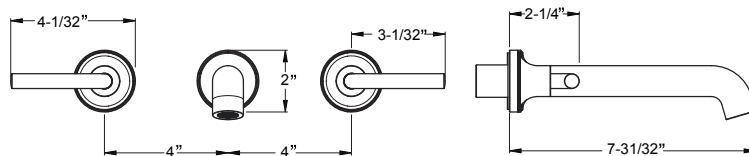

Model	Finish	Case Qty	List Price	Technical Info
Optional Cross Handle - Widespread	HHL-Ø49TNTCC	Polished Chrome	16	$56	Features: · Easy Install on Tenet Widespread · Sold as a Pair
	HHL-Ø49TNTCK	Brushed Nickel	16	$72	
	HHL-Ø49TNTCB	Spot Defense Matte Black	16	$72	
	HHL-Ø49TNTCBG	Brushed Gold	16	$80	

8" Wall Mount Lavatory	Model	Finish	Case Qty	List Price
	LG49-TNTWSC	Polished Chrome	3	$514
	LG49-TNTWSK	Brushed Nickel	3	$814
	LG49-TNTWSB	Matte Black	3	$823
	LG49-TNTWSBG	Brushed Gold	3	$838

1. **Holes:** · 3-Hole 8-15" Installation
2. **Features:** · Ceramic Disc Valves
   · Metal Lever Handles
   · Grid Strainer Sold Separately
   · 1.2 gpm @ 60 psi

Must Order LOW80200 Wall Mount Rough in Valve Separately

Optional Cross Handle - Wall-Mount	Model	Finish	Case Qty	List Price
	HHL-Ø49TNTWC	Polished Chrome	16	$56
	HHL-Ø49TNTWK	Brushed Nickel	16	$72
	HHL-Ø49TNTWB	Matte Black	16	$72
	HHL-Ø49TNTWBG	Brushed Gold	16	$80

1. **Features:** · Easy Install on Tenet Wall-Mount
   · Sold as a Pair

Universal Wall Mount Rough Valve	★ LØWB-Ø2ØØ	N/A	3	$327