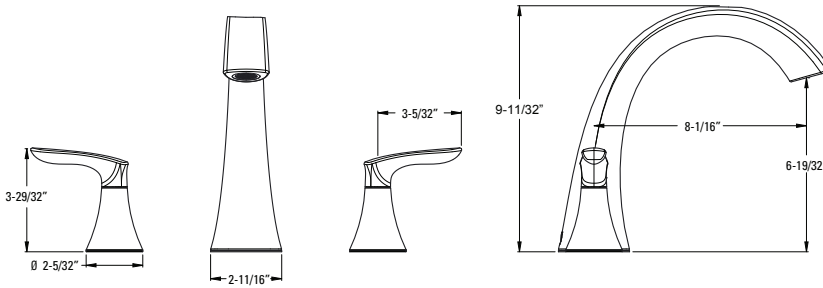

Model	Finish	Case Qty	List Price
3-Hole Roman Tub Trim 	★ RT6-5WRC	Polished Chrome	3	$309
	RT6-5WRK	Brushed Nickel	3	$373
	★ RT6-5WRB	Matte Black	3	$418

Technical Info

1. **Holes:** · 3-Hole
2. **Features:** · Ceramic Disc Valves
   · Metal Lever Handles
   · High Arc Fixed Spout

Must Order ØX6-Ø5ØR or ØX6-15ØR Rough In Valve Separately. See Valve Section.