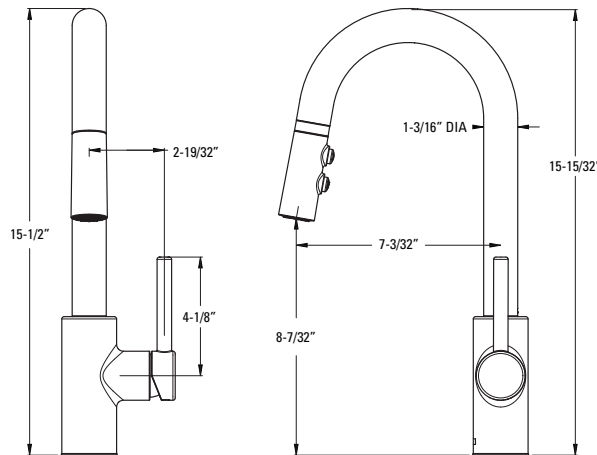

Bridge

Port Haven™ Bridge Kitchen Faucet with Side Spray

Model	Finish	Case Qty	List Price
LG31-TDC	Polished Chrome	3	$1,016
LG31-TDS	Stainless Steel	3	$1,162
LG31-TDD	Polished Nickel	3	$1,162
LG31-TDY	Tuscan Bronze	3	$1,199
LG31-TDBG	Brushed Gold	3	$1,243

Technical Info

1. **Holes:** · 3-Hole 8" Installation
2. **Features:** · Ceramic Disc Valves
   · High Arc Pull-Down Swivel Spout
   · Optional matching side sprayer included
   · Metal Lever Handles
   · 8" On Center
   · Included Ceramic and Metal Hot and Cold Indicator Caps
   · 1.8 gpm @ 60 psi

Bar / Prep

Montay™ 1-Handle Bar Kitchen Faucet

Model	Finish	Case Qty	List Price
GT572-MTC	Polished Chrome	3	$501
GT572-MTS	Stainless Steel	3	$621
GT572-MTD	Polished Nickel	3	$567
GT572-MTB	Matte Black	3	$660
GT572-MTBG	Brushed Gold	3	$706

Technical Info

1. **Holes:** · 1 or 3-Hole 8" Installation
2. **Features:** · AccuDock™ Sprayhead
   · Ceramic Disc Valve
   · High Arc Pull-Down Swivel Spout
   · Metal Lever Handle
   · Three-Function Sprayhead: Stream, Spray, and Pause
   · Forward Only Handle Operation
   · Single Post Mounting Ring and 3-Hole Deckplate Included
   · 1.8 gpm @ 60 psi