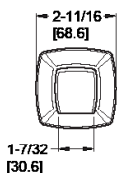

## Square Non-Diverter Tub Spout

★	92Ø-247A	Polished Chrome	10	\$99
★	92Ø-247J	Brushed Nickel	10	\$137
★	92Ø-247B	Matte Black	10	\$149

- Features:**
- All Metal
  - Includes copper sweat adapter

	Model	Finish	Case Qty	List Price
18" Towel Bar	★ BTB-DA1C	Polished Chrome	3	\$63
	★ BTB-DA1K	Brushed Nickel	3	\$86
	★ BTB-DA1B	Matte Black	3	\$99