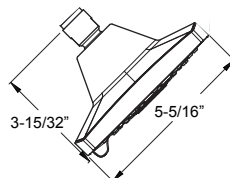

Includes:

- 14" Straight Arm
- 10" Raincan Showerhead
- Stacked Diverter Trim
- All Metal Slidebar with Hose
- The Slidebar / Handshower Combo meets ADA requirements
- Multi-Function Hand Shower with Hydrofuse™ technology

	Model	Finish	Case Qty	List Price
Showerhead	★ 973-314A	Polished Chrome	1	$48
	★ 973-314J	Brushed Nickel	1	$67
	★ 973-314B	Matte Black	1	$88