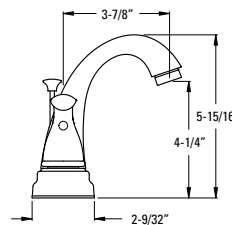

4" Centerset Lavatory Faucets

	Model	Finish	Case Qty	List Price
4" Centerset Lavatory	★ LG148-7ØØØ	Polished Chrome	3	$157

Technical Info

1. **Holes:** · 3-Hole 4" Installation
2. **Features:** · Ceramic Disc Valves
   · Metal Lever Handles
   · High Arc Fixed Spout
   · Push & Seal Drain Included
   · 1.2 gpm @ 60 psi