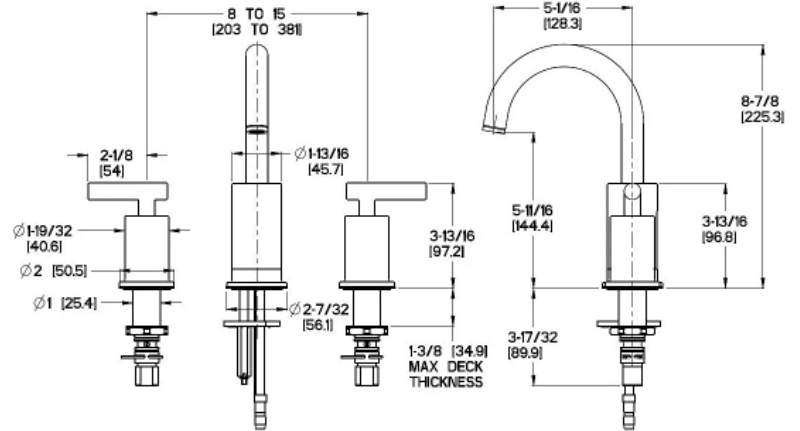

Model	Finish	Case Qty	List Price
8" Widespread Lavatory	★ LG49-NPCP	Polished Chrome	3	$424
	★ LG49-NCPK	Brushed Nickel	3	$493
	★ LG49-NCPB	Matte Black	3	$554
	★ LG49-NCPBG	Brushed Gold	3	$672

Technical Info

Holes: · 3-Hole 8-15" Installation

1. **Features:**
2. Ceramic Disc Valves
   - Metal Lever Handles
   - High Arc Spout
   - Quick Connect Hose Assembly
   - Push & Seal Drain Included
   - Order 971-Ø86Ø to Increase Max. Install Depth to 3"
   - 1.2 gpm @ 60 psi