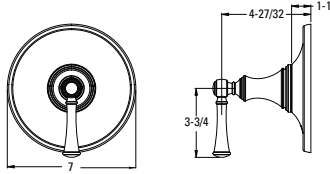

Model	Finish	Case Qty	List Price	Technical Info
Pressure Balance Valve Only Trim 	R89-1TBOSLC	Polished Chrome	3	$240	Features: · Metal Lever Handle · SecurePfit · Hot/Cold Indicator
	R89-1TBOSLK	Brushed Nickel	3	$326	
	R89-1TBOSLD	Polished Nickel	3	$329	
	R89-1TBOSLBG	Brushed Gold	3	$394	
	R89-1TBOSLSDB	Spot Defense Matte Black	3	$374	

Pressure Balance Valve Only Trim 	R89-1TBOSCC	Polished Chrome	3	$252	Features: · Metal Lever Handle · SecurePfit · Hot/Cold Indicator
	R89-1TBOSCK	Brushed Nickel	3	$342	
	R89-1TBOSCD	Polished Nickel	3	$345	
	R89-1TBOSCBG	Brushed Gold	3	$414	
	R89-1TBOSCSDB	Spot Defense Matte Black	3	$393	

Diverter Trim Only 	Ø16-TBOSLC	Polished Chrome	3	$158	Features: · SecurePfit™ · Metal Cross Handle and Matching Flange Must order Ø15-3WDNS (Non-Shared, Cal Green Compliant) or Ø15-6WDS (Shared) Rough-In Valve Separately. See Valve Section.
	Ø16-TBOSLK	Brushed Nickel	3	$211	
	Ø16-TBOSLD	Polished Nickel	3	$211	
	Ø16-TBOSLBG	Brushed Gold	3	$276	
	Ø16-TBOSLSDB	Spot Defense Matte Black	3	$261