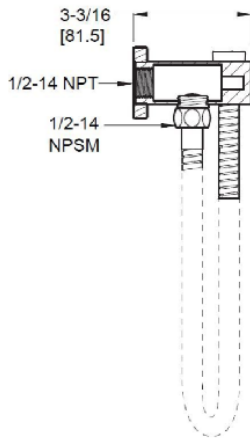

Model	Finish	Case Qty	List Price
Modern Square 2-Piece Handshower Holder Kit	★ HSK-Ø2SHWC	Polished Chrome	3	$166
	★ HSK-Ø2SHWK	Brushed Nickel	3	$259
	★ HSK-Ø2SHWB	Matte Black	3	$265

Technical Info

1. **Features:**
- 1.8 GPM Flow Rate
  - 60" Metal Hose
  - All Metal Construction
  - Easy to Clean Nozzles
  - Mounting Hardware Included
  - Valve Not Included
  - Pforever Warranty®

★ Handshower Wand	HSC-Ø2SHWC	Polished Chrome	1	$147
	HSC-Ø2SHWK	Brushed Nickel	1	$183
	HSC-Ø2SHWB	Matte Black	1	$196

★ Handshower	HSC-Ø4SHWC	Polished Chrome	1	$176
	HSC-Ø4SHWK	Brushed Nickel	1	$220
	HSC-Ø4SHWSDB	Spot Defense Matte Black	1	$235