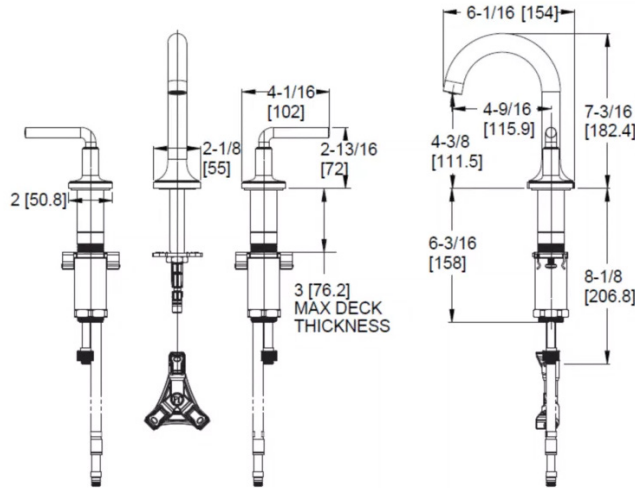

8" Widespread Lavatory

Model	Finish	Case Qty	List Price
LG49-TNTJLC	Polished Chrome	3	$592
LG49-TNTJLK	Brushed Nickel	3	$741
LG49-TNTJLSDB	Spot Defense Matte Black	3	$866
LG49-TNTJLBG	Brushed Gold	3	$846

Technical Info

Holes: · 3-Hole 8-15" Installation

1. **Features:**
2. Pforever Seal Ceramic Disc Valve
   - All Metal Construction
   - All Metal Pop-Up
   - Quick Connect Hose Assembly
   - 1.2 gpm @ 60 psi