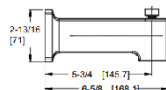

Laundry Faucet

	Model	Finish	Case Qty	List Price
Bar/Ent. Faucet	★ G171-4ØØØ	Polished Chrome	3	$66

Technical Info

Holes: · 2-Hole 4" Installation

1. **Features:**
2. Washerless Cartridges
   - Metal Handles
   - 1.8 gpm @ 60 psi

Pfirst Modern™ Pressure Balance Tub & Shower Trim

★ R89-Ø7ØØ	Polished Chrome	3	$106
R89-Ø7ØK	Brushed Nickel	3	$157
★ R89-Ø7ØB	Matte Black	3	$194

Holes: · 3-Hole Installation

1. **Features:**
2. Quick Trim™ Wall Flange
   - Metal Lever Handle
   - Hot/Cold Indicator
   - 5" IP & Quick Connect Metal Diverted Tub Spout
   - Must Order Showerhead Separately
   - Optional 6.5" IP & Quick Connect Metal Tub Spout Order 92Ø-185*

Must Order Pressure Balance Rough in Valve Separately. See Valve Section.

Pfirst Modern™ Pressure Balance Tub & Shower Trim

★ R89-8PFMC	Polished Chrome	3	$120
R89-8PFMK	Brushed Nickel	3	$172
★ R89-8PFMB	Matte Black	3	$251
R89-8PFMBG	Brushed Gold	3	$263

Holes: · 3-Hole Installation

1. **Features:**
2. Showerhead Not Included
   - Trim Only, Valve Not Included
   - Requires OX8/JX8 Valve (Sold Separately)
   - Valve Trim Only (1PFM Only)
   - Shower Only (7PFM Only)
   - Tub & Shower (8PFM Only)
   - Quick Connect/SlipPfit Tub Spout (8PFM Only)