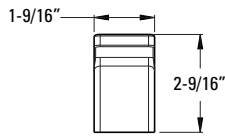

Robe Hook

BRH-DFIC	Polished Chrome	3	$88
BRH-DFIK	Brushed Nickel	3	$123
BRH-DFIB	Matte Black	3	$125

Holes: · 1-Hole

1. **Features:**
2. Premium Metal Construction
   - Superior Mounting Posts
   - Concealed Screw Installation
   - Mounting Hardware Included