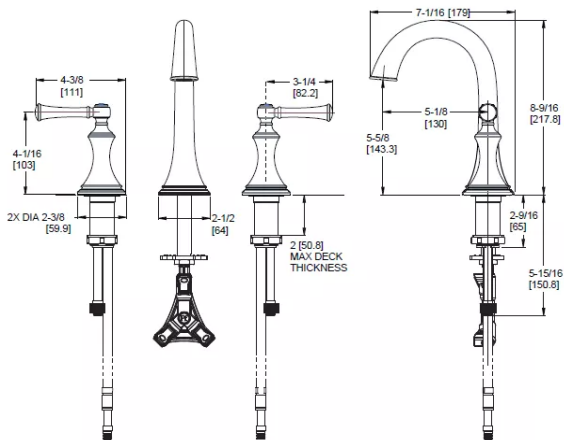

Model	Finish	Case Qty	List Price
8" Widespread Lavatory	LG49-TBØLC	Polished Chrome	3	$601
	LG49-TBØLK	Brushed Nickel	3	$864
	LG49-TBØLD	Polished Nickel	3	$864
	LG49-TBØLBG	Brushed Gold	3	$902
	LG49-TBØLSDB	Spot Defense Matte Black	3	$877