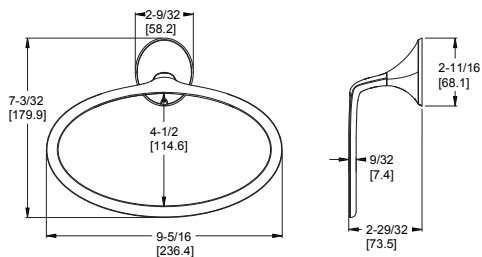

Model	Finish	Case Qty	List Price
18" Towel Bar	BTB-RH1C	Polished Chrome	3	$164
	BTB-RH1K	Brushed Nickel	3	$177
	BTB-RH1B	Matte Black	3	$192
	BTB-RH1BG	Brushed Gold	3	$208

Technical Info

1. **Holes:** · 2-Hole
2. **Features:** · Premium Metal Construction
   · Superior Mounting Posts
   · Concealed Screw Installation
   · Mounting Hardware Included

	Model	Finish	Case Qty	List Price
Towel Ring	BRB-RHØC	Polished Chrome	3	$125
	BRB-RHØK	Brushed Nickel	3	$139
	BRB-RHØB	Matte Black	3	$155
	BRB-RHØBG	Brushed Gold	3	$170

1. **Holes:** · 1-Hole
2. **Features:** · Premium Metal Construction
   · Superior Mounting Posts
   · Concealed Screw Installation
   · Mounting Hardware Included