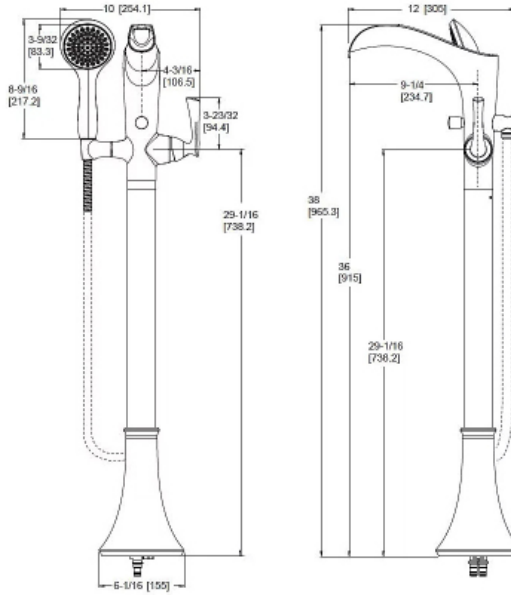

Technical Info

Holes: · 1-Hole Installation

1. **Features:**
2. Modern Trough Design
   - Ceramic Disc Valve
   - Metal Lever Handles
   - Brass Construction
   - 8 gpm @ 60 psi
   - Hand Shower 1.8 gpm @ 80 psi

Must Order OX6270R Free-Standing Rough In Valve Separately

Universal 1-Hole Free-Standing Rough-in Valve

OX6270R	N/A	3	$334

1. **Features:**
2. All Metal Construction
   - Mounting Hardware Included
   - All Brass Rough-In Valve Body to be Installed Prior to Finish Floor
   - Integral Stops