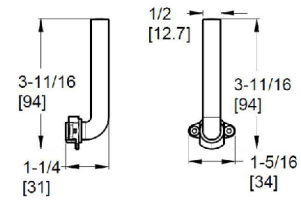

Tenet Handle	Finish	List Price
HHL-GTTNTC	Polished Chrome	$74
HHL-GTTNTD	Polished Nickel	$88
HHL-GTTNTGS	Stainless Steel	$88
HHL-GTTNTBG	Brushed Gold	$97
HHL-GTTNTSDB	Spot Defense Matte Black	$94