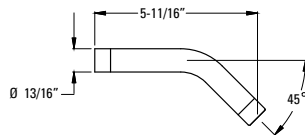

Modern Round Shower Arm Flange 	★ USC-20SHWC	Polished Chrome	1	$12
	★ USC-20SHWK	Brushed Nickel	1	$16
	★ USC-20SHWB	Matte Black	1	$16
	★ USC-20SHWBG	Brushed Gold	1	$23

Features: · All Metal
· Matches Contempra Style & Finishes