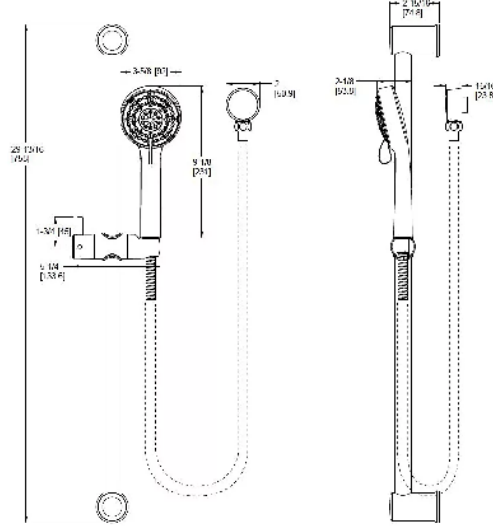

## ADA Handheld Shower with Slide Bar

	Model	Finish	Case Qty	List Price
★	LG16-50ØC	Polished Chrome	3	\$296
★	LG16-50ØK	Brushed Nickel	3	\$458
★	LG16-50ØB	Matte Black	3	\$525
★	LG16-50ØBG	Brushed Gold	3	\$572