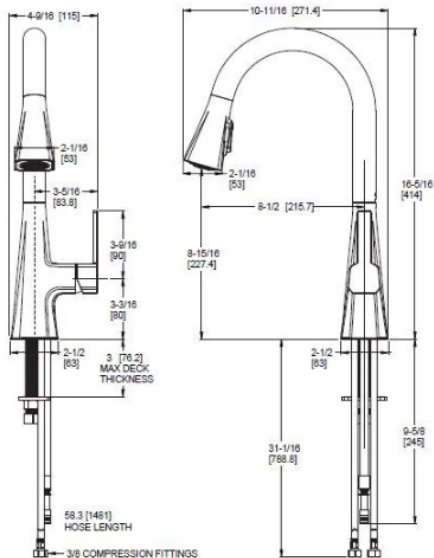

1. **Holes:** · 1-Hole Installation
2. **Features:** · 1.8 GPM Flow Rate
   · 13.5" Pull-Down Hose Length
   · Nylon Braided Hose
   · 2 Function PullDown Sprayer (Spray and Stream)
   · MagnePfit™ Sprayhead Docking
   · Auto-Align™ Sprayhead Docking
   · 36 in Nylon Flex-Line Supply Lines
   · Forward Handle Operation
   · 360 Degree Rotating Spout
   · High Arc Spout
   · Pfast Connect
   · TiteSeal™ Technology
   · Optional 3-Hole Installation Deck Plate Available, Order 961-258* Separately
   · Pforever Seal Ceramic Disc Valve

Deckplate Model	Finish	List Price
961-287A	Polished Chrome	$40
961-287S	Stainless Steel	$45
961-287B	Matte Black	$58
961-287BG	Brushed Gold	$64