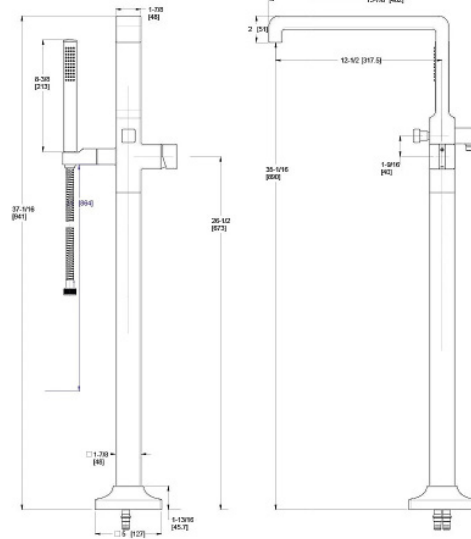

### Technical Info

**Holes:** · 1-Hole Installation

- Features:**
- Sleek, Modern Design
  - Ceramic Disc Valve
  - Metal Lever Handle
  - 8 gpm @ 60 psi
  - Hand Shower 1.8 gpm @ 80 psi

**Must Order Free-Standing Rough In Valve Separately.  
See Valve Section.**