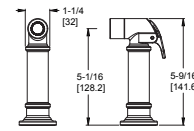

Bridge

Port Haven™ Bridge Kitchen Faucet with Side Spray

Model	Finish	Case Qty	List Price
LG31-TDC	Polished Chrome	3	$1,016
LG31-TDS	Stainless Steel	3	$1,162
LG31-TDD	Polished Nickel	3	$1,162
LG31-TDY	Tuscan Bronze	3	$1,199
LG31-TDBG	Brushed Gold	3	$1,243

Technical Info

1. **Holes:** · 3-Hole 8" Installation
2. **Features:** · Ceramic Disc Valves
   · High Arc Pull-Down Swivel Spout
   · Optional matching side sprayer included
   · Metal Lever Handles
   · 8" On Center
   · Included Ceramic and Metal Hot and Cold Indicator Caps
   · 1.8 gpm @ 60 psi