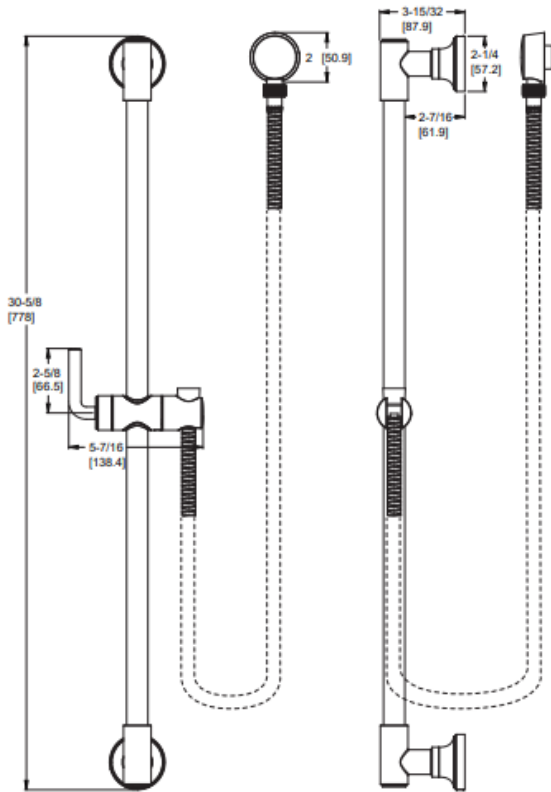

Modern Round Slide Bar

HSK-4ØSHWC	Polished Chrome	3	\$313
HSK-4ØSHWK	Brushed Nickel	3	\$389
HSK-4ØSHWB	Matte Black	3	\$472
HSK-4ØSHWBG	Brushed Gold	3	\$495

**Holes:** · 1-Hole Installation

- Features:**
- Handheld Sold Separately
  - 60" Metal Hose
  - Adjustable Heights
  - Adjustable Cradle
  - Includes Mounting Hardware
  - Not To Be Used As A Grab Bar