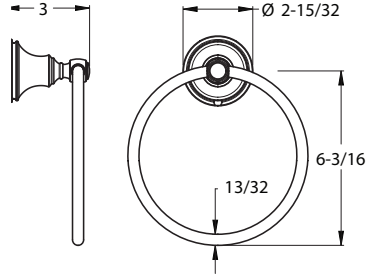

Towel Ring

Model	Finish	Case Qty	List Price
BRB-TBØC	Polished Chrome	3	$111
BRB-TBØK	Brushed Nickel	3	$128
BRB-TBØD	Polished Nickel	3	$127
BRB-TBØBG	Brushed Gold	3	$154
BRB-TBØSDB	Spot Defense Matte Black	3	$146

Technical Info

1. **Holes:** · 1-Hole Installation
2. **Features:** · Premium Metal Construction
   · Superior Mounting Posts
   · Concealed Screw Installation
   · Mounting Hardware Included

Paper Holder

BPH-TBØC	Polished Chrome	3	$111
BPH-TBØK	Brushed Nickel	3	$155
BPH-TBØD	Polished Nickel	3	$154
BPH-TBØBG	Brushed Gold	3	$170
BPH-TBØSDB	Spot Defense Matte Black	3	$160

1. **Holes:** · 2-Hole Installation
2. **Features:** · Premium Metal Construction
   · Pivot Swing Paper Mount
   · Concealed Screw Installation
   · Mounting Hardware Included