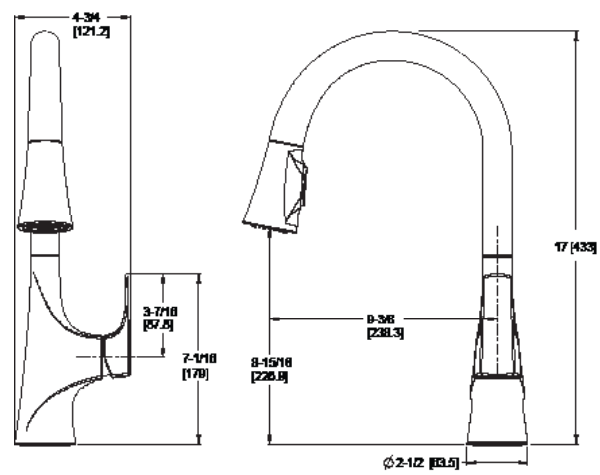

1. **Holes:** · 1-Hole Installation
2. **Features:** · 1.8 GPM Flow Rate
   · 13.5" Extended Hose Length
   · Nylon Braided Hose
   · 3 Function Pull-Down Sprayer (Spray, Stream, and Hydroblade™)
   · Auto Align Magnetic Spray Head Docking
   · 36 in Nylon Flex-Line Supply Lines
   · Forward Handle Operation
   · 360 Degree Rotating Spout
   · High Arc Spout
   · Optional Soap Dispenser Available, Order KSD-SRD* Separately
   · Optional 3-Hole Installation Deck Plate Available, Order 961-168* Separately
   · Pforever Seal Ceramic Disc Valve

Deckplate Model	Finish	List Price
961-168A	Polished Chrome	$29
961-168S	Stainless Steel	$34
961-168B	Matte Black	$47