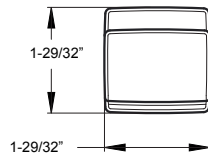

Technical Info

Holes: · 2-Hole

1. **Features:**
2. Swivel Mount Paper Holder
   - All Metal Construction
   - Standard Mounting Brackets
   - Concealed Screw Installation
   - Mounting Hardware Included

	Model	Finish	Case Qty	List Price
★	BRH-DA1C	Polished Chrome	12	$23
	BRH-DA1K	Brushed Nickel	12	$29
	BRH-DA1B	Matte Black	12	$34