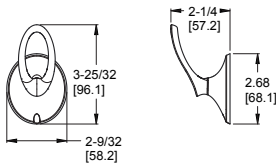

Technical Info

1. **Holes:** · 2-Hole
2. **Features:** · Premium Metal Construction
   · Pivot Swing Paper Mount
   · Concealed Screw Installation
   · Mounting Hardware Included

Robe Hook	BRH-RHØC	Polished Chrome	3	$84
	BRH-RHØK	Brushed Nickel	3	$98
	BRH-RHØB	Matte Black	3	$115
	BRH-RHØBG	Brushed Gold	3	$129