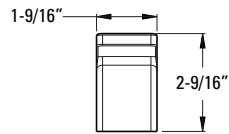

Holes: · 1-Hole

1. **Features:**
2. Premium Metal Construction
   - Superior Mounting Posts
   - Concealed Screw Installation
   - Mounting Hardware Included