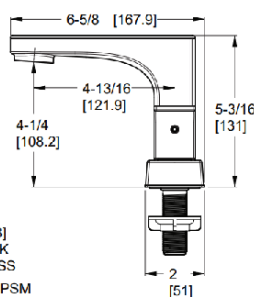

Pfirst Modern™ 4" Centerset Lavatory

★ LG48-PFMØC	Polished Chrome	3	$192
LG48-PFMØK	Brushed Nickel	3	$255
★ LG48-PFMØB	Matte Black	3	$316
LG48-PFMØBG	Brushed Gold	3	$385

Holes: · 3-Hole 4" Installation

1. **Features:** · 1.2 GPM Flow Rate
   · Washerless Cartridges
   · TiteSeal™ Technology
   · Push & Seal™ Pop-Up
   · Supply Lines Not Included

8" Widespread Lavatory Faucets

Pfirst Modern™ 8" Widespread Lavatory

★ LG49-PFMØC	Polished Chrome	3	$272
LG49-PFMØK	Brushed Nickel	3	$353
★ LG49-PFMØB	Matte Black	3	$386
LG49-PFMØBG	Brushed Gold	3	$407

Holes: · 3-Hole 8" Installation

1. **Features:** · 1.2 GPM Flow Rate
   · Washerless Cartridges
   · TiteSeal™ Technology
   · Push & Seal™ Pop-Up
   · Supply Lines Not Included