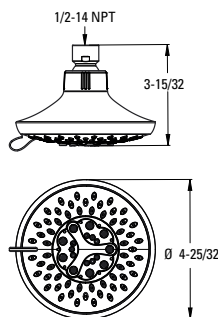

1. **Features:**
2. Multi Function
   - JX = Job Pack Quantity Ships in Master Carton of 12
   - Showerhead 1.8 gpm @ 80 psi