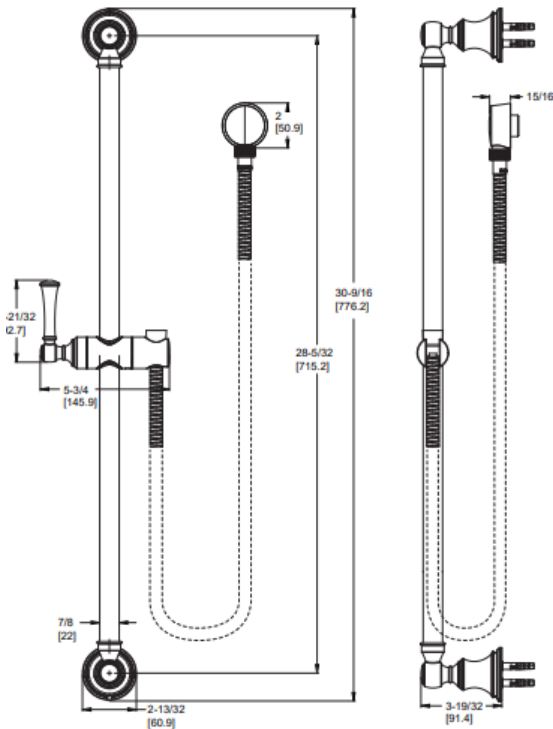

Slide Bar/Handheld

Transitional Round Sidebar

Model	Finish	Case Qty	List Price
HSK-42SHWC	Polished Chrome	3	$349
HSK-42SHWD	Polished Nickel	3	$499
HSK-42SHWK	Brushed Nickel	3	$499
HSK-42SHWBG	Brushed Gold	3	$586

Technical Info

1. **Features:**
2. Handheld Shower Sold Separately
   - 60" Metal Hose
   - Adjustable Height
   - Easy To Clean Nozzles
   - Cross Handles Available, HHL-G16-TBX, Order Separately

Handshower Wand	Model	Finish	Case Qty	List Price
	HSC-Ø1SHWC	Polished Chrome	1	$132
	HSC-Ø1SHWK	Polished Nickel	1	$164
	HSC-Ø1SHWD	Brushed Nickel	1	$164
	HSC-Ø1SHWBG	Brushed Gold	1	$177

Handshower	Model	Finish	Case Qty	List Price
	HSC-Ø3SHWC	Polished Chrome	1	$148
	HSC-Ø3SHWK	Brushed Nickel	1	$185
	HSC-Ø3SHWD	Polished Nickel	1	$185
	HSC-Ø3SHWBG	Brushed Gold	1	$199