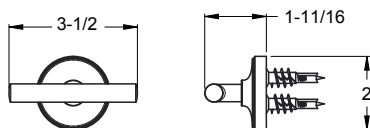

Robe Hook	BRH-TNTC	Polished Chrome	12	$86	Holes: · 1-Hole Installation Features: · Premium Metal Construction · Superior Mounting Posts · Concealed Screw Installation · Mounting Hardware Included
	BRH-TNTK	Brushed Nickel	12	$101	
	BRH-TNTB	Matte Black	12	$120	
	BRH-TNTBG	Brushed Gold	12	$133