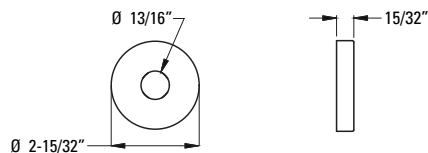

Components

	Model	Finish	Case Qty	List Price	Technical Info
Ceiling Mount Shower Arm 	USC-Ø5SHWC	Polished Chrome	1	$42	Features: · 6" Straight Shower Arm · 1/2"-14 NPT Thread Size
	USC-Ø5SHWK	Brushed Nickel	1	$76	
	USC-Ø5SHWBG	Brushed Gold	1	$111	
	USC-Ø5SHWB	Matte Black	1	$99	

Straight Shower Arm 	★ 973-1Ø3A	Polished Chrome	1	$61
	★ 973-1Ø3J	Brushed Nickel	1	$74
	973-1Ø3D	Polished Nickel	1	$148
	★ 973-1Ø3B	Matte Black	1	$135
	★ 973-1Ø3BG	Brushed Gold	1	$165

Features: · 13 11/16" Length
· Brass Shower Arm
· 1/2" NPT Male Connections

Curved Shower Arm 	★ 973-Ø3ØA	Polished Chrome	1	$19
	★ 973-Ø3ØJ	Brushed Nickel	1	$44
	973-Ø3ØD	Polished Nickel	1	$44
	★ 973-Ø3ØB	Matte Black	1	$25
	973-Ø3ØBG	Brushed Gold	1	$37

Features: · 5 11/16" Length
· Brass Shower Arm
· 1/2" NPT Male Connections

Modern Round Shower Arm Flange 	★ USC-20SHWC	Polished Chrome	1	$12
	★ USC-20SHWK	Brushed Nickel	1	$16
	★ USC-20SHWB	Matte Black	1	$16
	★ USC-20SHWBG	Brushed Gold	1	$23

Features: · All Metal
· Matches Contempra Style & Finishes