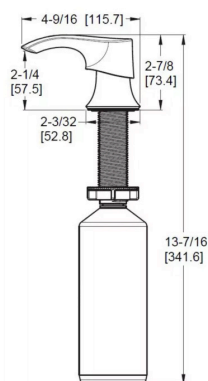

Holes: · 1-Hole

1. **Features:**
2. Easy Above Counter Refill
   - Anti-Residue Design Prevents Soap/Lotion Buildup
   - Finishes Match Pfister Faucets
   - All Metal Construction