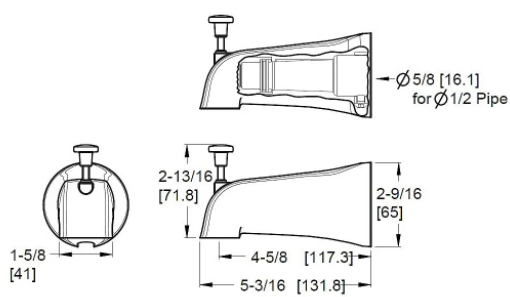

Quick Connect Tub Spout 	92Ø-216A	Polished Chrome	1	$45	Features: · QuickConnect Spout™ · Pairs with R897BI* Pressure Balance Shower Trim
	92Ø-216J	Brushed Nickel	1	$55	
	92Ø-216B	Matte Black	1	$67