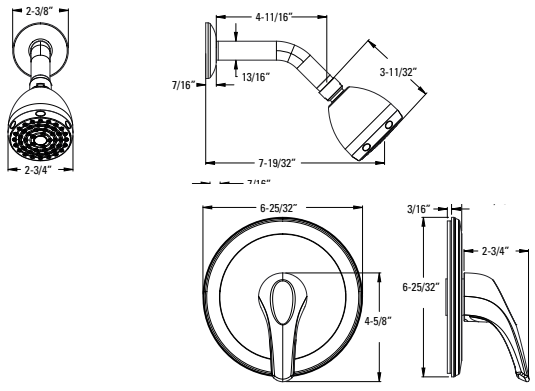

Tub & Shower

Pfirst Series

Pressure Balance Shower Trim

Model	Finish	Case Qty	List Price
★ LG89-Ø2ØØ	Polished Chrome	3	$53

1. **Holes:** · 2-Hole Installation
2. **Features:** · Quick Trim™ Wall Flange
   · Metal Lever Handle
   · Hot/Cold Indicator
   · Bell Showerhead
   · Easy To Clean Spray Nozzles
   · Order 941-Ø55Ø for 1.5 gpm Showerhead Insert
   · Showerhead 1.8 gpm @ 80 psi

Must Order Pressure Balance Rough in Valve Separately. See Valve Section.

Pfirst Modern™ Pressure Balance Valve Only Trim

★ R89-1PFMC	Polished Chrome	3	$68
R89-1PFMK	Brushed Nickel	3	$80
★ R89-1PFMB	Matte Black	3	$122
R89-1PFMBG	Brushed Gold	3	$128