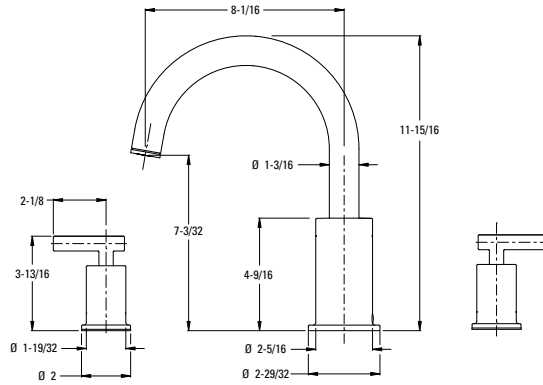

### Technical Info

**Holes:** · 3-Hole

- Features:**
- Ceramic Disc Valves
  - Fixed Spout
  - Handles Included

**Must Order ØX6-Ø5ØR or ØX6-15ØR Rough In Valve Separately. See Valve Section.**