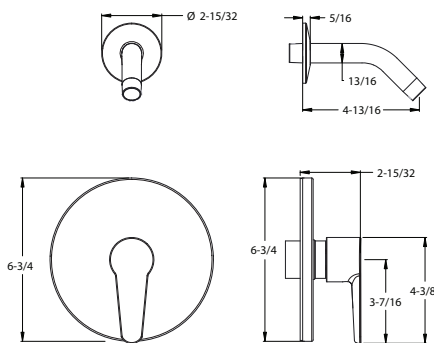

## Pfirst Modern™ Pressure Balance Shower Trim

★ R89-Ø6ØØ	Polished Chrome	3	\$72
R89-Ø6ØK	Brushed Nickel	3	\$110
★ R89-Ø6ØB	Matte Black	3	\$167

**Holes:** · 2-Hole Installation

- Features:**
- Quick Trim™ Wall Flange
  - Metal Lever Handle
  - Hot/Cold Indicator
  - Must Order Showerhead Separately