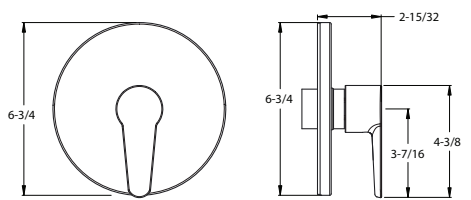

Pfirst Modern™ Pressure Balance Valve Only Trim

R89-Ø4ØØ	Polished Chrome	3	$59
R89-Ø4ØK	Brushed Nickel	3	$73
R89-Ø4ØB	Matte Black	3	$124

1. **Features:** · Quick Trim™ Wall Flange
   · Metal Lever Handle
   · Hot/Cold Indicator

Must Order Pressure Balance Rough in Valve Separately. See Valve Section.