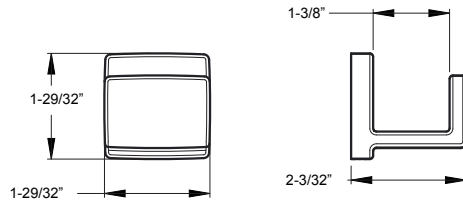

Robe Hook 	★ BRH-DA1C	Polished Chrome	3	$23	Holes: · 1-Hole Features: · All Metal Construction · Superior Mounting Brackets · Concealed Screw Installation · Mounting Hardware Included
	★ BRH-DA1K	Brushed Nickel	3	$29	
	★ BRH-DA1B	Matte Black	3	$34