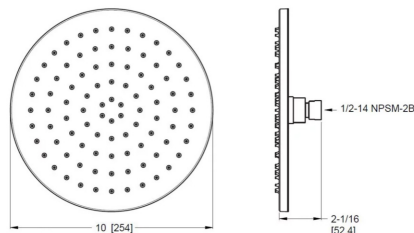

10 in. Modern Round Showerhead

Model	Finish	Case Qty	List Price
★ USH-Ø3SHWC	Polished Chrome	3	$260
★ USH-Ø3SHWK	Brushed Nickel	3	$291
★ USH-Ø3SHWB	Matte Black	3	$322
★ USH-Ø3SHWBG	Brushed Gold	3	$354