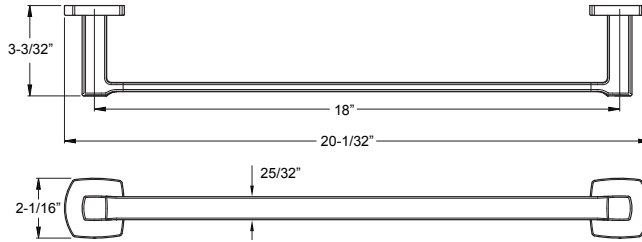

### Technical Info

- Holes:** · 2-Hole
- Features:** · All Metal Construction  
· Standard Mounting Brackets  
· Concealed Screw Installation  
· Mounting Hardware Included

24" Towel Bar	★ BTB-DA2C	Polished Chrome	3	\$75
	★ BTB-DA2K	Brushed Nickel	3	\$99
	★ BTB-DA2B	Matte Black	3	\$109