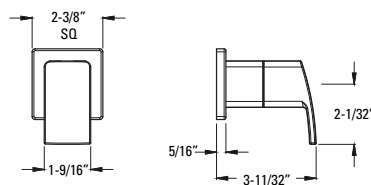

Must order Ø15-3WDNS (Non-Shared, Cal Green Compliant) or Ø15-6WDS (Shared) Rough-In Valve Separately. See Valve Section.

	Model	Finish	Case Qty	List Price	Technical Info
<b>Modern Square Slide Bar</b>    	★ HSK-41SHWC	Polished Chrome	3	\$373	<b>Features:</b> <ul style="list-style-type: none"> <li>· 60" Metal Hose</li> <li>· Adjustable Heights</li> <li>· All Metal Construction</li> <li>· Handheld Shower Not Included</li> <li>· Mounting Hardware Included</li> <li>· Optional Flanges Included</li> <li>· Valve Not Included</li> </ul>
	★ HSK-41SHWK	Brushed Nickel	3	\$474	
	★ HSK-41SHWB	Matte Black	3	\$490	