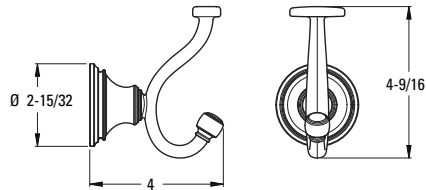

Robe Hook

BRH-TBØC	Polished Chrome	3	$56
BRH-TBØK	Brushed Nickel	3	$64
BRH-TBØD	Polished Nickel	3	$64
BRH-TBØBG	Brushed Gold	3	$77
BRH-TBØSDB	Spot Defense Matte Black	3	$73

Holes: · 1-Hole Installation

1. **Features:**
2. Premium Metal Construction
   - Superior Mounting Posts
   - Concealed Screw Installation
   - Mounting Hardware Included