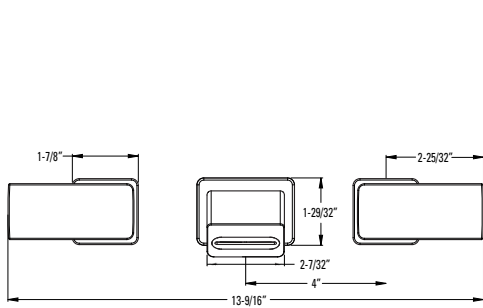

Model	Finish	Case Qty	List Price
8" Wall Mount Lavatory	LG49-DF3C	Polished Chrome	3	$470
	LG49-DF3K	Brushed Nickel	3	$618
	LG49-DF3B	Matte Black	3	$766