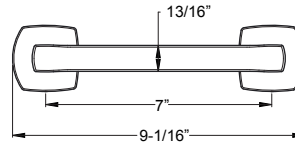

Model	Finish	Case Qty	List Price
★	BPH-DA1C	Polished Chrome	3	$58
	BPH-DA1K	Brushed Nickel	3	$75
	BPH-DA1B	Matte Black	3	$86