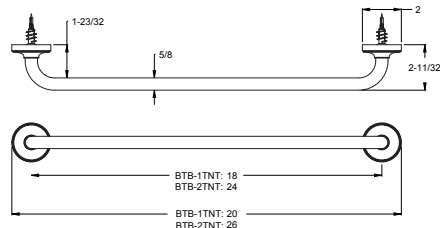

24" Towel Bar

BTB-2TNTC	Polished Chrome	6	$244
BTB-2TNTK	Brushed Nickel	6	$261
BTB-2TNTB	Matte Black	6	$277
BTB-2TNTBG	Brushed Gold	6	$291

1. **Holes:** · 2-Hole Installation
2. **Features:** · Premium Metal Construction
   · Superior Mounting Posts
   · Concealed Screw Installation
   · Mounting Hardware Included

Towel Ring

BRB-TNTC	Polished Chrome	8	$130
BRB-TNTK	Brushed Nickel	8	$145
BRB-TNTB	Matte Black	8	$161
BRB-TNTBG	Brushed Gold	8	$177