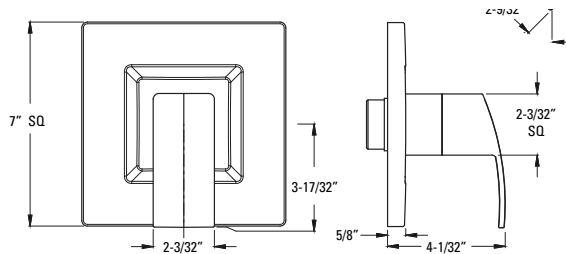

How to Order Kenzo Tub & Shower Trim

+

+

+

+

=

	Model	Finish	Case Qty	List Price	Technical Info
Pressure Balance Valve Only Trim	R89-1DFC	Polished Chrome	3	$208	Features: · SecurePfit™ · Metal Lever Handle · Hot/Cold Indicator
	R89-1DFK	Brushed Nickel	3	$328	
	R89-1DFB	Matte Black	3	$337