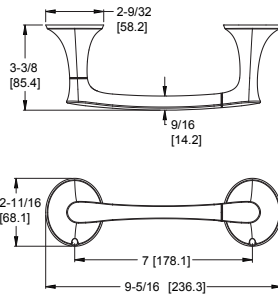

Model	Finish	Case Qty	List Price
Paper Holder	BPH-RHØC	Polished Chrome	3	$123
	BPH-RHØK	Brushed Nickel	3	$145
	BPH-RHØB	Matte Black	3	$161
	BPH-RHØBG	Brushed Gold	3	$177