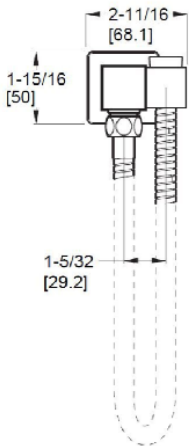

Model	Finish	Case Qty	List Price
Modern Square 2-Piece Handshower Holder Kit	★ HSK-Ø2SHWC	Polished Chrome	3	$166
	★ HSK-Ø2SHWK	Brushed Nickel	3	$259
	★ HSK-Ø2SHWB	Matte Black	3	$265

Technical Info

1. **Features:**
- 1.8 GPM Flow Rate
  - 60" Metal Hose
  - All Metal Construction
  - Easy to Clean Nozzles
  - Mounting Hardware Included
  - Valve Not Included
  - Pforever Warranty®

★ Handshower Wand	HSC-Ø2SHWC	Polished Chrome	1	$147
	HSC-Ø2SHWK	Brushed Nickel	1	$183
	HSC-Ø2SHWB	Matte Black	1	$196

★ Handshower	HSC-Ø4SHWC	Polished Chrome	1	$176
	HSC-Ø4SHWK	Brushed Nickel	1	$220
	HSC-Ø4SHWSDB	Spot Defense Matte Black	1	$235