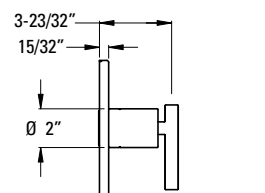

1. **Features:**
2. SecurePfit™
   - Metal Lever Handle
   - Hot/Cold Indicator
   - Decorative Raincan Showerhead
   - Easy To Clean Spray Nozzles
   - Order 941-Ø55Ø for 1.5 gpm Showerhead Insert
   - 1.75 GPM Flow Rate (Showerhead)