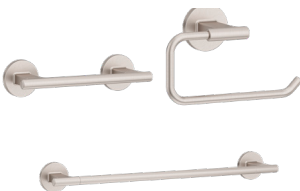

3-Piece Kit

BTBFT3C	Polished Chrome	3	$158
BTBFT3GS	Spot Defense	3	$171
BTBFT3B	Matte Black	3	$176
BTBFT3BG	Brushed Gold	3	$245

Technical Info

1. Holes: • 2-Hole
2. Features: • Concealed screw installation
   • Superior mounting posts for secure installation

1. Holes: • 2-Hole
2. Features: • Concealed screw installation
   • Superior mounting posts for secure installation

1. Holes: • 1-Hole
2. Features: • Concealed screw installation
   • Superior mounting posts for secure installation

1. Holes: • 2-Hole
2. Features: • Concealed screw installation
   • Superior mounting posts for secure installation

1. Holes: • 1-Hole
2. Features: • Concealed screw installation
   • Superior mounting posts for secure installation

1. Features: • Includes: 24" to 18" Towel Bar, Paper Holder and Towel Ring
   • Concealed screw installation
   • Superior mounting posts for secure installation