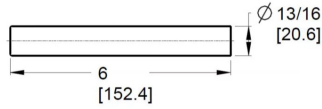

Components

	Model	Finish	Case Qty	List Price	Technical Info
Ceiling Mount Shower Arm 	USC-Ø5SHWC	Polished Chrome	1	$42	Features: · 6" Straight Shower Arm · 1/2"-14 NPT Thread Size
	USC-Ø5SHWK	Brushed Nickel	1	$76	
	USC-Ø5SHWBG	Brushed Gold	1	$111	
	USC-Ø5SHWB	Matte Black	1	$99