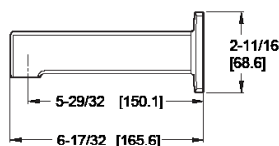

## Square Non-Diverter Tub Spout

★	92Ø-247A	Polished Chrome	10	\$99
★	92Ø-247J	Brushed Nickel	10	\$137
★	92Ø-247B	Matte Black	10	\$149

- Features:**
- All Metal
  - Includes copper sweat adapter

	Model	Finish	Case Qty	List Price
18" Towel Bar	★ BTB-DA1C	Polished Chrome	3	\$63
	★ BTB-DA1K	Brushed Nickel	3	\$86
	★ BTB-DA1B	Matte Black	3	\$99