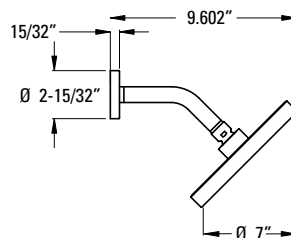

1. **Features:**
2. SecurePfit™
   - Metal Lever Handle
   - Hot/Cold Indicator
   - Decorative Raincan Showerhead
   - Easy To Clean Spray Nozzles
   - Order 941-Ø55Ø for 1.5 gpm Showerhead Insert
   - 1.75 GPM Flow Rate (Showerhead)