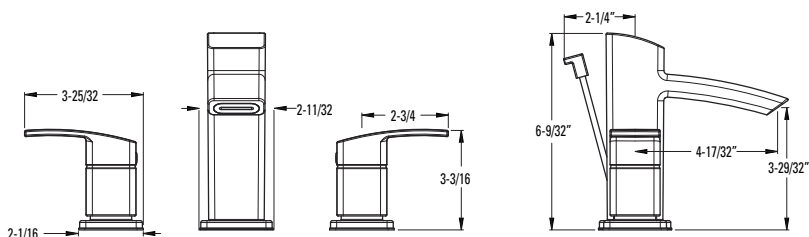

Single Control Lavatory Faucet

Model	Finish	Case Qty	List Price
LG42-DF1C	Polished Chrome	3	$388
LG42-DF1K	Brushed Nickel	3	$491
LG42-DF1B	Matte Black	3	$664
961-060A	Polished Chrome	1	$27
961-060J	Brushed Nickel	1	$29
961-060B	Matte Black	1	$34

Technical Info

Holes: · 1 or 3-Hole 4" Installation

1. **Features:**
2. Ceramic Disc Valve
   - Metal Lever Handle
   - Laminar Flow
   - Pfast Connect™
   - Single Post Mounting Ring
   - 3-Hole Deckplate Included
   - All Metal Pop-Up
   - Pforever Seal Ceramic Disc Valve
   - 1.2 gpm @ 60 psi

8" Widespread Lavatory

LG49-DF2C	Polished Chrome	3	$454
LG49-DF2K	Brushed Nickel	3	$645
LG49-DF2B	Matte Black	3	$884

Holes: · 3-Hole 8-15" Installation

1. **Features:**
2. Ceramic Disc Valves
   - Metal Lever Handles
   - All Metal Pop-Up
   - Quick Connect Hose Assembly
   - Order 971-Ø86Ø to Increase Max. Install Depth to 3"
   - 1.2 gpm @ 60 psi