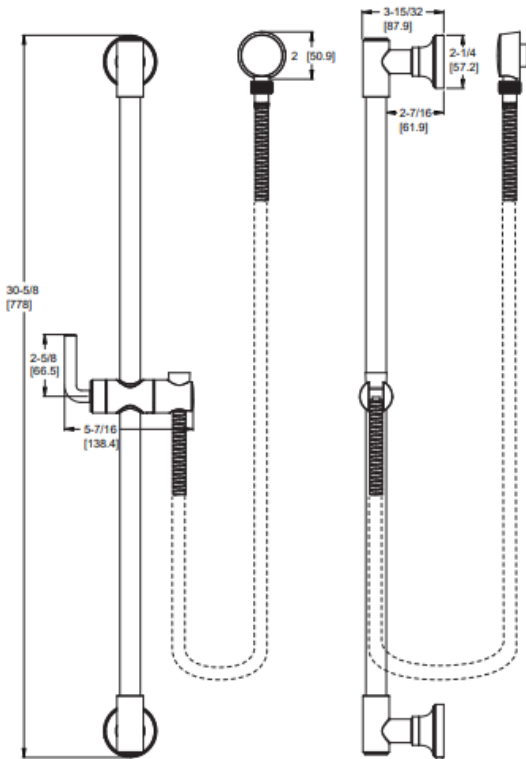

Modern Round™ Slide Bar

Model	Finish	Case Qty	List Price
HSK-4ØSHWC	Polished Chrome	3	$313
HSK-4ØSHWK	Brushed Nickel	3	$389
HSK-4ØSHWBG	Brushed Gold	3	$495
HSK-4ØSHWB	Matte Black	3	$472

Technical Info

1. **Holes:** · 1-Hole Installation
2. **Features:** · Handheld Sold Separately
   · 60" Metal Hose
   · Adjustable Heights
   · Adjustable Cradle
   · Includes Mounting Hardware
   · Not To Be Used As A Grab Bar

Handshower Wand	Model	Finish	Case Qty	List Price
	HSC-Ø1SHWC	Polished Chrome	1	$132
	HSC-Ø1SHWK	Brushed Nickel	1	$164
	HSC-Ø1SHWBG	Brushed Gold	1	$188
	HSC-Ø1SHWB	Matte Black	1	$177

Handshower	Model	Finish	Case Qty	List Price
	HSC-Ø3SHWC	Polished Chrome	1	$148
	HSC-Ø3SHWK	Brushed Nickel	1	$185
	HSC-Ø3SHWSDB	Spot Defense Matte Black	1	$212
	HSC-Ø3SHWBG	Brushed Gold	1	$199

Rhen™