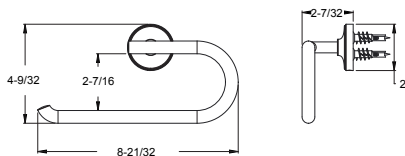

1. **Holes:** · 1-Hole Installation
2. **Features:** · Premium Metal Construction
   · Superior Mounting Posts
   · Concealed Screw Installation
   · Mounting Hardware Included