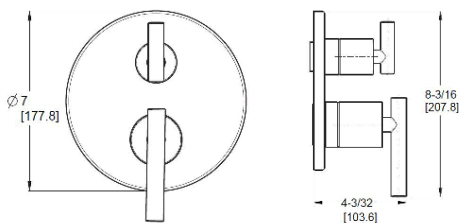

Components

	Model	Finish	Case Qty	List Price	Technical Info
Tisbury® Diverter Trim Only 	Ø16-TB0SCC	Polished Chrome	3	$166	Features: - SecurePfit™ - Metal Cross Handle and Matching Flange Must order Ø15-3WDNS (Non-Shared, Cal Green Compliant) or Ø15-6WDS (Shared) Rough-In Valve Separately. See Valve Section.
	Ø16-TB0SCK	Brushed Nickel	3	$222	
	Ø16-TB0SCD	Polished Nickel	3	$222	
	Ø16-TB0SCBG	Brushed Gold	3	$290	
	Ø16-TB0SCSDB	Spot Defense Matte Black	3	$274	

Contempra® Stacked Pressure Balance Valve Only Trim 	★ R89-SNCC	Polished Chrome	6	$231
	★ R89-SNCK	Brushed Nickel	6	$259
	★ R89-SNCB	Matte Black	6	$285
	★ R89-SNCBG	Brushed Gold	6	$295