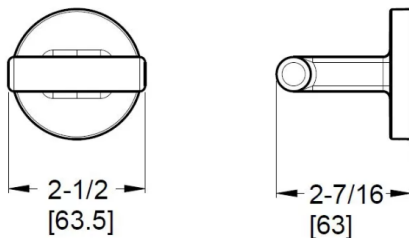

Robe Hook

★	BRH-FTOC	Polished Chrome	3	$31
★	BRH-FTOGS	Spot Defense Brushed Nickel	3	$35
★	BRH-FTOB	Matte Black	3	$37
★	BRH-FTOBG	Brushed Gold	3	$52