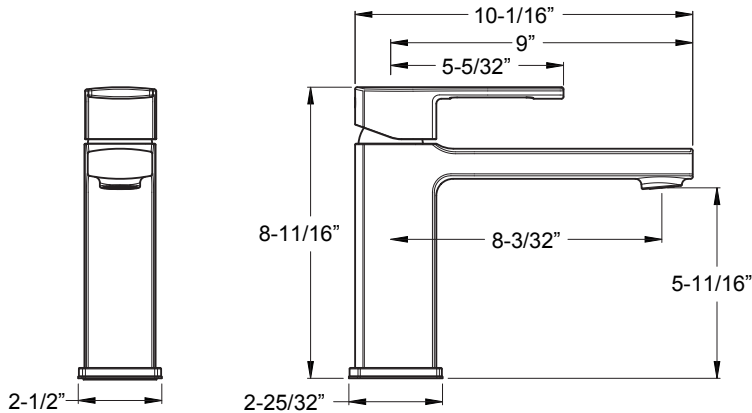

Model	Finish	Case Qty	List Price
1-Hole Roman Tub	★ RT6-1DAC	Polished Chrome	3	$370
	★ RT6-1DAK	Brushed Nickel	3	$416
	★ RT6-1DAB	Matte Black	3	$463