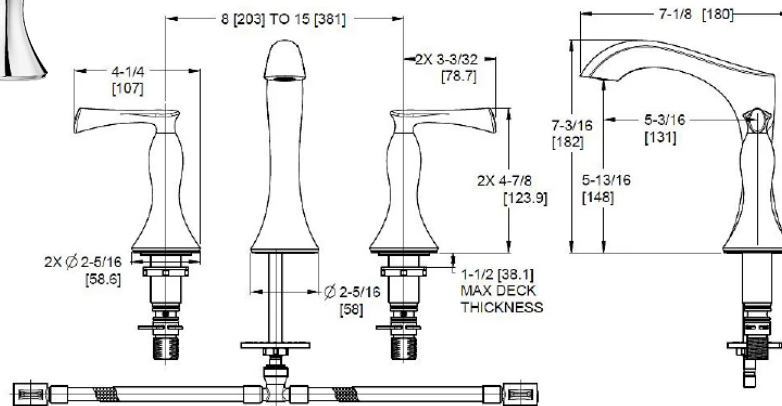

Single Control Bathroom Faucet

Model	Finish	Case Qty	List Price
LG42-RH2C	Polished Chrome	3	$495
LG42-RH2K	Brushed Nickel	3	$649
LG42-RH2B	Matte Black	3	$672
LG42-RH2BG	Brushed Gold	3	$700

Technical Info

Holes: · 1 or 3-Hole 4" Installation

1. **Features:**
2. Ceramic Disc Valve
   - Metal Lever Handle
   - Single Post Mounting Ring
   - 3-Hole Deckplate Sold Separately 961-232*
   - All Metal Push and Seal
   - 1.2 gpm @ 60 psi

2-Handle 8" Widespread Bathroom Faucet

Model	Finish	Case Qty	List Price
LG49-RH3C	Polished Chrome	3	$655
LG49-RH3K	Brushed Nickel	3	$831
LG49-RH3B	Matte Black	3	$865
LG49-RH3BG	Brushed Gold	3	$906

Holes: · 3-Hole 8-15" Installation

1. **Features:**
2. Ceramic Disc Valves
   - Metal Lever Handles
   - All Metal Push and Seal™
   - Order 971-Ø26Ø to Increase Max. Install Depth to 3"
   - 1.2 gpm @ 60 psi