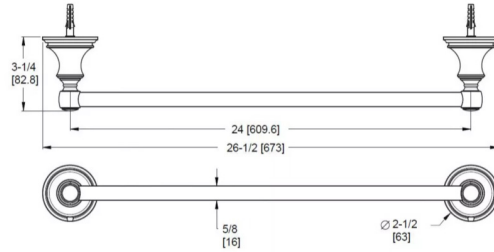

Model	Finish	Case Qty	List Price
24" Towel Rack	BTB-TB3C	Polished Chrome	3	$170
	BTB-TB3K	Brushed Nickel	3	$190
	BTB-TB3D	Polished Nickel	3	$190
	BTB-TB3BG	Brushed Gold	3	$215
	BTB-TB3SDB	Spot Defense Matte Black	3	$207

Technical Info

1. **Holes:** · 4-Hole Installation
2. **Features:** · Premium Metal Construction
   · Superior Mounting Posts
   · Concealed Screw Installation
   · Mounting Hardware Included
   · 2 Hanging Hooks Included
   · 75lb. Max. Load