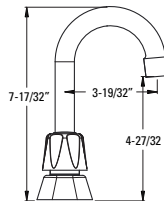

Laundry Faucet

	Model	Finish	Case Qty	List Price
Bar/Ent. Faucet	★ G171-4ØØØ	Polished Chrome	3	$66

Technical Info

Holes: · 2-Hole 4" Installation

1. **Features:**
2. Washerless Cartridges
   - Metal Handles
   - 1.8 gpm @ 60 psi