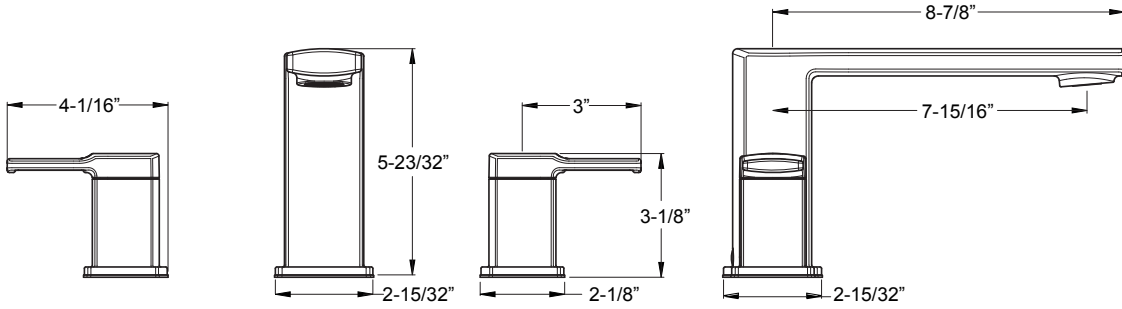

Model	Finish	Case Qty	List Price
3-Hole Roman Tub Trim	★ RT6-5DAC	Polished Chrome	3	$347
	★ RT6-5DAK	Brushed Nickel	3	$393
	★ RT6-5DAB	Matte Black	3	$439

Technical Info

Holes: · 3-Hole

1. **Features:**
2. Ceramic Disc Valves
   - Metal Lever Handles
   - Fixed Spout

Must Order ØX6-Ø5ØR or ØX6-15ØR Rough In Valve Separately. See Valve Section.

Deckard™