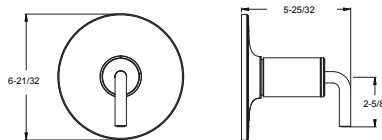

Model	Finish	Case Qty	List Price	Technical Info
Pressure Balance Shower Trim 	LG89-7TNTSCC	Polished Chrome	3	$472	Caractéristiques : · SecurePfit™ · Metal lever handle · Hot/cold indicator · Brass showerhead · Easy-to-clean spray nozzles · IP7 rated and Quick Connect diverter tub spout · 1.8 gpm @ 80 psi showerhead
	LG89-7TNTSCK	Brushed Nickel	3	$577	
	LG89-7TNTSCB	Matte Black	3	$650	
	LG89-7TNTSCBG	Brushed Gold	3	$686	

The self-regulating pressure relief valve must be ordered separately. See valves section.

Pressure Balance Valve Only Trim 	R89-1TNTSLC	Polished Chrome	3	$278
	R89-1TNTSLK	Brushed Nickel	3	$356
	R89-1TNTSLB	Matte Black	3	$380
	R89-1TNTSLBG	Brushed Gold	3	$395

1. **Features:**
2. SecurePfit™
   - Metal Lever Handle
   - Hot/Cold Indicator

Must Order OX8/JX8 Pressure Balance Rough in Valve Separately. See Valve Section.

Diverter Trim Only 	Ø16-TNTSLC	Polished Chrome	3	$166
	Ø16-TNTSLK	Brushed Nickel	3	$230
	Ø16-TNTSLB	Matte Black	3	$255
	Ø16-TNTSLBG	Brushed Gold	3	$278

1. **Features:**
2. SecurePfit™
   - Metal Lever Handle and Matching Flange
   - Can be Used with Ø15-2WDX for Cal Green Compliant Applications

Must Order Ø15-4WDX or Ø15-2WDX Rough In Valve Separately. See Valve Section.