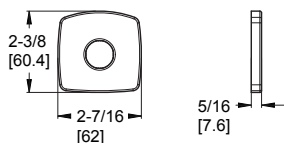

1. **Features:**
2. All Metal Construction
   - Easy To Clean Spray Nozzles
   - Shower Arm and Flange Sold Separately

	Model	Finish	Case Qty	List Price
Shower Arm Flange	★ 96Ø-331A	Polished Chrome	1	$9
	★ 96Ø-331J	Brushed Nickel	1	$10
	★ 96Ø-331B	Matte Black	1	$11