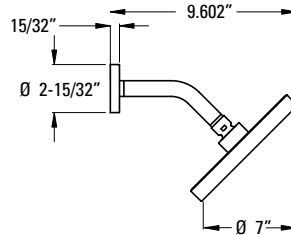

1. **Features:**
2. SecurePfit™
   - Metal Lever Handle
   - Hot/Cold Indicator
   - Decorative Raincan Showerhead
   - Easy To Clean Spray Nozzles
   - Quick Connect Metal Diverting Tub Spout
   - Order 941-Ø55Ø for 1.5 gpm Showerhead Insert
   - 1.75 GPM Flow Rate (Showerhead)