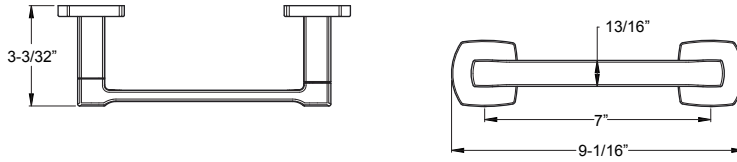

Deckard™ - Accessories

	Model	Finish	Case Qty	List Price	Technical Info
Paper Holder 	★ BPH-DA1C	Polished Chrome	3	$58	Holes: · 2-Hole Features: · All Metal Construction · Superior Mounting Brackets · Concealed Screw Installation · Mounting Hardware Included
	★ BPH-DA1K	Brushed Nickel	3	$75	
	★ BPH-DA1B	Matte Black	3	$86