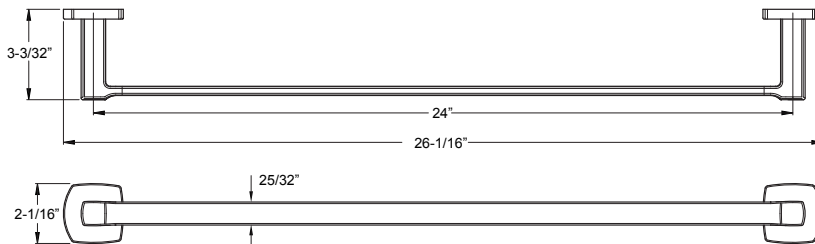

24" Towel Bar	★ BTB-DA2C	Polished Chrome	3	$75
	★ BTB-DA2K	Brushed Nickel	3	$99
	★ BTB-DA2B	Matte Black	3	$109

Holes: · 2-Hole

1. **Features:**
2. All Metal Construction
   - Superior Mounting Brackets
   - Concealed Screw Installation
   - Mounting Hardware Included