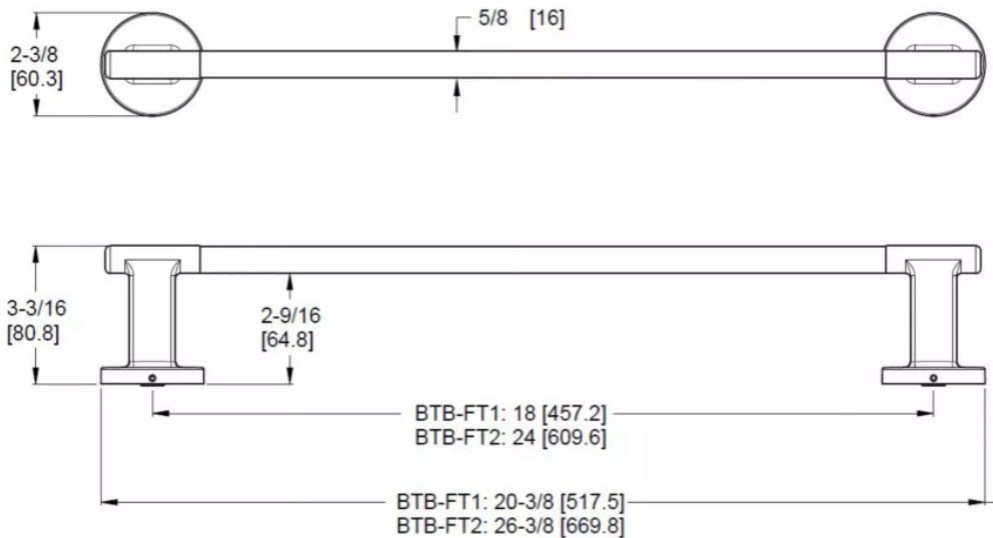

## 24" Towel Bar

★	BTB-FT2C	Polished Chrome	3	\$66
★	BTB-FT2GS	Spot Defense Brushed Nickel	3	\$70
★	BTB-FT2B	Matte Black	3	\$72
★	BTB-FT2BG	Brushed Gold	3	\$102

**Holes:** · 2-Hole

**Features:** · Premium Metal Construction  
· Standard Mounting Bracket  
· Concealed Screw Installation  
· Mounting Hardware Included