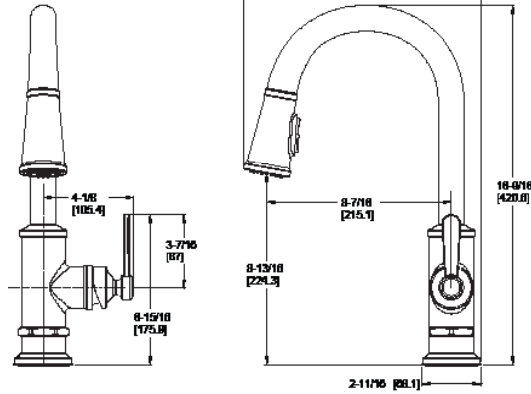

1. **Holes:** · 1-Hole Installation
2. **Features:** · 1.8 GPM Flow Rate
   · 13.5" Pull-Down Hose Length
   · Nylon Braided Hose
   · 3 Function Pull-Down Sprayer (Spray, Stream, and Hydroblade™)
   · Auto-Align™ Sprayhead Docking
   · MagnePfit™ Sprayhead Docking
   · 36 in Nylon Flex-Line Supply Lines
   · Forward Handle Operation
   · 360 Degree Rotating Spout
   · High Arc Spout
   · Optional Soap Dispenser Available, Order KSD-SRD* Separately
   · Optional 3-Hole Installation Deck Plate Available, Order 961-254* Separately
   · Pforever Seal Ceramic Disc Valve

Deckplate Model	Finish	List Price
961-254A	Polished Chrome	$44
961-254S	Stainless Steel	$48
961-254D	Polished Nickel	$52
961-254Y	Tuscan Bronze	$52
961-254BG	Brushed Gold	$57