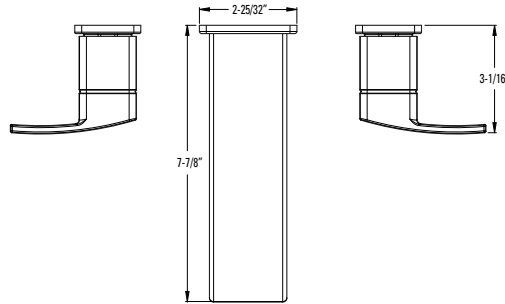

Model	Finish	Case Qty	List Price
8" Wall Mount Lavatory	LG49-DF3C	Polished Chrome	3	$470
	LG49-DF3K	Brushed Nickel	3	$618
	LG49-DF3B	Matte Black	3	$766