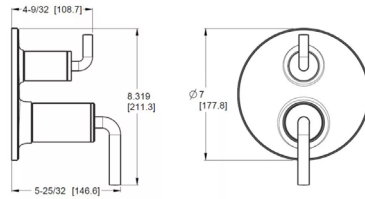

Model	Finish	Case Qty	List Price
R89-STNTC	Polished Chrome	6	$289
R89-STNTK	Brushed Nickel	6	$359
R89-STNTB	Matte Black	6	$382
R89-STNTBG	Brushed Gold	6	$409

Tenet®
Stacked Pressure
Balance Valve
Only Trim

Technical Info

1. **Features:**
2. SecurePfit™
   - Metal Lever Handle
   - Hot/Cold Indicator

Must order Ø15-3WDNS (Non-Shared, Cal Green Compliant) or Ø15-6WDS (Shared) Stacked Rough-In Valve Separately. See Valve Section.

★	973-1Ø3A	Polished Chrome	1	$61
★	973-1Ø3J	Brushed Nickel	1	$74
★	973-1Ø3B	Matte Black	1	$135
★	973-1Ø3BG	Brushed Gold	1	$165

Straight Shower Arm

1. **Features:**
2. All Metal
   - Matches Contempra Style & Finishes