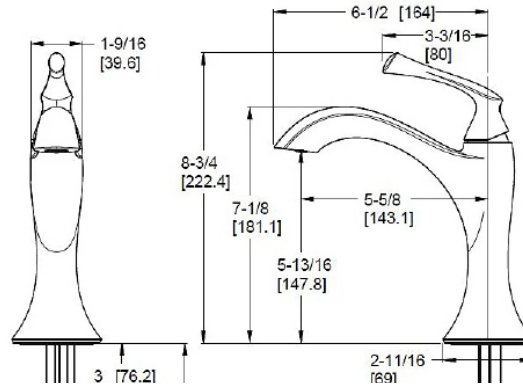

Technical Info

Holes: · 1 or 3-Hole 4" Installation

1. **Features:**
2. Ceramic Disc Valve
   - Metal Lever Handle
   - Single Post Mounting Ring
   - 3-Hole Deckplate Sold Separately 961-232*
   - All Metal Push and Seal
   - 1.2 gpm @ 60 psi