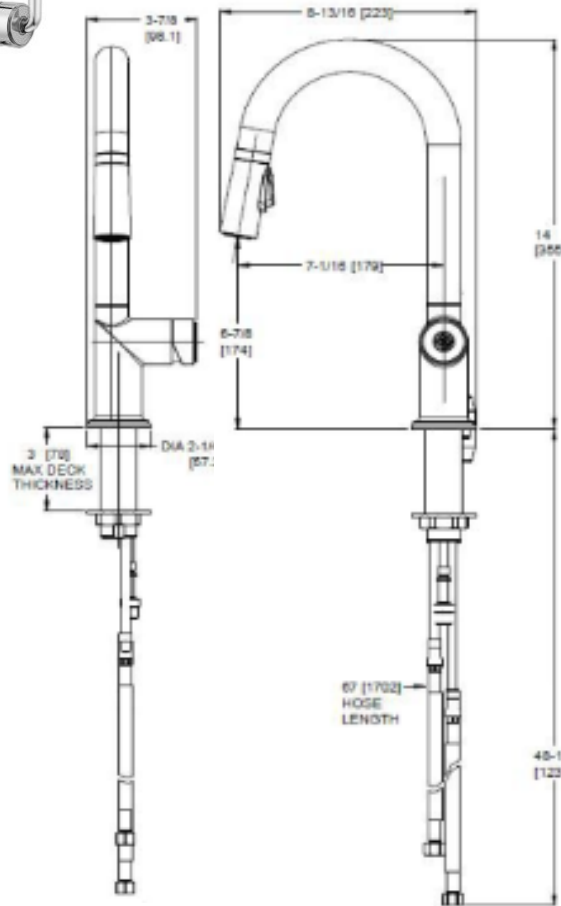

Bar / Prep

Tenet™ 1-Handle Bar & Prep Faucet Less Handles

Model	Finish	Case Qty	List Price
GT572-TNTC	Polished Chrome	3	$386
GT572-TNTD	Polished Nickel	3	$483
GT572-TNTGS	Stainless Steel	3	$483
GT572-TNTBG	Brushed Gold	3	$551
GT572-TNTSDB	Spot Defense Matte Black	3	$515

Technical Info

1. **Holes:** · 1-Hole Installation
2. **Features:** · 1.8 GPM Flow Rate
   · Forward Handle Operation
   · 360° Rotating Spout
   · Nylon Flex Supply Lines
   · 3/8" Connections
   · Spot Defense™ Finish Resists Spots and Fingerprints (GS & SDB Only)
   · Ultra Seal™ Ceramic Disc Valve
   · Handle ordered separately

Tenet Handle	Finish	List Price
HHL-GTTNTC	Polished Chrome	$74
HHL-GTTNTD	Polished Nickel	$88
HHL-GTTNTGS	Stainless Steel	$88
HHL-GTTNTBG	Brushed Gold	$97
HHL-GTTNTSDB	Spot Defense Matte Black	$94