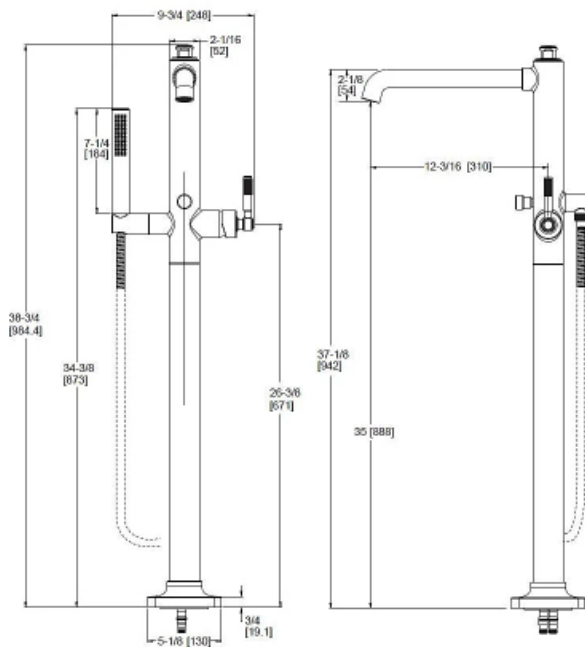

Model	Finish	Case Qty	List Price
Roman Tub Trim	★ RT6-5NCC	Polished Chrome	3	$434
	★ RT6-5NCK	Brushed Nickel	3	$625
	★ RT6-5NCB	Matte Black	3	$601
	★ RT6-5NCBG	Brushed Gold	3	$692

Technical Info

Holes: · 3-Hole

1. **Features:**
2. Ceramic Disc Valves
   - Fixed Spout
   - Handles Included

Must Order ØX6-Ø5ØR or ØX6-15ØR Rough In Valve Separately. See Valve Section.

Single Hole Free-Standing Tub Filler with Hand Shower

LG6-1HLSC	Polished Chrome	1	$2,129
LG6-1HLSD	Polished Nickel	1	$2,554
LG6-1HLSB	Matte Black	1	$2,660
LG6-1HLSBG	Brushed Gold	1	$2,767

Holes: · 1-Hole Installation

1. **Features:**
2. All Metal Construction
   - Volume and Temperature Control
   - Easy to Clean Nozzles
   - Includes coordinating tub Hand Shower
   - Spout and handles included
   - 6.5 gpm @ 45 psi
   - Hand Shower 1.8 gpm @ 80 psi

Must Order ØX6-27ØR Valve Separately. See Valve Section.