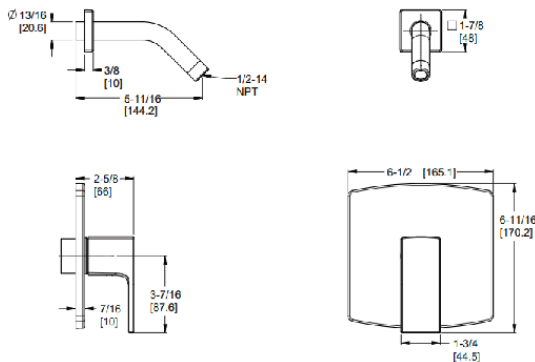

Tub & Shower

Pfirst Modern™ Pressure Balance Tub & Shower Trim

Model	Finish	Case Qty	List Price
★ R89-7PFMC	Polished Chrome	3	$84
R89-7PFMK	Brushed Nickel	3	$116
★ R89-7PFMB	Matte Black	3	$180
R89-7PFMBG	Brushed Gold	3	$190

Technical Info

Holes: · 2-Hole Installation

1. **Features:**
2. Showerhead Not Included
   - Trim Only, Valve Not Included
   - Requires OX8/JX8 Valve (Sold Separately)
   - Valve Trim Only (1PFM Only)
   - Shower Only (7PFM Only)
   - Tub & Shower (8PFM Only)
   - Quick Connect/SlipPfit Tub Spout (8PFM Only)

Pfirst Modern™ Pressure Balance Shower Trim

★ R89-Ø6ØØ	Polished Chrome	3	$72
R89-Ø6ØK	Brushed Nickel	3	$110
★ R89-Ø6ØB	Matte Black	3	$167

Holes: · 2-Hole Installation

1. **Features:**
2. Quick Trim™ Wall Flange
   - Metal Lever Handle
   - Hot/Cold Indicator
   - Must Order Showerhead Separately

Must Order Pressure Balance Rough in Valve Separately. See Valve Section.

Pressure Balance Tub & Shower Trim

★ LG89-Ø3ØØ	Polished Chrome	3	$62

Holes: · 3-Hole Installation

1. **Features:**
2. Quick Trim™ Wall Flange
   - Metal Lever Handle
   - Hot/Cold Indicator
   - Bell Showerhead
   - Easy To Clean Spray Nozzles
   - Quick Connect Diverter Tub Spout
   - Order 941-Ø55Ø for 1.5 gpm Showerhead Insert
   - Showerhead 1.8 gpm @ 80 psi

Must Order Pressure Balance Rough in Valve Separately. See Valve Section.