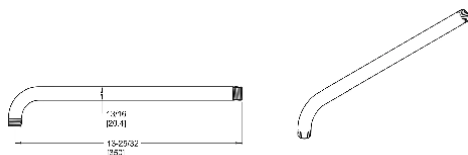

Model	Finish	Case Qty	List Price
Straight Shower Arm	★ 973-1Ø3A	Polished Chrome	1	$61
	★ 973-1Ø3J	Brushed Nickel	1	$74
	★ 973-1Ø3B	Matte Black	1	$135
	★ 973-1Ø3BG	Brushed Gold	1	$165