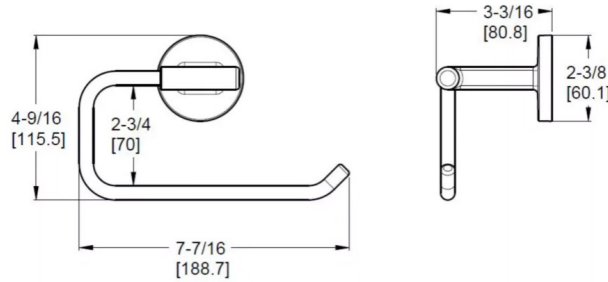

Fullerton® Accessories for Contempra® Family

	Model	Finish	Case Qty	List Price
★	BRB-FTOC	Polished Chrome	3	$48
	BRB-FTOGS	Spot Defense Brushed Nickel	3	$50
	BRB-FTOB	Matte Black	3	$52
	BRB-FTOBG	Brushed Gold	3	$73