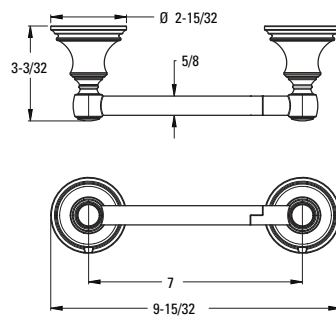

Paper Holder

BPH-TBØC	Polished Chrome	3	$111
BPH-TBØK	Brushed Nickel	3	$155
BPH-TBØD	Polished Nickel	3	$154
BPH-TBØBG	Brushed Gold	3	$170
BPH-TBØSDB	Spot Defense Matte Black	3	$160

1. **Holes:** · 2-Hole Installation
2. **Features:** · Premium Metal Construction
   · Pivot Swing Paper Mount
   · Concealed Screw Installation
   · Mounting Hardware Included