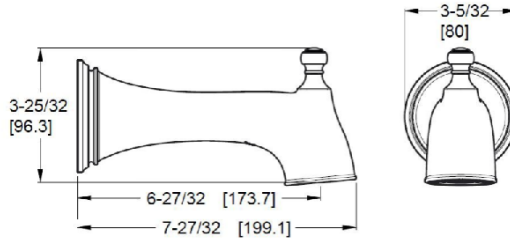

Model	Finish	Case Qty	List Price
Traditional Tub Spout	TBS-Ø3SHWC	Polished Chrome	3	$116
	TBS-Ø3SHWK	Brushed Nickel	3	$134
	TBS-Ø3SHWB	Matte Black	3	$213
	TBS-Ø3SHWBG	Brushed Gold	3	$232