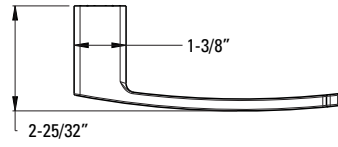

Technical Info

Holes: · 1-Hole

1. **Features:**
2. Premium Metal Construction
   - Superior Mounting Posts
   - Concealed Screw Installation
   - Mounting Hardware Included