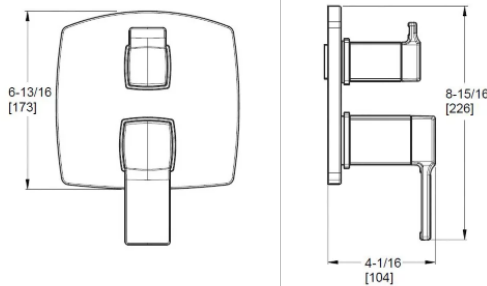

	Model	Finish	Case Qty	List Price	Technical Info
<b>Modern Square 2-Piece Slide Bar</b> 	★ HSK-41SHWC	Polished Chrome	3	\$373	<b>Features:</b> <ul style="list-style-type: none"> <li>· 60" Metal Hose</li> <li>· Adjustable Heights</li> <li>· All Metal Construction</li> <li>· Handheld Shower Not Included</li> <li>· Mounting Hardware Included</li> <li>· Optional Flanges Included</li> <li>· Valve Not Included</li> </ul>
	★ HSK-41SHWK	Brushed Nickel	3	\$474	
	★ HSK-41SHWB	Matte Black	3	\$490	