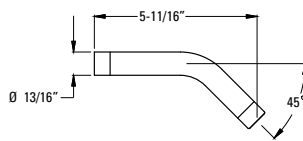

- Features:**
- All Metal
  - Matches Contempra Style & Finishes

Curved Shower Arm	★ 973-Ø3ØA	Polished Chrome	1	\$19
	★ 973-Ø3ØJ	Brushed Nickel	1	\$44
	★ 973-Ø3ØB	Matte Black	1	\$25
	★ 973-Ø3ØBG	Brushed Gold	1	\$37