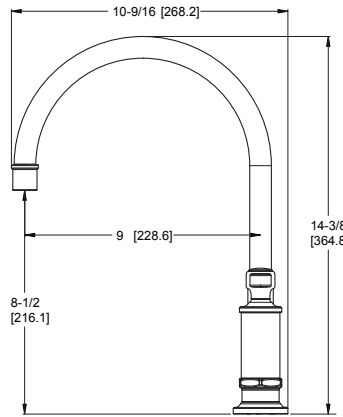

Bridge

Port Haven™ Bridge Kitchen Faucet with Side Spray

Model	Finish	Case Qty	List Price
LG31-TDC	Polished Chrome	3	$1,016
LG31-TDS	Stainless Steel	3	$1,162
LG31-TDD	Polished Nickel	3	$1,162
LG31-TDY	Tuscan Bronze	3	$1,199
LG31-TDBG	Brushed Gold	3	$1,243

Technical Info

1. **Holes:** · 3-Hole 8" Installation
2. **Features:** · Ceramic Disc Valves
   · High Arc Pull-Down Swivel Spout
   · Optional matching side sprayer included
   · Metal Lever Handles
   · 8" On Center
   · Included Ceramic and Metal Hot and Cold Indicator Caps
   · 1.8 gpm @ 60 psi

Bar / Prep

Montay™ 1-Handle Bar Kitchen Faucet

Model	Finish	Case Qty	List Price
GT572-MTC	Polished Chrome	3	$501
GT572-MTS	Stainless Steel	3	$621
GT572-MTD	Polished Nickel	3	$567
GT572-MTB	Matte Black	3	$660
GT572-MTBG	Brushed Gold	3	$706

Technical Info

1. **Holes:** · 1 or 3-Hole 8" Installation
2. **Features:** · AccuDock™ Sprayhead
   · Ceramic Disc Valve
   · High Arc Pull-Down Swivel Spout
   · Metal Lever Handle
   · Three-Function Sprayhead: Stream, Spray, and Pause
   · Forward Only Handle Operation
   · Single Post Mounting Ring and 3-Hole Deckplate Included
   · 1.8 gpm @ 60 psi