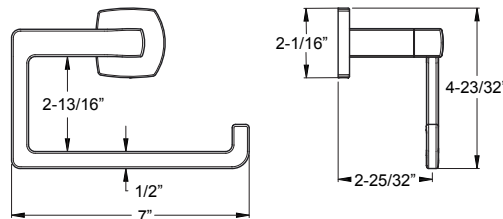

Towel Ring	★ BRB-DA1C	Polished Chrome	8	$51
	★ BRB-DA1K	Brushed Nickel	8	$63
	★ BRB-DA1B	Matte Black	8	$75

1. **Holes:** · 1-Hole
2. **Features:** · All Metal Construction
   · Standard Mounting Brackets
   · Concealed Screw Installation
   · Mounting Hardware Included