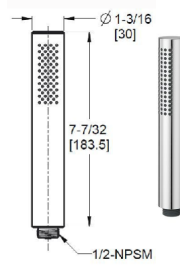

Modern Round Slide Bar

HSK-4ØSHWC	Polished Chrome	3	\$313
HSK-4ØSHWK	Brushed Nickel	3	\$389
HSK-4ØSHWB	Matte Black	3	\$472
HSK-4ØSHWBG	Brushed Gold	3	\$495

**Holes:** · 1-Hole Installation

- Features:**
- Handheld Sold Separately
  - 60" Metal Hose
  - Adjustable Heights
  - Adjustable Cradle
  - Includes Mounting Hardware
  - Not To Be Used As A Grab Bar