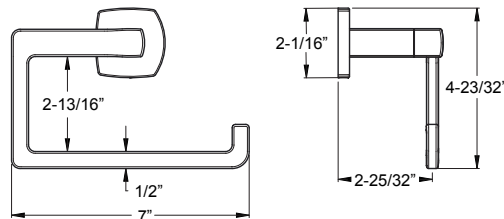

Towel Ring	★ BRB-DA1C	Polished Chrome	3	$51
	★ BRB-DA1K	Brushed Nickel	3	$63
	★ BRB-DA1B	Matte Black	3	$75

Holes: · 1-Hole

1. **Features:**
2. All Metal Construction
   - Superior Mounting Brackets
   - Concealed Screw Installation
   - Mounting Hardware Included