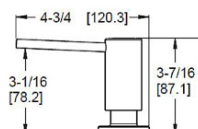

Holes: · 1-Hole

1. **Features:**
2. Easy Above Counter Refill
   - Anti-Residue Design Prevents Soap/Lotion Buildup
   - Finishes Match Pfister Faucets
   - All Metal Construction