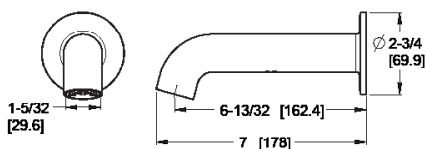

Features: · All Metal Construction
· Includes copper sweat adapter