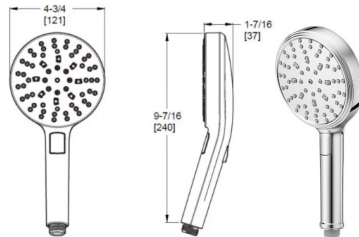

Modern Round Slide Bar

HSK-4ØSHWC	Polished Chrome	3	\$313
HSK-4ØSHWK	Brushed Nickel	3	\$389
HSK-4ØSHWB	Matte Black	3	\$472
HSK-4ØSHWBG	Brushed Gold	3	\$495

**Holes:** · 1-Hole Installation

- Features:**
- Handheld Sold Separately
  - 60" Metal Hose
  - Adjustable Heights
  - Adjustable Cradle
  - Includes Mounting Hardware
  - Not To Be Used As A Grab Bar