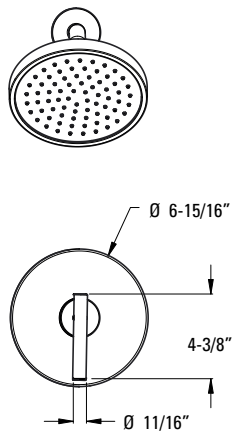

1. **Features:**
2. SecurePfit™
   - Metal Lever Handle
   - Hot/Cold Indicator
   - Decorative Raincan Showerhead
   - Easy To Clean Spray Nozzles
   - Order 941-Ø55Ø for 1.5 gpm Showerhead Insert
   - 1.75 GPM Flow Rate (Showerhead)