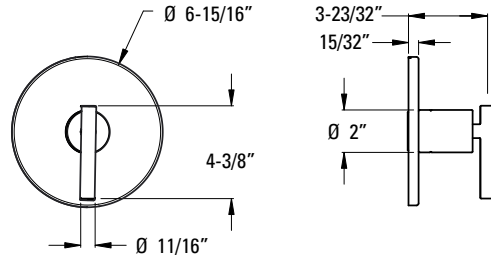

Model	Finish	Case Qty	List Price
★	R89-1NCC	Polished Chrome	3	$118
	R89-1NCK	Brushed Nickel	3	$183
	R89-1NCB	Matte Black	3	$176
	R89-1NCBG	Brushed Gold	3	$189

Pressure Balance Valve Only Trim

Technical Info

1. **Features:**
2. SecurePfit™
   - Metal Lever Handle
   - Hot/Cold Indicator

★	Ø16-NC1C	Polished Chrome	3	$103
	Ø16-NC1K	Brushed Nickel	3	$136
	Ø16-NC1B	Matte Black	3	$135
	Ø16-NC1BG	Brushed Gold	3	$163