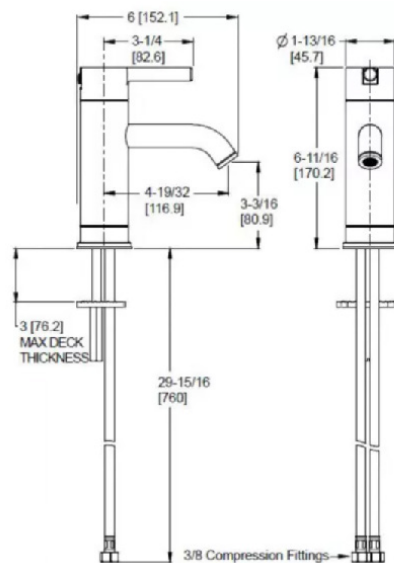

Holes: · 1-Hole Installation

1. **Features:**
2. Ceramic Disc Valve
   - Metal Lever Handle
   - Single Post Mounting Ring
   - Optional 3-Hole Installation Deck Plate Available, Order 961-Ø95* Separately
   - Push & Seal Drain Included
   - Hot/Cold Indicator
   - 1.2 gpm @ 60 psi

Deckplates	Model	Finish	Case Qty	List Price
★	961-Ø95A	Polished Chrome	3	$23
★	961-Ø95J	Brushed Nickel	3	$28
★	961-Ø95B	Matte Black	3	$49
★	961-Ø95BG	Brushed Gold	3	$64