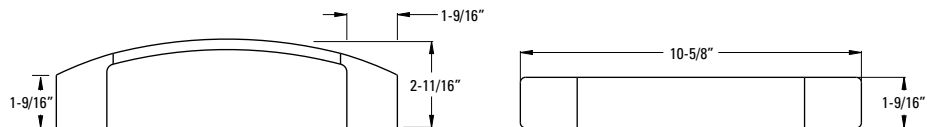

Towel Ring

BRB-DF1C	Polished Chrome	3	$137
BRB-DF1K	Brushed Nickel	3	$190
BRB-DF1B	Matte Black	3	$194

1. **Holes:** · 2-Hole
2. **Features:** · Premium Metal Construction
   · Superior Mounting Posts
   · Concealed Screw Installation
   · Mounting Hardware Included