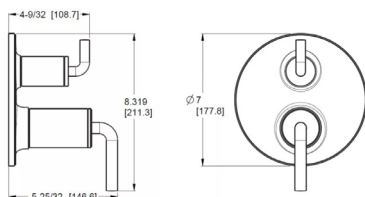

Model	Finish	Case Qty	List Price
R89-STNTC	Polished Chrome	6	$289
R89-STNTK	Brushed Nickel	6	$359
R89-STNTB	Matte Black	6	$382
R89-STNTBG	Brushed Gold	6	$409

Technical Info

1. **Features:**
2. SecurePfit™
   - Metal Lever Handle
   - Hot/Cold Indicator

Must order Ø15-3WDNS (Non-Shared, Cal Green Compliant) or Ø15-6WDS (Shared) Stacked Rough-In Valve Separately. See Valve Section.