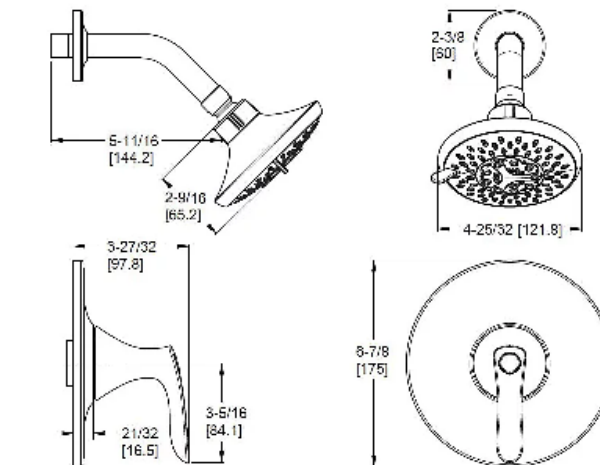

1. **Features:**
2. Quick Trim™ Wall Flange
   - Metal Lever Handle
   - Hot/Cold Indicator
   - Easy To Clean Spray Nozzles
   - Order 941-Ø55 for 1.5 gpm Showerhead Insert
   - Showerhead 1.8 gpm @ 80 psi

ØX8/JX8 Rough in value must be ordered separately see page 46