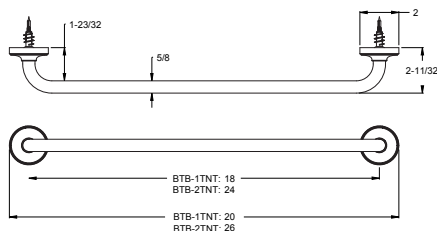

## 24" Towel Bar

BTB-2TNTC	Polished Chrome	6	\$244
BTB-2TNTK	Brushed Nickel	6	\$261
BTB-2TNTB	Matte Black	6	\$277
BTB-2TNTBG	Brushed Gold	6	\$291

**Holes:** · 2-Hole Installation

**Features:** · Premium Metal Construction  
· Superior Mounting Posts  
· Concealed Screw Installation  
· Mounting Hardware Included