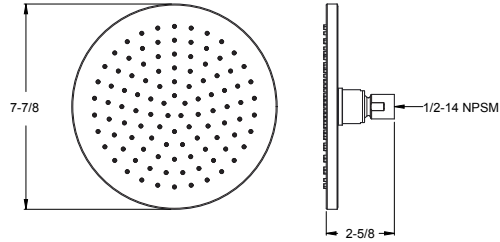

Showerheads

	Model	Finish	Case Qty	List Price	Technical Info
Modern Round™ 10 in. Round Showerhead 	★ USH-Ø3SHWC	Polished Chrome	3	$260	Features: · All Metal Construction · Easy To Clean Spray Nozzles · Shower Arm and Flange Sold Separately
	★ USH-Ø3SHWK	Brushed Nickel	3	$291	
	★ USH-Ø3SHWB	Matte Black	3	$322	
	★ USH-Ø3SHWBG	Brushed Gold	3	$354