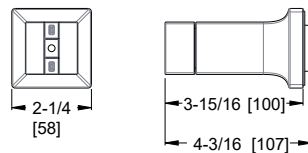

1. **Features:**
2. SecurePfit™ with Anti-Handle Wobble
   - All Metal Construction
   - Front Handle Controls Temperature
   - Back Handle Controls Volume
   - Required Handle Sold Separately

Must Order TX9-31ØA or TX9-34ØA Thermostatic Valve Separately

Model	Finish	Price
Ø16-VRVC	Polished Chrome	$150
Ø16-VRVD	Polished Nickel	$180
Ø16-VRVB	Matte Black	$192
Ø16-VRVBG	Brushed Gold	$206