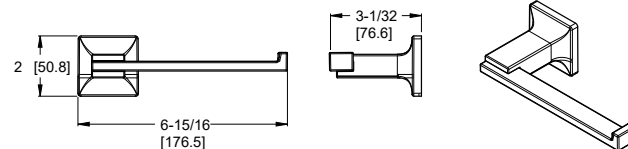

Model	Finish	Price	Technical Info
Paper Holder	BPH-VRVSC	Polished Chrome	$103	Features: · All Metal Construction · Fixed Hook · Mounting Hardware Included · Concealed Screw Installation
	BPH-VRVSD	Polished Nickel	$121	
	BPH-VRVSB	Matte Black	$128	
	BPH-VRVSBG	Brushed Gold	$138