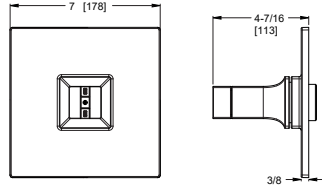

Verve® - Shower

Model	Finish	Price
R89-1VRVC	Polished Chrome	$188
R89-1VRVD	Polished Nickel	$235
R89-1VRVB	Matte Black	$250
R89-1VRVBG	Brushed Gold	$268