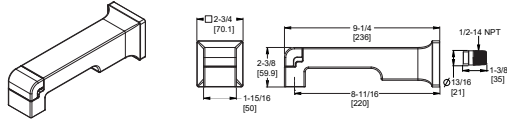

- Features:**
- 13 11/16" Length
 - 1/2" NPT Male Connections

Verve® - Shower

	Model	Finish	Price	Technical Info
Diverting Tub Spout 	Ø15-VRV1C	Polished Chrome	\$250	Features: <ul style="list-style-type: none"> · All Metal Construction · Unique Water Ribbon Flow · Threaded ½" Male Copper Sweat Adapter Included (C X MNPT)
	Ø15-VRV1D	Polished Nickel	\$313	
	Ø15-VRV1B	Matte Black	\$338	
	Ø15-VRV1BG	Brushed Gold	\$363	