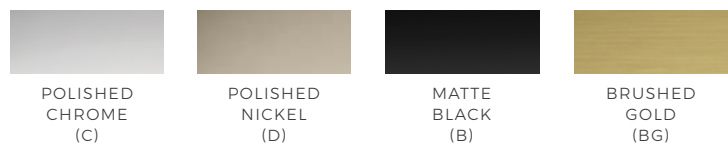

3

STEP 3
CHOOSE YOUR
HANDLE
Handles sold separately

HHL-VRV

HHL-VRVT

HHL-VRVL

4

STEP 4
CHOOSE YOUR
HANDLE FINISH

Verve® - Single Control

	Model	Finish	Price
Single Control Less Handle	LG42-VRVC	Polished Chrome	\$436
	LG42-VRVD	Polished Nickel	\$546
	LG42-VRVB	Matte Black	\$581
	LG42-VRVBG	Brushed Gold	\$624

Technical Info

Holes: · 1-Hole