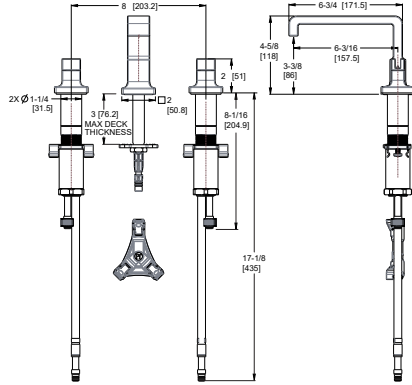

Verve® - Widespread / Wall Mount

	Model	Finish	Price	Technical Info
Widespread Ribbon Spout Less Handles	LG49-VRVIC	Polished Chrome	$541	Holes: · 3-Hole Features: · 1.2 GPM Flow Rate · Metal Push & Seal™ Drain · Required Handles Sold Separately · Supply Lines Not Included · UltraSeal™ Ceramic Disc Valve
	LG49-VRVID	Polished Nickel	$676	
	LG49-VRVIB	Matte Black	$722	
	LG49-VRV1BG	Brushed Gold	$772	

Widespread Square Spout Less Handles	LG49-VRV2C	Polished Chrome	$517
	LG49-VRV2D	Polished Nickel	$646
	LG49-VRV2B	Matte Black	$689
	LG49-VRV2BG	Brushed Gold	$739