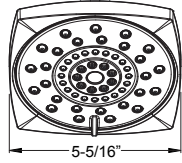

Verve® - Shower

	Model	Finish	Price
Multi-Function Showerhead	973-255A	Polished Chrome	$42
	973-255D	Polished Nickel	$69
	973-255B	Matte Black	$78
	973-255BG	Brushed Gold	$85