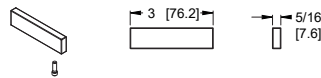

Features: · All Metal Construction