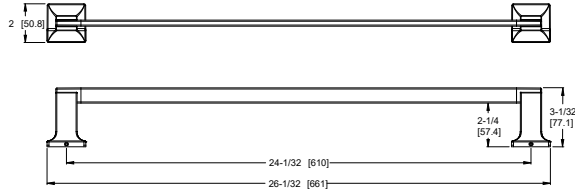

Verve® - Accessories

	Model	Finish	Price	Technical Info
Towel Bar 24"	BTB-2VRVC	Polished Chrome	$145	Features: · All Metal Construction · 24" Towel Bar · Mounting Hardware Included · Concealed Screw Installation
	BTB-2VRVD	Polished Nickel	$170	
	BTB-2VRVB	Matte Black	$181	
	BTB-2VRVBG	Brushed Gold	$193