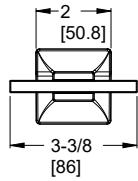

Verve® - Accessories

	Model	Finish	Price	Technical Info
T Handle Robe Hook	BRH-VRV1C	Polished Chrome	$67	Features: · All Metal Construction · Fixed Hook · Mounting Hardware Included
	BRH-VRV1D	Polished Nickel	$79	
	BRH-VRV1B	Matte Black	$84	
	BRH-VRV1BG	Brushed Gold	$90