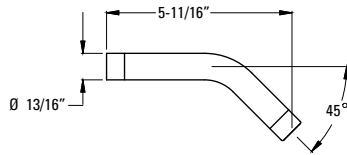

Technical Info

1. **Features:**
2. Three-Function Showerhead
   - 3 Functions:
     - Penetrating Massage
     - Rain Spray
     - Invigorating Spray
   - Easy To Clean Spray Nozzles
   - Showerhead 1.8 gpm @ 80 psi

	Model	Finish	Price
Curved Shower Arm	973-Ø3ØA	Polished Chrome	$17
	973-Ø3ØD	Polished Nickel	$20
	973-Ø3ØB	Matte Black	$23
	973-Ø3ØBG	Brushed Gold	$34