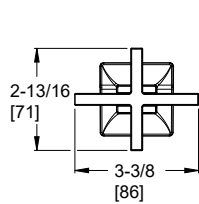

Model	Finish	Price	Technical Info
Cross Handle Robe Hook	BRH-VRV2C	Polished Chrome	$73	Features: · All Metal Construction · Fixed Hook · Mounting Hardware Included
	BRH-VRV2D	Polished Nickel	$86	
	BRH-VRV2B	Matte Black	$91	
	BRH-VRV2BG	Brushed Gold	$97