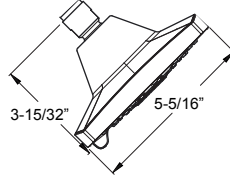

Verve® - Shower

	Model	Finish	Price
Multi-Function Showerhead	973-255A	Polished Chrome	$42
	973-255D	Polished Nickel	$69
	973-255B	Matte Black	$78
	973-255BG	Brushed Gold	$85