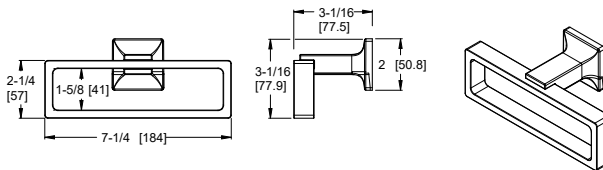

Model	Finish	Price	Technical Info
Towel Ring	BRB-VRVC	Polished Chrome	$109	Features: · All Metal Construction · Mounting Hardware Included · Concealed Screw Installation
	BRB-VRVD	Polished Nickel	$128	
	BRB-VRVB	Matte Black	$137	
	BRB-VRVBG	Brushed Gold	$145