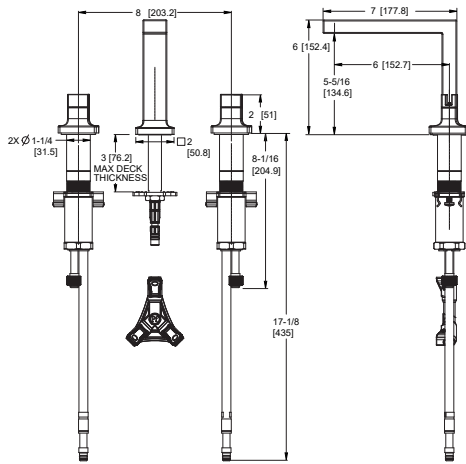

Features: · All Metal Construction
· Pforever Warranty®

Verve® - Widespread / Wall Mount

	Model	Finish	Price	Technical Info
Widespread Ribbon Spout Less Handles	LG49-VRVIC	Polished Chrome	\$541	Holes: · 3-Hole Features: · 1.2 GPM Flow Rate · Metal Push & Seal™ Drain · Required Handles Sold Separately · Supply Lines Not Included · UltraSeal™ Ceramic Disc Valve
	LG49-VRVID	Polished Nickel	\$676	
	LG49-VRVIB	Matte Black	\$722	
	LG49-VRV1BG	Brushed Gold	\$772	

Widespread Square Spout Less Handles	LG49-VRV2C	Polished Chrome	\$517
	LG49-VRV2D	Polished Nickel	\$646
	LG49-VRV2B	Matte Black	\$689
	LG49-VRV2BG	Brushed Gold	\$739

Holes: · 3-Hole
Features: · 1.2 GPM Flow Rate
 · Metal Push & Seal™ Drain
 · Required Handles Sold Separately
 · Supply Lines Not Included
 · UltraSeal™ Ceramic Disc Valve