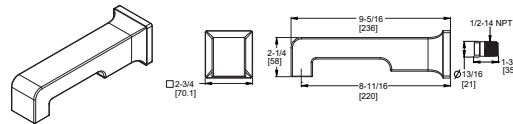

Model	Finish	Price	Technical Info
Non Diverting Tub Spout 	Ø15-VRV2C	Polished Chrome	$219	Features: · All Metal Construction · Unique Water Ribbon Flow · Threaded ½" Male Copper Sweat Adapter Included (C X MNPT)
	Ø15-VRV2D	Polished Nickel	$274	
	Ø15-VRV2B	Matte Black	$293	
	Ø15-VRV2BG	Brushed Gold	$313