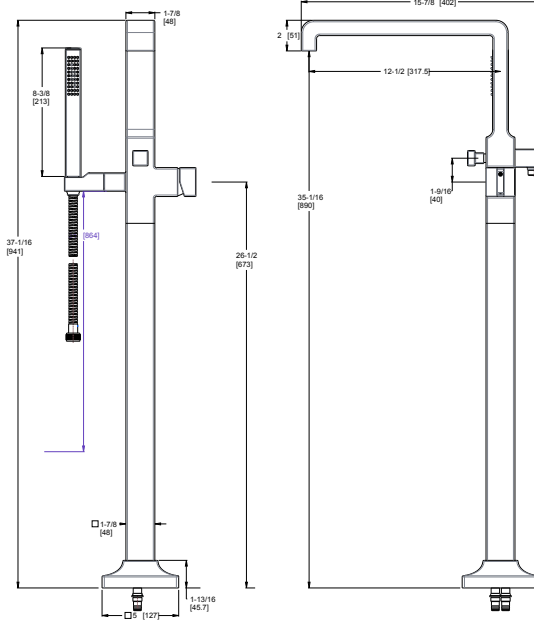

Verve® - Tub Filler

	Model	Finish	Price	Technical Info
Free Standing Tub Filler Less Handles	LG6-1VRVC	Polished Chrome	$1999	Holes: · 1-Hole Features: · 8 GPM @ 45 PSI Flow Rate · 1.8 GPM Flow Rate (Handheld) · 60" Metal Hose · All Metal Construction · Ceramic Disc Valve · Easy to Clean Nozzles · Optional Concrete Mounting Bracket 931-145 Available (Sold Separately) · Required Handles Sold Separately
	LG6-1VRVD	Polished Nickel	$2499	
	LG6-1VRVB	Matte Black	$2665	
	LG6-1VRVBG	Brushed Gold	$2855	

Lever Handle For Free Standing Tub Fillers

HHL-LG6-1VRVLC	Polished Chrome	$90
HHL-LG6-1VRVLD	Polished Nickel	$113
HHL-LG6-1VRVLB	Matte Black	$120
HHL-LG6-1VRVLBG	Brushed Gold	$128

Features: · All Metal Construction