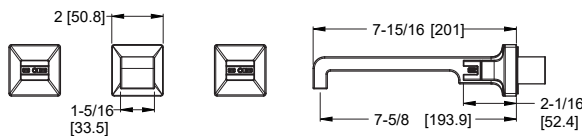

Holes: · 3-Hole
Features: · 1.2 GPM Flow Rate
· Trim Only.
· Valve Not Included
· Metal Push & Seal™ Drain Sold Separately
· Mounting Hardware Included
· Required Handles Sold Separately
· Supply Lines Not Included
· UltraSeal™ Ceramic Disc Valve

**Must Order LØW8-Ø2ØØ Separately.
See Valve Section.**