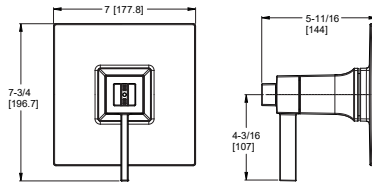

Technical Info

1. **Features:**
2. SecurePfit™ with Anti-Handle Wobble
   - All Metal Construction
   - Showerhead, Tub Spout Not Included
   - Required Handles Sold Separately

Must Order ØX8-31ØA or ØX8-34ØA Pressure Balance Rough-In Valve Separately. See Valve Section.

Model	Finish	Price
R89-VRVC	Polished Chrome	$275
R89-VRVD	Polished Nickel	$344
R89-VRVB	Matte Black	$473
R89-VRVBG	Brushed Gold	$394