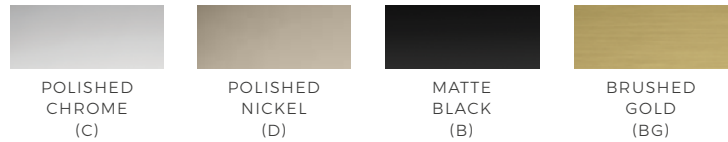

WHAT WILL YOU
CREATE?

CUSTOMIZE YOUR CREATION

1

STEP 1
CHOOSE YOUR SPOUT
Handles sold separately

LG49-VRV1C

LG49-VRV2C

2

STEP 2
CHOOSE YOUR
SPOUT FINISH