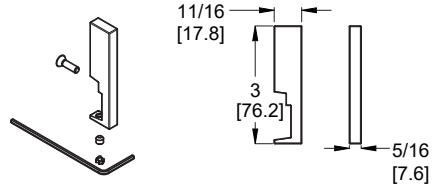

Features: · 1.2 GPM Flow Rate
· Metal Push & Seal™ Drain
· Supply Lines Not Included
· UltraSeal™ Ceramic Disc Valve
· Required Handles Sold Separately

Lever Handle for Single Control	HHL-LG42-VRVLC	Polished Chrome	\$31
	HHL-LG42-VRVLD	Polished Nickel	\$40
	HHL-LG42-VRVLB	Matte Black	\$43
	HHL-LG42-VRVLBG	Brushed Gold	\$45