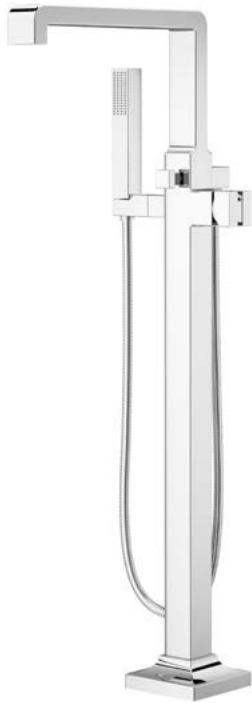

Verve® - Widespread / Wall Mount / Roman Tub

	Model	Finish	Price	Technical Info
Cross Handle for Widespread/Wall Mount and Roman Tub 	HHL-VRVXC	Polished Chrome	\$63	Features: · All Metal Construction · 2 Handles Included
	HHL-VRVXD	Polished Nickel	\$79	
	HHL-VRVXB	Matte Black	\$84	
	HHL-VRVXBG	Brushed Gold	\$90	

Lever Handle for Widespread/Wall Mount and Roman Tub 	HHL-VRVLC	Polished Chrome	\$60	Features: · All Metal Construction · 2 Handles Included
	HHL-VRVLD	Polished Nickel	\$76	
	HHL-VRVLB	Matte Black	\$80	
	HHL-VRVLBG	Brushed Gold	\$86	

T Handle for Widespread/Wall Mount and Roman Tub 	HHL-VRVTC	Polished Chrome	\$60	Features: · All Metal Construction · 2 Handles Included
	HHL-VRVTD	Polished Nickel	\$76	
	HHL-VRVTB	Matte Black	\$80	
	HHL-VRVTBG	Brushed Gold	\$86	

Verve® - Tub Filler

	Model	Finish	Price	Technical Info
Free Standing Tub Filler Less Handles	LG6-1VRVC	Polished Chrome	\$1999	Holes: · 1-Hole Features: · 8 GPM @ 45 PSI Flow Rate · 1.8 GPM Flow Rate (Handheld) · 60" Metal Hose · All Metal Construction · Ceramic Disc Valve · Easy to Clean Nozzles · Optional Concrete Mounting Bracket 931-145 Available (Sold Separately) · Required Handles Sold Separately
	LG6-1VRVD	Polished Nickel	\$2499	
	LG6-1VRVB	Matte Black	\$2665	
	LG6-1VRVBG	Brushed Gold	\$2855	