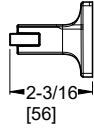

Verve® - Accessories

	Model	Finish	Price	Technical Info
T Handle Robe Hook	BRH-VRV1C	Polished Chrome	$67	Features: · All Metal Construction · Fixed Hook · Mounting Hardware Included
	BRH-VRV1D	Polished Nickel	$79	
	BRH-VRV1B	Matte Black	$84	
	BRH-VRV1BG	Brushed Gold	$90