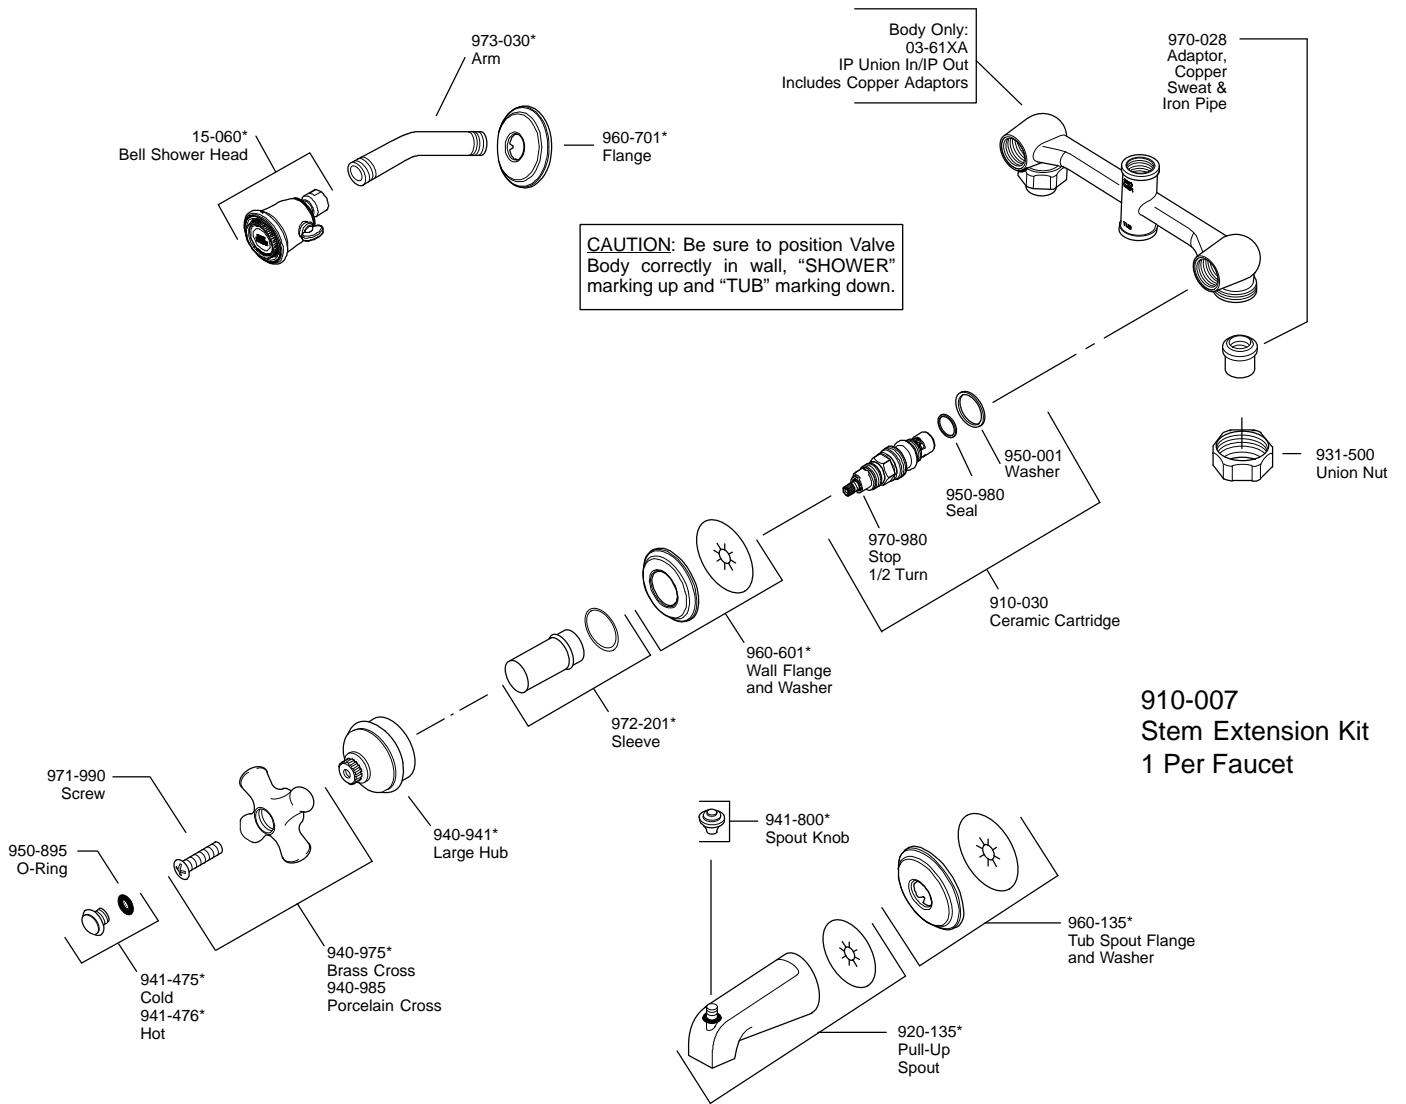

PARTS EXPLOSION

03 Series Two-Handle Tub & Shower

FINISHES * Indicates Finish

A Polished Chrome	M Almond	U Rustic Bronze
B Black	N Antique Bronze	V PVD Polished Brass
E Rustic Pewter	P Polished Brass	W White
D PVD Polished Nickel	Q Satin Brass	Y Tuscan Bronze
J PVD Brushed Nickel	R Copper	Z Oil-Rubbed Bronze
K Satin Nickel	S Stainless Steel	
L Satin Stainless	T Biscuit	

All finishes not available on all parts

1-800-PFAUCET www.pricepfister.com
 1701 DaVinci, Lake Forest, CA 92610

07/15/08

Price Pfister