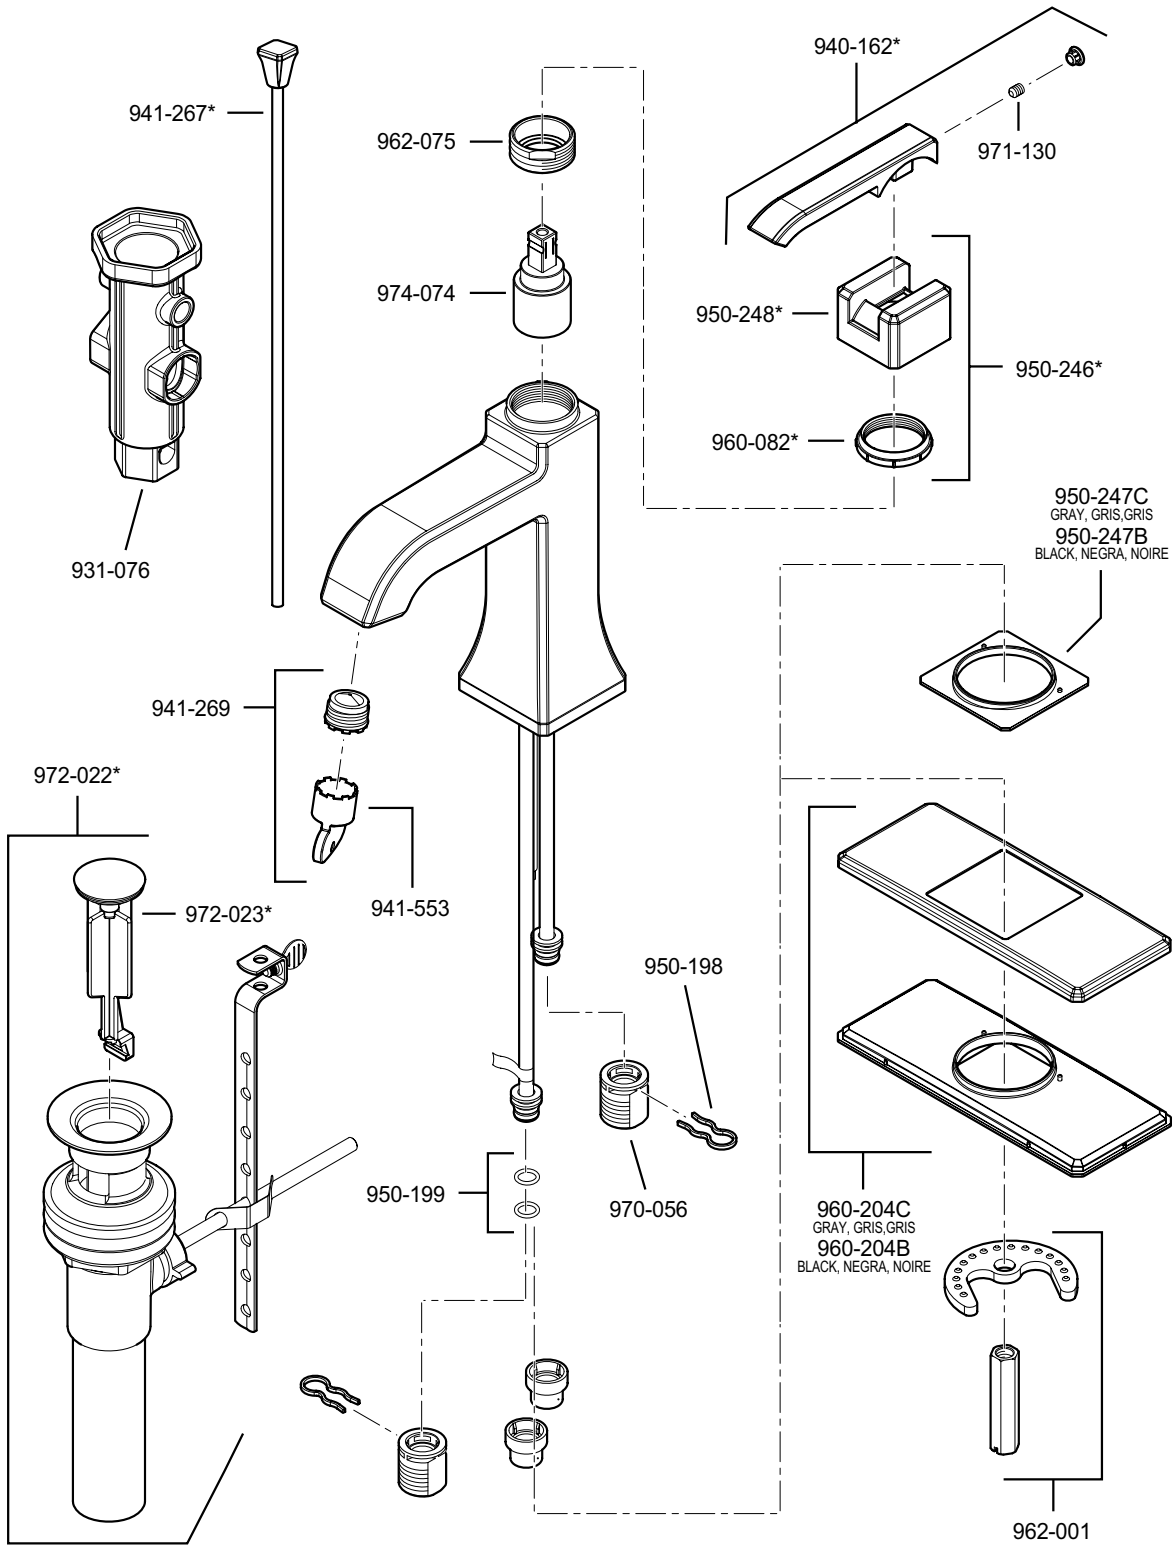

# PARTS EXPLOSION

## 42 Series Park Avenue™ C/S Single Control Lavatory Faucet

**FINISHES \* Indicates Finish**

- |                       |                         |                      |
|-----------------------|-------------------------|----------------------|
| A Polished Chrome     | K Satin Nickel          | U Rustic Bronze      |
| B Black               | L Satin Stainless Steel | V PVD Polished Brass |
| C Light Gray          | P Polished Brass        | W White              |
| D PVD Polished Nickel | Q Fired Copper          | Y Tuscan Bronze      |
| E Rustic Pewter       | R Antique Copper        | AB Aged Brass        |
| G Velvet Aged Bronze  | S Stainless Steel       | MC Midnight Chrome   |
| J PVD Brushed Nickel  | T Biscuit               |                      |

All finishes not available on all parts

1-800-PFAUCET pfisterfaucets.com  
19701 DaVinci, Lake Forest, CA 92610

01/31/11

**Pfister™**