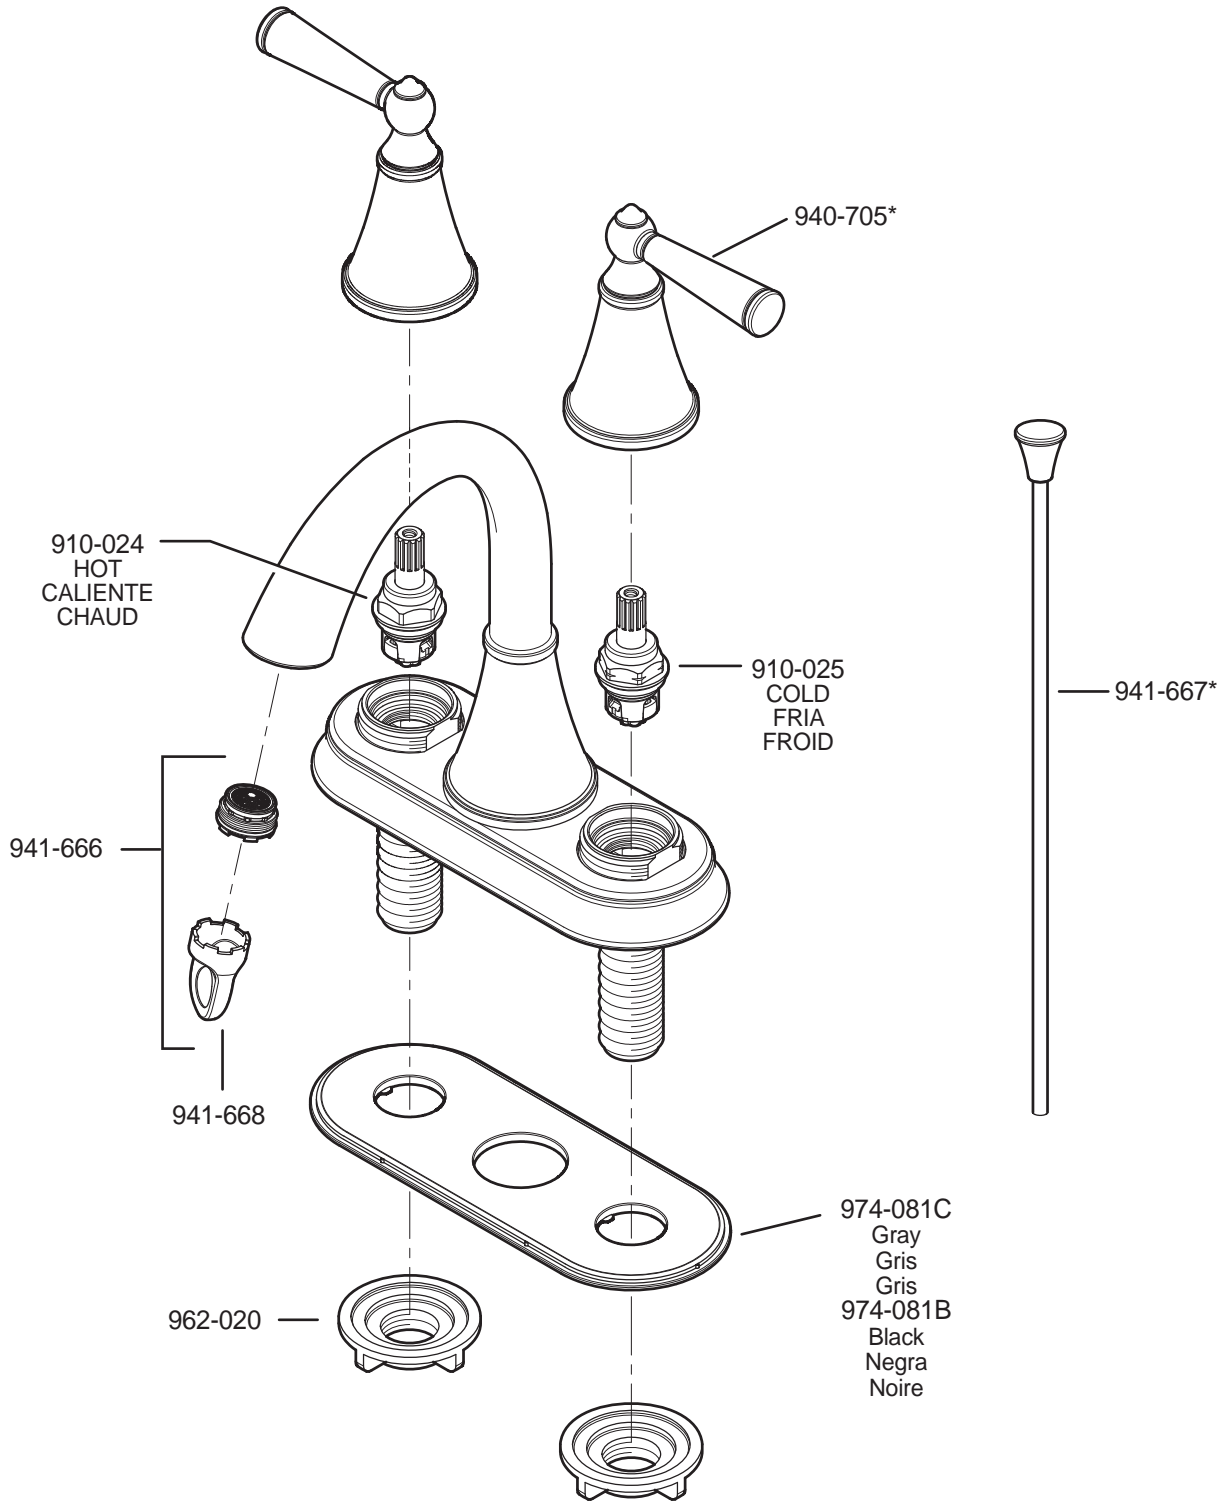

PARTS EXPLOSION

48 Series Saxton™ Collection 4" Centerset Lavatory Faucet

FINISHES * Indicates Finish

A Polished Chrome	M Almond	U Rustic Bronze
B Black	N Antique Bronze	V PVD Polished Brass
E Rustic Pewter	P Polished Brass	W White
D PVD Polished Nickel	Q Satin Brass	Y Tuscan Bronze
J PVD Brushed Nickel	R Copper	Z Oil-Rubbed Bronze
K Satin Nickel	S Stainless Steel	
L Satin Stainless	T Biscuit	