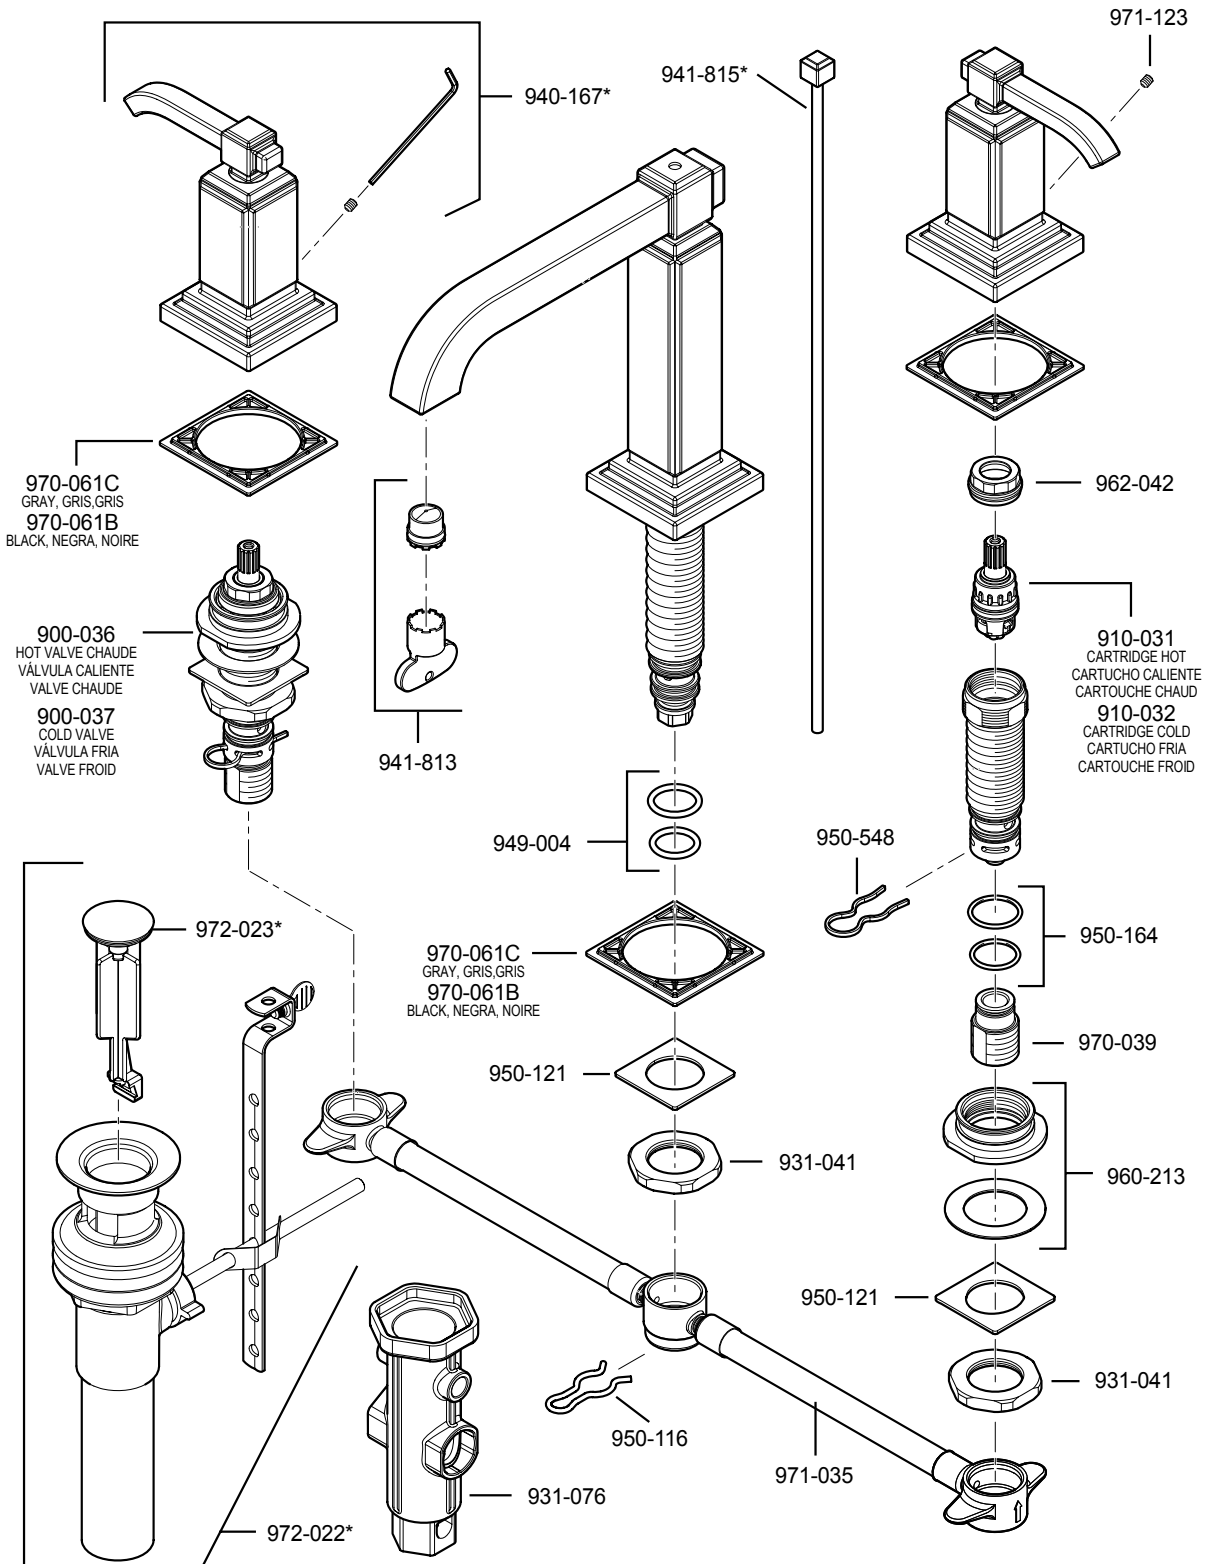

# PARTS EXPLOSION

## 49 Series Carnegie™ Widespread Lavatory Faucet

**FINISHES \* Indicates Finish**

- |                       |                         |                      |
|-----------------------|-------------------------|----------------------|
| A Polished Chrome     | K Satin Nickel          | U Rustic Bronze      |
| B Black               | L Satin Stainless Steel | V PVD Polished Brass |
| C Light Gray          | P Polished Brass        | W White              |
| D PVD Polished Nickel | Q Fired Copper          | Y Tuscan Bronze      |
| E Rustic Pewter       | R Antique Copper        | AB Aged Brass        |
| G Velvet Aged Bronze  | S Stainless Steel       | MC Midnight Chrome   |
| J PVD Brushed Nickel  | T Biscuit               |                      |

1-800-PFAUCET pfisterfaucets.com  
19701 DaVinci, Lake Forest, CA 92610

10/16/12

**Pfister™**

All finishes not available on all parts