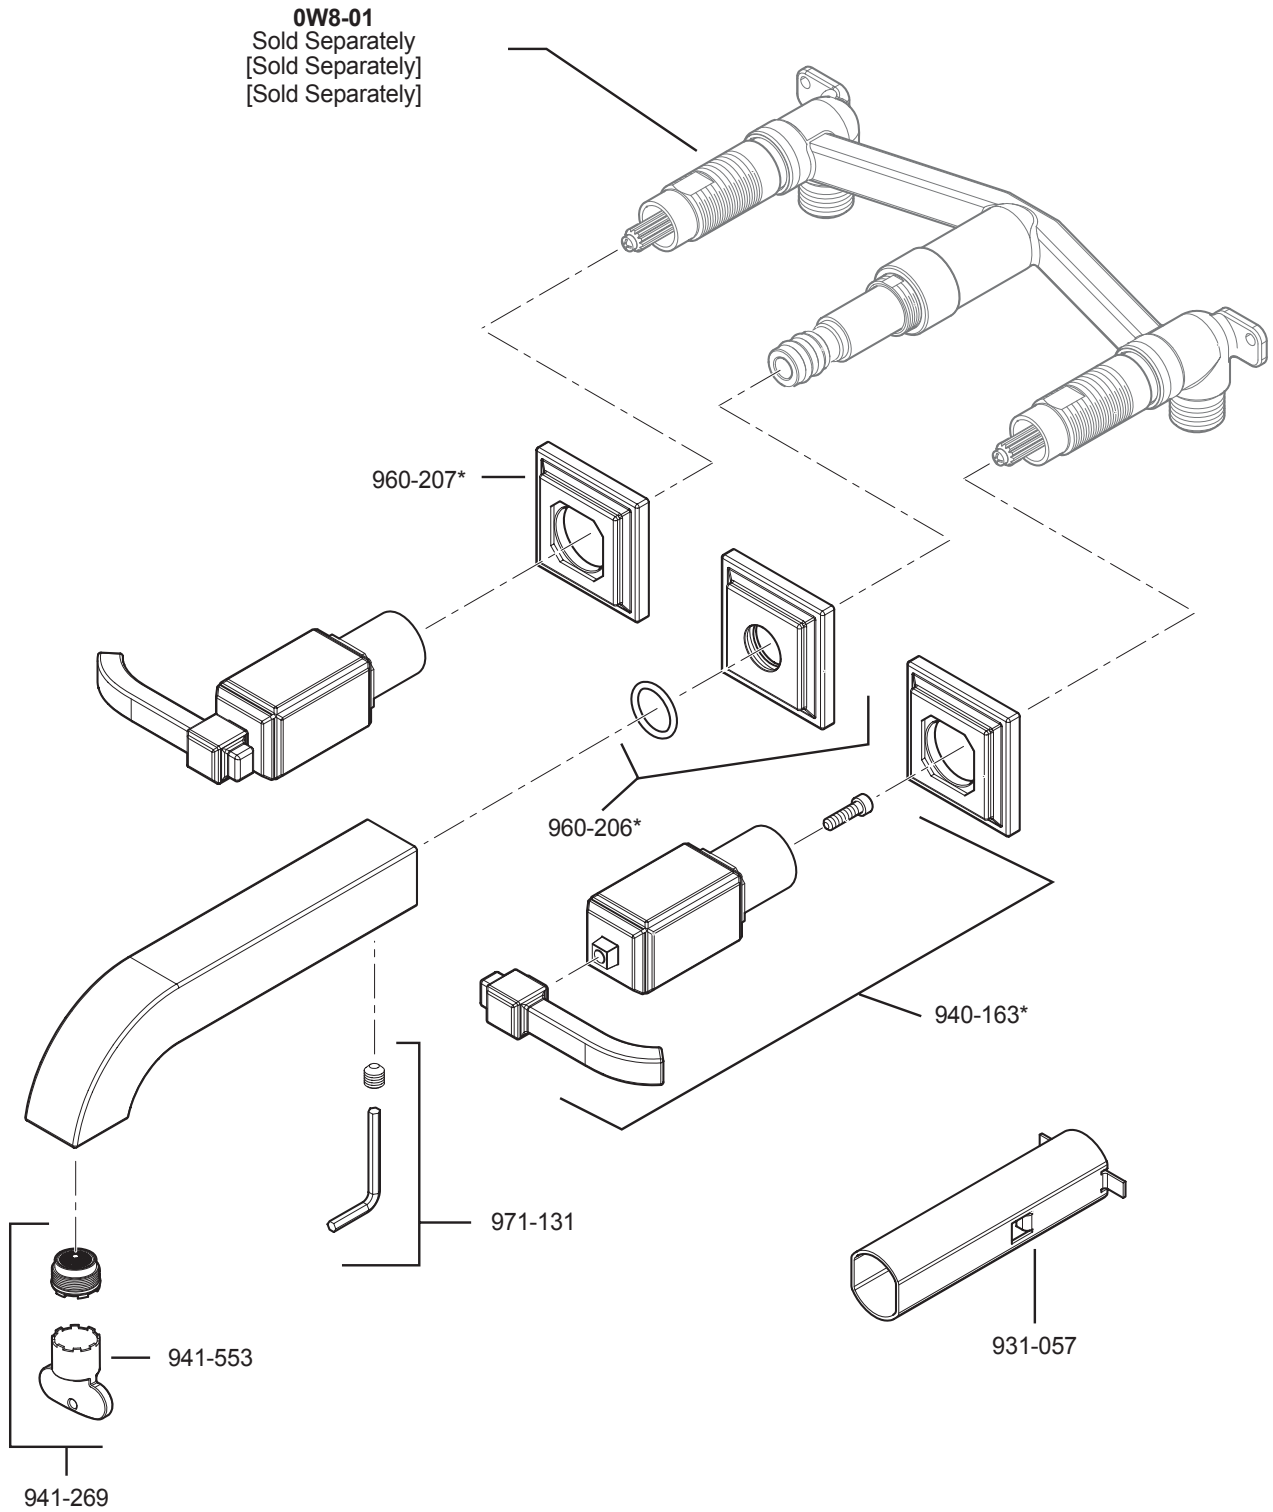

# PARTS EXPLOSION

## 49 Series Carnegie™ 8" Wall Mount Lavatory Faucet

**FINISHES \* Indicates Finish**

- |                       |                         |                      |
|-----------------------|-------------------------|----------------------|
| A Polished Chrome     | K Satin Nickel          | U Rustic Bronze      |
| B Black               | L Satin Stainless Steel | V PVD Polished Brass |
| C Light Gray          | P Polished Brass        | W White              |
| D PVD Polished Nickel | Q Fired Copper          | Y Tuscan Bronze      |
| E Rustic Pewter       | R Antique Copper        | AB Aged Brass        |
| G Velvet Aged Bronze  | S Stainless Steel       | MC Midnight Chrome   |
| J PVD Brushed Nickel  | T Biscuit               |                      |

All finishes not available on all parts

1-800-PFAUCET pfisterfaucets.com  
19701 DaVinci, Lake Forest, CA 92610

01/31/11

**Pfister™**