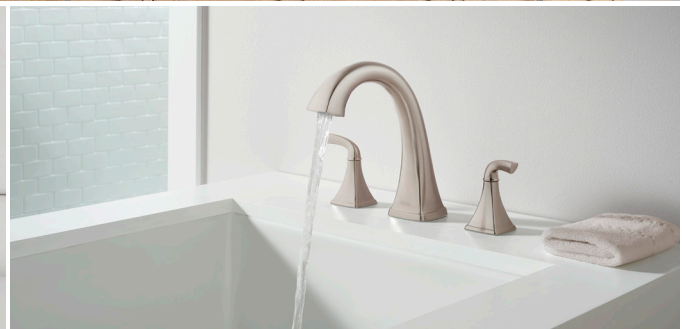

SHOWER ONLY TRIM
LG89-7GL1C

ROMAN TUB TRIM
RT6-5GLC

**ROMAN TUB TRIM WITH
HAND HELD SHOWER**
LG6-4GLC

ACCESSORIES

18" TOWEL BAR - BTB-GL1C
24" TOWEL BAR - BTB-GL2C

ROBE HOOK
BRH-GL1C

TOILET PAPER HOLDER
BPH-GL1C

TOWEL RING
BRB-GL1C

Bronson

Bronson was born for the in-between bathroom. Squared angles and gentle curves coexist in perfect balance, bringing cohesion for those that need to tie it all together in one shiny package.