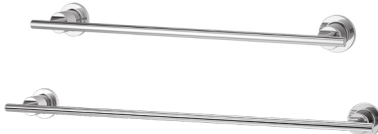

TOWEL RING
BRB-DA1C

Contemptra

This is the faucet that collects compliments by the handful. Contemptra looks oh-so-clean that it can go mod or retro, for those who like to mix and match.

FINISH OPTIONS

Chrome (C)

ROMAN TUB TRIM
RT6-5NCC

ACCESSORIES

18" TOWEL BAR - BTB-NC1C
24" TOWEL BAR - BTB-NC2C

ROBE HOOK
BRH-NC1C

TOILET PAPER HOLDER
BPH-NC1C

TOWEL RING
BRB-NC1C

Certifications

NSF Lead-Free Certified