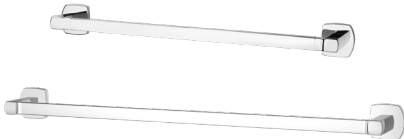

Deckard

Fans of Danish Modern will dig the horizontal lines and rounded edges to be found in the Deckard Collection. If you want to carry clean design right down to your fixtures, this is the solidly square faucet that sports a small footprint.

SHOWER ONLY TRIM
LG89-7DAC

ROMAN TUB TRIM
RT6-5DAC

ROMAN TUB
RT6-1DAC

**ROMAN TUB TRIM WITH
HAND HELD SHOWER**
RT6-2DAC

ACCESSORIES

18" TOWEL BAR - BTB-DA1C
24" TOWEL BAR - BTB-DA2C

ROBE HOOK
BRH-DA1C

TOILET PAPER HOLDER
BPH-DA1C

TOWEL RING
BRB-DA1C

Contemptra

This is the faucet that collects compliments by the handful. Contemptra looks oh-so-clean that it can go mod or retro, for those who like to mix and match.

FINISH OPTIONS

Chrome (C)