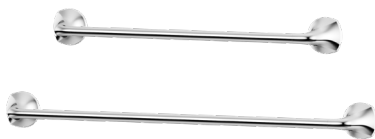

Matte Black (B)

McAllen

SINGLE CONTROL
LG42-MCA0C

4" CENTERSET
LG48-MCA0C

WIDESPREAD
LG49-MCA0C

TUB & SHOWER TRIM
LG89-8MCAC

SHOWER ONLY TRIM
LG89-7MCAC

TUB ONLY TRIM
R89-5MCAC

ROMAN TUB TRIM
RT6-5MCAC

ACCESSORIES

18" TOWEL BAR - BTB-MCA1C
24" TOWEL BAR - BTB-MCA2C

ROBE HOOK
BRH-MCACC

TOILET PAPER HOLDER
BPH-MCACC

TOWEL RING
BRB-MCACC

Woodbury

If you love the clean look of architectural drawings, Woodbury is real-life art for your bath.