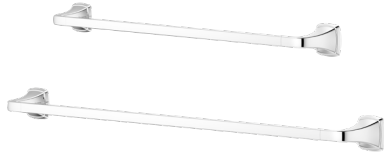

ACCESSORIES

18" TOWEL BAR - BTB-BS1C
24" TOWEL BAR - BTB-BS2C

ROBE HOOK
BRH-BS1C

TOILET PAPER HOLDER
BPH-BS1C