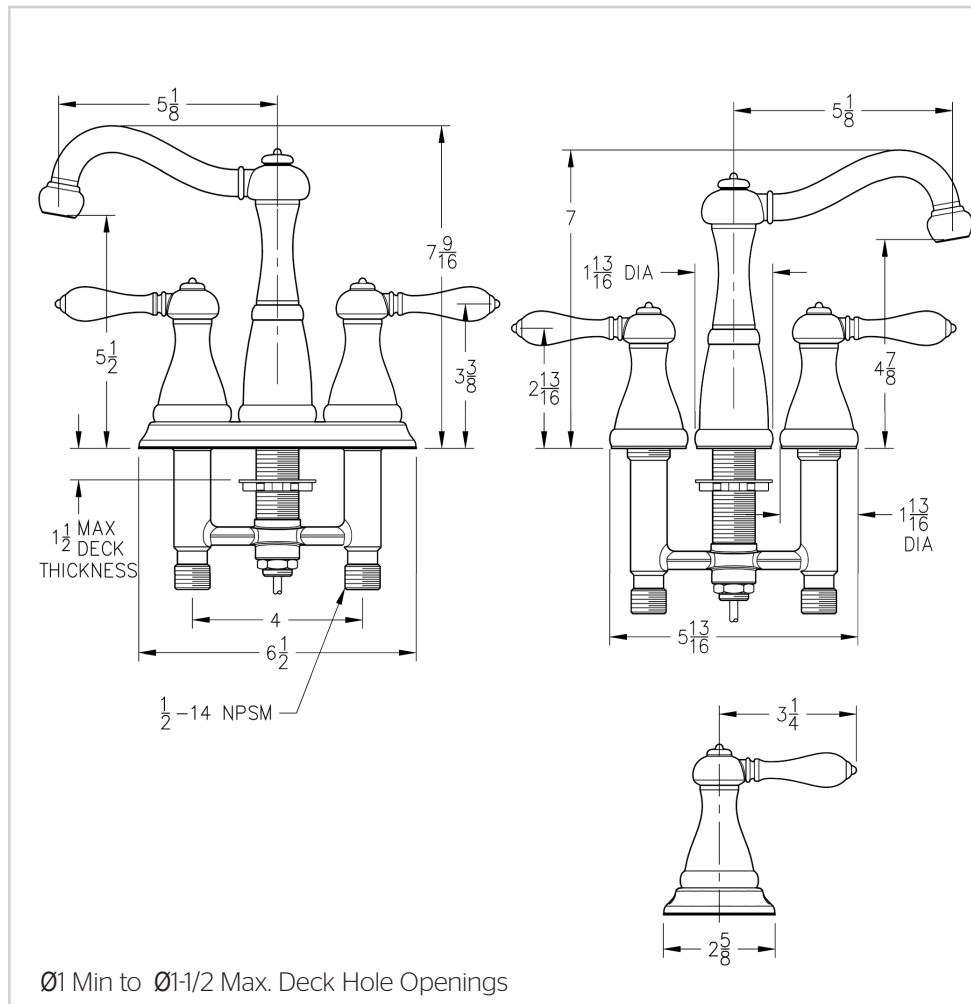

Mini Widespread Lavatory Faucet

- T46-MOBC Finish(CC)
- T46-MOBE Finish(EE)
- T46-MOBK Finish(KK)
- T46-MOBU Finish(UU)
- T46-MOBY Finish(YY)

Specifications

Features

- Fixed Underbody
- Solid Brass Construction
- Metal Lever Handles
- Includes Metal Supply Nuts
- Accommodates Up to 2" Deck Thickness
- 3-Hole Installation
- 4" Centerset and Mini Widespread Combination
- 2.2 GPM (8.33 L/M) Flow Rate
- Install With or Without Deck Plate
- Metal Pop-Up
- High-Arc Decorative Spout
- Pforever Seal Ceramic Disc Valve
- Pforever Warranty®

Dimensions

Metal Pop-Up