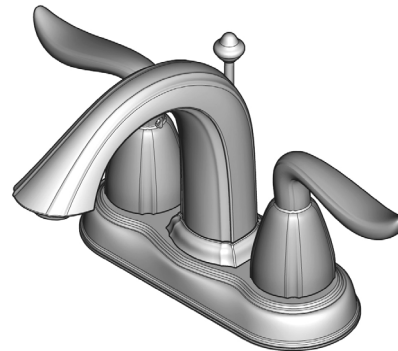

Highlights

- Complete Collection with Coordinating Roman Tub and Tub & Shower Options
- ¼ Turn Ceramic Disc Valves
- Pforever Warranty®

Code Compliance

Price Pfister products are designed and manufactured in compliance with the following standards and codes:

- IAPMO certified • ASME A112.18.1
- CSA B125 certified • ANSI A117.1 (Lever handles only)

48 Series

SANTIAGO™

4" Centerset Lavatory Faucet

Lever Handles

3-Hole Installation

1/4 Turn Ceramic Disc Valves

Finishes	T48-ST0C	T48-ST0K	T48-ST0Y
Tuscan Bronze			X
Polished Chrome	X		
Satin Nickel		X	

Features	T48-ST0C	T48-ST0K	T48-ST0Y
Metal Lever Handles	X	X	X
3-Hole Installation	X	X	X
ADA Approved	X	X	X
Metal Pop-Up	X	X	X
High Arc Spout	X	X	X
¼ Turn Ceramic Disc Valves	X	X	X
Step-By-Step Installation Instructions	X	X	X
Pforever Warranty®	X	X	X