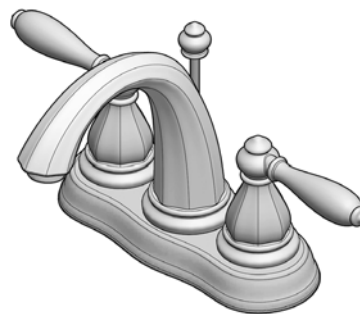

Highlights

- ¼ Turn Ceramic Disc Valves
- Pforever Warranty®
- Metal Pop-Up

Code Compliance

Price Pfister products are designed and manufactured in compliance with the following standards and codes:

- IAPMO certified • ASME A112.18.1
- CSA B125 certified • ANSI A117.1 (Lever handles only)

48 Series

Portola™

4" Centerset Lavatory Faucet

Lever Handles

3-Hole Installation

1/4 Turn Ceramic Valves

Finishes	T48-RP0C	T48-RP0K	T48-RP0Y
Tuscan Bronze			X
Polished Chrome	X		
Satin Nickel		X	

Features	T48-RP0C	T48-RP0K	T48-RP0Y
Metal Lever Handles	X	X	X
3-Hole Installation	X	X	X
2.2 gpm (8.33 L/M) Flow Rate	X	X	X
ADA Compliant	X	X	X
Metal Pop-Up	X	X	X
High-Arc Decorative Spout	X	X	X
¼ Turn Ceramic Disc Valves	X	X	X
Pforever Warranty®	X	X	X