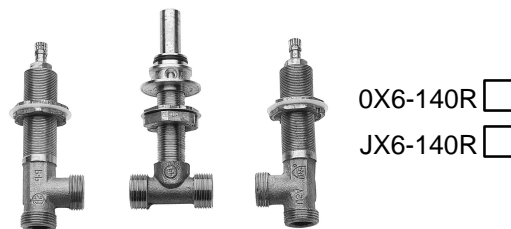

Highlights

- Loose Body
- Valve Only
- Solid Brass Construction

Code Compliance

Price Pfister products are designed and manufactured in compliance with the following standards and codes:

- IAPMO certified
- ASME A112.18.1
- CSA B125 certified
- ANSI A117.1 (Lever handles only)

0X6 Series

Roman Tub Valve

Two-Handle

3-Hole Installation

Ceramic Disc Valves

	0X6-140R	JX6-140R
Finishes		
Unfinished	X	X

	0X6-140R	JX6-140R
Features		
Dual 1/2" I.P. or 1/2" Copper Sweat Connections	X	X
Job Pack Quantities		X
Pforever Warranty®	X	X