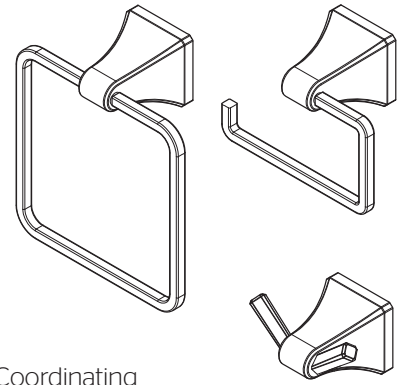

- BPH-FE1C Finish(CC)
- BPH-FE1D Finish(DD)
- BPH-FE1K Finish(KK)

- BPH-FE1Y Finish(Y)
- BRB-FE1C Finish(CC)
- BRB-FE1D Finish(DD)
- BRB-FE1K Finish(KK)

- BRB-FE1Y Finish(Y)
- BRH-FE1C Finish(CC)
- BRH-FE1D Finish(DD)
- BRH-FE1K Finish(KK)
- BRH-FE1Y Finish(Y)

Specifications

- Complete Collection with Coordinating Lavatory and Tub & Shower Options

Features

- Mounting Hardware Included
- Paper Holder (BPH Only)
- Robe Hook (BRH Only)
- Towel Ring (BRB Only)
- Complete Collection with Coordinating Lavatory and Tub & Shower Options
- Pforever Warranty®

Dimensions