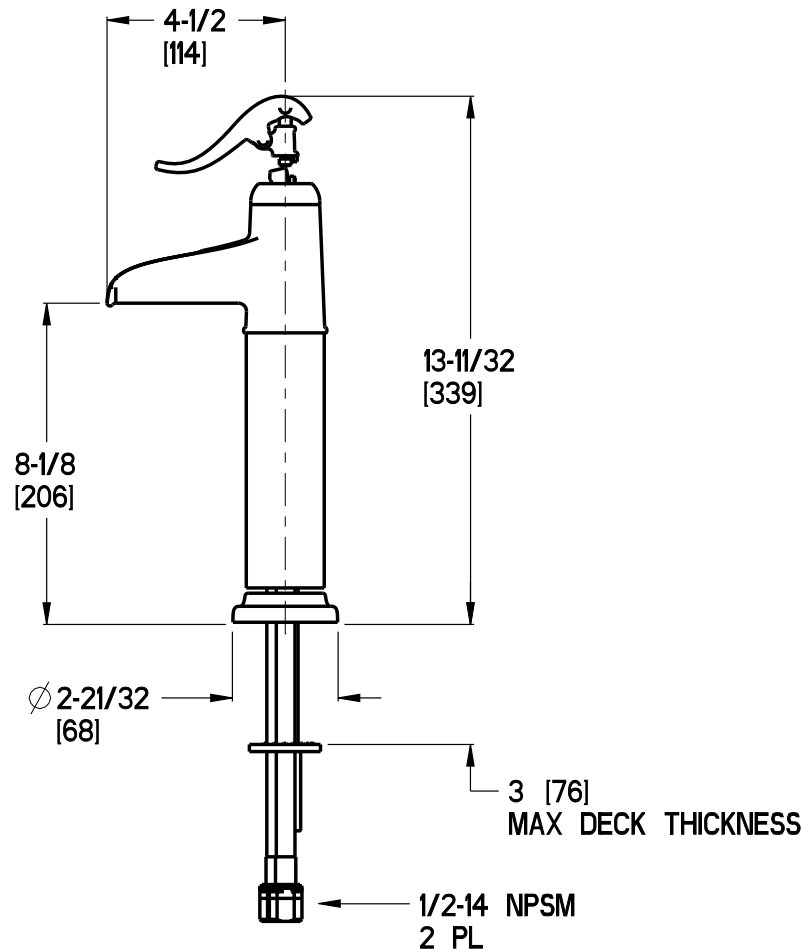

### Features

- MatchMakers® Accessories Available
- Waterfall Trough Spout
- Lever Handle
- Less Pop-Up
- Not Drilled
- Fixed Spout
- Single-Post Mounting
- Pforever Seal Ceramic Disc Valve
- Pforever Warranty®

## Dimensions

Ø1 Min to Ø1-1/2 Max. Deck Hole Openings