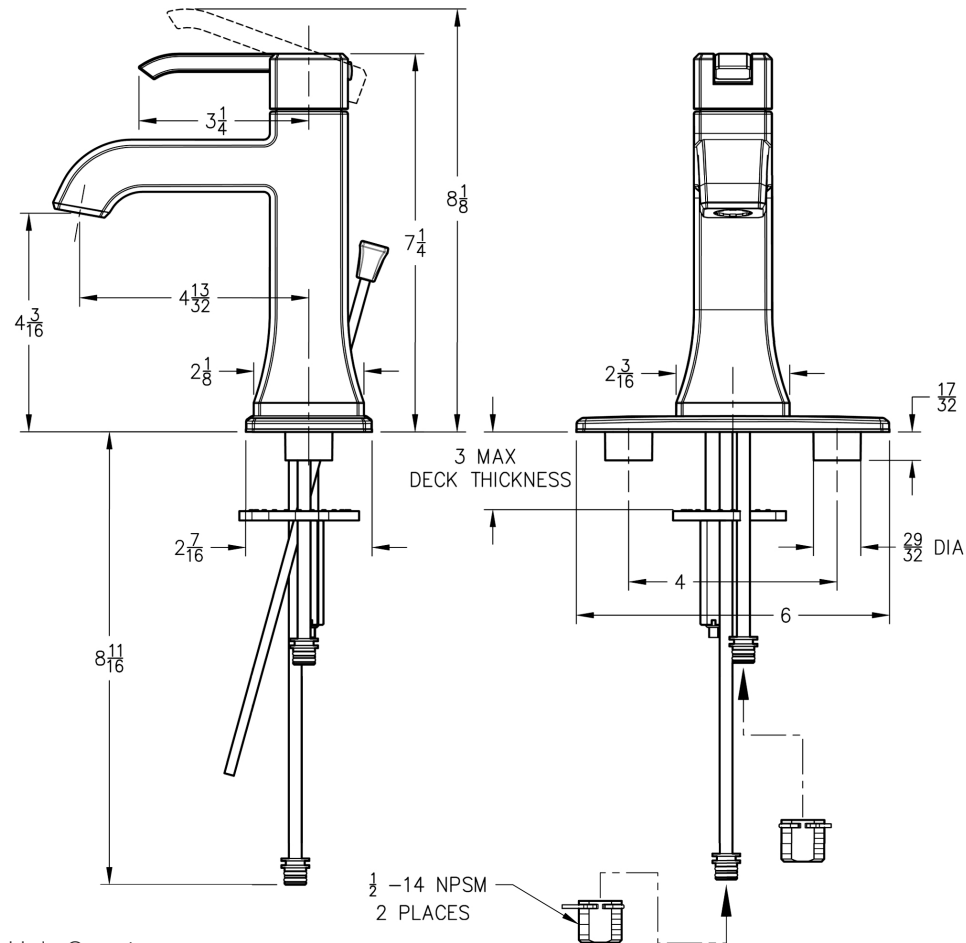

Park Avenue™ Single Control Lavatory Faucet

- GT42-FE0C Finish(CC)
- GT42-FE0D Finish(DD)
- GT42-FE0K Finish(KK)
- GT42-FE0Y Finish(Y Y)

Specifications

- Lever Handles
- 1 or 3-Hole Installation
- Pforever Seal

Features

- Lever Handles
- 1 or 3-Hole Installation;
Deck Plate or Single Hole
- Mounting Option
- Pforever Warranty®

Code Compliance

Pfister products are designed and manufactured in compliance with the following standards and codes:

Dimensions

Ø1 Min to Ø1-1/2 Max. Deck Hole Openings