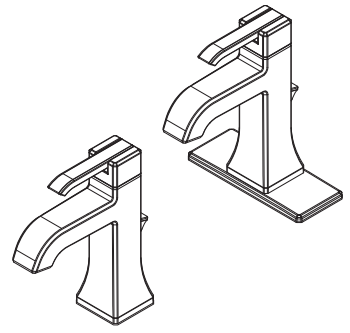

Park Avenue™ Single Control Lavatory Faucet

- GT42-FE0C Finish(CC)
- GT42-FE0D Finish(DD)
- GT42-FE0K Finish(KK)
- GT42-FE0Y Finish(Y Y)

Specifications

- Lever Handles
- 1 or 3-Hole Installation
- Pforever Seal

Features

- Lever Handles
- 1 or 3-Hole Installation;
Deck Plate or Single Hole
- Mounting Option
- Pforever Warranty®

Code Compliance

Pfister products are designed and manufactured in compliance with the following standards and codes:

Dimensions

Ø1 Min to Ø1-1/2 Max. Deck Hole Openings