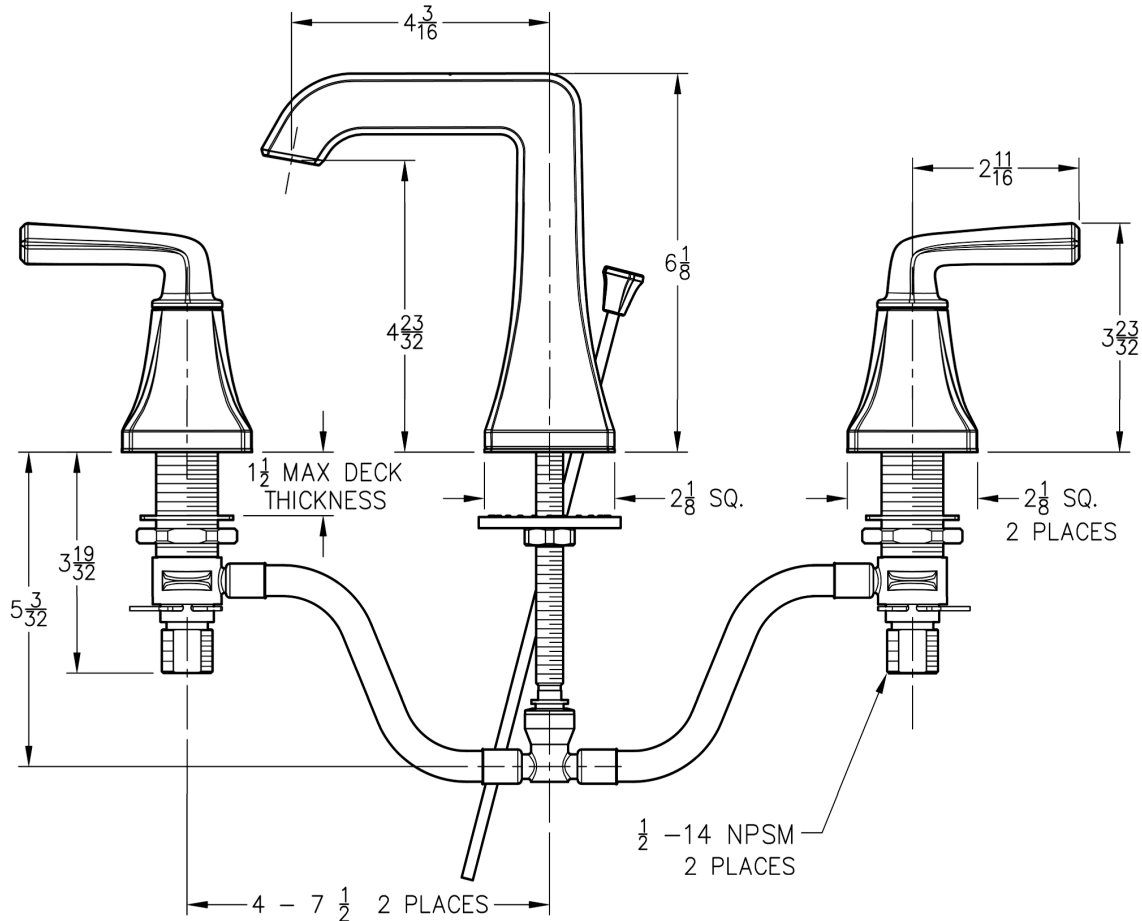

### Specifications

- Lever Handles
- 3-Hole Installation
- Pforever Seal

### Features

- Quick Connect Installation
- Lever Handles
- 3-Hole Installation
- Metal Pop-Up
- 8"-15" Variable Installation
- Pforever Seal Ceramic Disc Valve
- Pforever Warranty®

### Dimensions

Ø1 Min to Ø1-1/2 Max. Deck Hole Openings