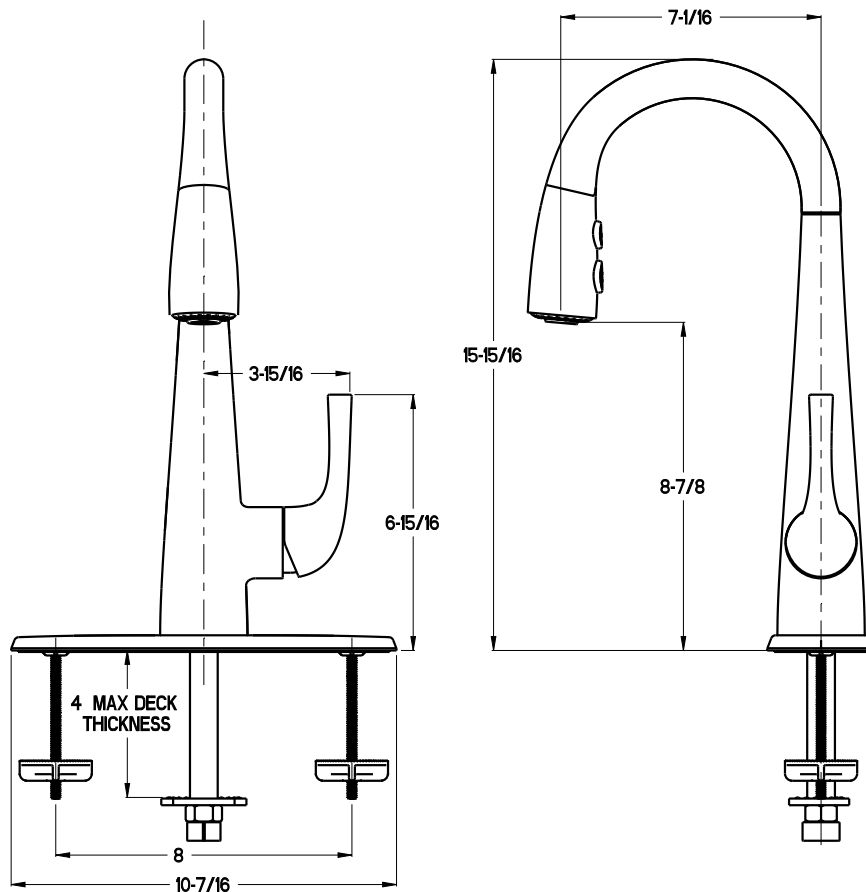

### Features

- 1.8 GPM Flow Rate
- Self Cleaning Spray Head
- Install With or Without Deck Plate
- Single-Post Mounting Option
- 3 Function Pull-Down Sprayer
- Pforever Seal Ceramic Disc Valves
- Pforever Warranty®

## Dimensions

36 Inch Supply Lines with  
3/8 Female Compression  
Brass Connections

Ø1-3/8 Min to Ø1-1/2 Max. Deck Hole Openings