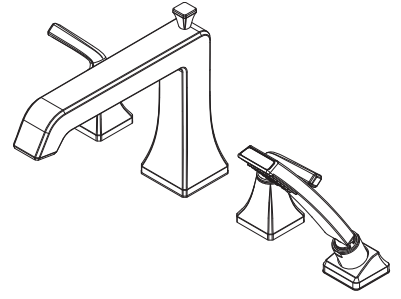

- RT6-4FEC Finish(CC)
- RT6-4FED Finish(DD)
- RT6-4FEK Finish(KK)
- RT6-4FEY Finish(Y Y)

### Specifications

- Lever Handles
- 4-Hole Installation
- Trim Only, Valve Not Included

### Features

- Coordinates with Matching Hand Shower
- Handheld Shower Included
- Solid Brass Construction
- Metal Lever Handles
- 4-Hole Installation
- Pforever Warranty®

### Dimensions