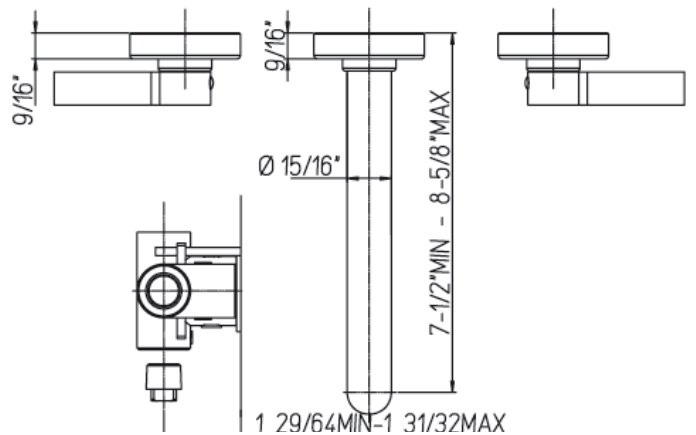

INSTALLATION DIMENSIONS

Serie Rough-in Valve

VALVE207

8" Wall Mounted Lavatory Rough-in Valve

Caffe 8820700XX Design  
(trim sold separately)

Brera 9220700XX Design  
(trim sold separately)

1-877-55-FORTIS (36784)