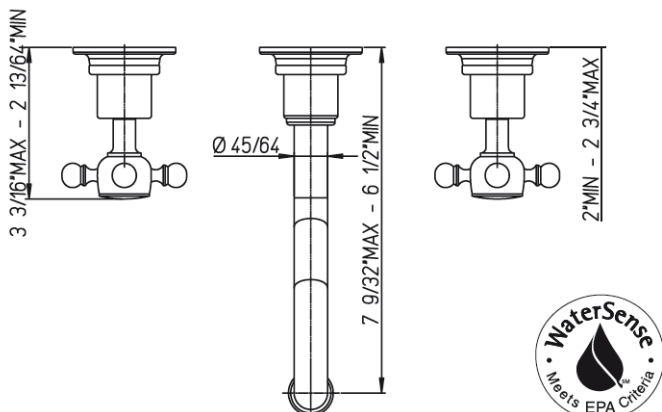

INSTALLATION DIMENSIONS

Serie Rough-in Valve

VALVE207

8" Wall Mounted Lavatory Rough-in Valve

Caffe 8820700XX Design  
(trim sold separately)

Brera 9220700XX Design  
(trim sold separately)

1-877-55-FORTIS (36784)