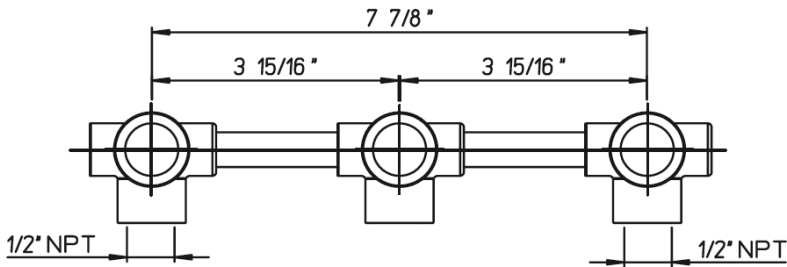

INSTALLATION DIMENSIONS

Serie Rough-in Valve

VALVE207

8" Wall Mounted Lavatory Rough-in Valve

Caffe 8820700XX Design  
(trim sold separately)

Brera 9220700XX Design  
(trim sold separately)

1-877-55-FORTIS (36784)