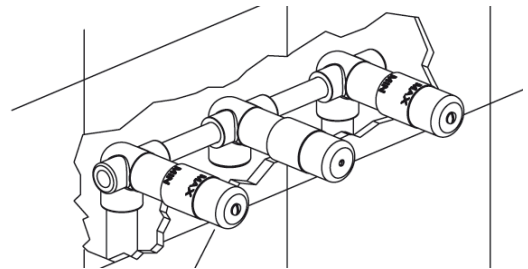

INSTALLATION DIMENSIONS

Serie Rough-in Valve

VALVE207

8" Wall Mounted Lavatory Rough-in Valve

Caffe 8820700XX Design  
(trim sold separately)

Brera 9220700XX Design  
(trim sold separately)

1-877-55-FORTIS (36784)