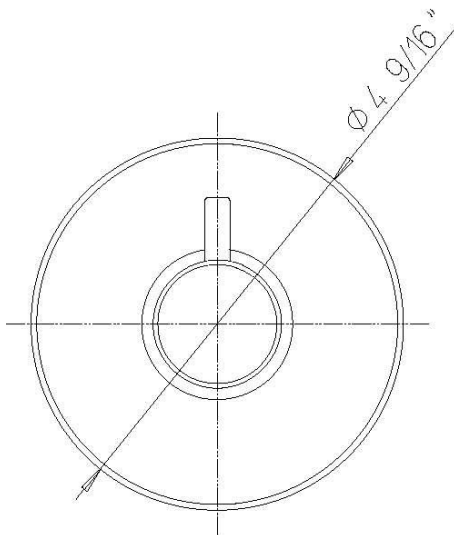

INSTALLATION DIMENSIONS

Serie Rough-In Valve

VALVE400

1/2" Volume Control Rough-in Valve

1-877-55-FORTIS (36784)

19701 Da Vinci
Lake Forest, CA 92610

WWW.FORTISFAUCET.COM

FORTIS
PURO DESIGN ITALIANO