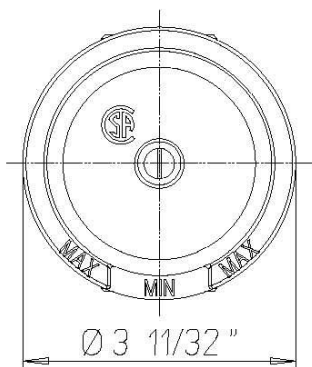

INSTALLATION DIMENSIONS

Serie Rough-In Valve

VALVE400

1/2" Volume Control Rough-in Valve

1-877-55-FORTIS (36784)

19701 Da Vinci
Lake Forest, CA 92610

WWW.FORTISFAUCET.COM

FORTIS
PURO DESIGN ITALIANO