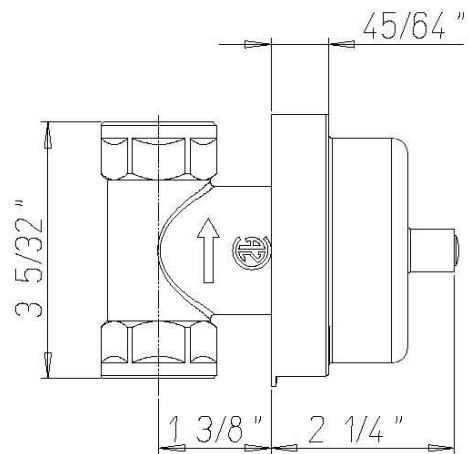

INSTALLATION DIMENSIONS

Serie Rough-In Valve

VALVE400

1/2" Volume Control Rough-in Valve

1-877-55-FORTIS (36784)

19701 Da Vinci
Lake Forest, CA 92610

WWW.FORTISFAUCET.COM

FORTIS
PURO DESIGN ITALIANO