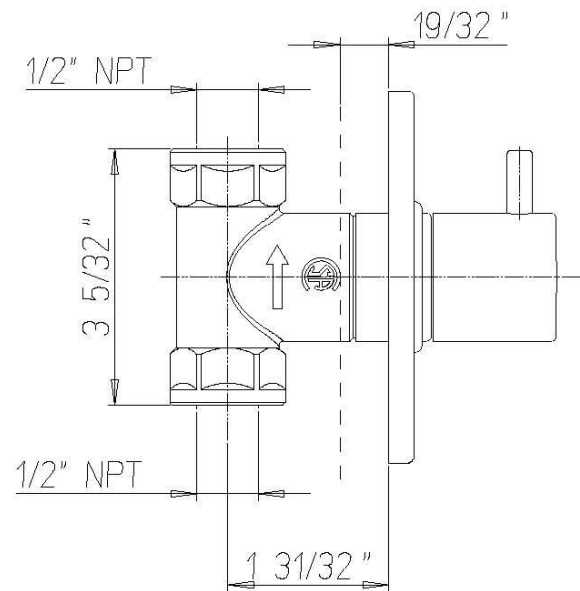

INSTALLATION DIMENSIONS

Serie Rough-In Valve

VALVE400

1/2" Volume Control Rough-in Valve

1-877-55-FORTIS (36784)

19701 Da Vinci
Lake Forest, CA 92610

WWW.FORTISFAUCET.COM

FORTIS
PURO DESIGN ITALIANO