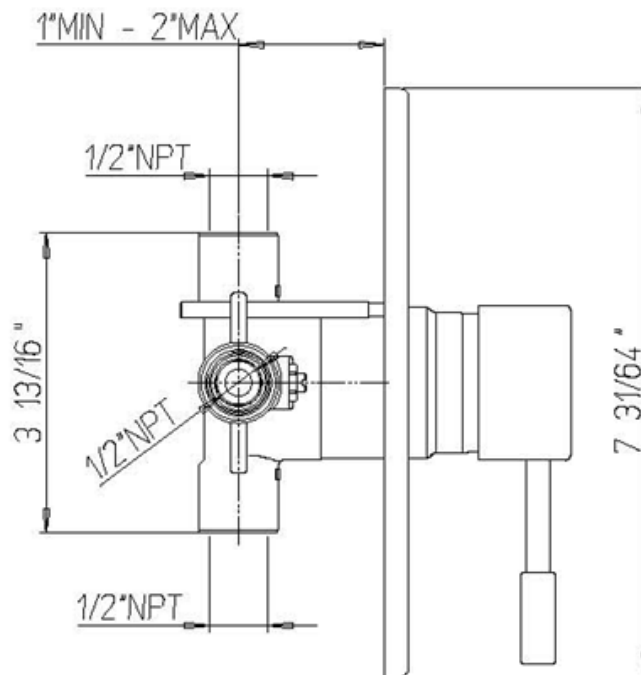

INSTALLATION DIMENSIONS

Serie Rough-in Valve

VALVE697

Pressure Balance Shower Only
Rough-in Valve

1-877-55-FORTIS (36784)

19701 Da Vinci
Lake Forest, CA 92610

WWW.FORTISFAUCET.COM

FORTIS
PURO DESIGN ITALIANO