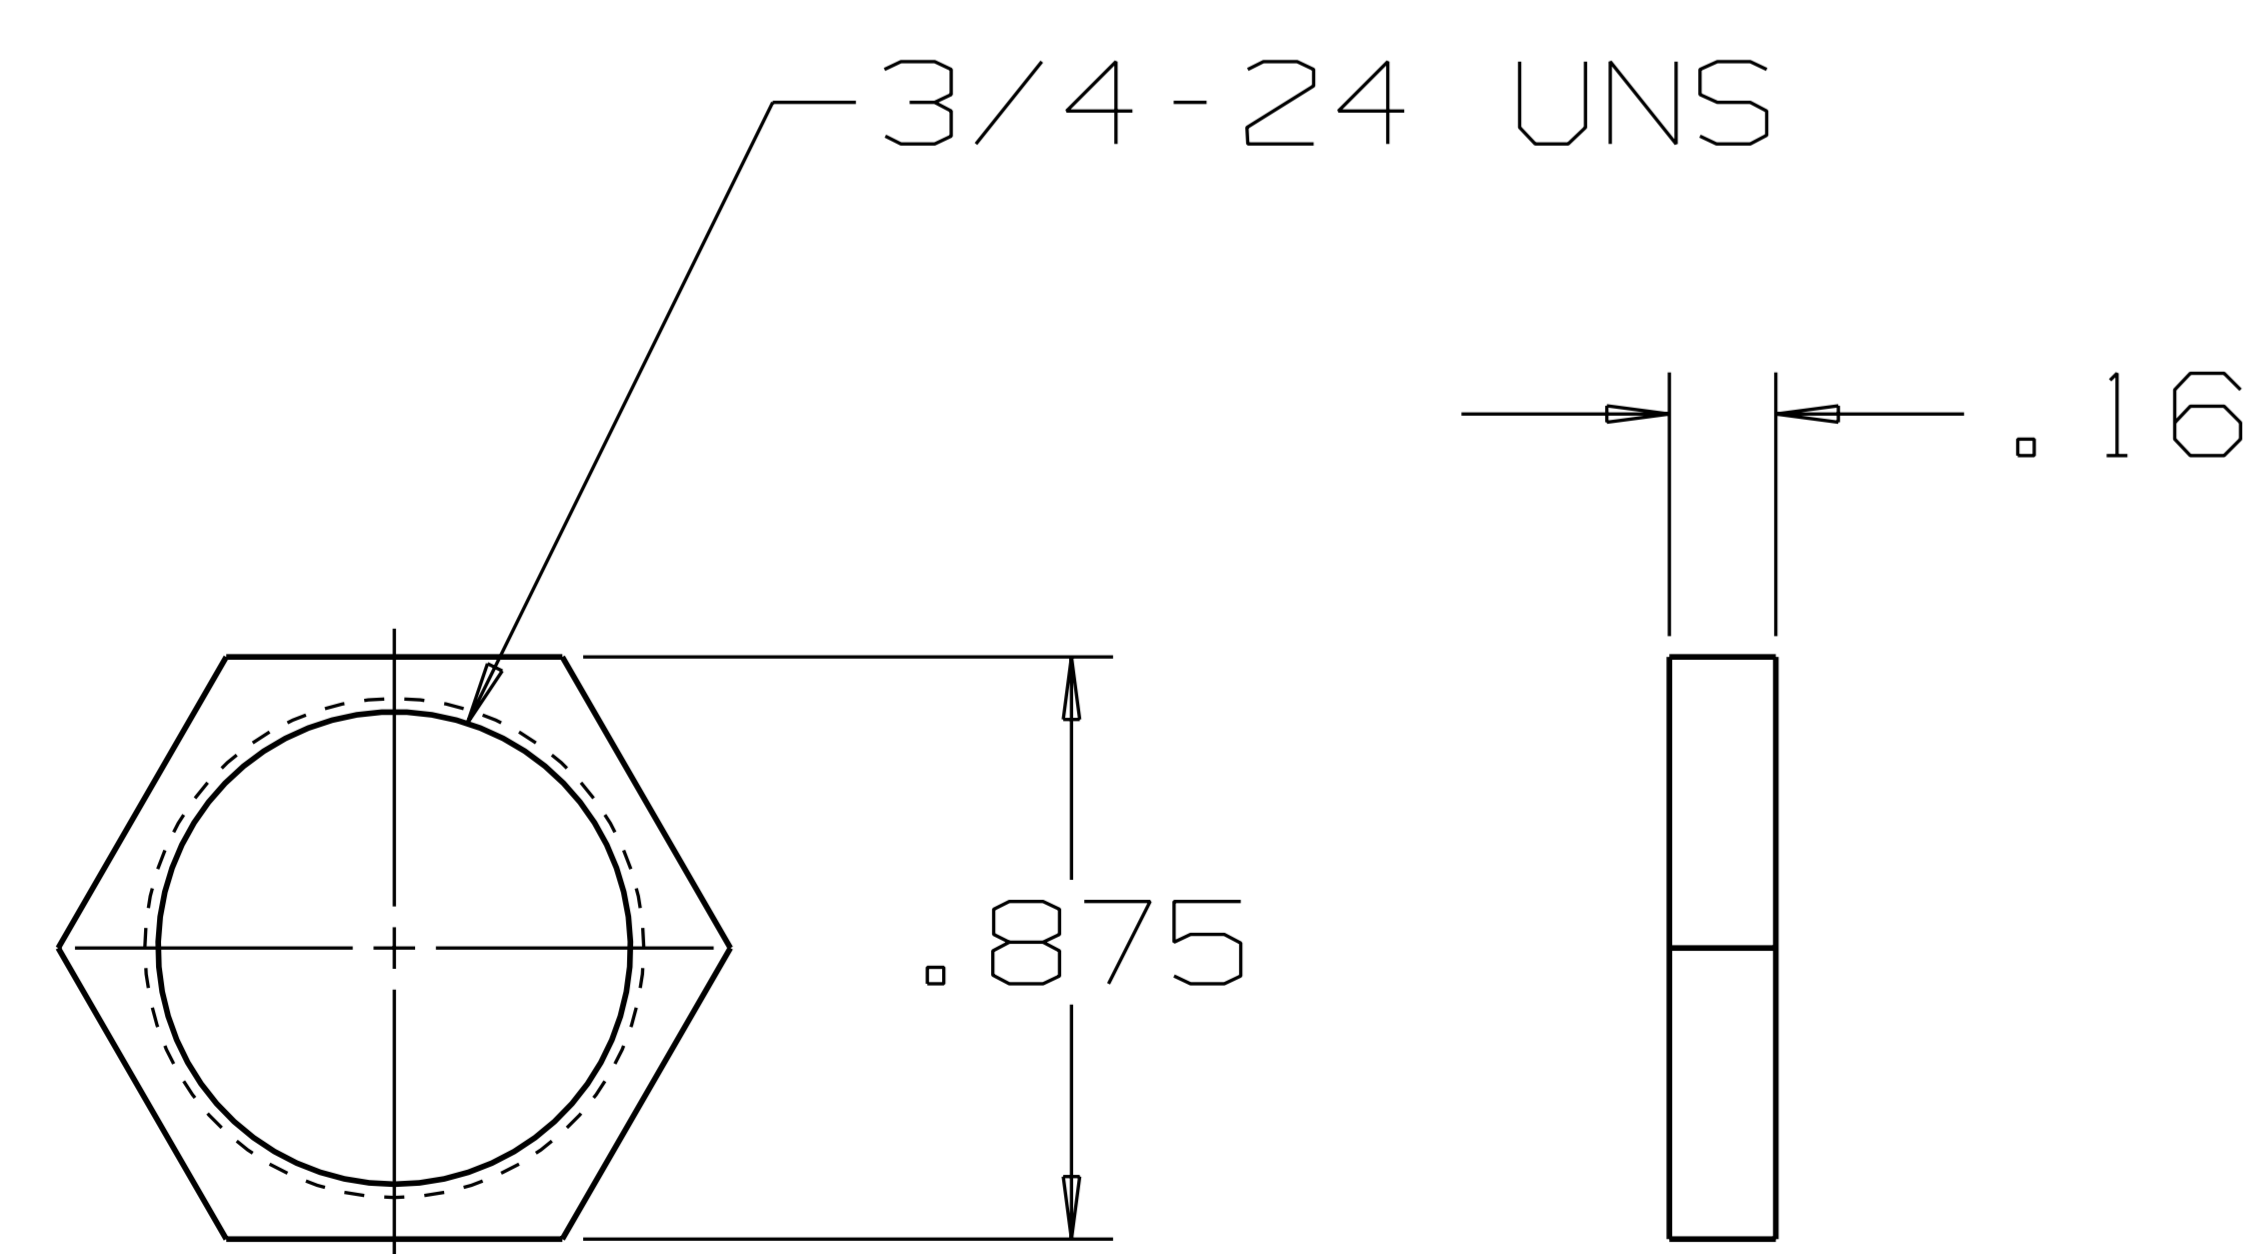

LOCK ASSY

FRONT COVER

NUT

ASSEMBLY VIEW

NOTE: TWO KEYS INCLUDED WITH EACH ASSEMBLY.

PART #	SIZE	"A"
825.D.**	1/4"	.89
825.H.**	1/2"	1.15
825.L.**	3/4"	1.39

LOCKING TAB - BENT

LOCKING TAB - STRAIGHT