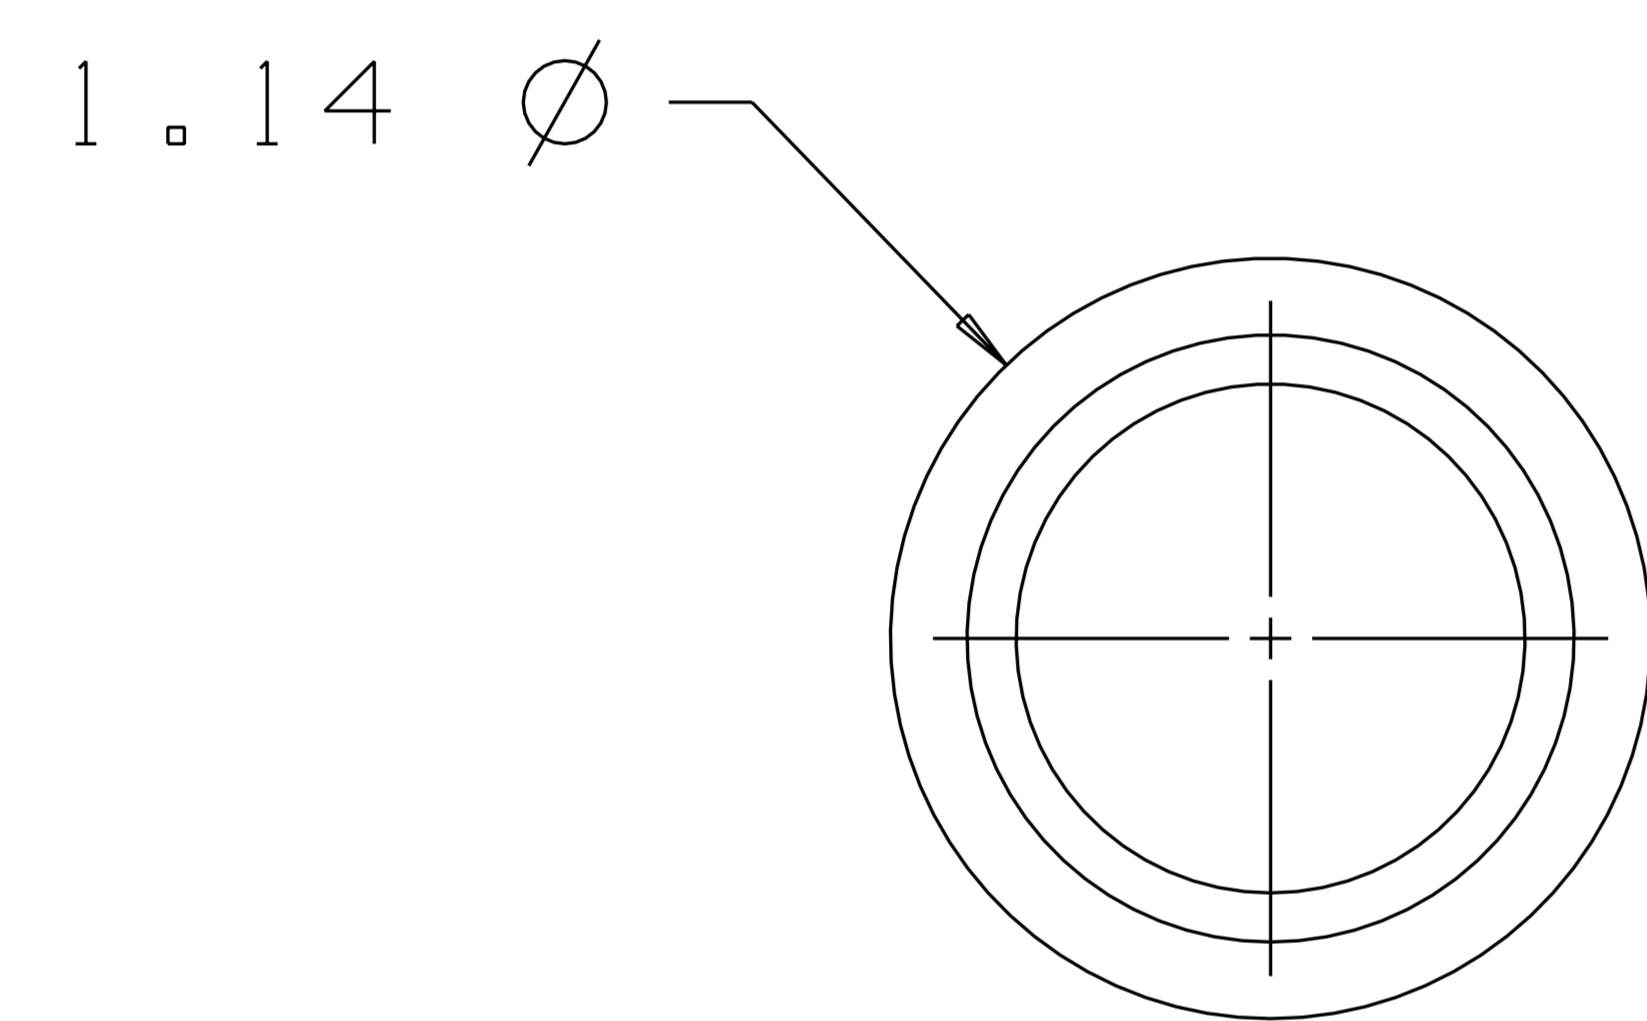

LOCK ASSY

FRONT COVER

NUT

ASSEMBLY VIEW

NOTE: TWO KEYS INCLUDED WITH EACH ASSEMBLY.

PART #	SIZE	"A"
825.D.**	1/4"	.89
825.H.**	1/2"	1.15
825.L.**	3/4"	1.39

LOCKING TAB - BENT

LOCKING TAB - STRAIGHT