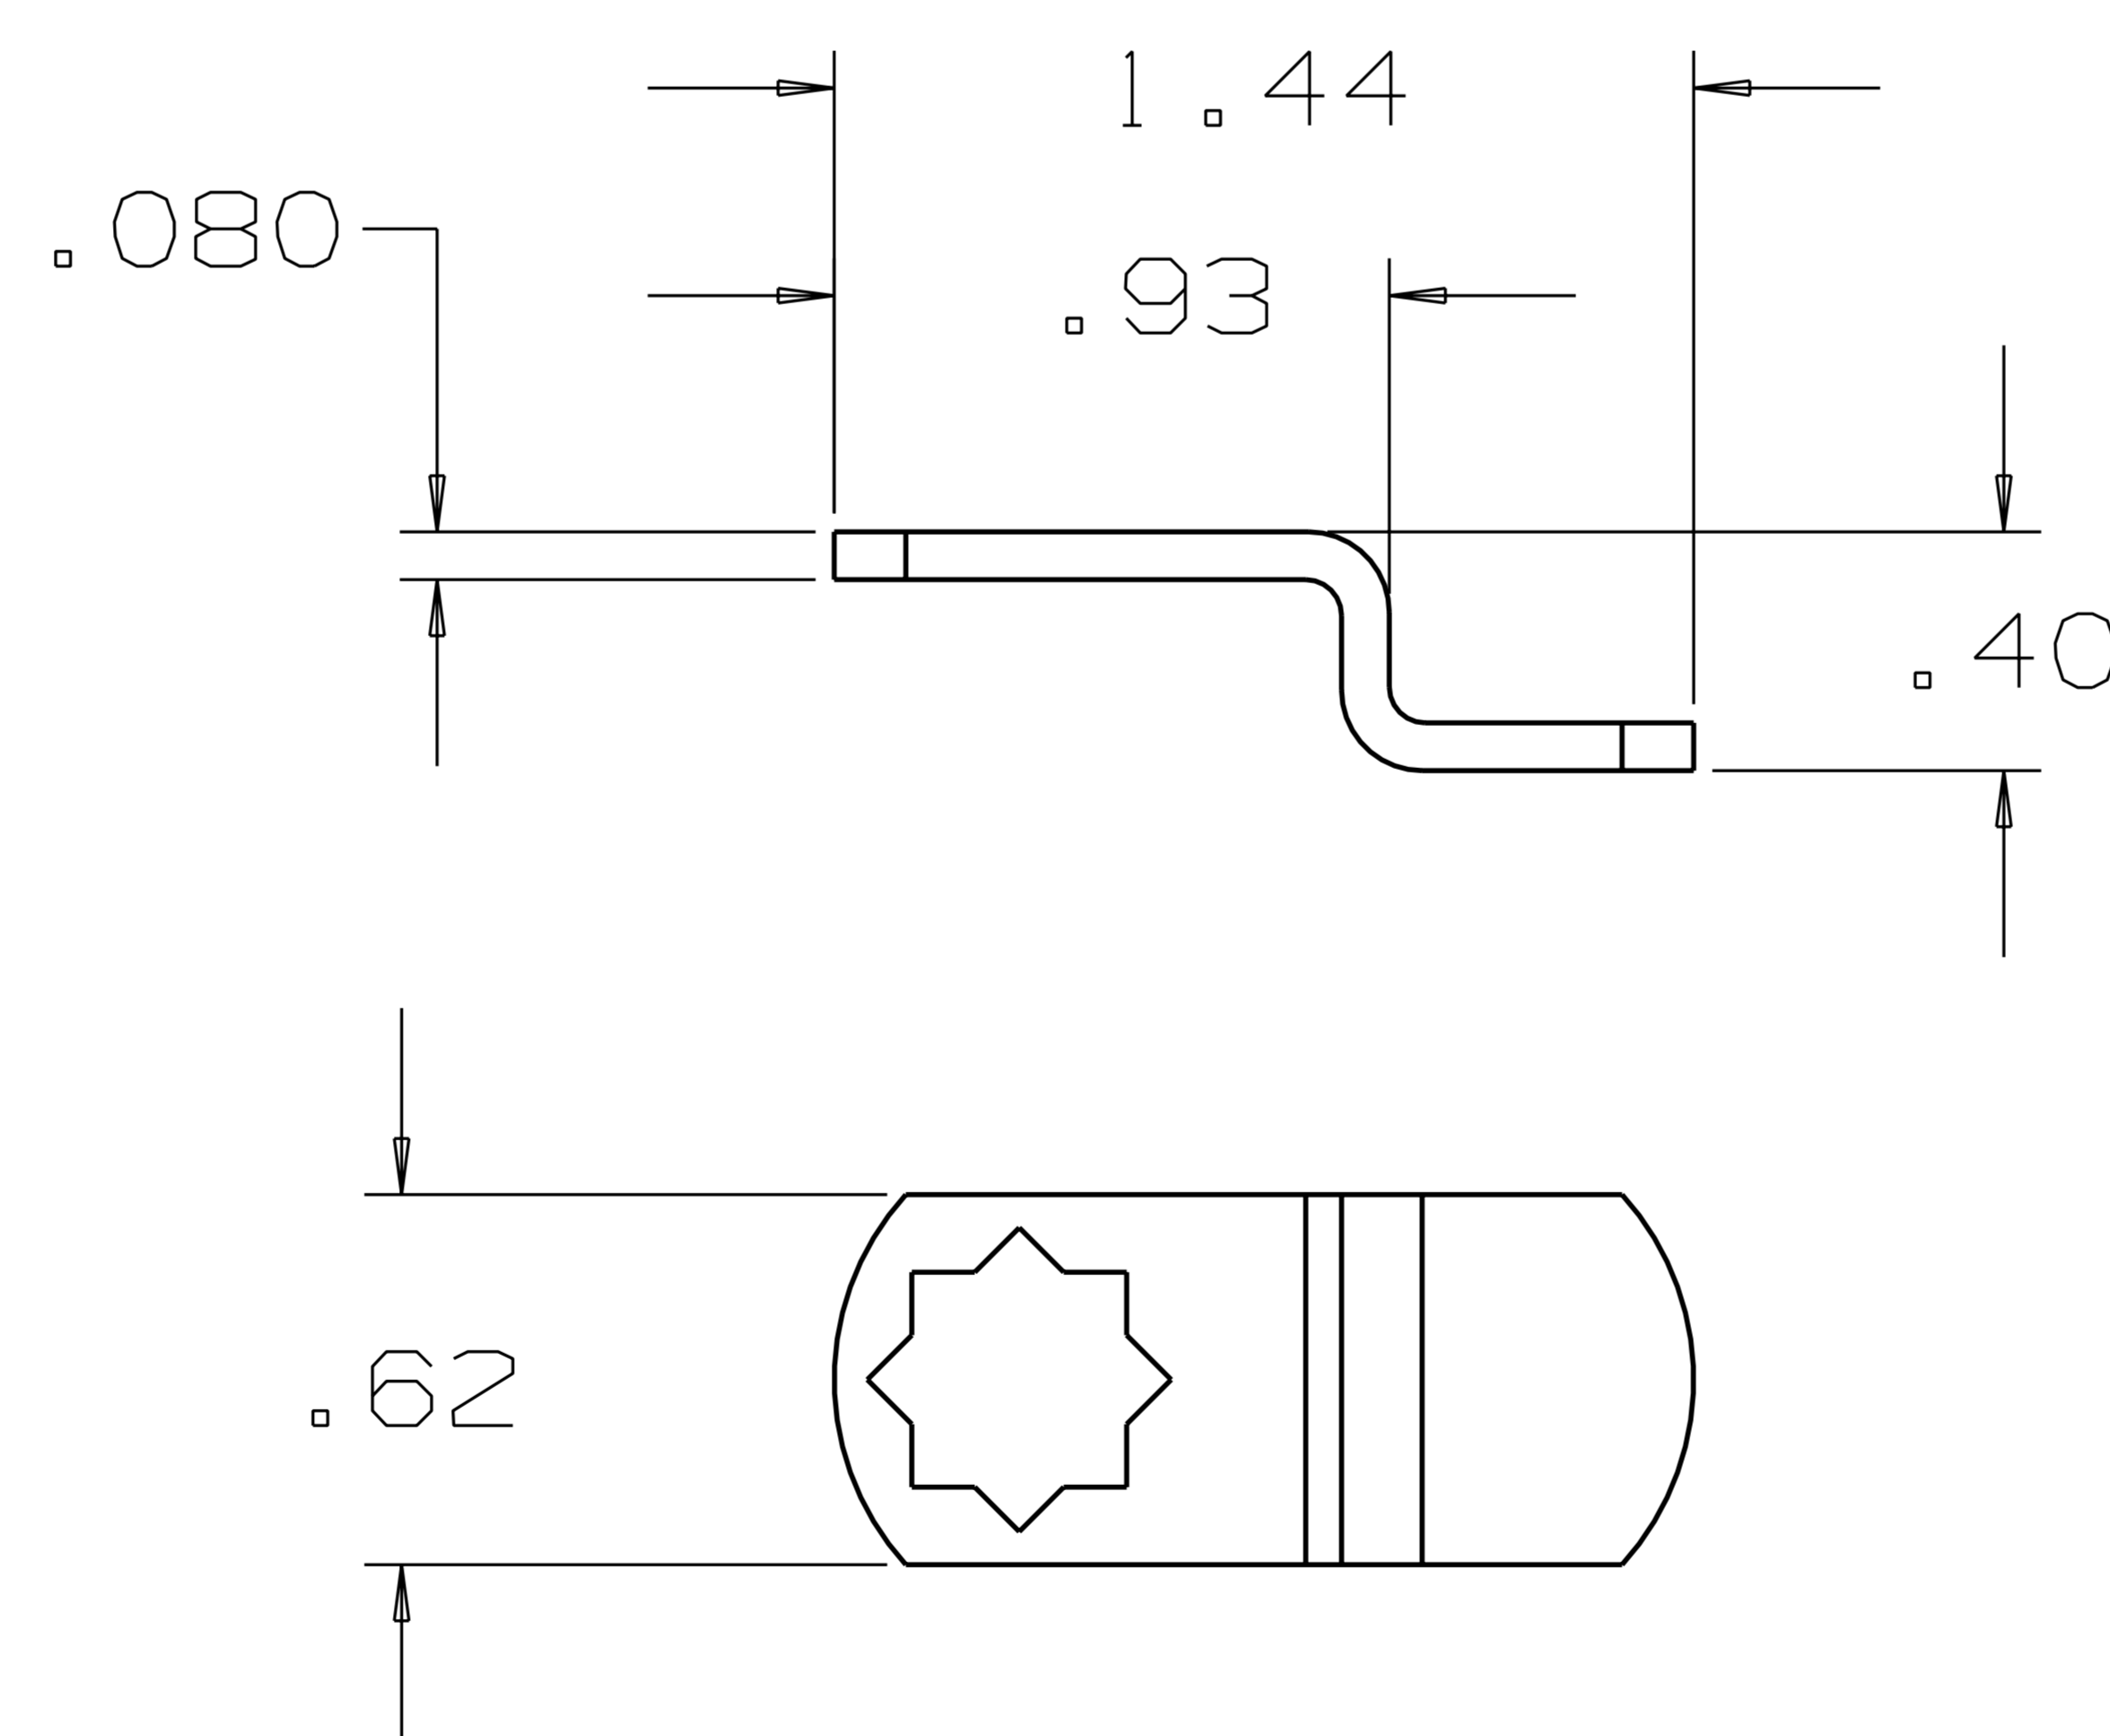

LOCK ASSY

FRONT COVER

NUT

ASSEMBLY VIEW

NOTE: TWO KEYS INCLUDED WITH EACH ASSEMBLY.

PART #	SIZE	"A"
825.D.**	1/4"	.89
825.H.**	1/2"	1.15
825.L.**	3/4"	1.39

LOCKING TAB - BENT

LOCKING TAB - STRAIGHT