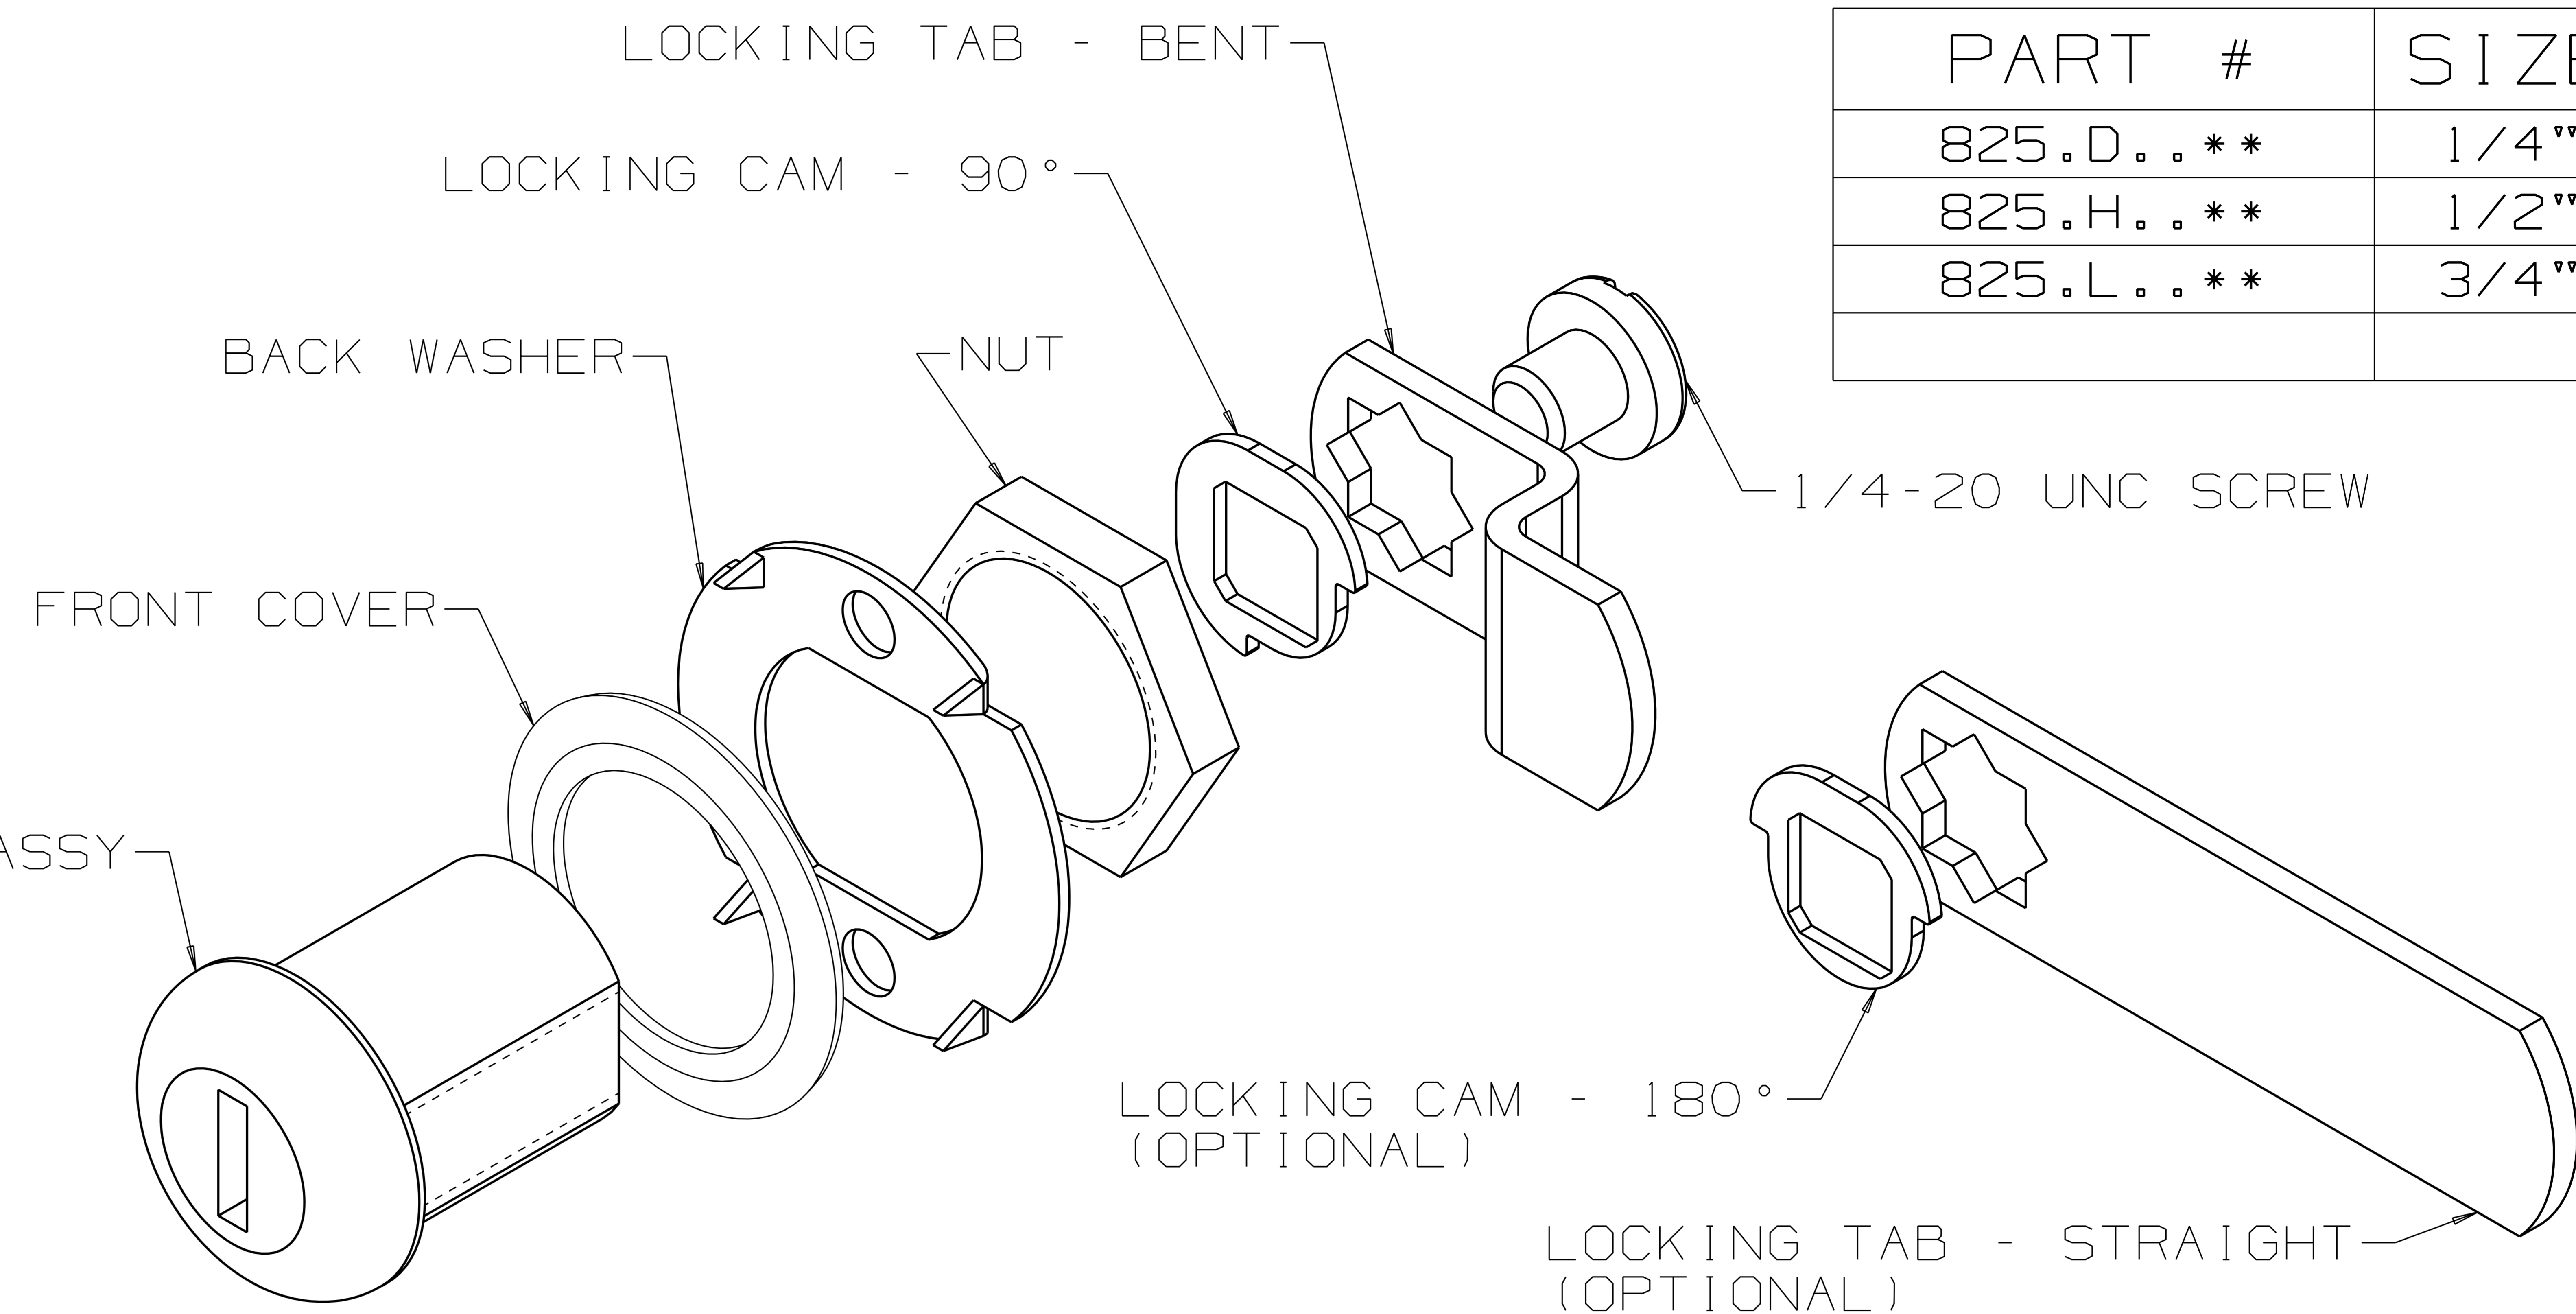

LOCK ASSY

FRONT COVER

NUT

ASSEMBLY VIEW

NOTE: TWO KEYS INCLUDED WITH EACH ASSEMBLY.

PART #	SIZE	"A"
825.D.**	1/4"	.89
825.H.**	1/2"	1.15
825.L.**	3/4"	1.39

LOCKING TAB - BENT

LOCKING TAB - STRAIGHT