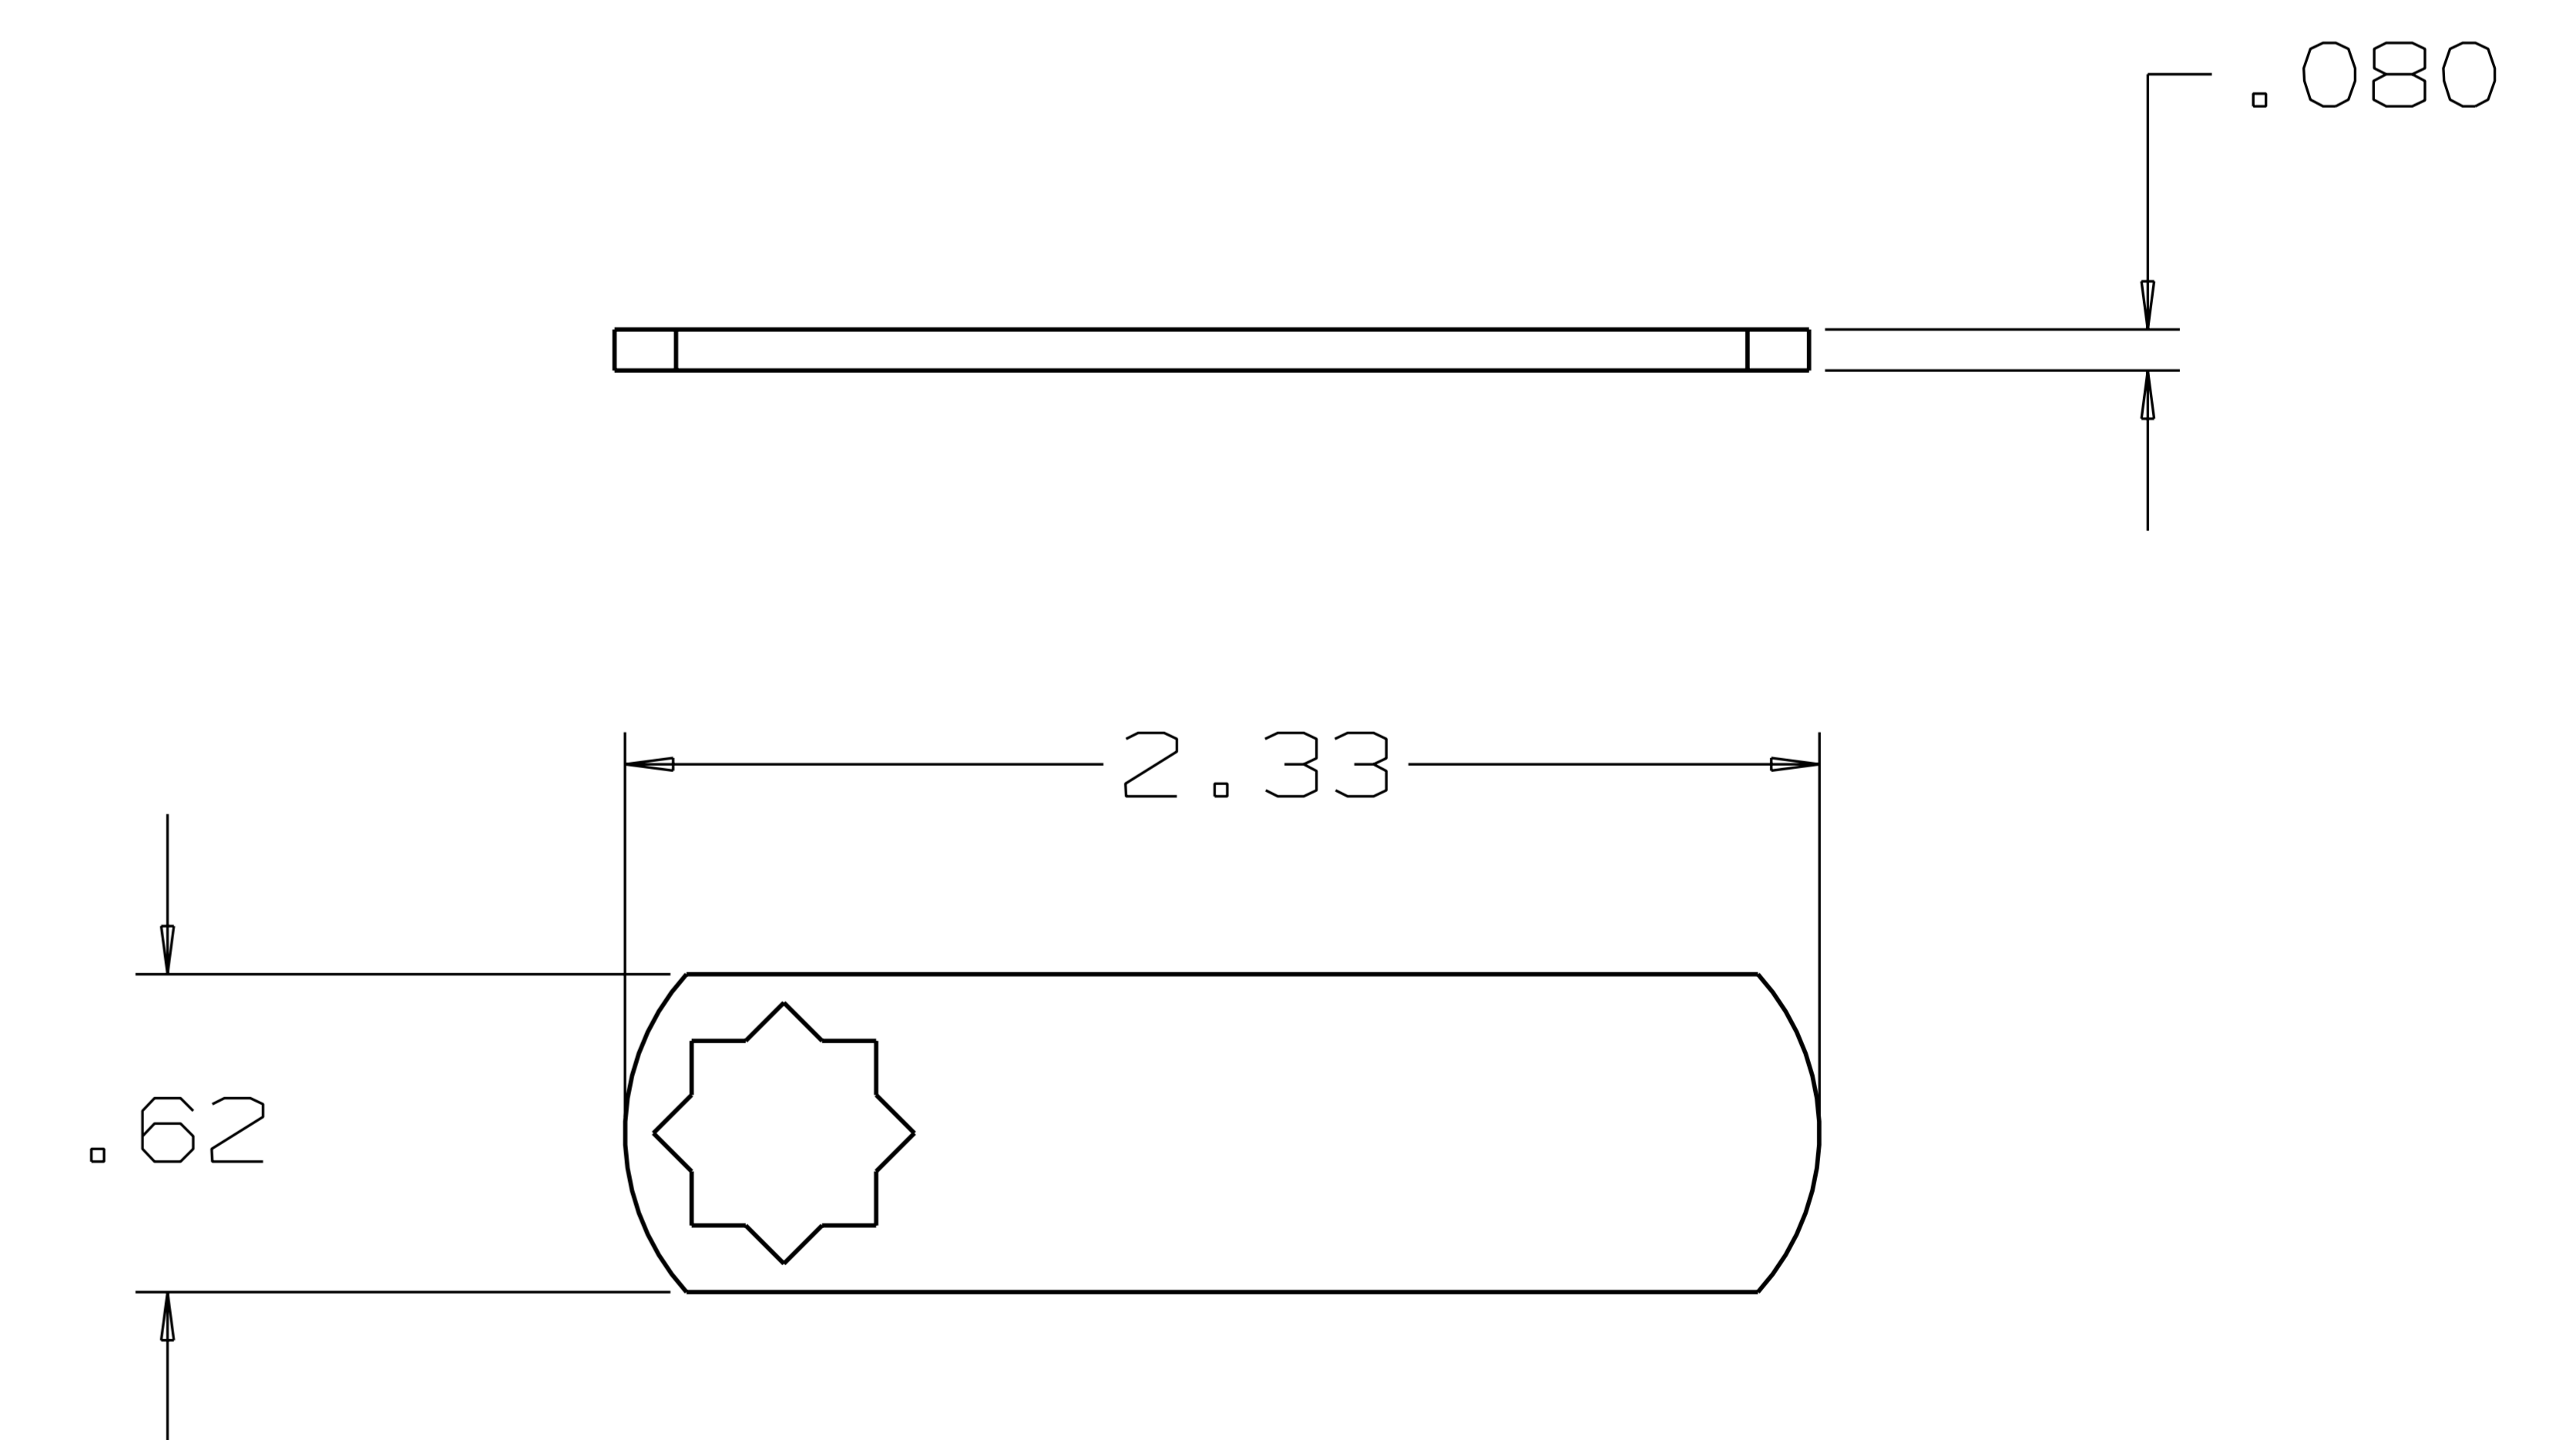

LOCK ASSY

FRONT COVER

NUT

ASSEMBLY VIEW

NOTE: TWO KEYS INCLUDED WITH EACH ASSEMBLY.

PART #	SIZE	"A"
825.D.**	1/4"	.89
825.H.**	1/2"	1.15
825.L.**	3/4"	1.39

LOCKING TAB - BENT

LOCKING TAB - STRAIGHT