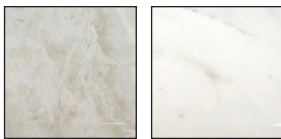

AGATHA SERIES CERAMIC

COUNTRY OF ORIGIN	TEST RESULTS	
Spain	STANDARD	RESULT
RECOMMENDED INSTALLATIONS	Water Absorption	10545-3 3%<A<6%
 FLOOR  WALL  BACKSPLASH  ACCENT  SHOWER PAN  EXTERIOR		

AGATHA BLANCO
This ceramic tile has a pillowed edge with rich creamy swirls of a life like marble.

AGATHA CARRARA
A ceramic tile that mimics our infamous Carrara Marble.

PRODUCT	DESCRIPTION	SIZE	FINISH
484195	Agatha Blanco 15x30cm	6x12in	Gloss
484194	Agatha Carrara 15x30cm	6x12in	Gloss

AVAILABLE COLORS