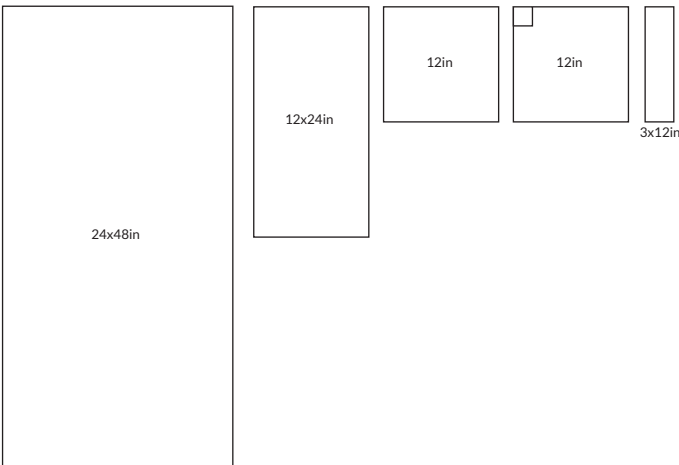

AVAILABLE COLORS

Aqua Blu

Aqua Grigio

Aqua Nero

AVAILABLE SIZES

The images shown here are only representative, we strongly suggest you view the product in person and speak with a Tile Shop representative before purchasing. Sizes and finishes may vary from the selection shown here due to availability. Contact our customer service representatives or your local showroom for additional information.