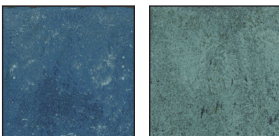

AVAILABLE COLORS

Blue Hard

Green Hard

AVAILABLE SIZES

The images shown here are only representative, we strongly suggest you view the product in person and speak with a Tile Shop representative before purchasing. Sizes and finishes may vary from the selection shown here due to availability. Contact our customer service representatives or your local showroom for additional information.