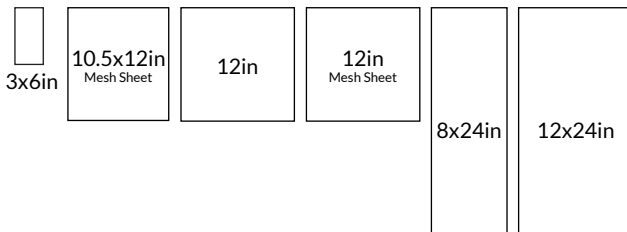

AVAILABLE SIZES

The images shown here are only representative, we strongly suggest you view the product in person and speak with a Tile Shop representative before purchasing. Sizes and finishes may vary from the selection shown here due to availability. Contact our customer service representatives or your local showroom for additional information.