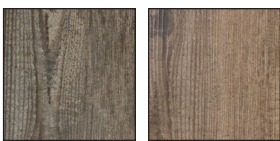

BAYUR SERIES
CERAMIC FAUX WOOD

COUNTRY OF ORIGIN	TEST RESULTS		
Spain		STANDARD	RESULT
RECOMMENDED APPLICATIONS	Water Absorption	10545-3	3% < A ≤ 6%
	Surface Abrasion	10545-7	PEI III
	Deep Surface Abrasion	10545-6	MOHS 7
	Stain Resistance	10545-14	Class 5

BAYUR BORNEO

Achieve the classic, rustic look of wood in your bathroom, living room or kitchen with this faux wood tile from Fired Earth Ceramics. This rectangular ceramic tile is designed to look like planks that resemble the Bayur trees of Borneo, which are a grey wood with grains of black. The matte finish gives this tile a natural look, while the ceramic material makes it durable enough for high traffic areas like landings and entryways.

PRODUCT	DESCRIPTION	SIZE	FINISH
682216	Bayur Borneo 17.5x50cm	7x20in	Matte
682235	Bayur Nogal 17.5x50cm	7x20in	Matte

BAYUR NOGAL

Tones of chestnut and henna in a textural woodgrain pattern give this ceramic tile a life like appearance.

AVAILABLE COLORS

Bayur Borneo

Bayur Nogal

AVAILABLE SIZES

7x20in

The images shown here are only representative, we strongly suggest you view the product in person and speak with a Tile Shop representative before purchasing. Sizes and finishes may vary from the selection shown here due to availability. Contact our customer service representatives or your local showroom for additional information.