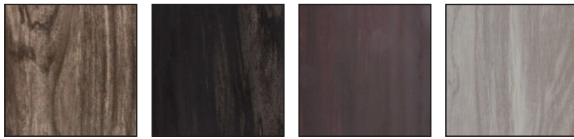

BOARDWALK SERIES

PORCELAIN FAUX WOOD

COUNTRY OF ORIGIN		TEST RESULTS		
China			STANDARD	RESULT
RECOMMENDED INSTALLATIONS		Water Absorption	10545-3	0.24%<A>-0.33%
F	W	Surface Abrasion	10545-7	PEI III
B	A	Deep Surface Abrasion EN-101		4 MOHS
SP	EX	Slip Resistance	ASTM SCOF Wet/ ASTM SCOF Dry	0.52/0.8
FLOOR	WALL			
*RECOMMENDED INSTALLATIONS		682504, 682506	DIN 51130	R10
F	W	Stain Resistance	10545-14	Class 5
B	A	Frost Resistance	10545-12	Resistant
SP	EX			
FLOOR	WALL			
PRODUCT		DESCRIPTION	SIZE	FINISH
680215		Boardwalk Ash (C216) 15x60cm	6x24in	Matte
682504		Boardwalk Charcoal 14.5x60cm	6x24in	Matte
682505		Boardwalk Mahogany (C214) 14.5x60cm	6x24in	Matte
682506		Boardwalk Sand 14.5x60cm	6x24in	Matte
*615854		Boardwalk Ash Hex 2" (H028-C216)	12in	Honed
*615855		Boardwalk Charcoal Hex 2" (H028-C215)	12in	Honed
*615856		Boardwalk Sand Hex 2" (H028-B210)	12in	Honed

BOARDWALK SERIES
 Bring power into your home with the deep, rich look of the Boardwalk Series faux wood tiles from Fired Earth Ceramics. Crafted from porcelain for durability, these tiles feature a hand scraped texture that creates a natural, organic look and feel. Warm, woody hues provide a realistic effect and create a sharp contrast that's sure to impress.

AVAILABLE COLORS

Boardwalk Ash

Boardwalk Charcoal

Boardwalk Mahogany

Boardwalk Sand

Boardwalk Charcoal Hex

Boardwalk Sand Hex

AVAILABLE SIZES