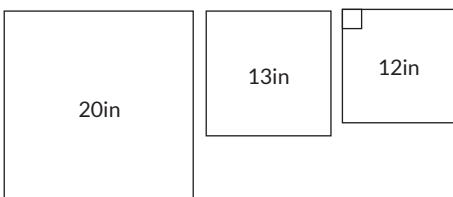

PRODUCT	DESCRIPTION	SIZE	FINISH
698995	Chiaro Crosscut 50cm	20in	Matte
698993	Chiaro Crosscut 33cm	13in	Matte
*698994	Chiaro Crosscut Mosaic 5cm	2in	Matte

CHIARO CROSSCUT MOSAIC
Bring your bathroom up to speed with the contemporary look of these Chiaro crosscut mosaic tiles on 12" x 12" mesh sheets from Fired Earth Ceramics. Each individual 2' x 2" tile has neutral light brown hues swirled with bone for a unique modern vibe that resembles the beauty of natural stone. Crafted from durable, reliable material, this mosaic features a matte finish and is ideal for surrounding showers, bathroom floors and even kitchen backsplashes.

AVAILABLE COLORS

Chiaro Crosscut Chiaro Crosscut Mosaic

AVAILABLE SIZES

The images shown here are only representative, we strongly suggest you view the product in person and speak with a Tile Shop representative before purchasing. Sizes and finishes may vary from the selection shown here due to availability. Contact our customer service representatives or your local showroom for additional information.