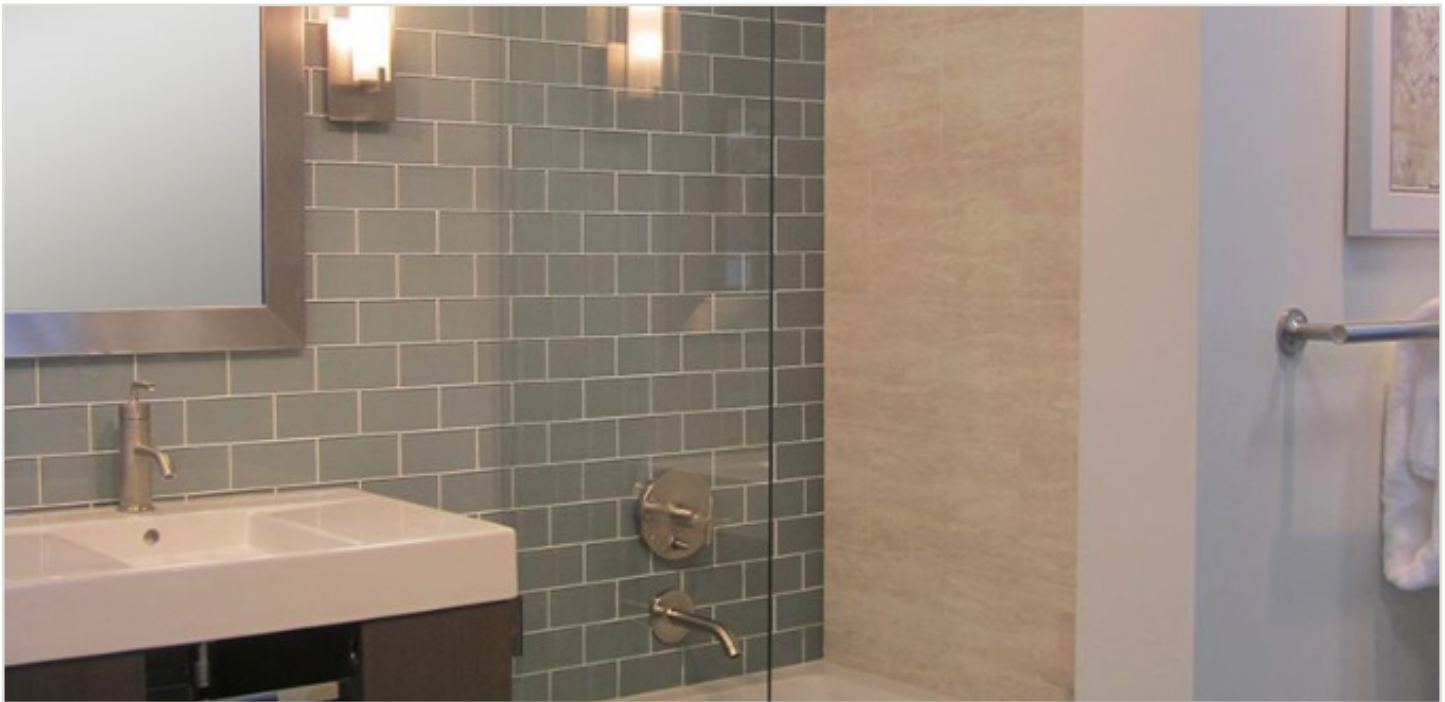

**CLASSICO IVORY
PORCELAIN**

COUNTRY OF ORIGIN	TEST RESULTS		
Turkey		STANDARD	RESULT
RECOMMENDED INSTALLATIONS	Water Absorption	10545-3	0.33%
F	Surface Abrasion	10545-7	PEI IV
W	Deep Surface Abrasion EN-101		8 MOHS
~~B~~	Slip Resistance	ASTM WET	0.60-0.65
~~A~~		ASTM DRY	0.53-0.58
~~SP~~	Stain Resistance	10545-14	Class 5
~~EX~~	Frost Resistance	10545-12	Resistant
FLOOR			
WALL			
BACKSPASH			
ACCENT			
SHOWER PAN			
EXTERIOR			

CLASSICO IVORY
A subtle striped pattern of light gold and neutral tan can be found on this smooth porcelain, with visual texture provided by bands of dark silver.

PRODUCT	DESCRIPTION	SIZE	FINISH
470825	Classico Ivory 30x60cm	12x24in	Matte

AVAILABLE COLORS

AVAILABLE SIZES

The images shown here are only representative, we strongly suggest you view the product in person and speak with a Tile Shop representative before purchasing. Sizes and finishes may vary from the selection shown here due to availability. Contact our customer service representatives or your local showroom for additional information.