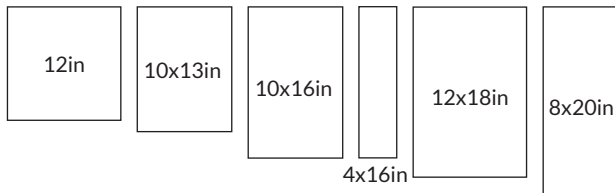

CLASSICO BEIGE

Copper and bronze streaks are complemented by khaki undertones on a lacquered ceramic that closely resembles birch wood. When you step into your space, the timeless look of our Classico Beige tile awakens your senses. Earthy brown speckling provides rich contrast to the natural beige color of this series. Gentle striations in this ceramic tile create a wavy visual texture, while the smooth surface enhances the feeling of simple elegance.

PRODUCT	DESCRIPTION	SIZE	FINISH
470887	Classico Beige Gloss 25x40cm	10x16in	Gloss
*688511	Classico Beige Gloss 30cm	12in	Gloss
+440100	Classico Beige Matte 10x40cm	4x16in	Matte
470899	Classico Beige Matte 20x50cm	8x20in	Matte
485595	Classico Beige Matte 25x33cm	10x13in	Matte
485596	Classico Beige Matte 30x45cm	12x18in	Matte

AVAILABLE TRIM

PRODUCT	DESCRIPTION	SIZE	FINISH	STYLE
470891	Classico Beige Gloss Trim 5x25x.78cm	2x10in	Gloss	Bullnose
440101	Classico Beige Matte REL 10x40	4x16in	Matte	Bullnose
440102	Classico Beige Matte RES 10x40	4x16in	Matte	Bullnose
440103	Classico Beige Matte REXL10x40	4x16in	Matte	Bullnose
440104	Classico Beige Matte REXR10x40	4x16in	Matte	Bullnose
470821	Classico Beige Matte Trim 5x30x.98cm	2x12in	Matte	Bullnose
470892	Classico Beige Matte Trim 5x25x.78cm	2x10in	Matte	Bullnose

Note: Product specification results do not apply to bullnose

AVAILABLE COLORS

AVAILABLE SIZES

The images shown here are only representative, we strongly suggest you view the product in person and speak with a Tile Shop representative before purchasing. Sizes and finishes may vary from the selection shown here due to availability. Contact our customer service representatives or your local showroom for additional information.