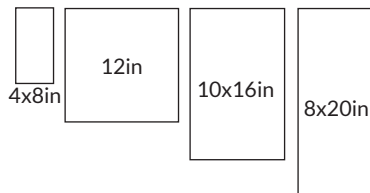

AVAILABLE TRIM

PRODUCT	DESCRIPTION	SIZE	FINISH	STYLE
470893	Classico Ivory Gloss Trim 5x25x.78cm	2x10in	Gloss	Bullnose
440092	Classico Ivory Matte REL10x20	4x8in	Matte	Bullnose
440093	Classico Ivory Matte RES 10x20	4x8in	Matte	Bullnose
440094	Classico Ivory Matte REXR10x20	4x8in	Matte	Bullnose
440095	Classico Ivory Matte REXL10x20	4x8in	Matte	Bullnose
470895	Classico Ivory Matte Trim 5x25x.78cm	2x10in	Matte	Bullnose
470826	Classico Ivory Matte Trim 5x30x.98cm	2x12in	Matte	Bullnose

Note: Product specification results do not apply to bullnose

AVAILABLE COLORS

Classico Ivory

AVAILABLE SIZES

The images shown here are only representative, we strongly suggest you view the product in person and speak with a Tile Shop representative before purchasing. Sizes and finishes may vary from the selection shown here due to availability. Contact our customer service representatives or your local showroom for additional information.