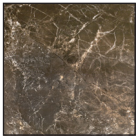

CONSTANZA GRIS

PORCELAIN

COUNTRY OF ORIGIN	TEST RESULTS	
Spain	STANDARD	RESULT
RECOMMENDED INSTALLATIONS	Water Absorption	10545-3 0.60%
	Frost Resistance	10545-12 Resistant

Coffee and slate-gray colored porcelain with deep ivory veining that gives it a cracked-earth appearance.

- F**
FLOOR
- W**
WALL
- B**
BACKSPLASH
- A**
ACCENT
- SP**
SHOWER PAN
- EX**
EXTERIOR

PRODUCT	DESCRIPTION	SIZE	FINISH
689982	Constanza Gris 45cm	18in	Gloss

AVAILABLE COLORS

Constanza Gris

AVAILABLE SIZES