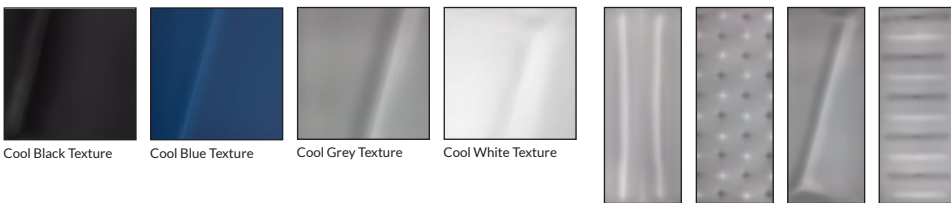

## CERAMIC

COUNTRY OF ORIGIN	TEST RESULTS	
Italy	STANDARD	RESULT
RECOMMENDED INSTALLATIONS	Water Absorption	10545-3 3% < A ≤ 6%
	Stain Resistance	10545-14 Class 3

The Cool Series is a glossy ceramic wall tile that offers 4 distinct patterns. Each box of tile comes with a unique blend of patterns so no two rooms look the same. As they say, variety is the spice of life!

PRODUCT	DESCRIPTION	SIZE	FINISH
494165	Cool Black Texture 12.5x33.3cm	5x13in	Gloss
494169	Cool Blue Texture 12.5x33.3cm	5x13in	Gloss
494171	Cool Grey Texture 12.5x33.3cm	5x13in	Gloss
494167	Cool White Texture 12.5x33.3cm	5x13in	Gloss

### AVAILABLE COLORS

\*Enlarged to show texture