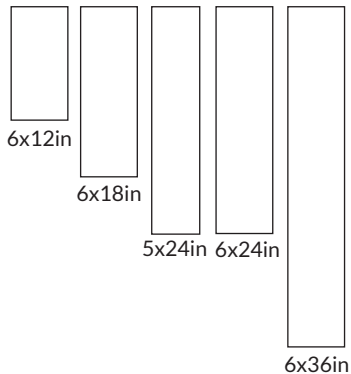

AVAILABLE COLORS

Cusco Cremino

AVAILABLE SIZES

The images shown here are only representative, we strongly suggest you view the product in person and speak with a Tile Shop representative before purchasing. Sizes and finishes may vary from the selection shown here due to availability. Contact our customer service representatives or your local showroom for additional information.

PRODUCT	DESCRIPTION	SIZE	THICKNESS	EDGE	FINISH	STYLE	USAGE
656268	Cusco Cremino Brushed 15x30cm	6x12 in	0.4 in	Straight	Brushed Unfilled	Floor	F W
656267	Cusco Cremino Brushed 15x45cm	6x18 in	0.4 in	Straight	Brushed Unfilled	Floor	F W
656266	Cusco Cremino Brushed 15x60cm	6x24 in	0.4 in	Straight	Brushed Unfilled	Floor	F W
656265	Cusco Cremino Brushed 15x90cm	6x36 in	0.4 in	Straight	Brushed Unfilled	Floor	F W
655632	Cusco Cremino Brushed Vein Cut 12.5x60cm	5x24 in	0.4 in	Straight	Brushed Unfilled	Floor	F W

AVAILABLE STONE PROFILES

655639	Cusco Cremino Bull- nose	2x12 in	0.4 in	Finished	Brushed Unfilled	Stone Profiles	W B
--------	-----------------------------	---------	--------	----------	---------------------	----------------	-----