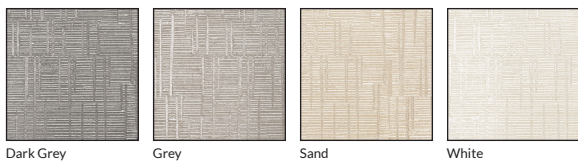

AVAILABLE COLORS

AVAILABLE SIZES

The images shown here are only representative, we strongly suggest you view the product in person and speak with a Tile Shop representative before purchasing. Sizes and finishes may vary from the selection shown here due to availability. Contact our customer service representatives or your local showroom for additional information.