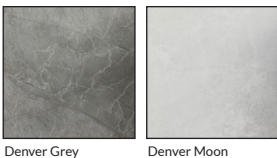

AVAILABLE COLORS

AVAILABLE SIZES

The images shown here are only representative, we strongly suggest you view the product in person and speak with a Tile Shop representative before purchasing. Sizes and finishes may vary from the selection shown here due to availability. Contact our customer service representatives or your local showroom for additional information.