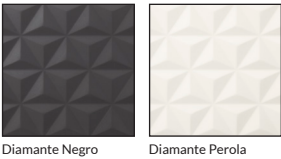

DIAMANTE

CERAMIC

COUNTRY OF ORIGIN	TEST RESULTS		
Brazil		STANDARD	RESULT
RECOMMENDED INSTALLATIONS	Water Absorption	10545-3	>10%
	Slip Resistance	10545-7	PEI 0
	Stain Resistance	10545-14	≥Class 3

-  F
FLOOR
-  W
WALL
-  B
BACKSPASH
-  A
ACCENT
-  SP
SHOWER PAN
-  EX
EXTERIOR

PRODUCT	DESCRIPTION	SIZE	FINISH
495829	Diamante Negro Matte 30x90cm	12x35in	3D/Textured
495844	Diamante Perola Matte 30x90cm	12x35in	3D/Textured

AVAILABLE COLORS

AVAILABLE SIZES

The images shown here are only representative, we strongly suggest you view the product in person and speak with a Tile Shop representative before purchasing. Sizes and finishes may vary from the selection shown here due to availability. Contact our customer service representatives or your local showroom for additional information.