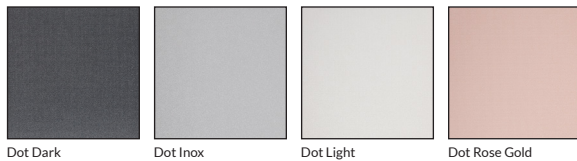

DOT AC CERAMIC

FIELD TILE

COUNTRY OF ORIGIN	TEST RESULTS	
Brazil	STANDARD	RESULT
RECOMMENDED INSTALLATIONS	Water Absorption	10545-3 >10%
	Stain Resistance	10545-14
		Dot Dark & Dot Light Class 5 Dot Inox Class 3 Dot Rose Gold Class 0
FLOOR WALL BACKSPASH ACCENT SHOWER PAN EXTERIOR		

PRODUCT	DESCRIPTION	SIZE	FINISH
496068	Dot Dark AC 45x90cm	18x35in	Textured
496066	Dot Inox AC 45x90cm	18x35in	Textured
496067	Dot Light AC 45x90cm	18x35in	Textured
496065	Dot Rose Gold AC 45x90cm	18x35in	Textured

AVAILABLE COLORS