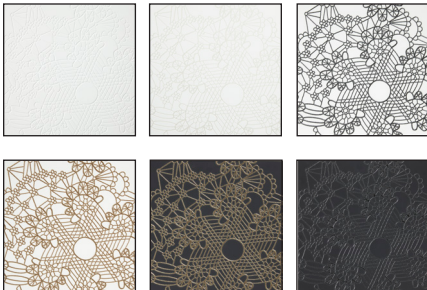

AVAILABLE FACES

AVAILABLE SIZES

The images shown here are only representative, we strongly suggest you view the product in person and speak with a Tile Shop representative before purchasing. Sizes and finishes may vary from the selection shown here due to availability. Contact our customer service representatives or your local showroom for additional information.