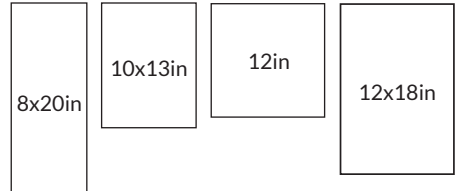

AVAILABLE SIZES

The images shown here are only representative, we strongly suggest you view the product in person and speak with a Tile Shop representative before purchasing. Sizes and finishes may vary from the selection shown here due to availability. Contact our customer service representatives or your local showroom for additional information.