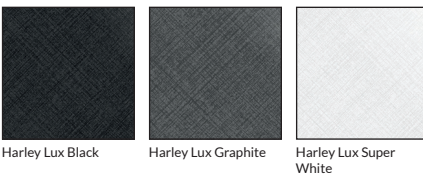

HARLEY LUX SERIES

PORCELAIN

COUNTRY OF ORIGIN	TEST RESULTS		
Spain		STANDARD	RESULT
RECOMMENDED INSTALLATIONS	Water Absorption	10545-3	≤0.5%
F W B A SP EX	Stain Resistance	10545-14	≥Class 3
FLOOR WALL BACKSPLASH ACCENT SHOWER PAN EXTERIOR	Frost Resistance	10545-12	Resistant

HARLEY LUX SERIES
Add drama and glamour to your design with the statement-making Harley Lux porcelain wall and floor tile. This 12" x 24" tile features a shiny, textured finish, creating interest and reflection wherever it's used. Use each color alone or with the other tiles from the same collection to create a bold, geometric pattern on floors, walls and even outdoors.

PRODUCT	DESCRIPTION	SIZE	FINISH
680529	Harley Lux Black 30x60cm	12x24in	Textured
680531	Harley Lux Graphite 30x60cm	12x24in	Textured
680530	Harley Lux Super White 30x60cm	12x24in	Textured

AVAILABLE COLORS