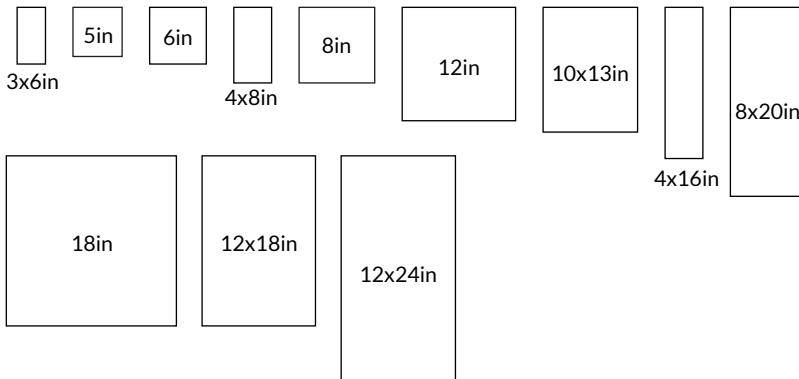

AVAILABLE SIZES

The images shown here are only representative, we strongly suggest you view the product in person and speak with a Tile Shop representative before purchasing. Sizes and finishes may vary from the selection shown here due to availability. Contact our customer service representatives or your local showroom for additional information.