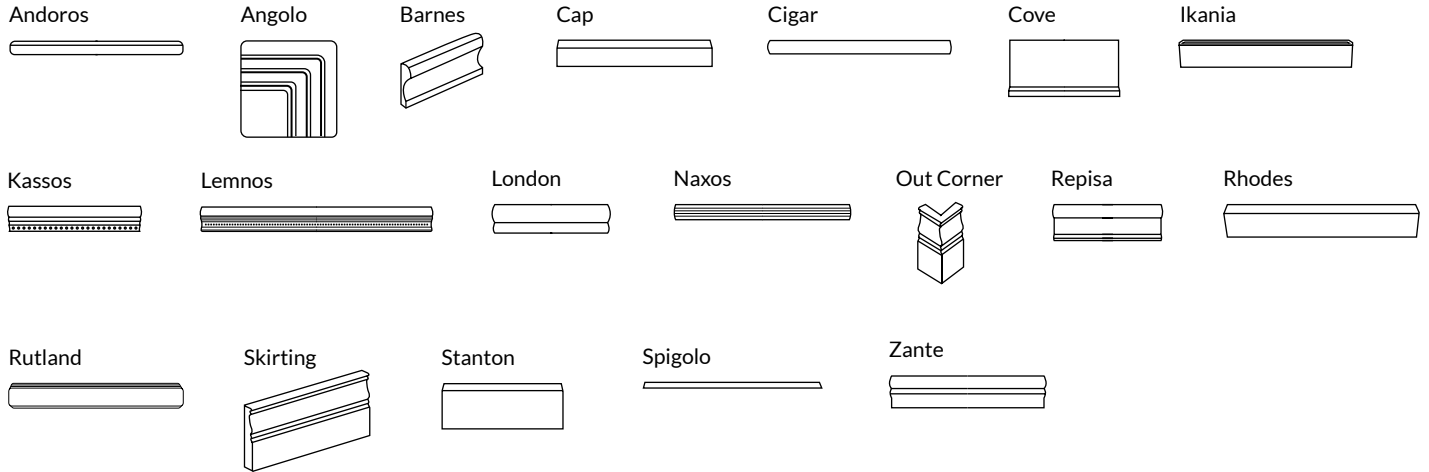

TRIM GLOSSARY

PROFILE