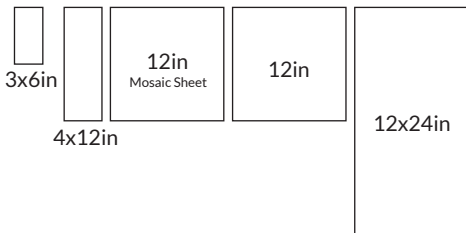

AVAILABLE COLORS

Italian Calacatta

AVAILABLE SIZES

The images shown here are only representative, we strongly suggest you view the product in person and speak with a Tile Shop representative before purchasing. Sizes and finishes may vary from the selection shown here due to availability. Contact our customer service representatives or your local showroom for additional information.

PRODUCT	DESCRIPTION	SIZE	THICKNESS	EDGE	FINISH	STYLE	USAGE
650099	Italian Calacatta Gold Polished 4.8cm	2x2 in (12x12 in Sheet)	0.4 in	Straight	Polished	Mosaic	F W A B Sp
650100	Italian Calacatta Gold Polished Amalfi	2x4 in (12x12 in Sheet)	0.4 in	Straight	Polished	Mosaic	F W A B Sp
650098	Italian Calacatta Gold Polished Cardine	1x2 in (12x12 in Sheet)	0.4 in	Straight	Polished	Mosaic	F W A B Sp
650101	Italian Calacatta Gold Polished Hex 2"	2x2 in (12x12 in Sheet)	0.4 in	Straight	Polished	Mosaic	F W A B Sp
650097	Italian Calacatta Gold Polished Essex 7.5x15cm	3x6 in	0.4 in	Beveled	Polished	Subway Tile	W B
650096	Italian Calacatta Gold Polished 10x30cm	4x12 in	0.4 in	Straight	Polished	Subway Tile	F W B