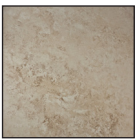

Off-white matte porcelain with swirls and clouds of ash.

PRODUCT	DESCRIPTION	SIZE	FINISH
698989	Ivory Crosscut 50cm	20in	Matte

AVAILABLE COLORS

Ivory Crosscut

AVAILABLE SIZES

20in

The images shown here are only representative, we strongly suggest you view the product in person and speak with a Tile Shop representative before purchasing. Sizes and finishes may vary from the selection shown here due to availability. Contact our customer service representatives or your local showroom for additional information.