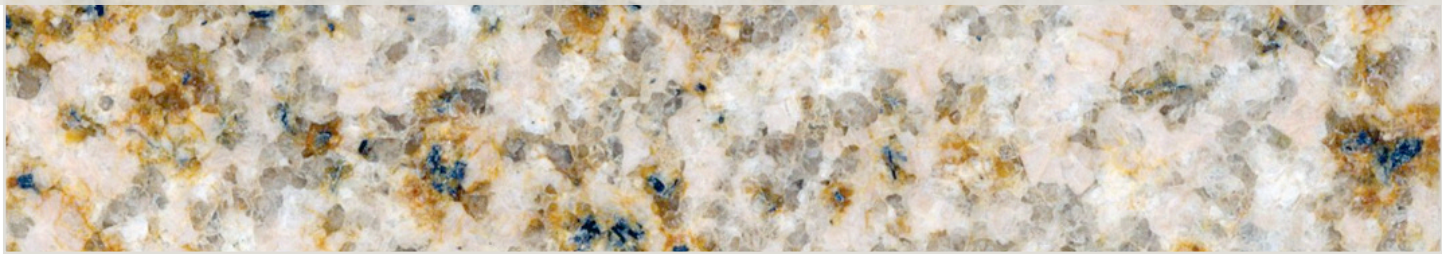

JUPERANA LIGHT COLLECTION MATERIAL

JUPERANA LIGHT COLLECTION

A creamy, milky white base with salmon undertones, dotted with rusty streaks of goldenrod quartz.

AVAILABLE COLORS

Juperana Light

AVAILABLE SIZES