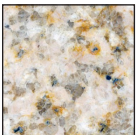

JUPERANA LIGHT COLLECTION MATERIAL

JUPERANA LIGHT COLLECTION

A creamy, milky white base with salmon undertones, dotted with rusty streaks of goldenrod quartz.

AVAILABLE COLORS

Juperana Light

AVAILABLE SIZES