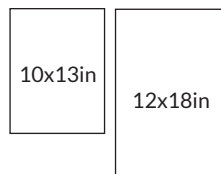

PRODUCT	DESCRIPTION	SIZE	FINISH
470812	LaRiserva Taupe 25x33cm	10x13in	Matte
470827	LaRiserva Taupe 30x45cm	12x18in	Matte
470814	LaRiserva Tobacco 25x33cm	10x13in	Matte
470828	LaRiserva Tobacco 30x45cm	12x18in	Matte

AVAILABLE TRIM

PRODUCT	DESCRIPTION	SIZE	FINISH	STYLE
470815	LaRiserva Tobacco Trim 5x25x.78 cm	2x10in	Matte	 Bullnose
470837	LaRiserva Tobacco Trim 5x30x.98 cm	2x12in	Matte	 Bullnose

Note: Product specification results do not apply to bullnose

AVAILABLE COLORS

LaRiserva Taupe

LaRiserva Tobacco

AVAILABLE SIZES

10x13in

12x18in

The images shown here are only representative, we strongly suggest you view the product in person and speak with a Tile Shop representative before purchasing. Sizes and finishes may vary from the selection shown here due to availability. Contact our customer service representatives or your local showroom for additional information.